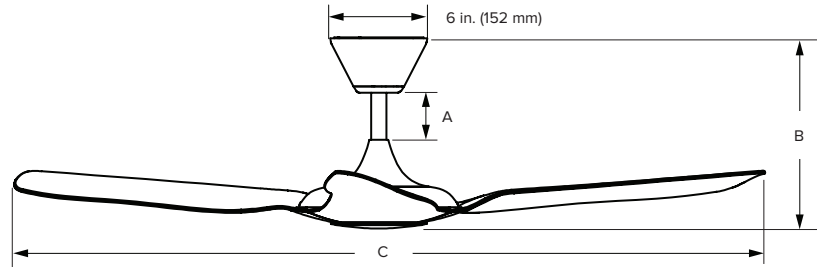

HAIKU L

WITH IMPRESSIVE AIRFLOW AND A CLEAN AESTHETIC, HAIKU L BRINGS COMFORT AND ELEGANCE WITHIN REACH.

Remote

Downrod Lengths		Optional					
Downrod (A)¹	Included	Optional					
	Fan Height (B)	5 in. (128.5 mm)	10 in. (256 mm)	22 in. (561 mm)	34.8 in. (884 mm)	50.8 (1291 mm)	62.8 in. (1595 mm)
Ceiling Height	11.5 in. (289 mm)	16.4 in. (417 mm)	28.4 in. (721 mm)	41.1 in. (1044 mm)	57.1 in. (1451 mm)	69 in. (1755 mm)	
	≥ 8 ft (≥ 2.4 m)	≥ 9 ft (≥ 2.7 m)	≥ 10 ft (≥ 3 m)	≥ 11 ft (≥ 3.4 m)	≥ 12 ft (≥ 3.7 m)	≥ 13 ft (≥ 4 m)	

Fan Specifications							
Diameter (C)	CFM (Max)	Speed (Min/Max)	Watts (Max)	Environment²	Input Power	Weight	Sound Level³
44 in. (112 cm)	4,662 CFM	60/260 RPM	19.3 W	Indoor	100–240 VAC, 50/60 Hz, 1 ϕ	11.9 lb (5.4 kg)	<35 dBA at max speed
52 in. (132 cm)	5,204 CFM	35/201 RPM	20.3 W	Indoor or outdoor UL wet rated			

Light Specifications	
Color Temp	CRI
2700 K	90

Construction Features					
Airfoils	Motor⁴	Controls⁵	Integrated LED Light	Mounting	Accessories
Hybrid resin construction	High-efficiency, brushless EC motor Fan Eco	Handheld remote Bluetooth wall control⁶ Voice control and Big Ass Fans mobile app⁶ 0–10 V	Settings include on/off, Sleep mode, and 16 dimmable light levels	Indoor: Flat or sloped ceilings 8 ft (2.4 m) or taller Outdoor: Flat ceilings 8 ft (2.4 m) or taller	Bluetooth wall control⁶ Wi-Fi module 0–10 V module

Ordering Information	
White	Black
44 inch (112 cm), Indoor, Wi-Fi: FR112C-U1H00-3L02-09259-259P610	44 inch (112 cm), Indoor, Wi-Fi: FR112C-U1H00-3L02-09258-258P610
44 inch (112 cm), Indoor, non-Wi-Fi: FR112C-U1H00-3L00-09259-259P610	44 inch (112 cm), Indoor, non-Wi-Fi: FR112C-U1H00-3L00-09258-258P610
52 inch (132 cm), Indoor, Wi-Fi: FR127C-U1H00-3L02-09259-259P610	52 inch (132 cm), Indoor, Wi-Fi: FR127C-U1H00-3L02-09258-258P610
52 inch (132 cm), Indoor, non-Wi-Fi: FR127C-U1H00-3L00-09259-259P610	52 inch (132 cm), Indoor, non-Wi-Fi: FR127C-U1H00-3L00-09258-258P610
52 inch (132 cm), Outdoor, Wi-Fi: FR127C-U1H00-3L07-09259-259P610	52 inch (132 cm), Outdoor, Wi-Fi: FR127C-U1H00-3L07-09258-258P610
52 inch (132 cm), Outdoor, non-Wi-Fi: FR127C-U1H00-3L06-09259-259P610	52 inch (132 cm), Outdoor, non-Wi-Fi: FR127C-U1H00-3L06-09258-258P610
Caramel	Cocoa
52 inch (132 cm), Indoor, Wi-Fi, Caramel/White: FR127C-U1H00-3L02-09259-533P610	52 inch (132 cm), Indoor, Wi-Fi, Cocoa/Black: FR127C-U1H00-3L02-09258-532P610
52 inch (132 cm), Indoor, Wi-Fi, Caramel/Black: FR127C-U1H00-3L02-09258-533P610	
52 inch (132 cm), Outdoor, Wi-Fi, Caramel/White: FR127C-U1H00-3L07-09259-533P610	
52 inch (132 cm), Outdoor, Wi-Fi, Caramel/Black: FR127C-U1H00-3L07-09258-533P610