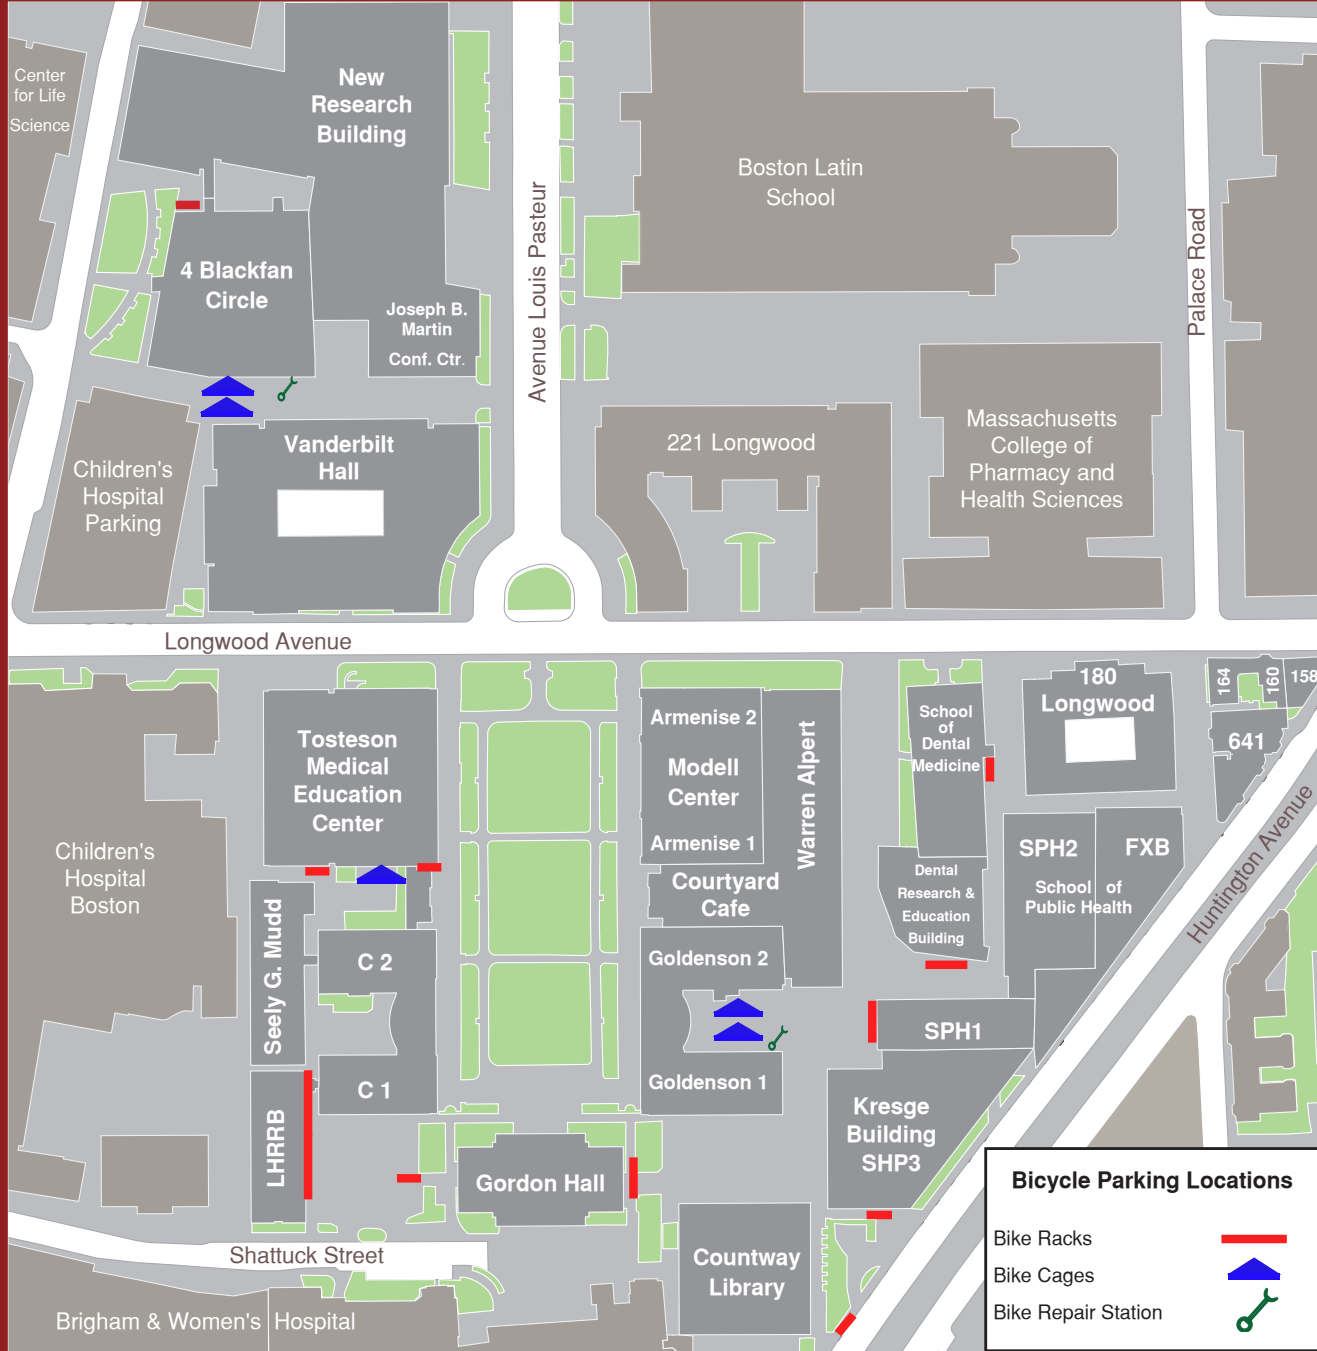

# HARVARD LONGWOOD CAMPUS BICYCLE PARKING

## Bicycle Parking

Register your bicycle and obtain access to the bicycle cages on the Harvard Longwood Campus go to:

<http://hms.harvard.edu/bicycling>

Bicycle registration is restricted to Harvard Longwood Campus faculty, staff, post docs and students. Harvard University is not liable for damages to any bicycle, its accessories or its contents by reason of fire, theft, vandalism, or any other occurrence.