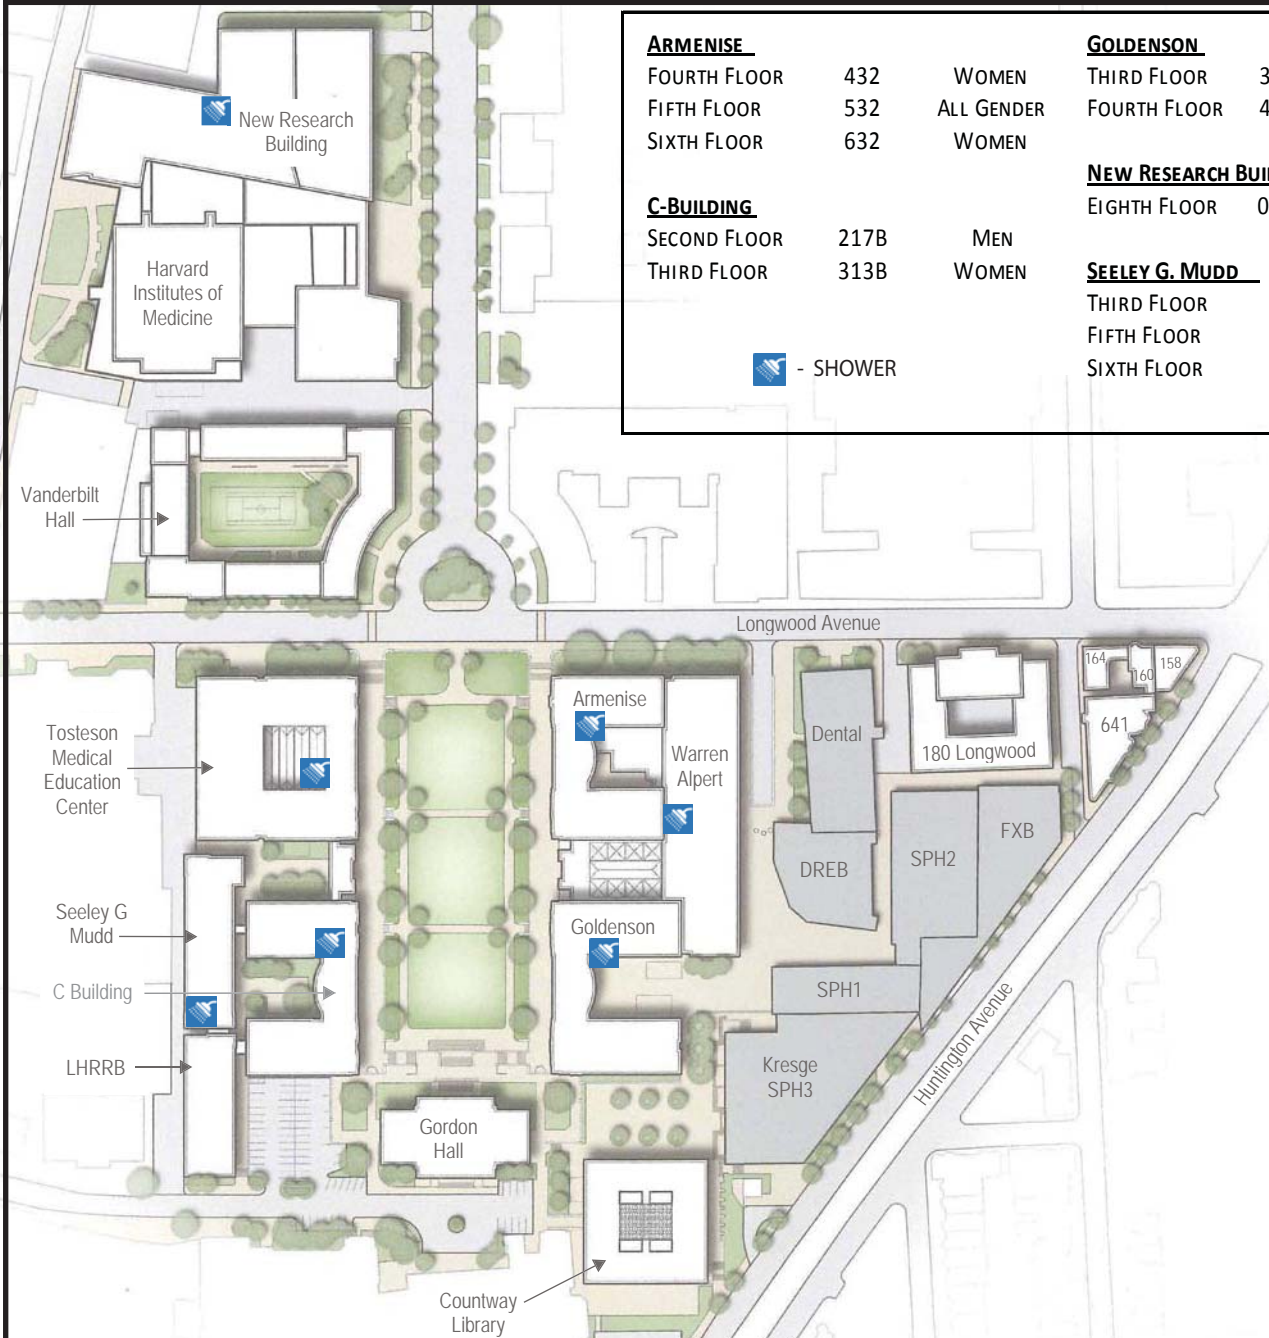

HARVARD LONGWOOD CAMPUS SHOWER LOCATIONS

<u>ARMENISE</u>			
FOURTH FLOOR	432	WOMEN	
FIFTH FLOOR	532	ALL GENDER	
SIXTH FLOOR	632	WOMEN	
<u>C-BUILDING</u>			
SECOND FLOOR	217B	MEN	
THIRD FLOOR	313B	WOMEN	
 - SHOWER			

<u>GOLDENSON</u>			
THIRD FLOOR	300T2	ALL GENDER	
FOURTH FLOOR	400T2	ALL GENDER	
<u>NEW RESEARCH BUILDING</u>			
EIGHTH FLOOR	0831A	ALL GENDER	
<u>SEELEY G. MUDD</u>			
THIRD FLOOR	339	ALL GENDER	
FIFTH FLOOR	539	ALL GENDER	
SIXTH FLOOR	639	ALL GENDER	

<u>TOSTESON MEDICAL EDUCATION CENTER</u>			
FIRST FLOOR	119	ALL GENDER	
FIRST FLOOR	148-MR	MEN	
FIRST FLOOR	148-WR	WOMEN	
THIRD FLOOR	318	ALL GENDER	
<u>WARREN ALPERT</u>			
FIRST FLOOR	1C5	ALL GENDER	
SECOND FLOOR	2C5	ALL GENDER	
THIRD FLOOR	3C5	ALL GENDER	
FOURTH FLOOR	4C5	ALL GENDER	
FIFTH FLOOR	5C5	ALL GENDER	

<u>LANDMARK CENTER</u>	
FOURTH FLOOR	MENS
FOURTH FLOOR	WOMENS
<u>SPH1</u>	
SECOND FLOOR	ALL GENDER
FIFTH FLOOR	ALL GENDER
SIXTH FLOOR	ALL GENDER
ELEVENTH FLOOR	ALL GENDER
<u>SPH2</u>	
LOWER LEVEL	ALL GENDER
GROUND FLOOR	WOMENS
FIRST FLOOR	MENS
SECOND FLOOR	WOMENS
THIRD FLOOR	MENS
<u>SPH3</u>	
NINTH FLOOR	MENS
<u>90 SMITH ST.</u>	
FIRST FLOOR	ALL GENDER
SECOND FLOOR	ALL GENDER
FOURTH FLOOR	ALL GENDER