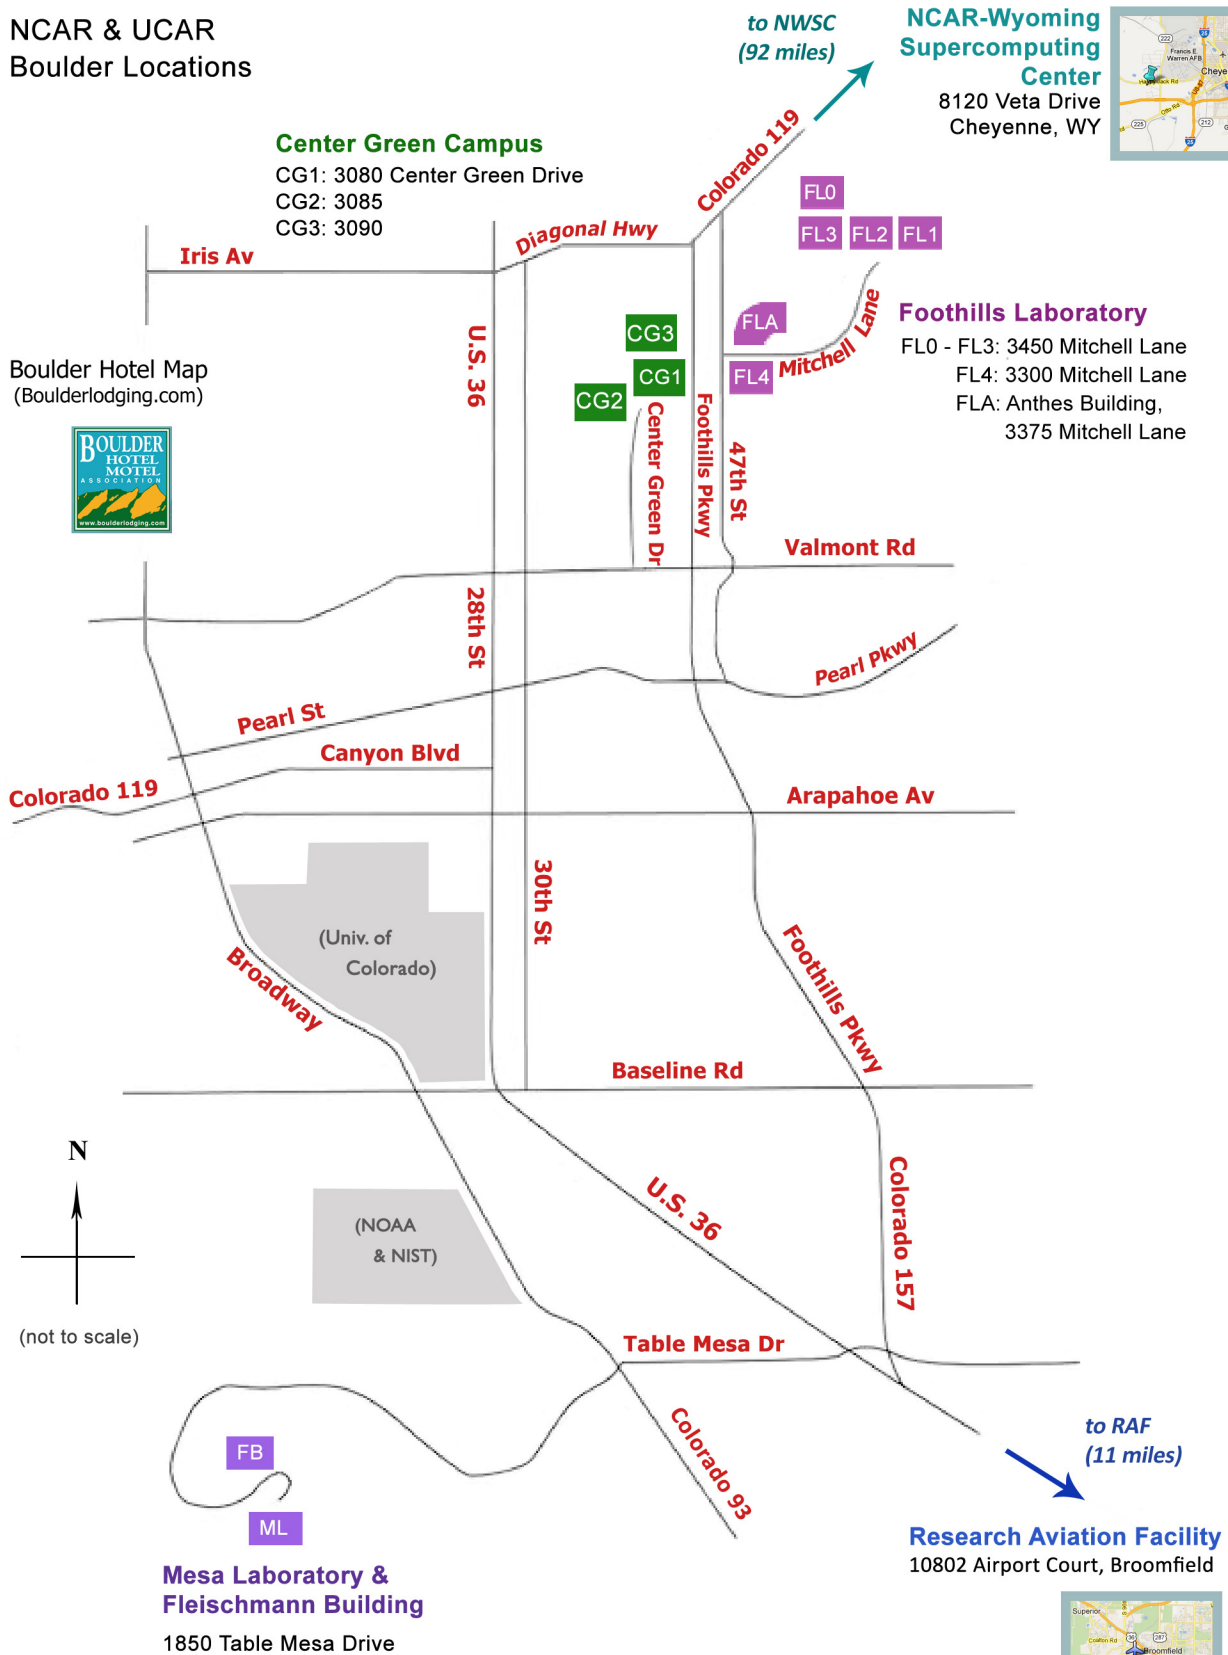

**NCAR & UCAR
Boulder Locations**

Center Green Campus

CG1: 3080 Center Green Drive
CG2: 3085
CG3: 3090

**NCAR-Wyoming
Supercomputing
Center**

8120 Veta Drive
Cheyenne, WY

Boulder Hotel Map
(Boulderlodging.com)

**Mesa Laboratory &
Fleischmann Building**

1850 Table Mesa Drive

Research Aviation Facility

10802 Airport Court, Broomfield