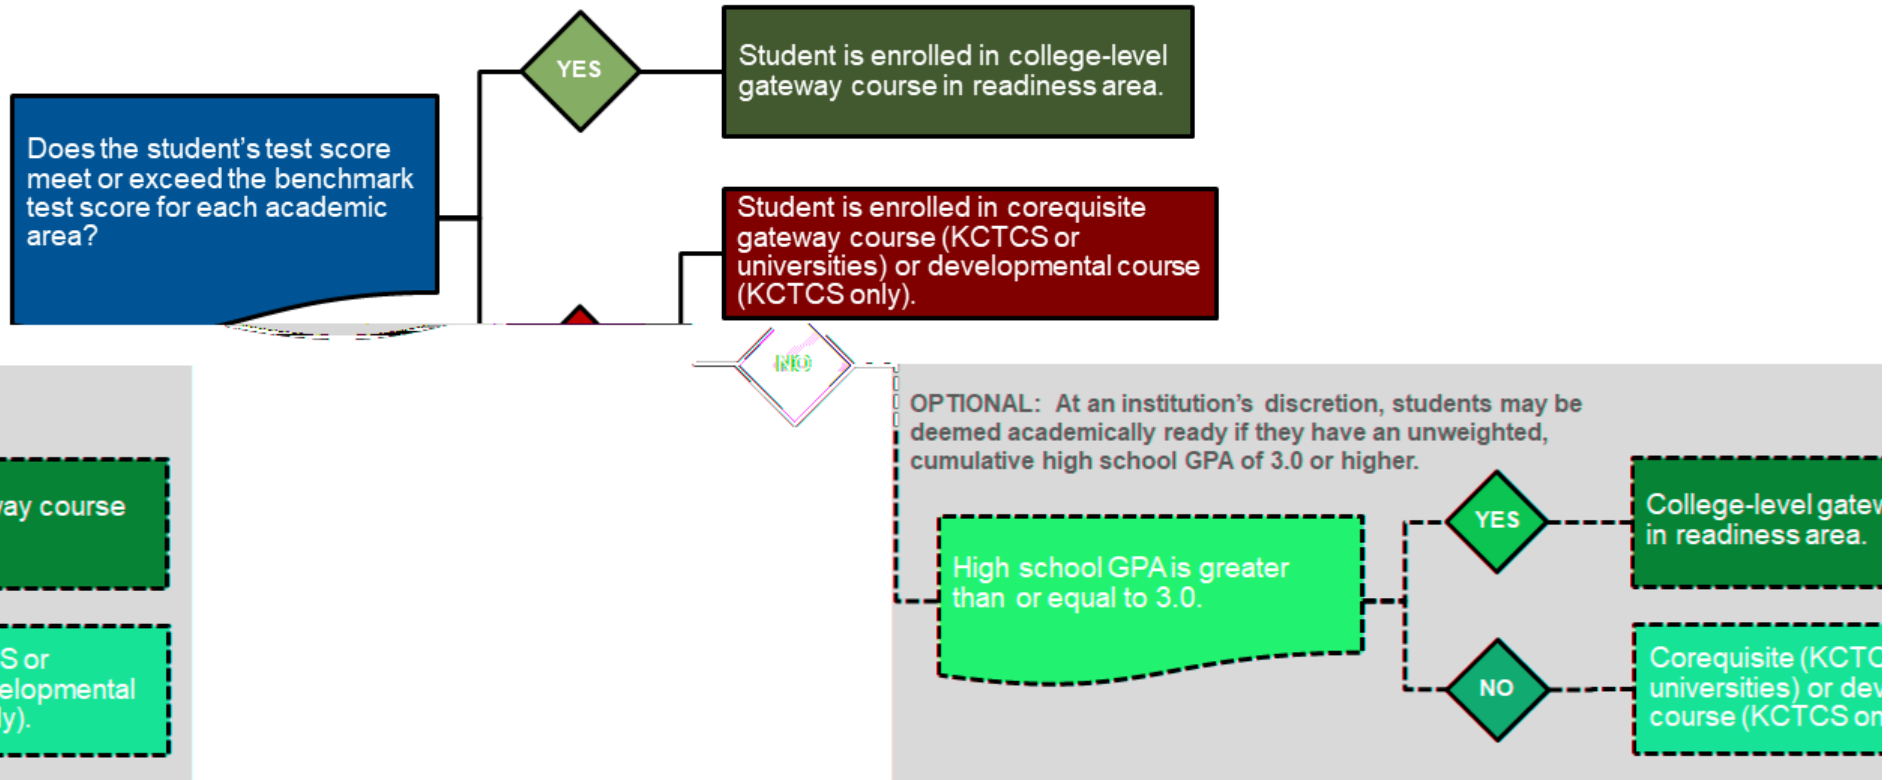

ACADEMIC READINESS INDICATORS

Fall 2025 – Spring 2027

Area	ACT	SAT	KYOTE	GED College Readiness	Accuplacer	ALEKS	EdReady Diagnostic
English (Writing)	18	490*	6	165	250		70
Reading	20	490*	20	165	250		70
Math (Quantitative Reasoning)	19	510	22	165	250	30	55
Math (College Algebra)	22	540	14	175		46	65
Math (Calculus)	27	640	15	NA		76	

*The chart was updated in March 2024 to reflect that College Board no longer provides subscores. An EBRW score of 490, based on CPE analysis, is the appropriate benchmark.