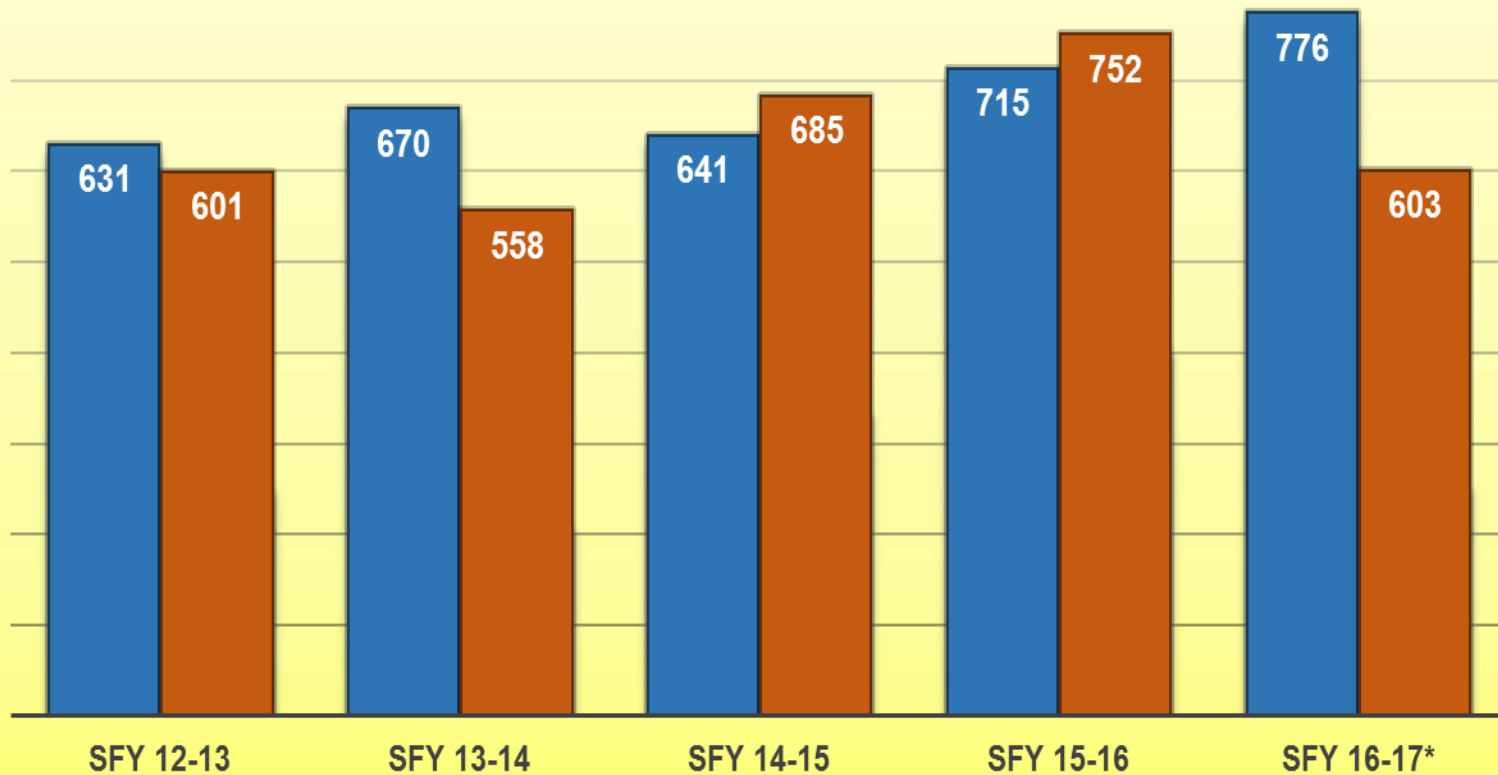

Children Waiting for Adoption on the Last Day of the SFY

- # Not TPRd (NOT legally free because parental rights NOT yet terminated for ALL parents)
- # TPRd (child is LEGALLY FREE because parental rights have been terminated for ALL parents)

Note: * indicates the number is preliminary