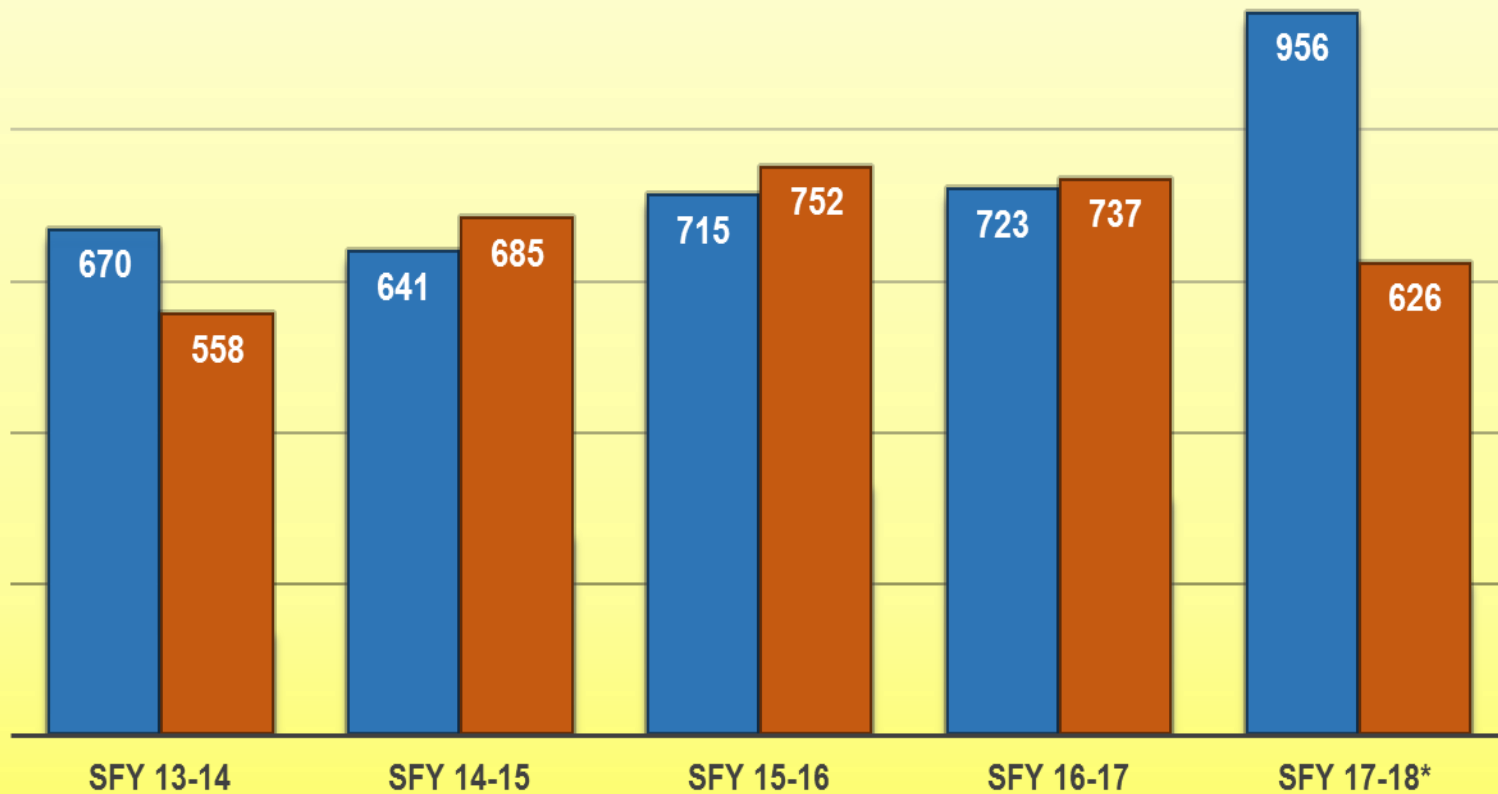

## Children Waiting for Adoption on the Last Day of the SFY

- # Not TPRd (NOT legally free because parental rights NOT yet terminated for ALL parents)
- # TPRd (child is LEGALLY FREE because parental rights have been terminated for ALL parents)

Note: \* indicates the number is preliminary