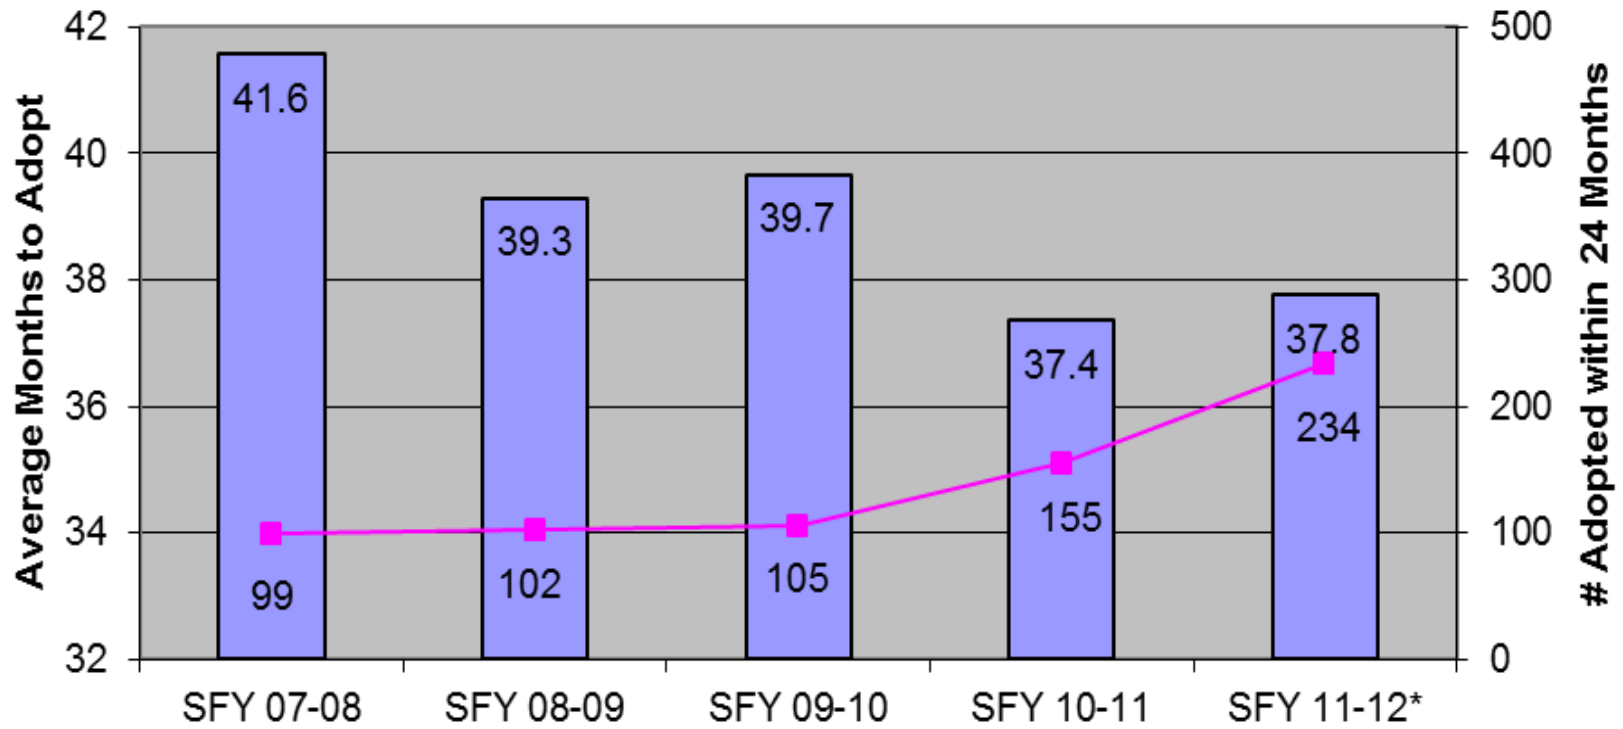

Months to Adopt

NOTE: * indicates number is preliminary

Legend: Average Months to Adopt (Blue Bar), # Adopted within 24 Months (Pink Line)