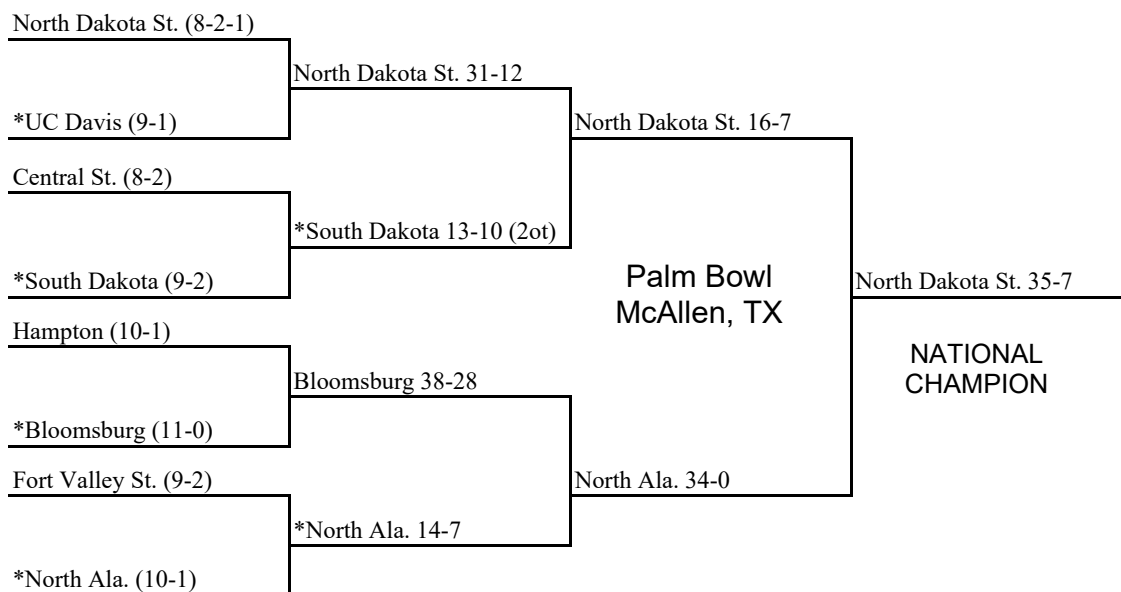

1985 National Collegiate Division II Football Championship

First Round
November 30
On campus

Semifinals
December 7
On campus

Final
December 14