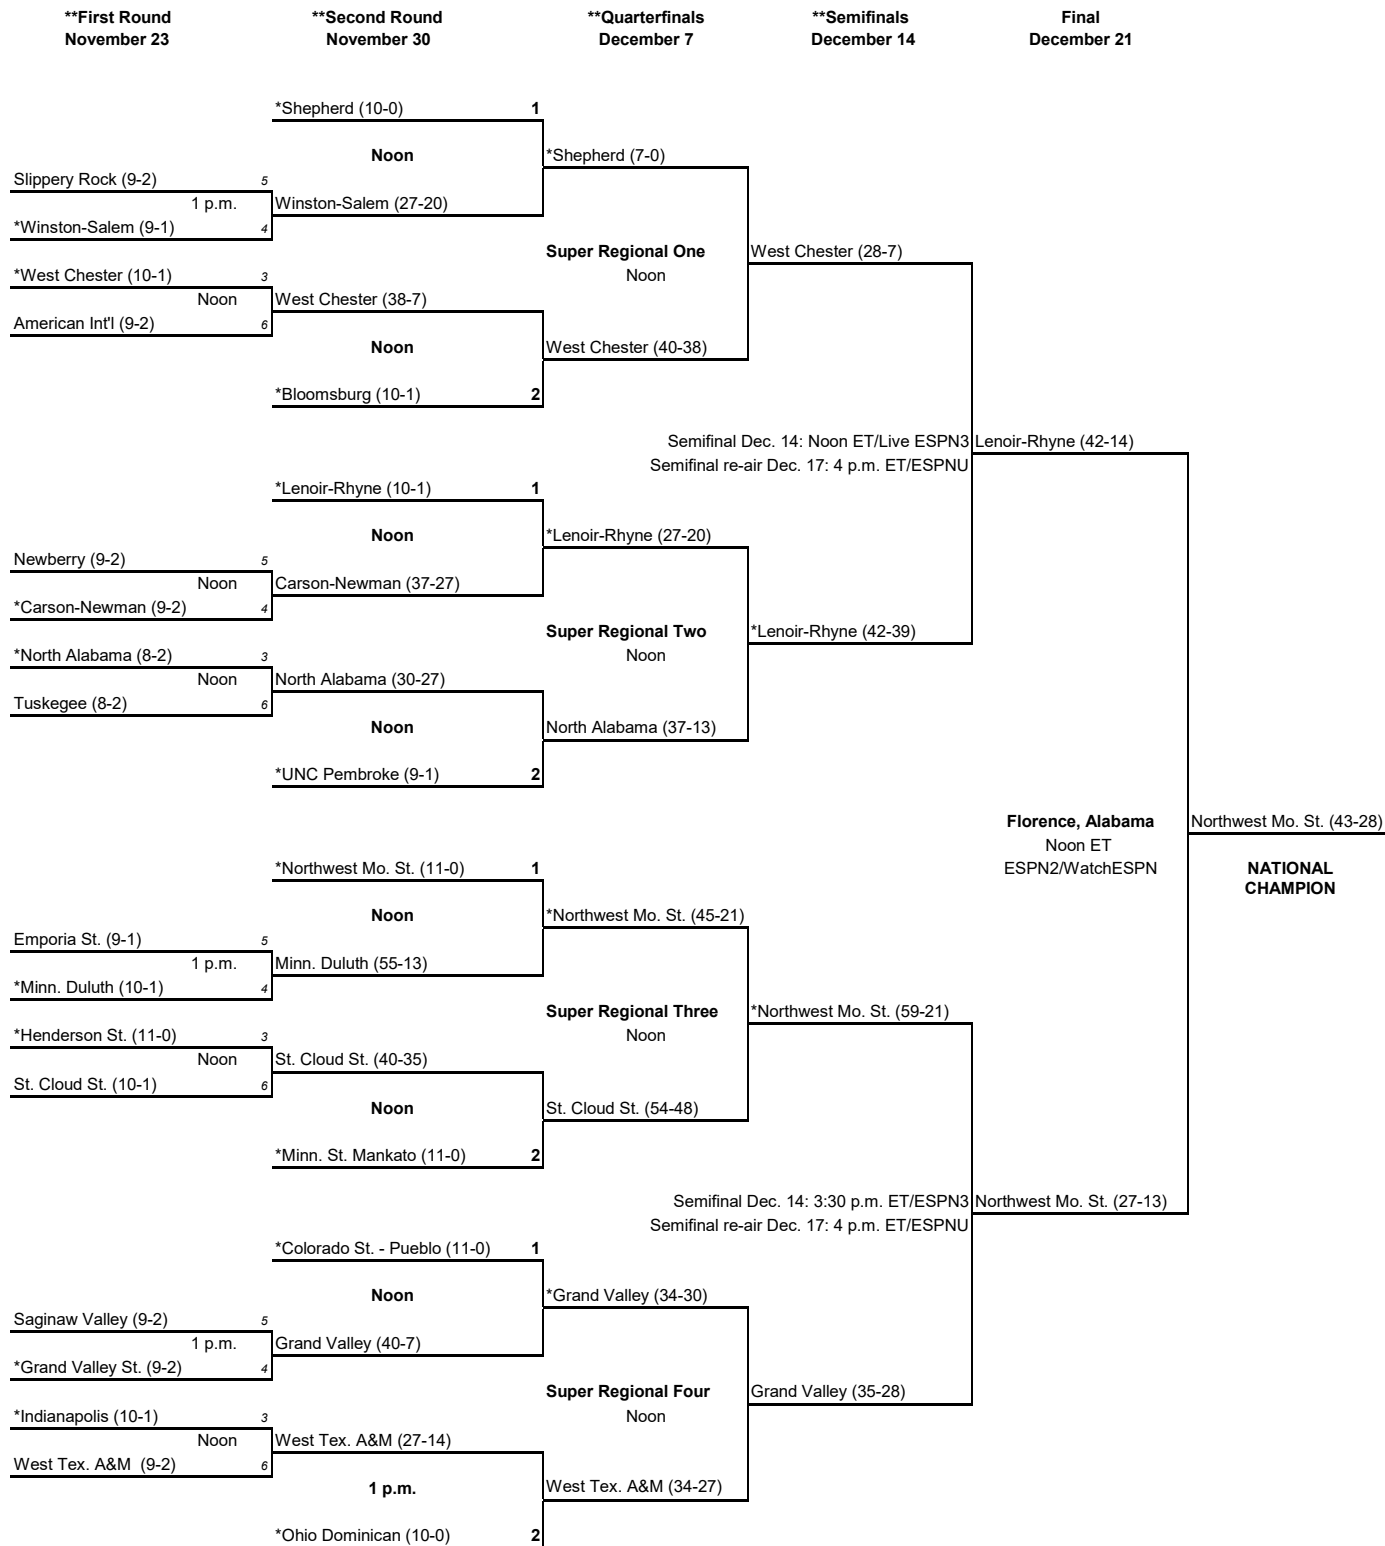

2013 NCAA Division II FOOTBALL CHAMPIONSHIP

All game times not listed below are Noon local time unless a different time was approved by the Division II Football Committee.

* Denotes Host Institution

** First-round, second-round, quarterfinal and semifinal games will be played on the campus of one of the competing institutions.

The home team at the championship will be decided by the Division II Football Committee and the Shoals National Championship Committee.