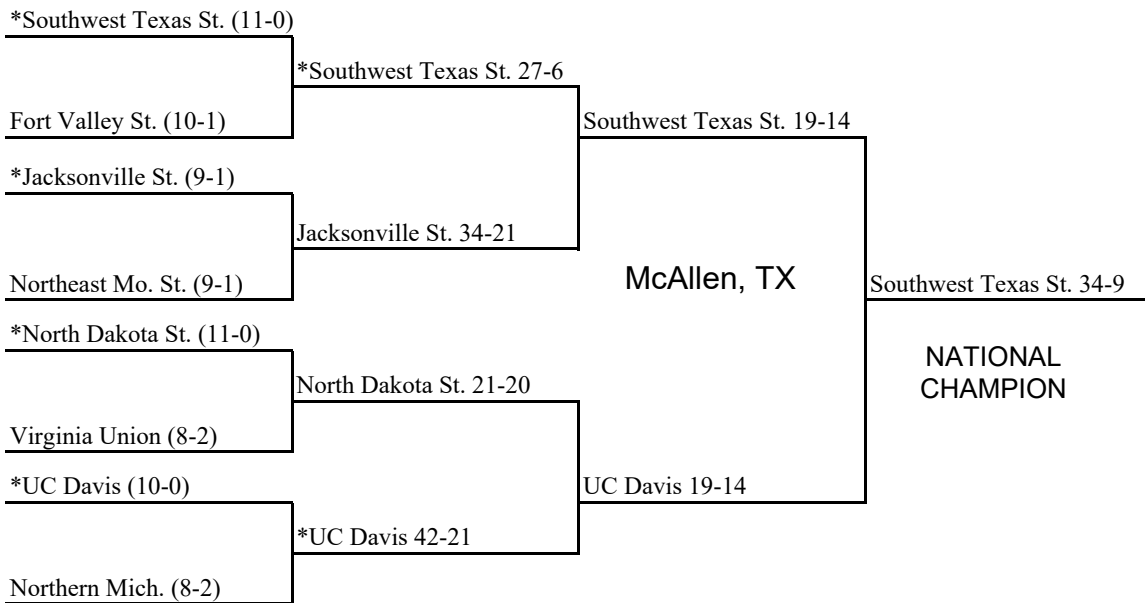

1982 National Collegiate Division II Football Championship

First Round
November 27
On campus

Semifinals
December 4
On campus

Final
December 11