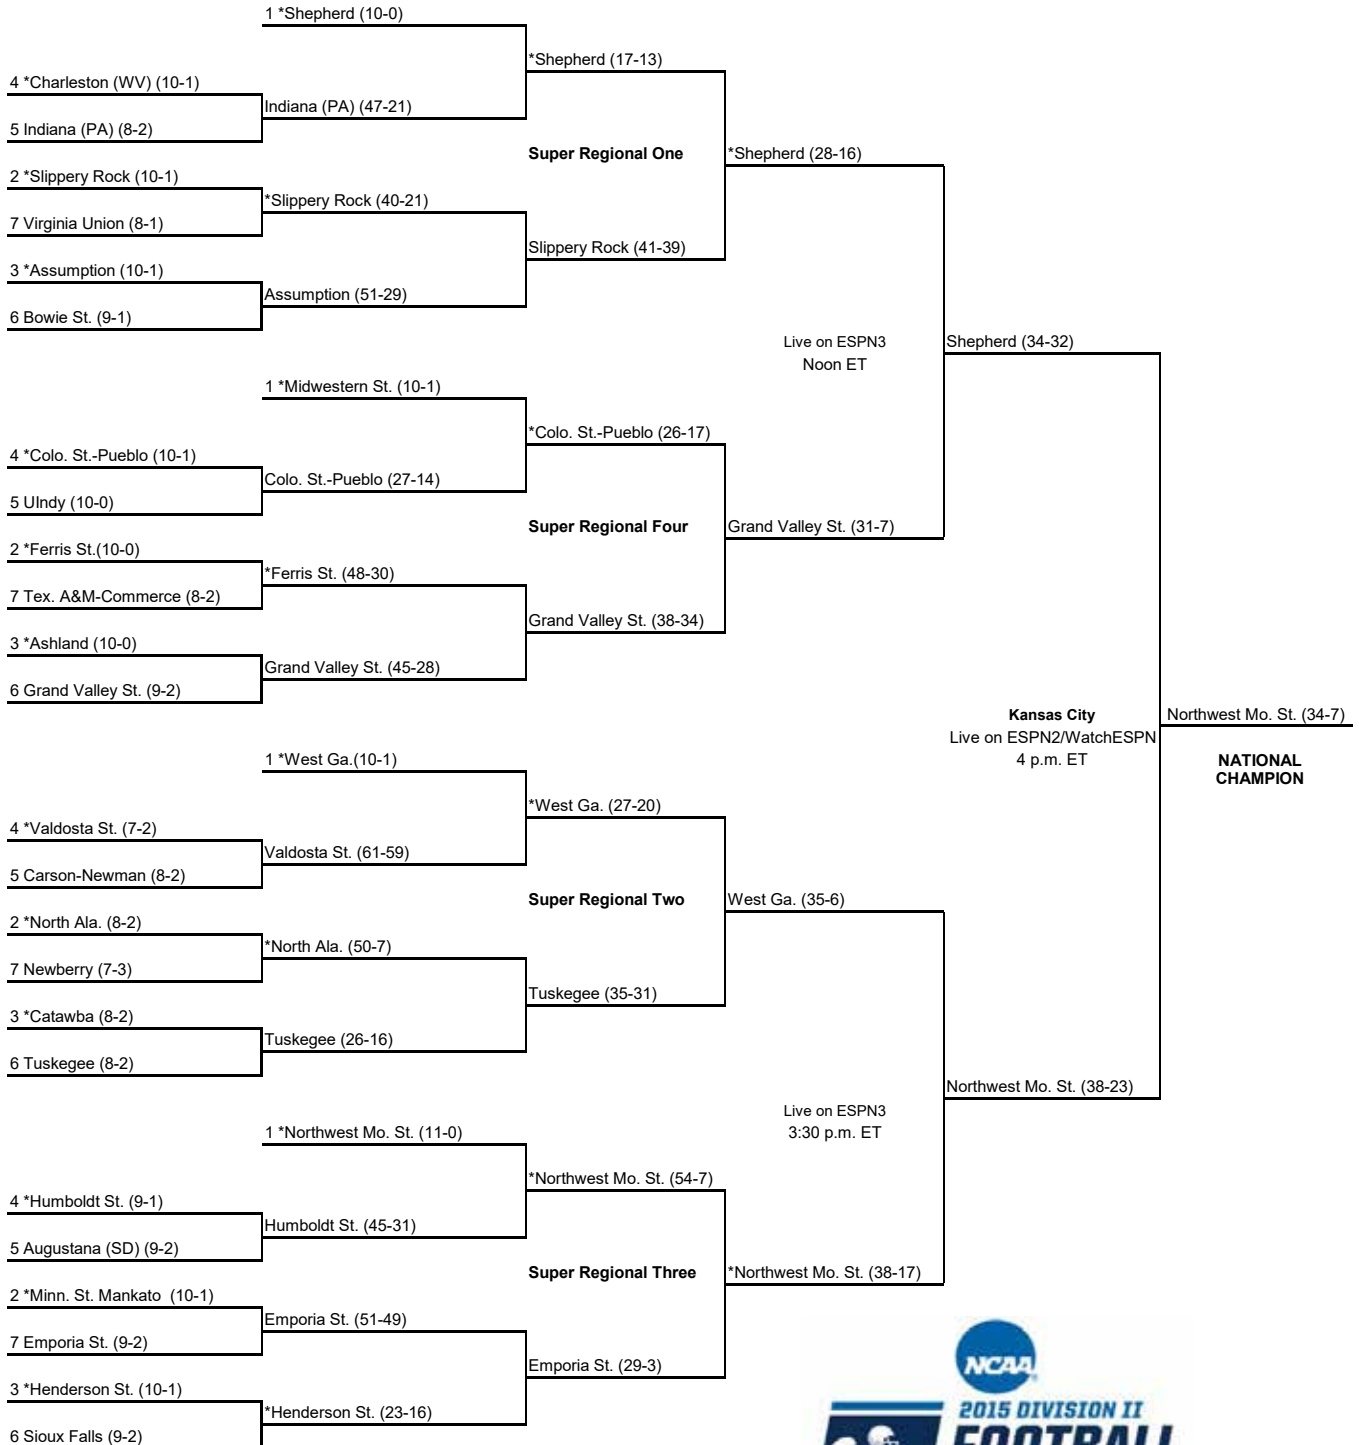

2015 NCAA Division II Football Championship

****First Round**
November 21

****Second Round**
November 28

****Quarterfinals**
December 5

****Semifinals**
December 12

Championship
December 19

* Host Institution
All times are Eastern time.
Information subject to change.