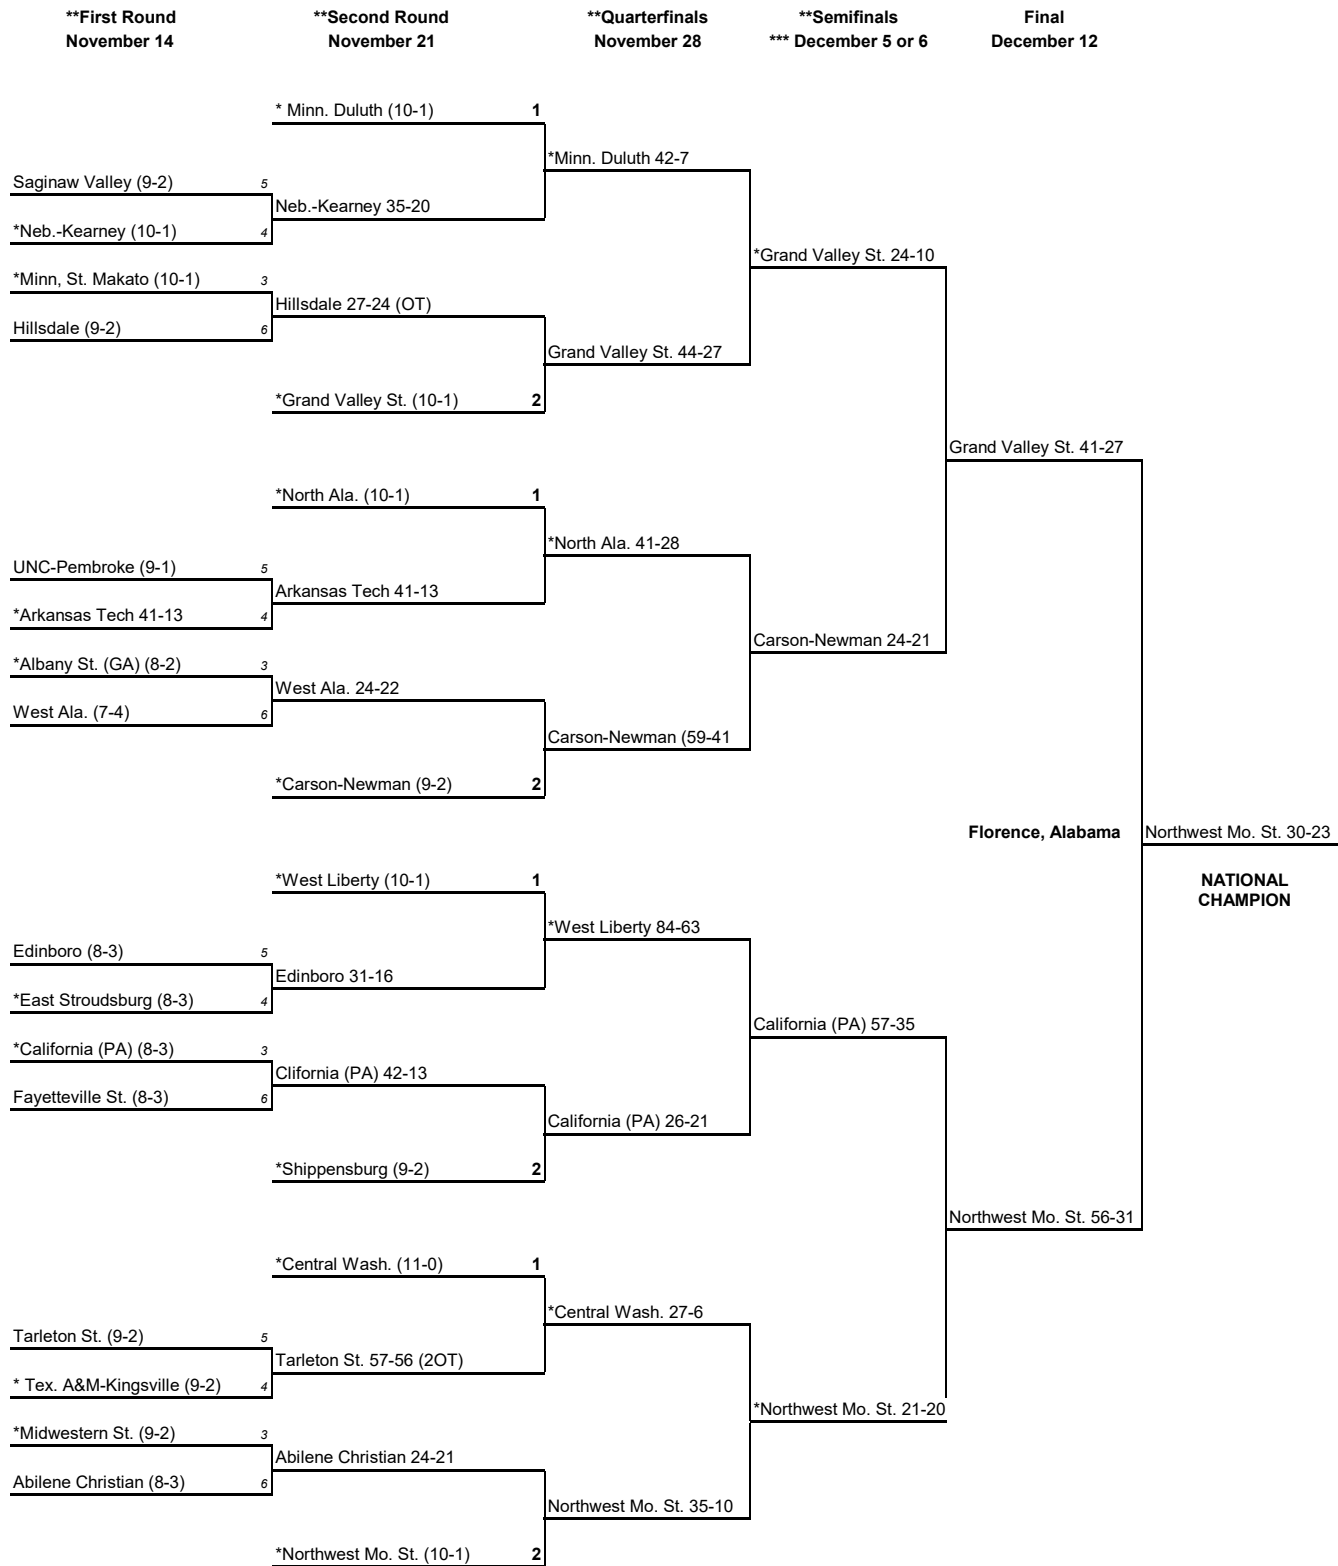

2009 NCAA Division II FOOTBALL CHAMPIONSHIP

All times local and shall be determined by the host institution

* Denotes Host Institution

** First-round, second-round, quarterfinal and semifinal games will be played on the campus of one of the competing institutions.

The home team at the championship will be decided by the Division II Football Committee and the Shoals National Championship Committee.