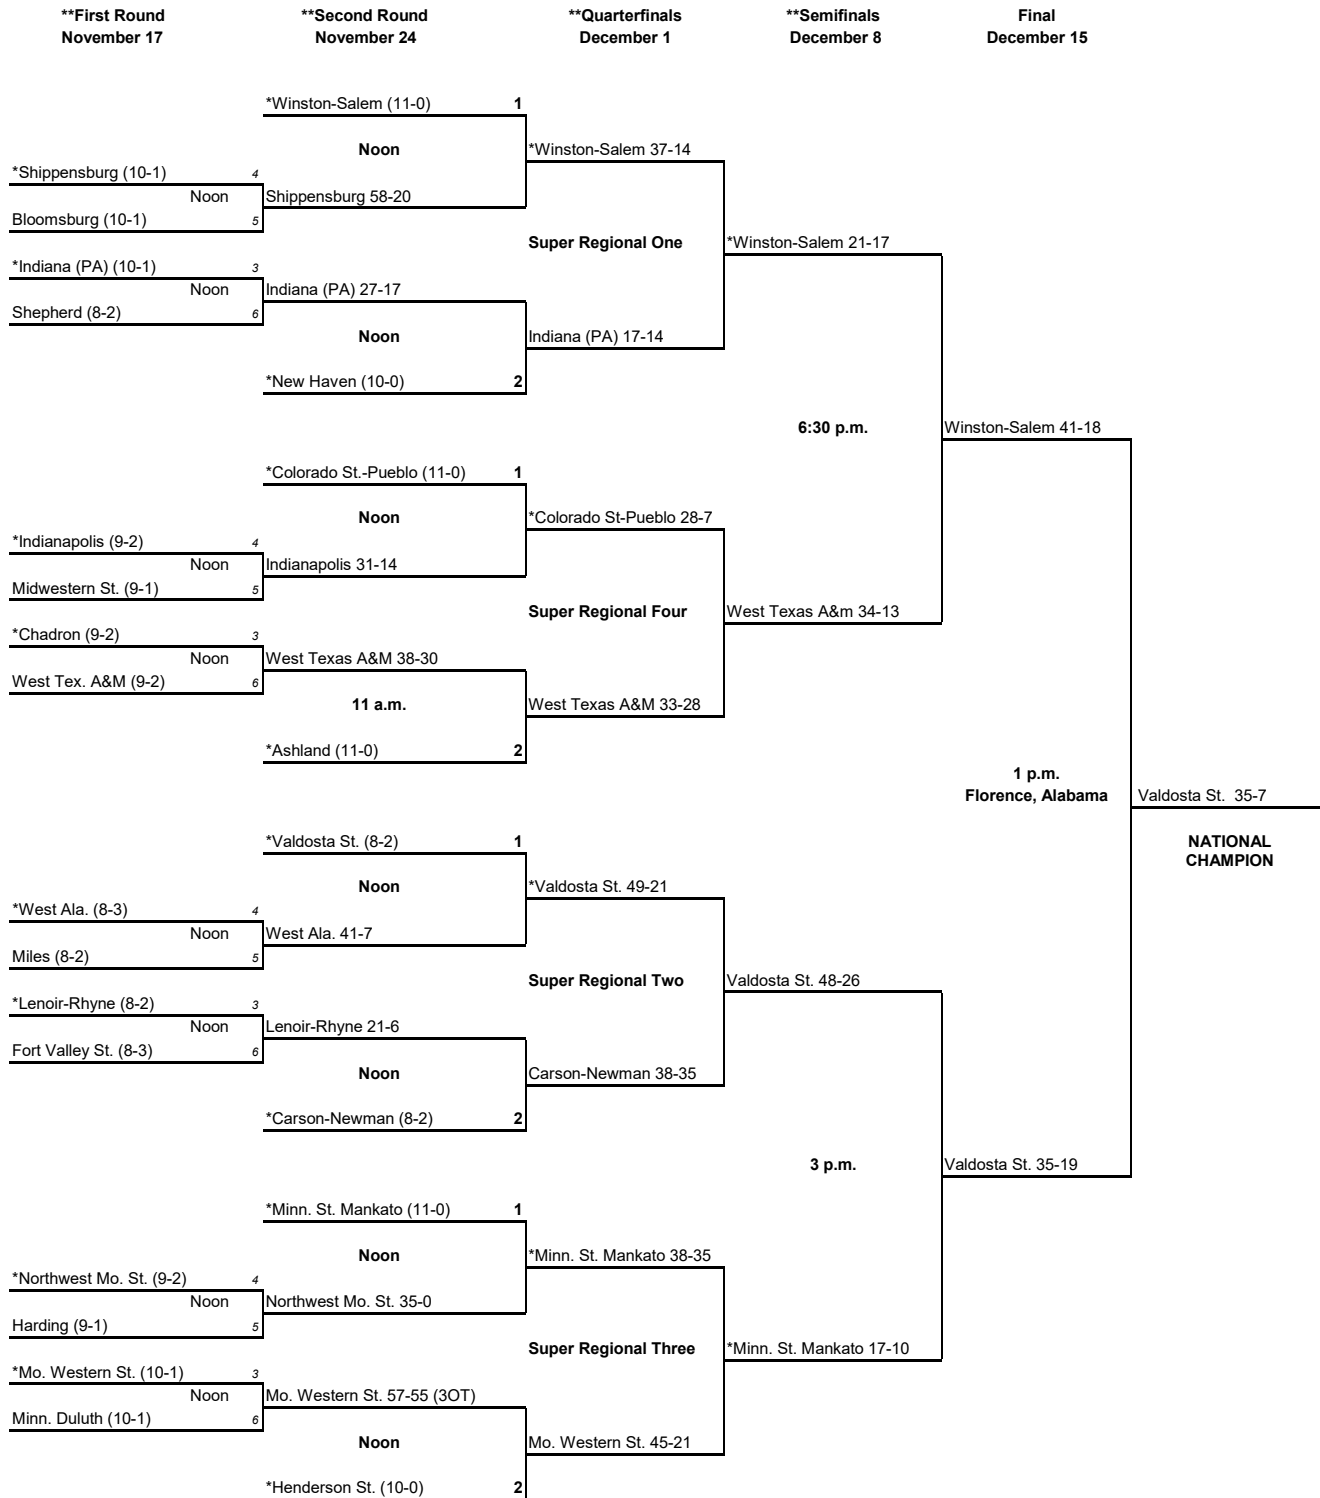

2012 NCAA Division II FOOTBALL CHAMPIONSHIP

All game times not listed below are Noon local time unless a different time was approved by the Division II Football Committee.

* Denotes Host Institution

** First-round, second-round, quarterfinal and semifinal games will be played on the campus of one of the competing institutions.

The home team at the championship will be decided by the Division II Football Committee and the Shoals National Championship Committee.