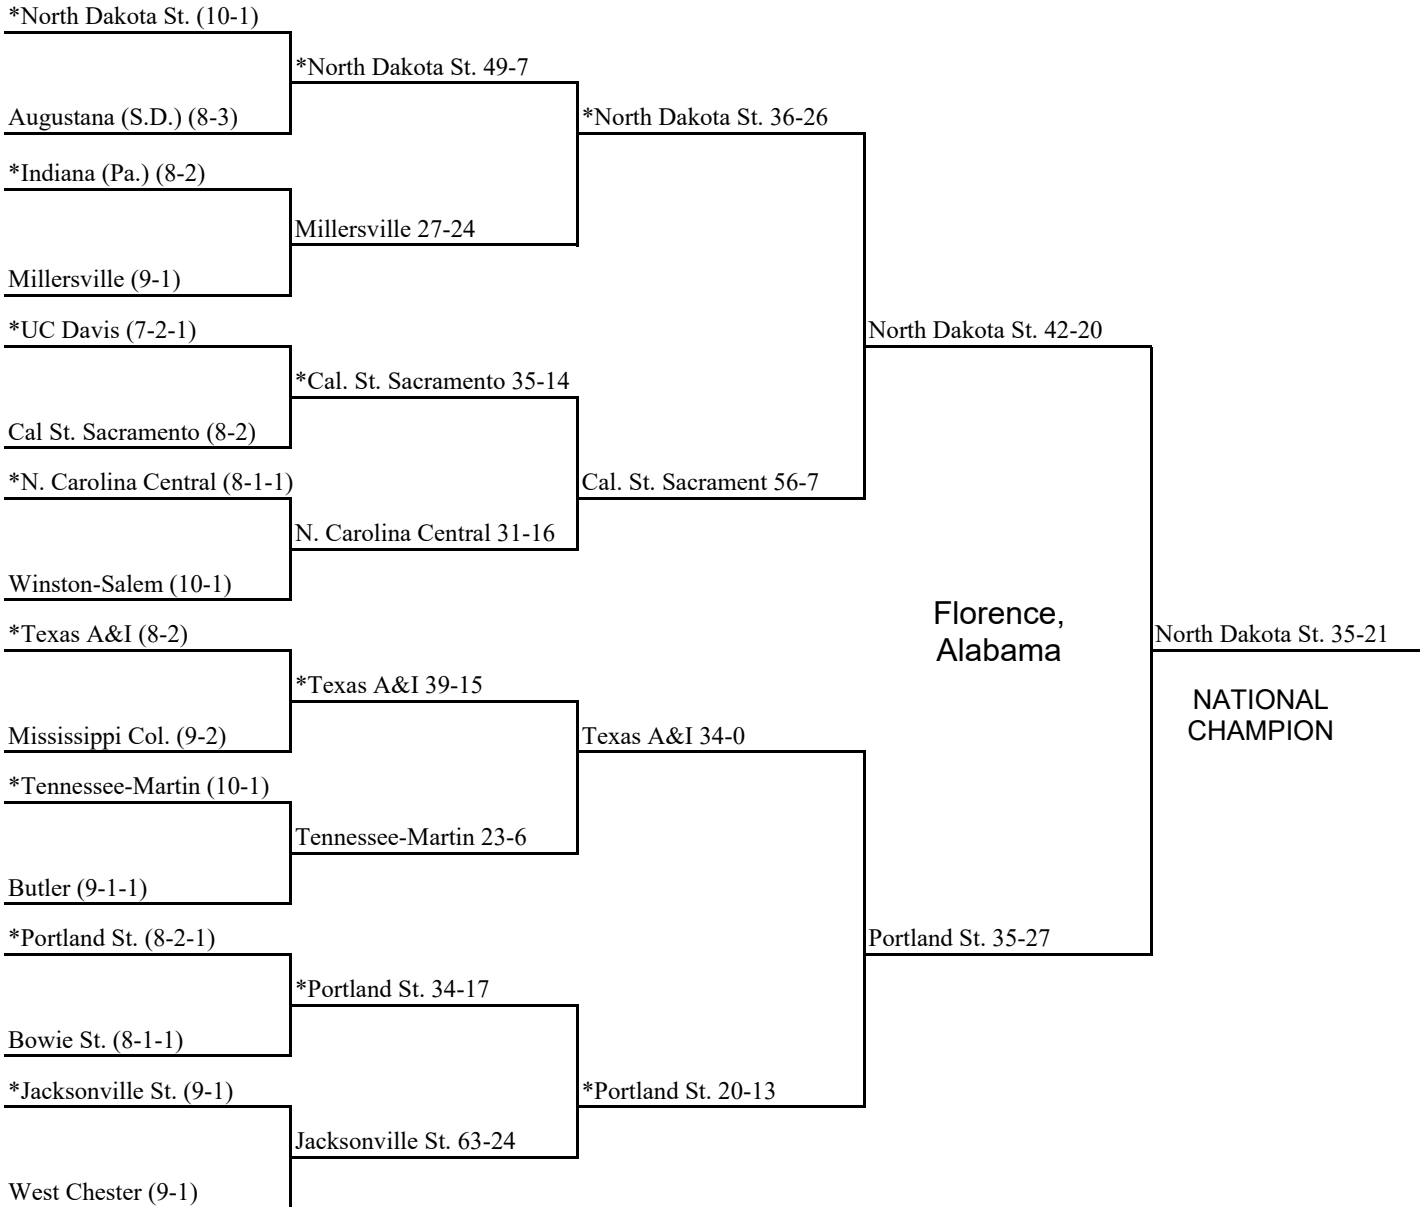

Final
December 12

1988 National Collegiate Division II Football Championship

First Round
November 19
On campus

Quarterfinals
November 26
On campus

Semifinals
December 3
On campus

Final
December 10
On campus