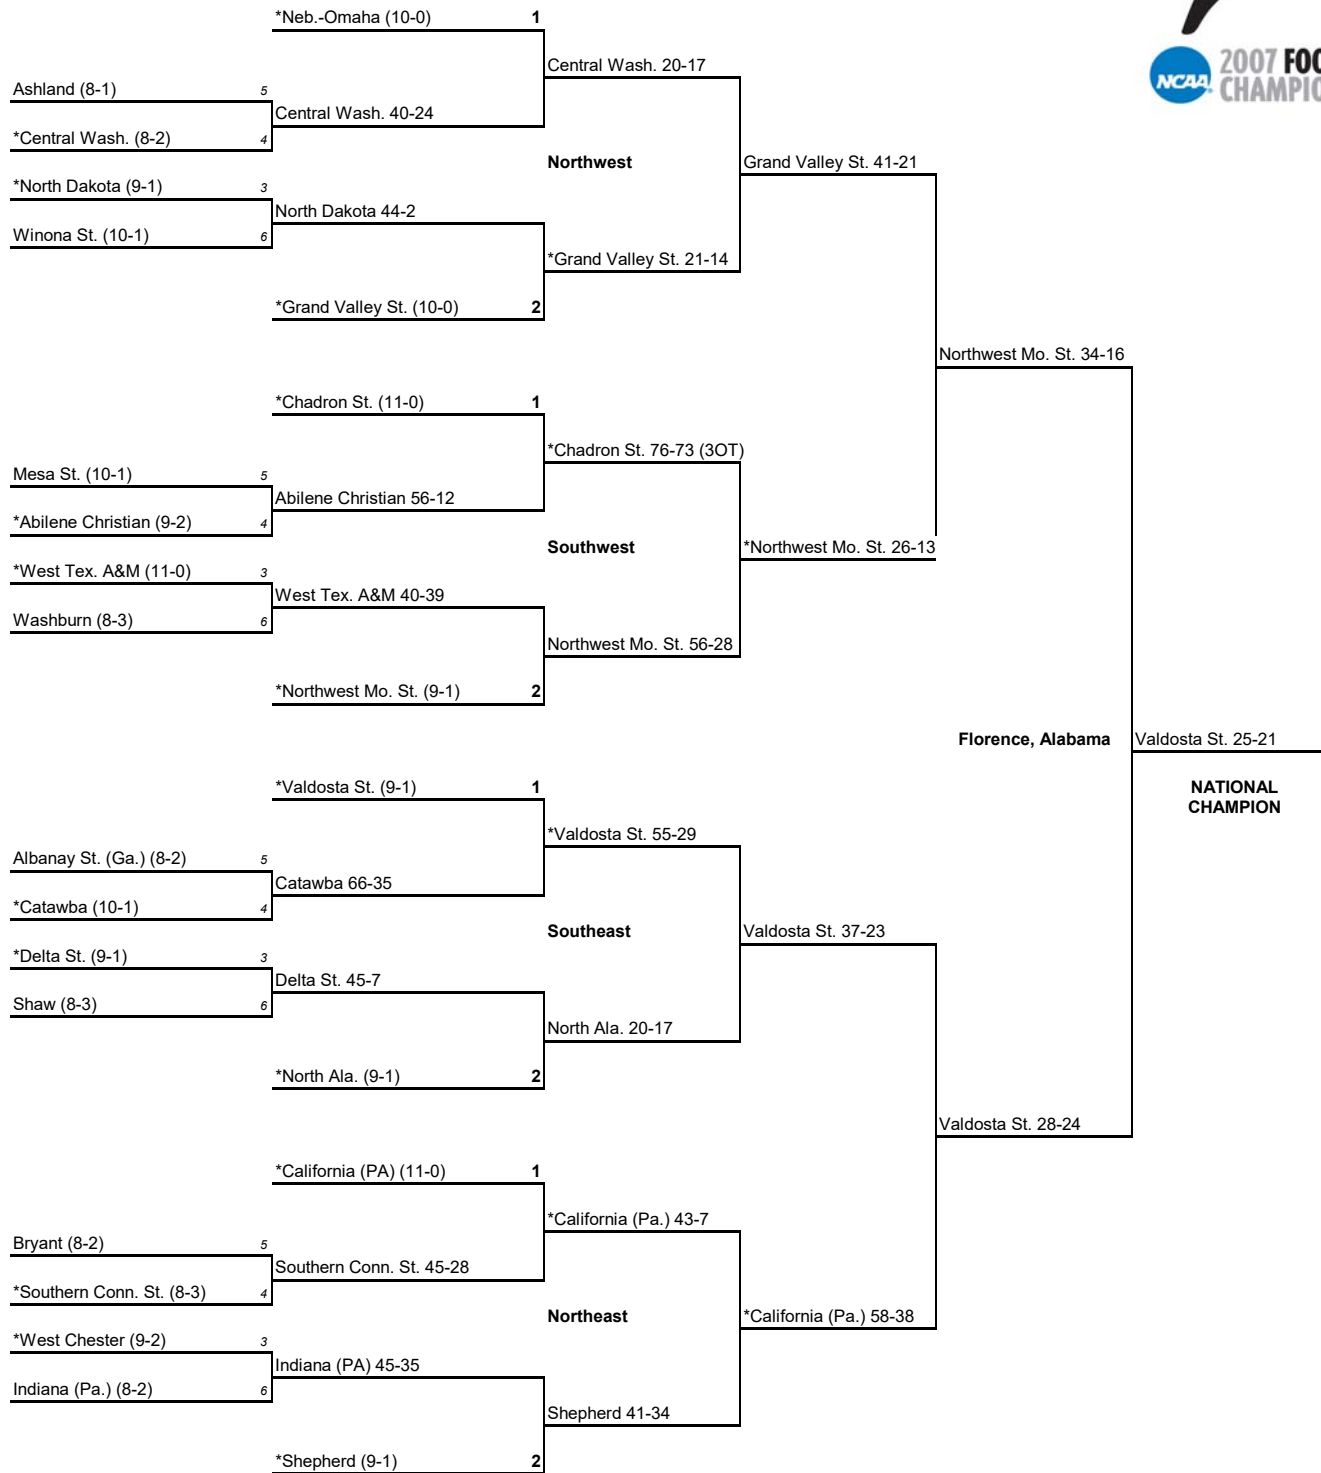

All times local and shall be determined by the host institution

**First Round
November 17

**Second Round
November 24

**Quarterfinals
December 1

**Semifinals
*** December 8 or 9

Final
December 15