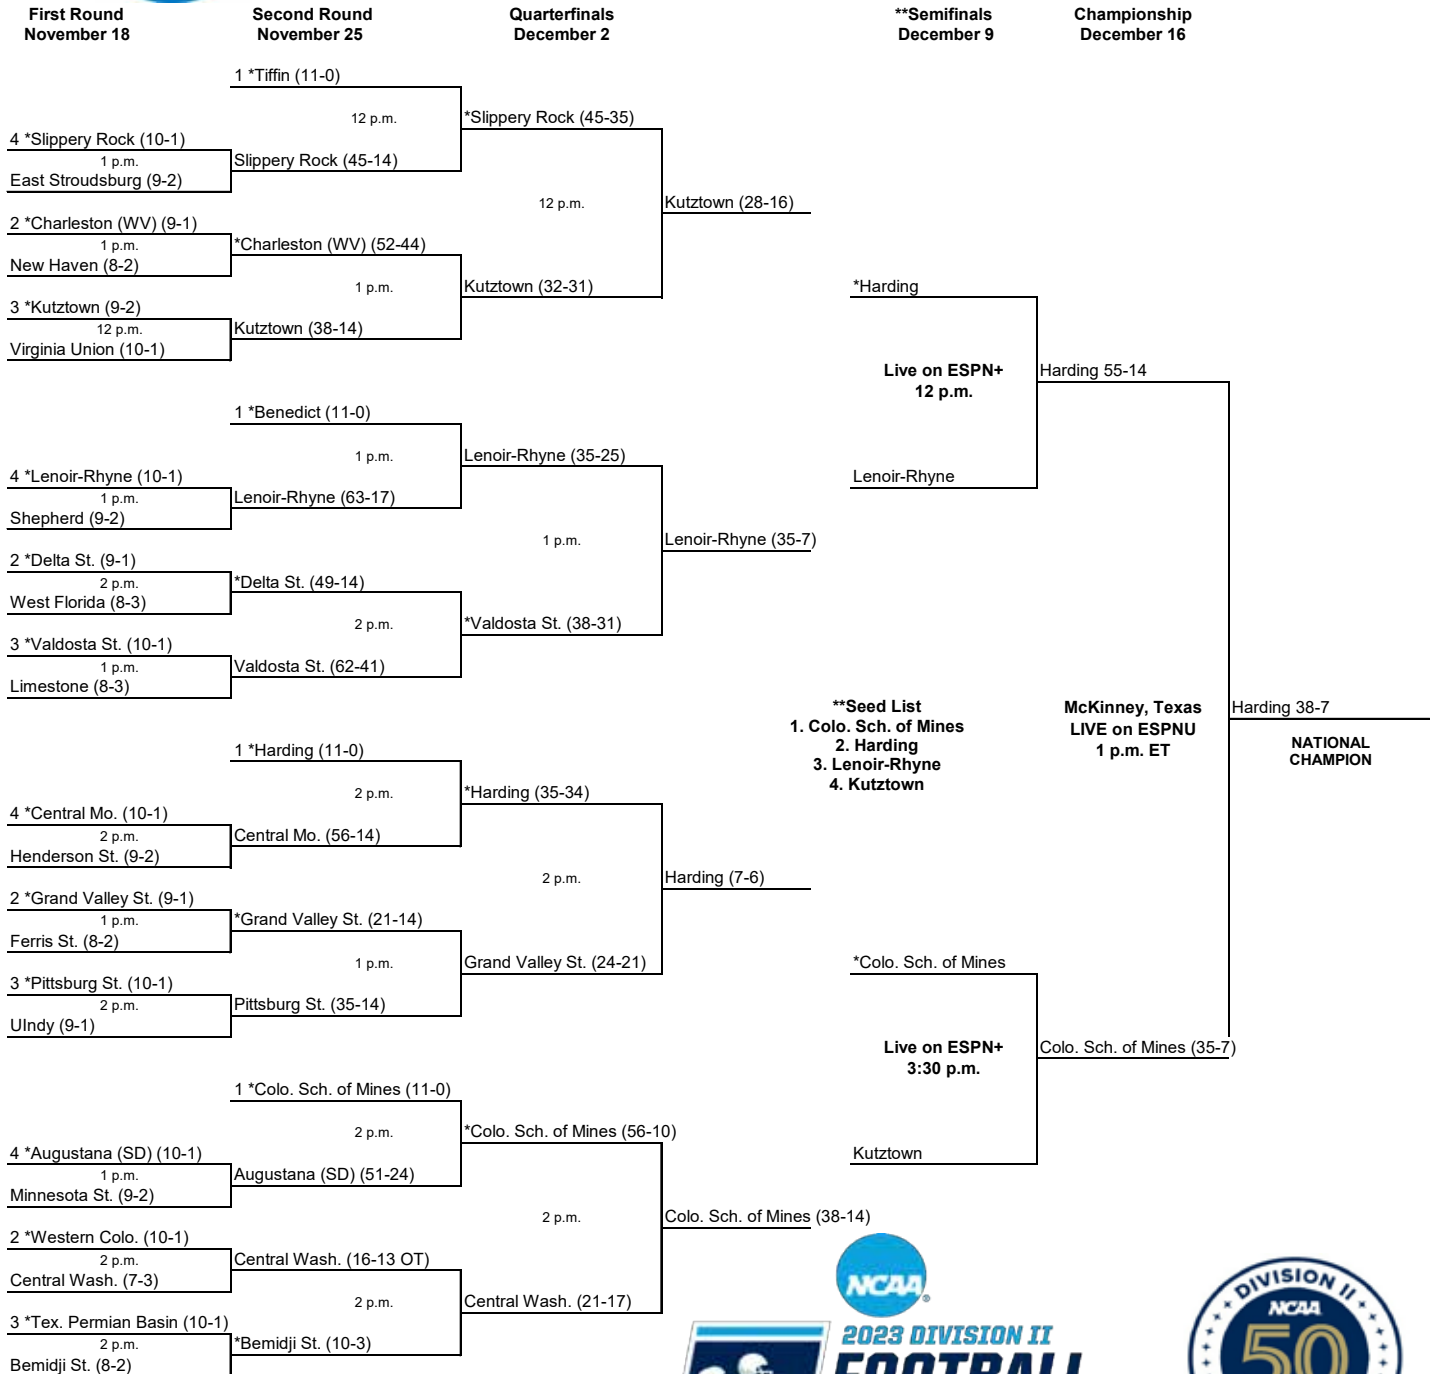

2023 NCAA Division II Football Championship