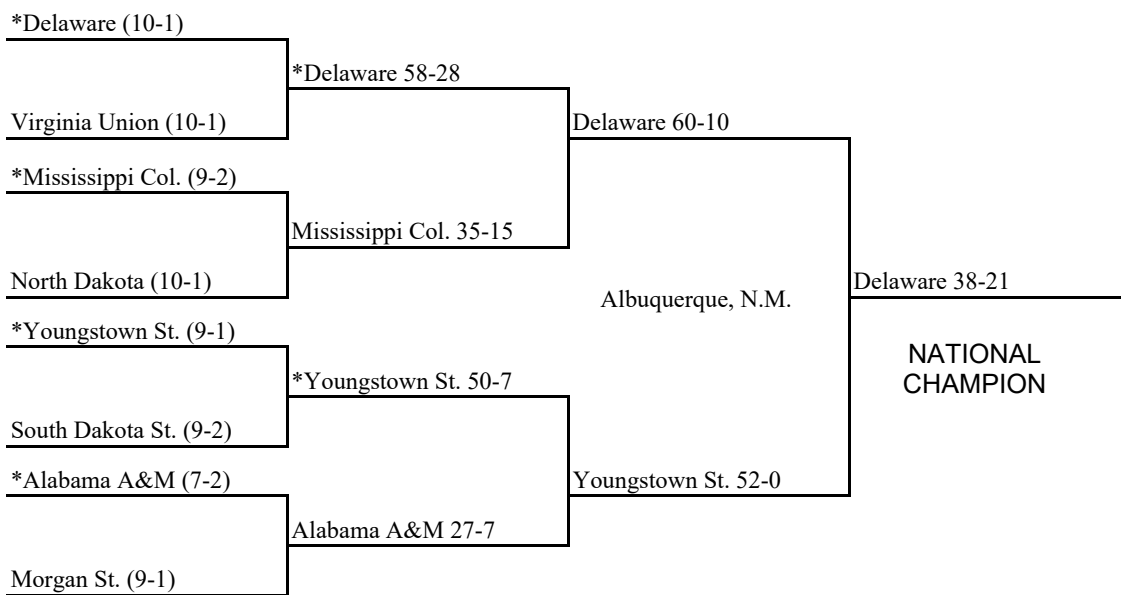

1979 National Collegiate Division II Football Championship

First Round
November 24
On campus

Semifinals
December 1
On campus

Final
December 8