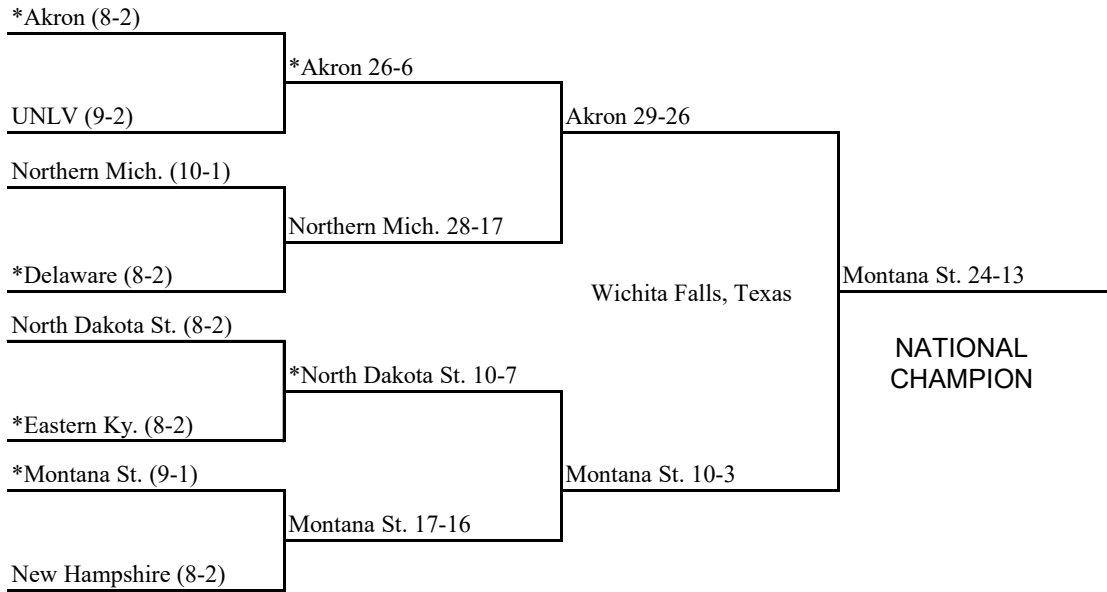

1976 National Collegiate Division II Football Championship

First Round
November 27
On campus

Semifinals
December 4
On campus

Final
December 11