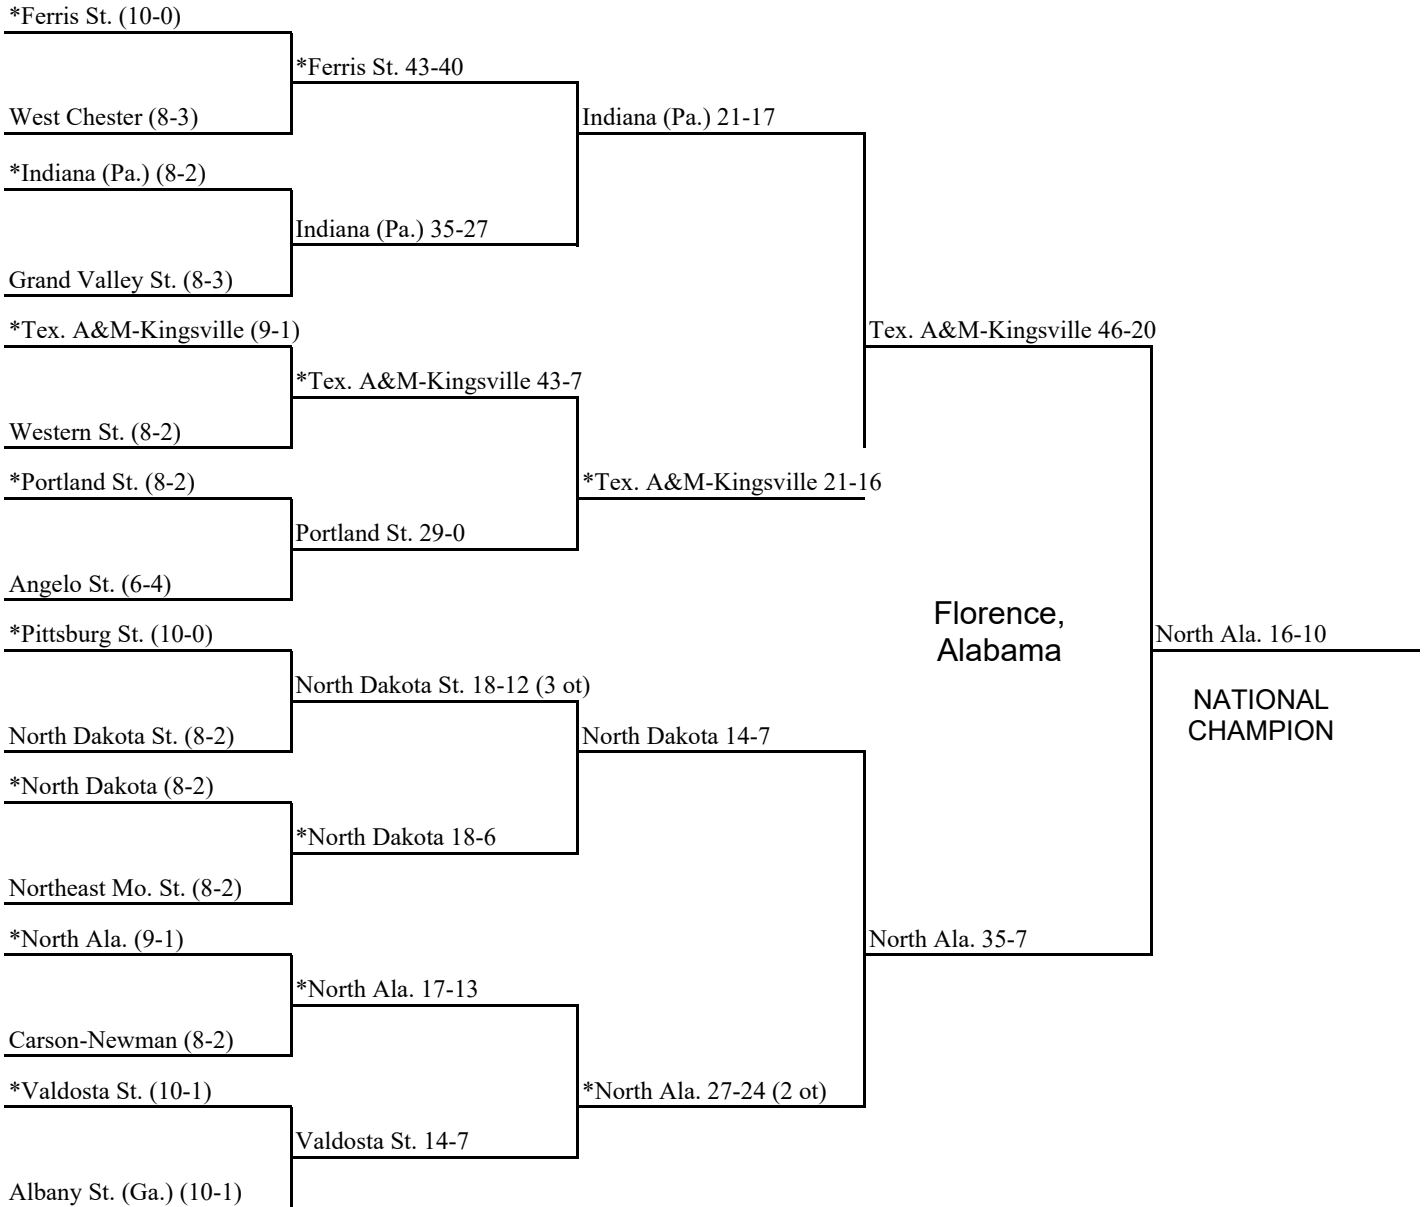

All times local and TBD by Host

*Denotes home team