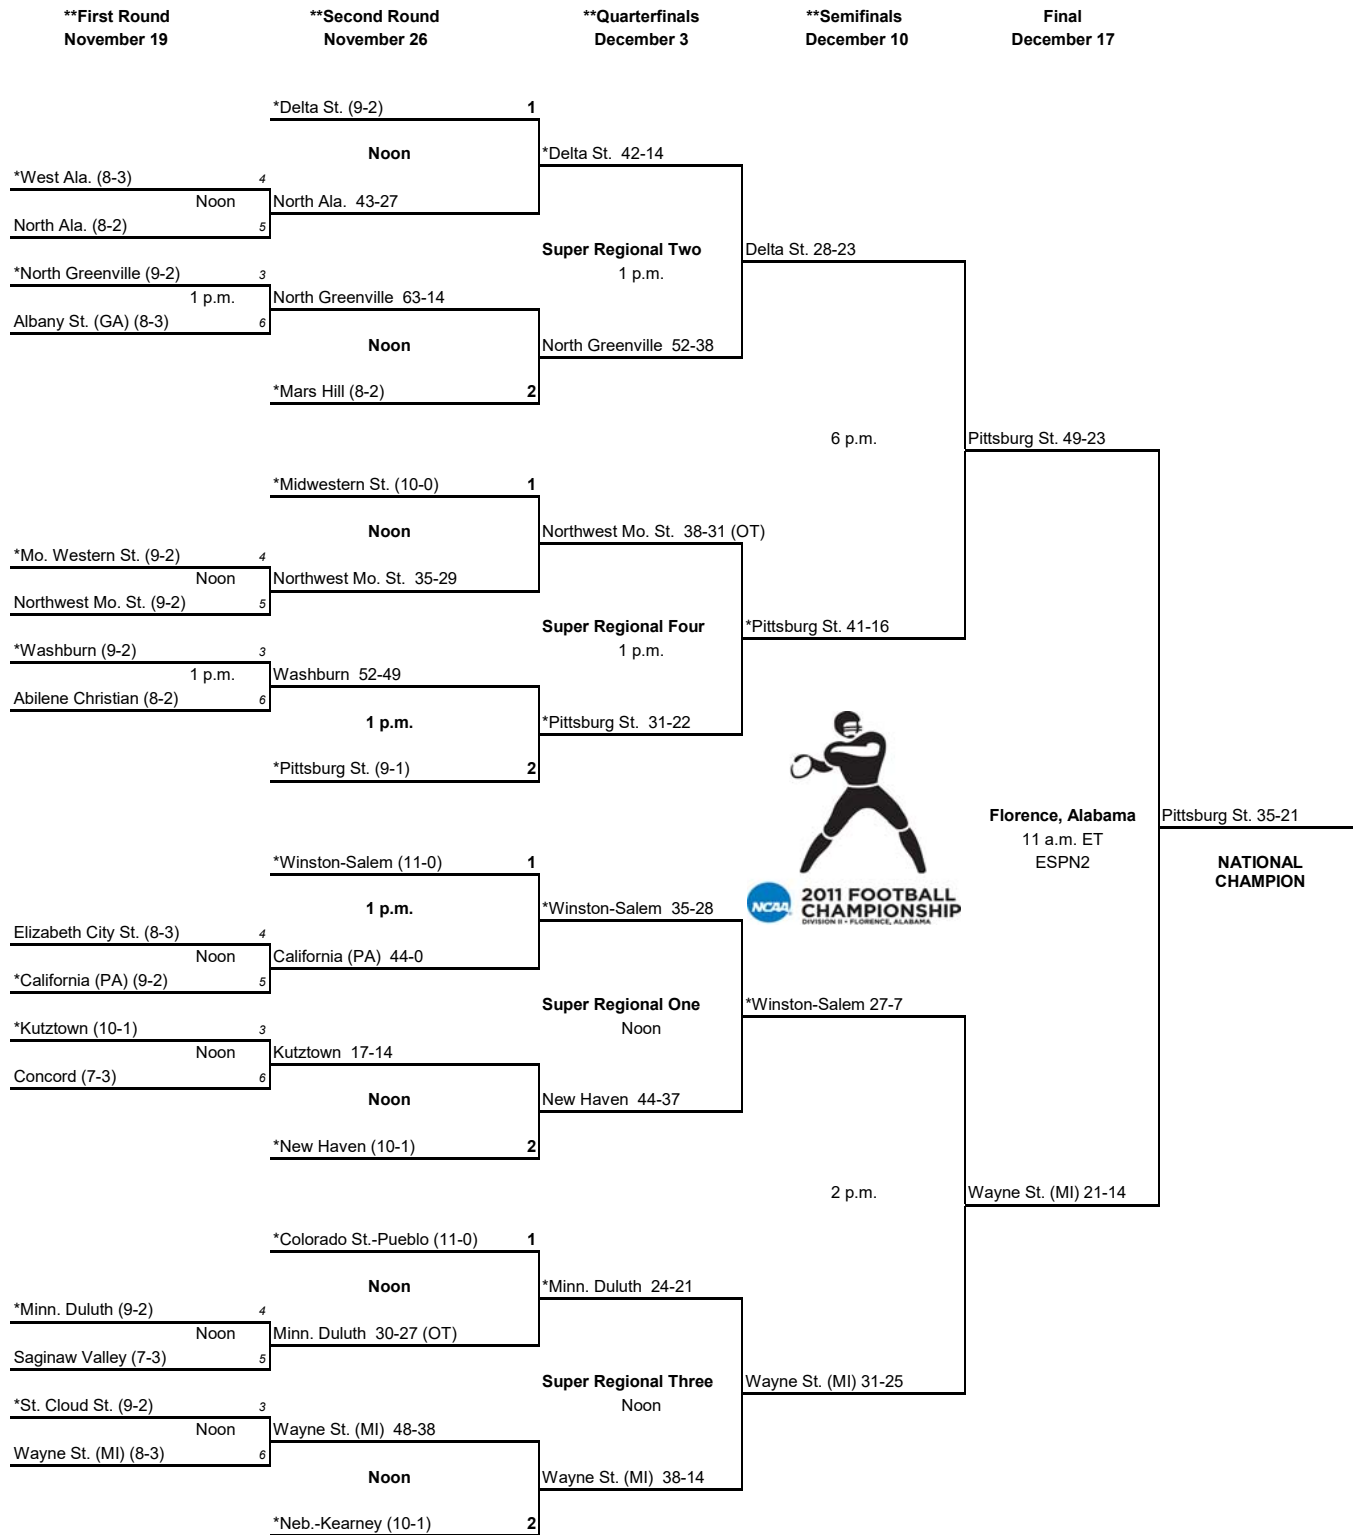

2011 NCAA Division II FOOTBALL CHAMPIONSHIP

All game times are local time. Game times not listed below are Noon local time unless a different time was approved by the Division II Football Committee.

* Denotes Host Institution

** First-round, second-round, quarterfinal and semifinal games will be played on the campus of one of the competing institutions. The home team at the championship will be decided by the Division II Football Committee and the Shoals National Championship Committee.