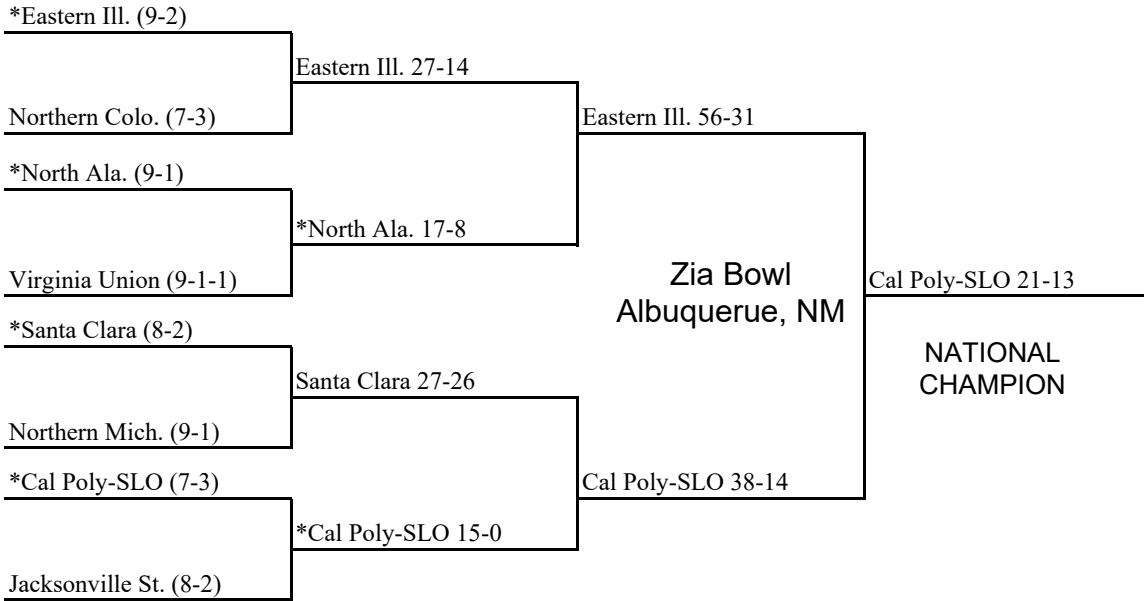

1980 National Collegiate Division II Football Championship

First Round
November 29
On campus

Semifinals
December 6
On campus

Final
December 13