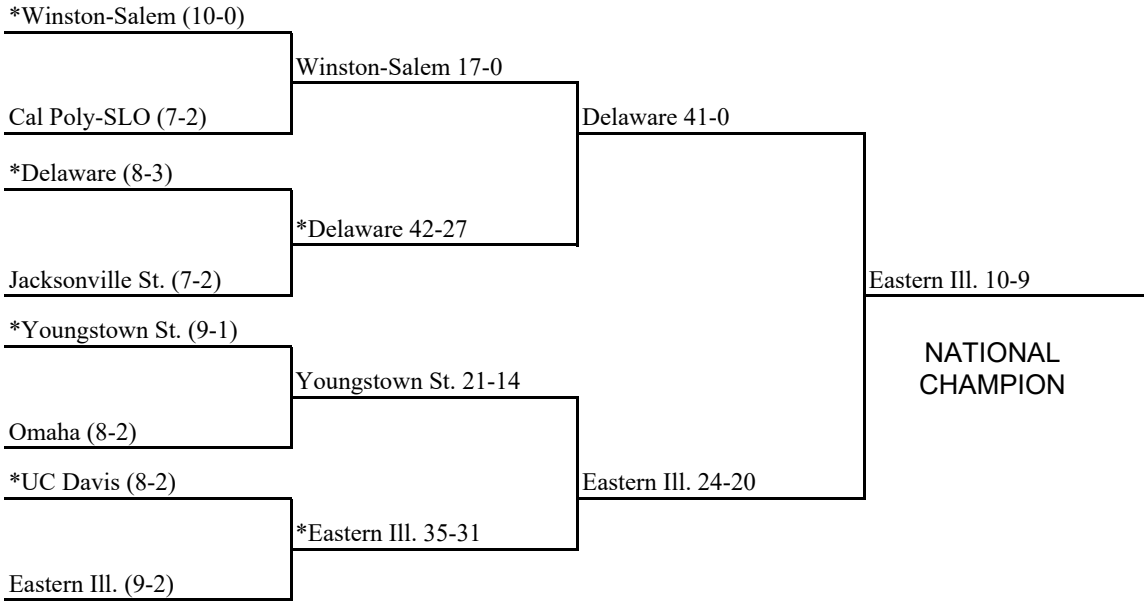

1978 National Collegiate Division II Football Championship

First Round
November 25
On campus

Semifinals
December 2
On campus

Final
December 9