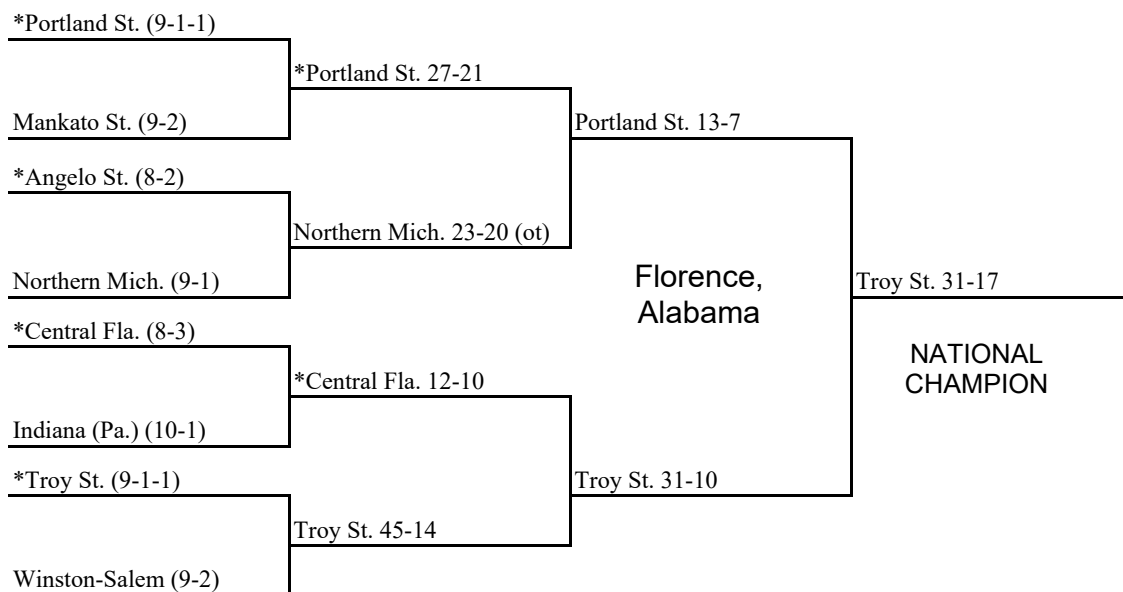

Final
December 12

1988 National Collegiate Division II Football Championship

First Round
November 19
On campus

Quarterfinals
November 26
On campus

Semifinals
December 3
On campus

Final
December 10
On campus