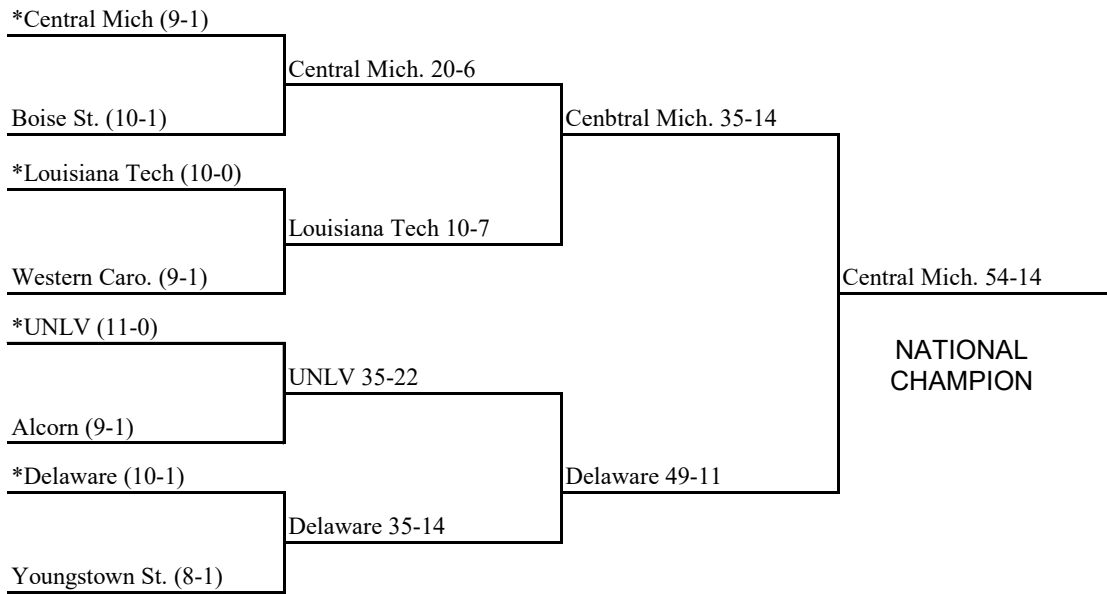

1974 National Collegiate Division II Football Championship

First Round
November 30
On campus

Semifinals
December 7
On campus

Final
December 14