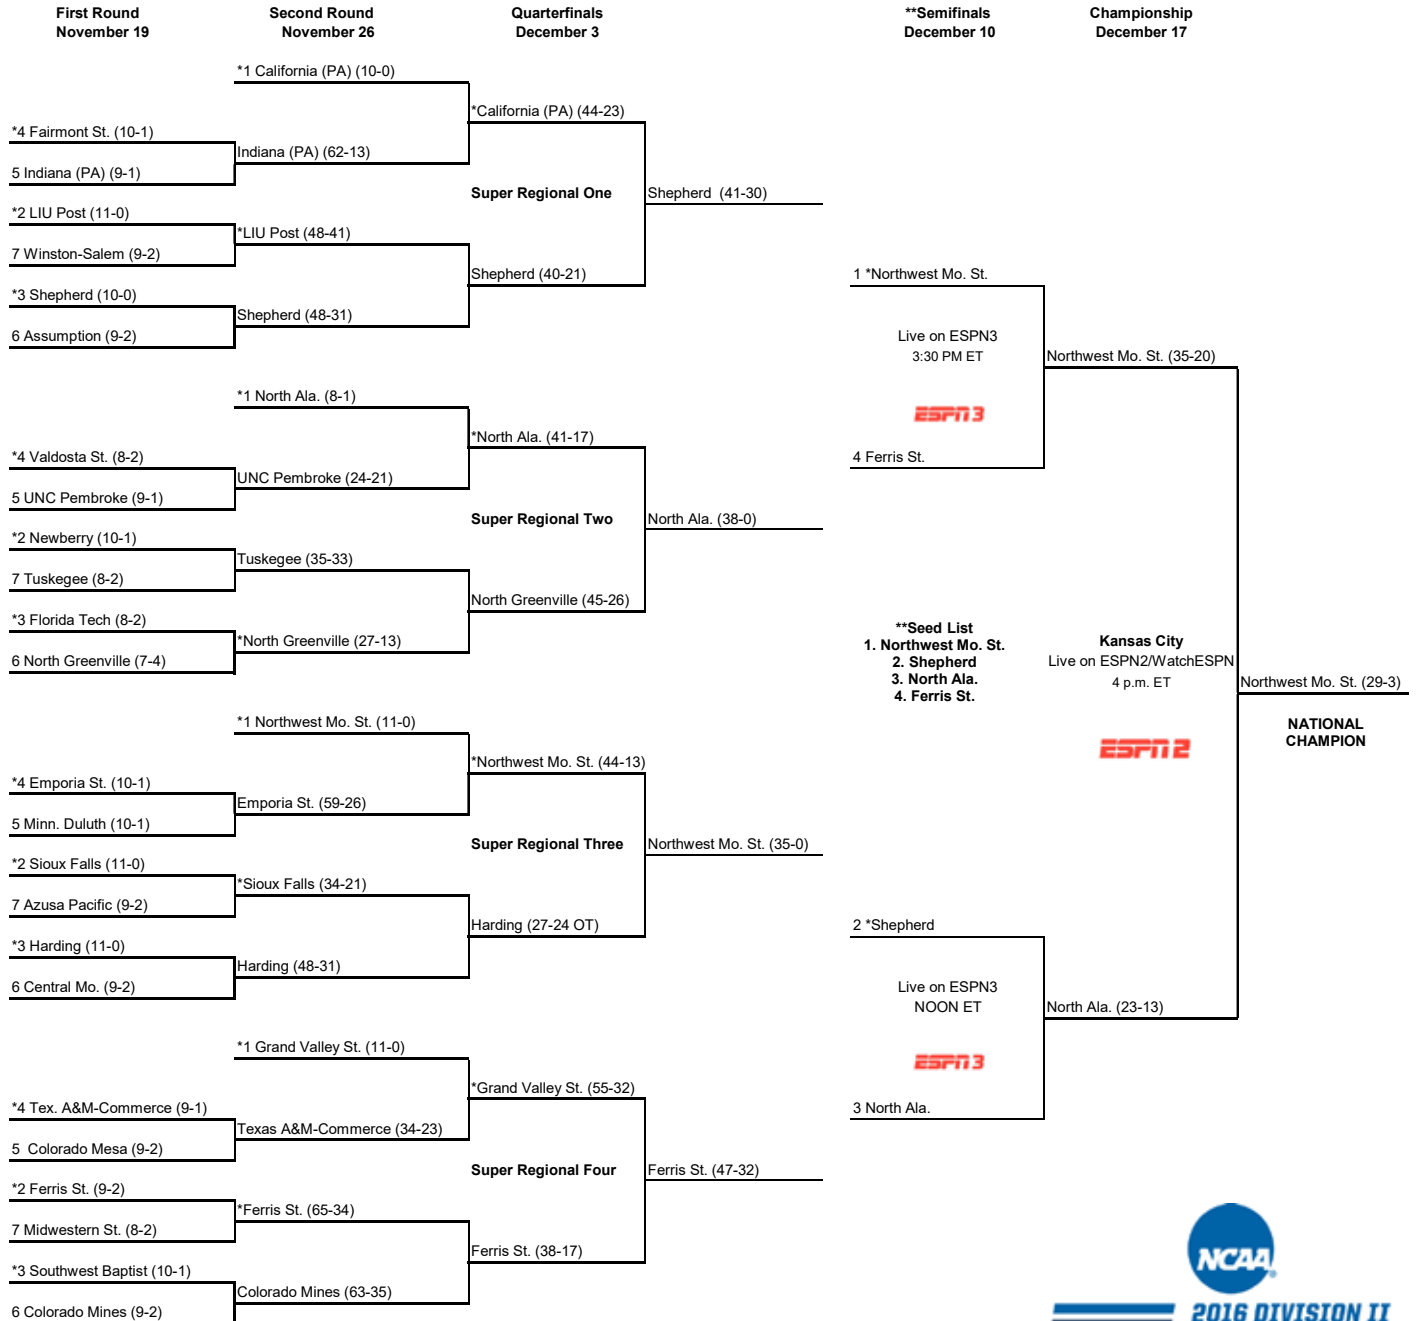

2016 NCAA Division II Football Championship

* Host Institution
All times are Eastern time.
Information subject to change.

**The Division II Football Committee will seed the final four teams following completion of the quarterfinal games.

© 2016 National Collegiate Athletic Association. No commercial use without the NCAA's written permission.
The NCAA opposes all forms of sports wagering.