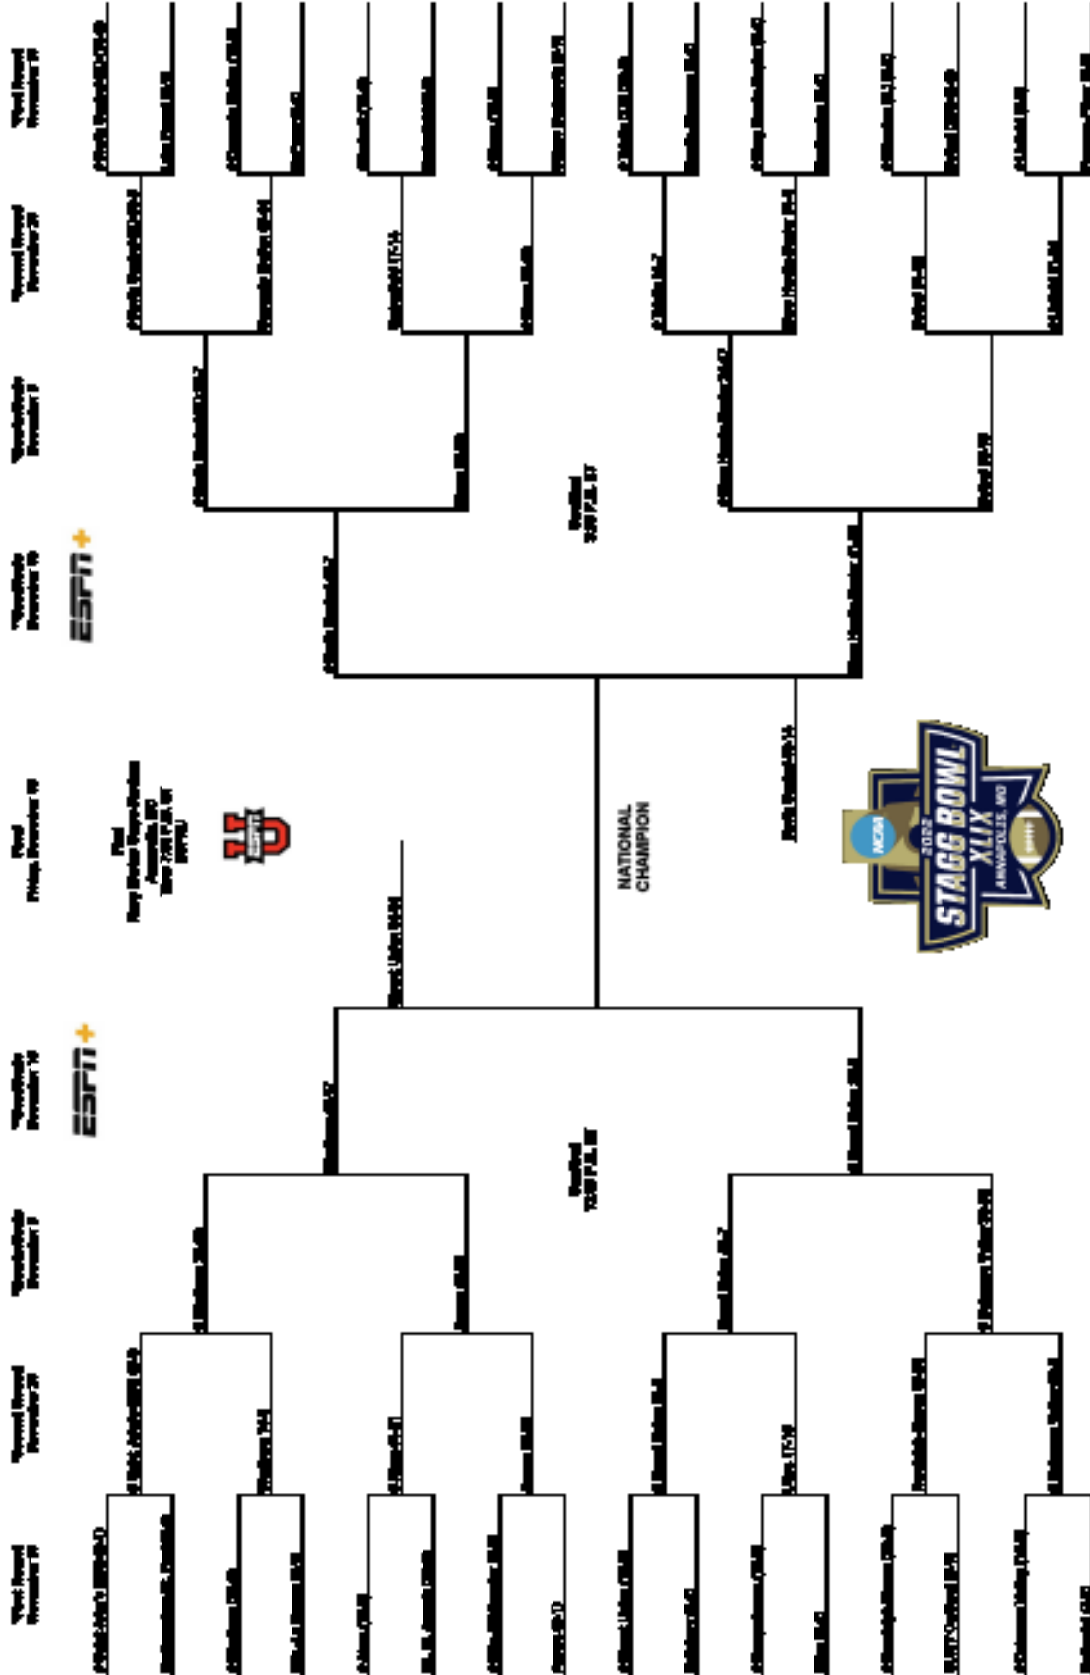

2022 DIVISION III FOOTBALL CHAMPIONSHIP

Final Game: November 30, 2022, 7:30 P.M. ET