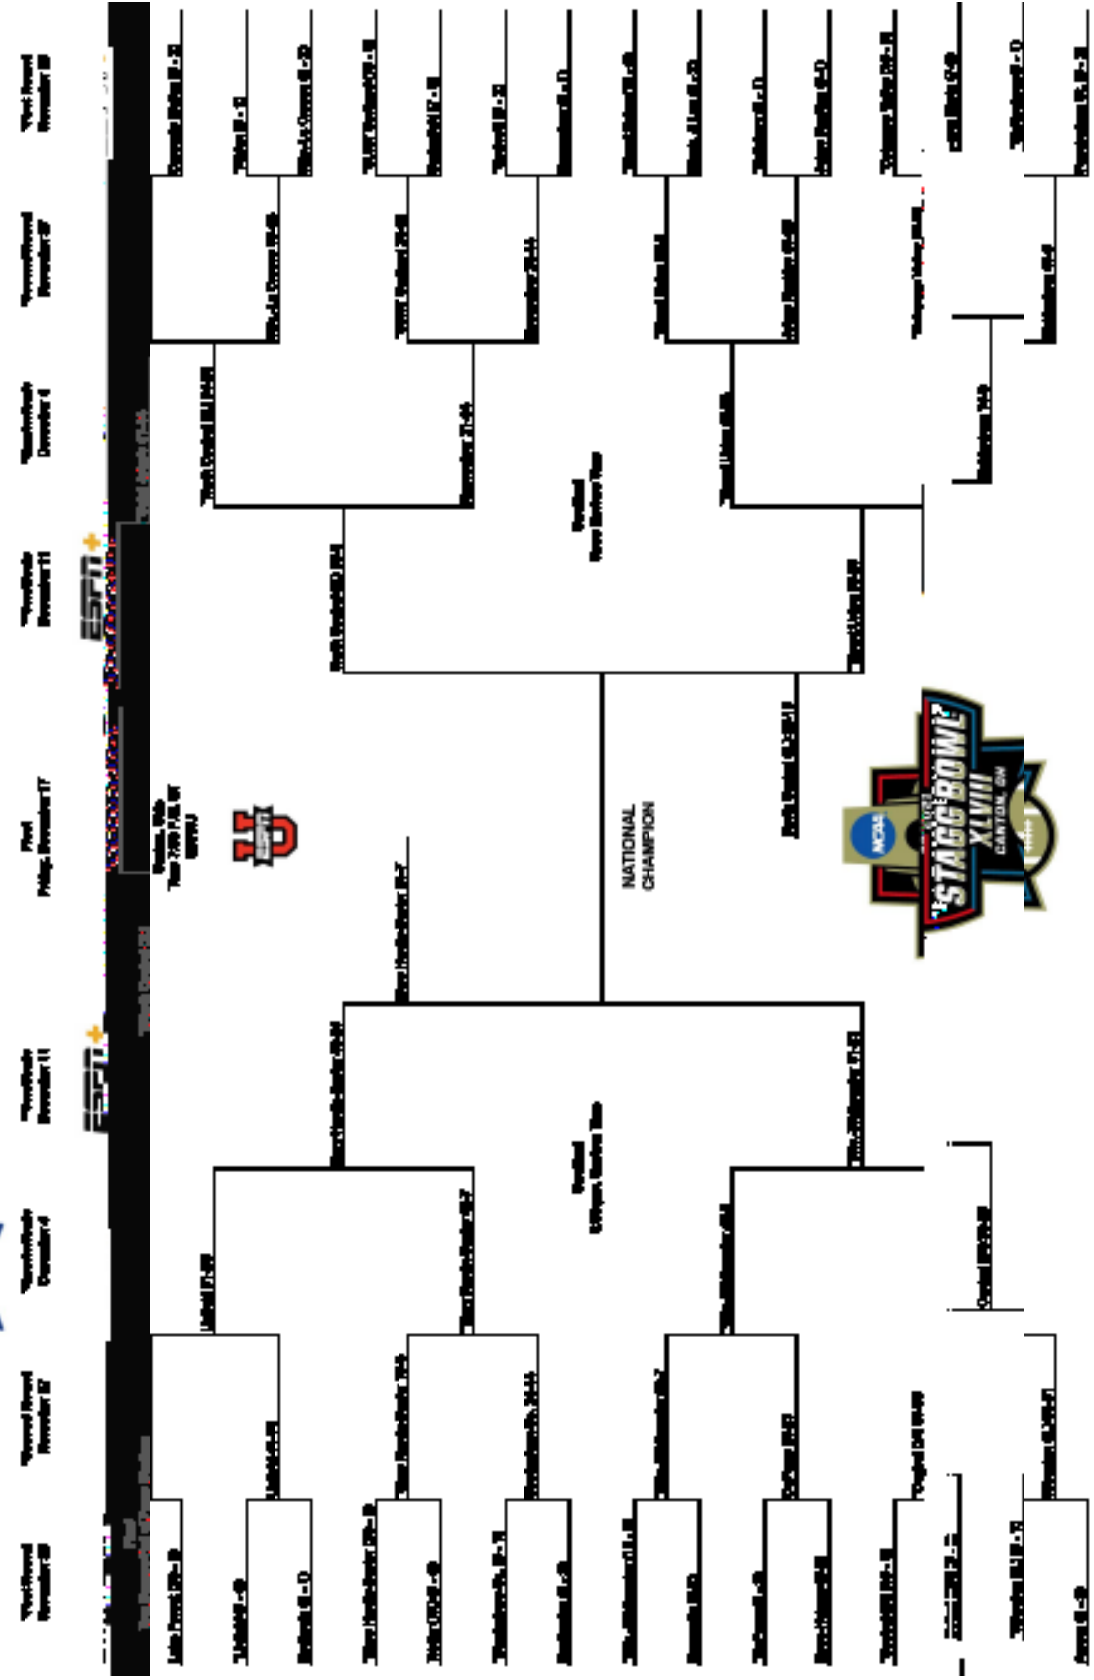

This event is sponsored and operated jointly by the participating institutions as the recipient of corporate contributions in support of the Division III Football Championship.

*Finalist results will be determined by the Division III Football Championship.

†Placement tiebreakers are as follows: