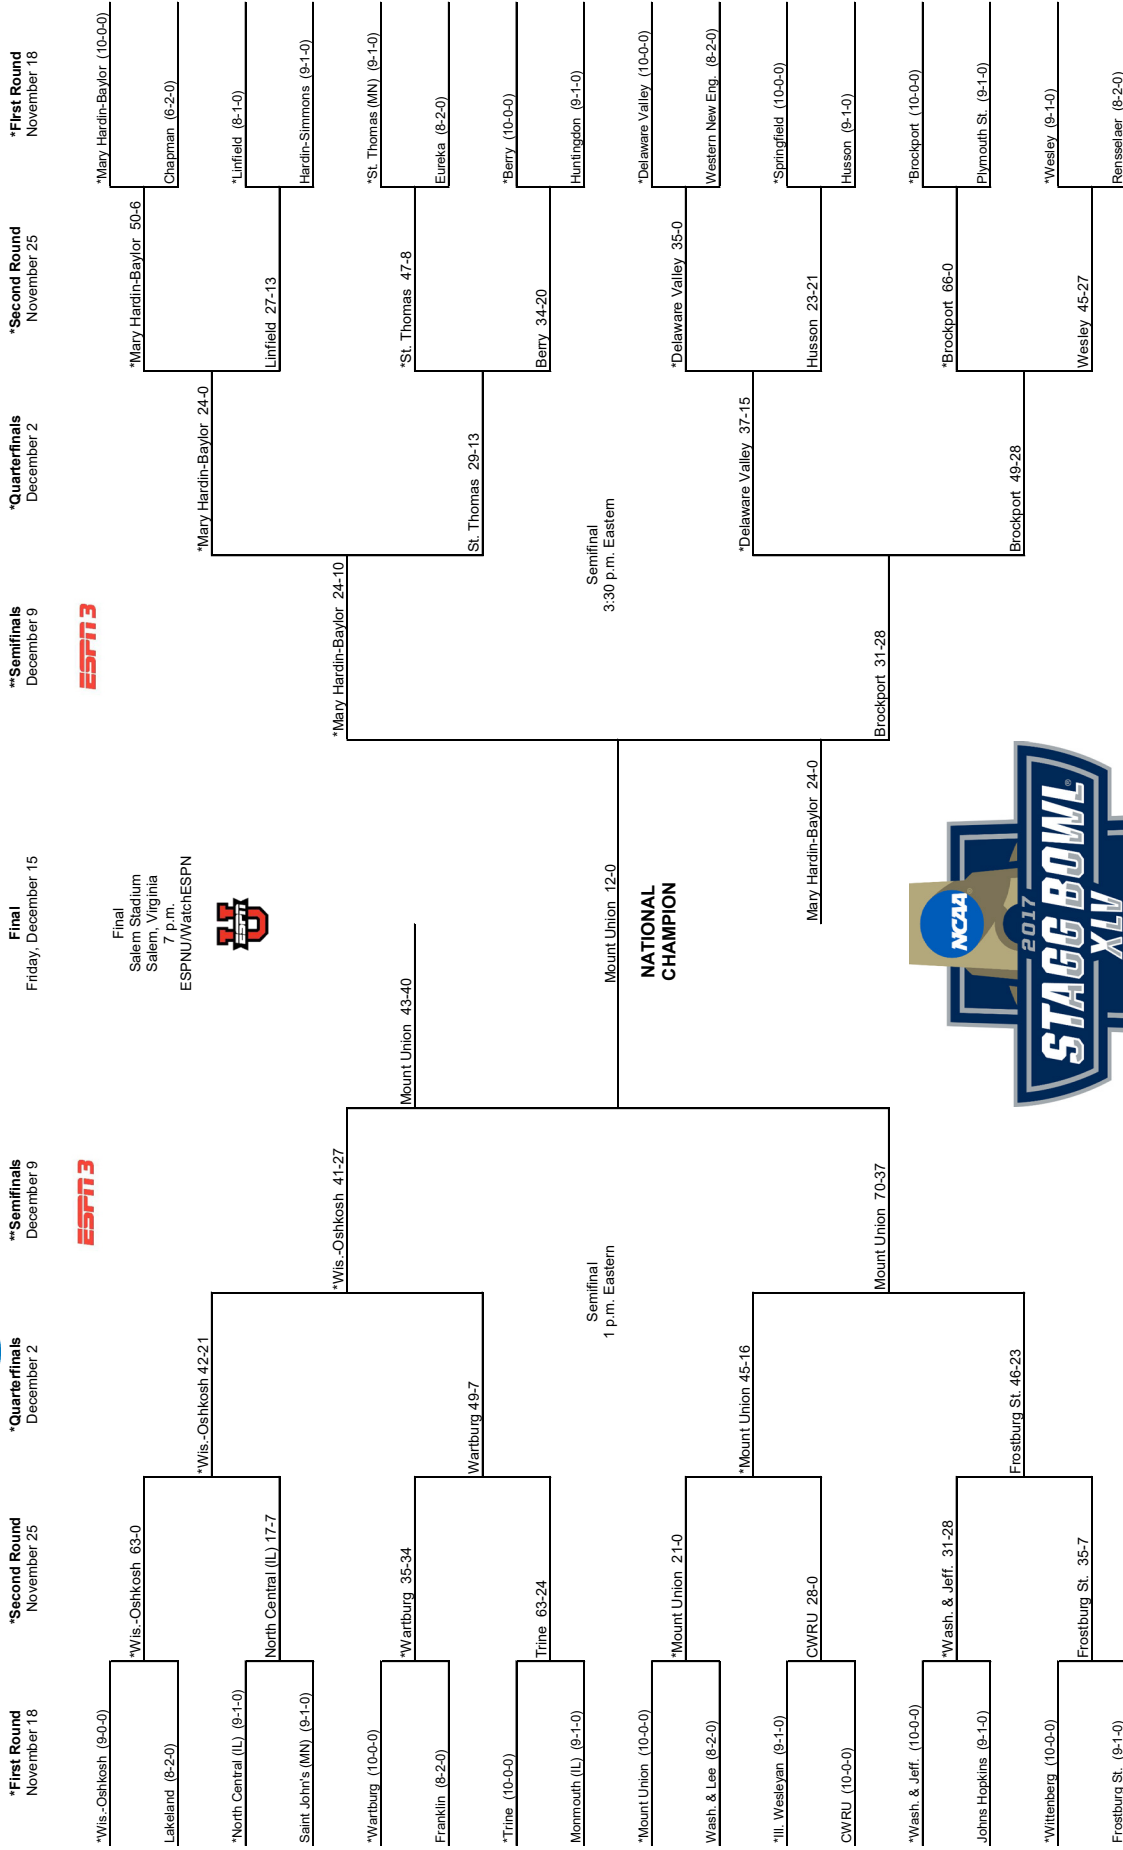

2017 NCAA DIVISION III FOOTBALL CHAMPIONSHIP