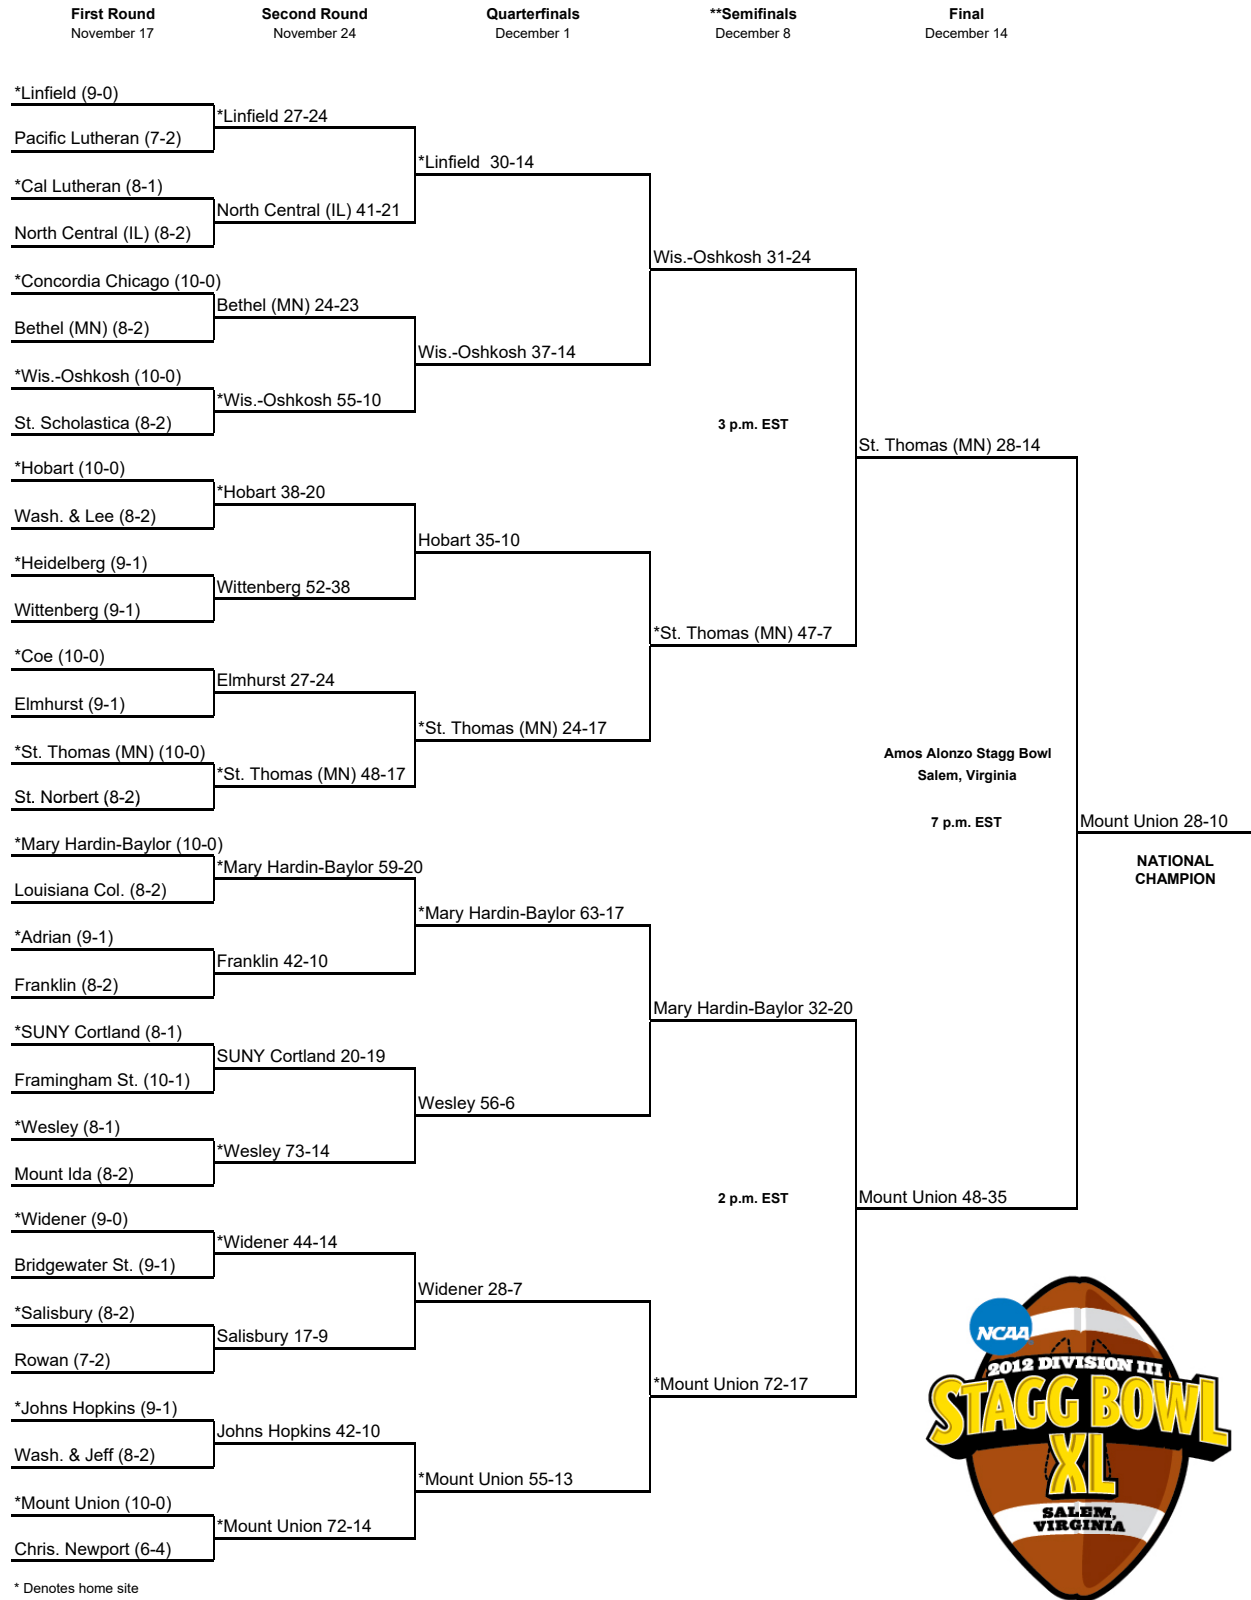

2012 NCAA Division III FOOTBALL CHAMPIONSHIP

* Denotes home site

First-round, second-round and quarterfinal games will be played at noon local time on the campus of competing institutions, or at a site approved by the Division III Football Committee.
**Semifinal rounds will be played at a time determined by TV and the Division III Football Committee.