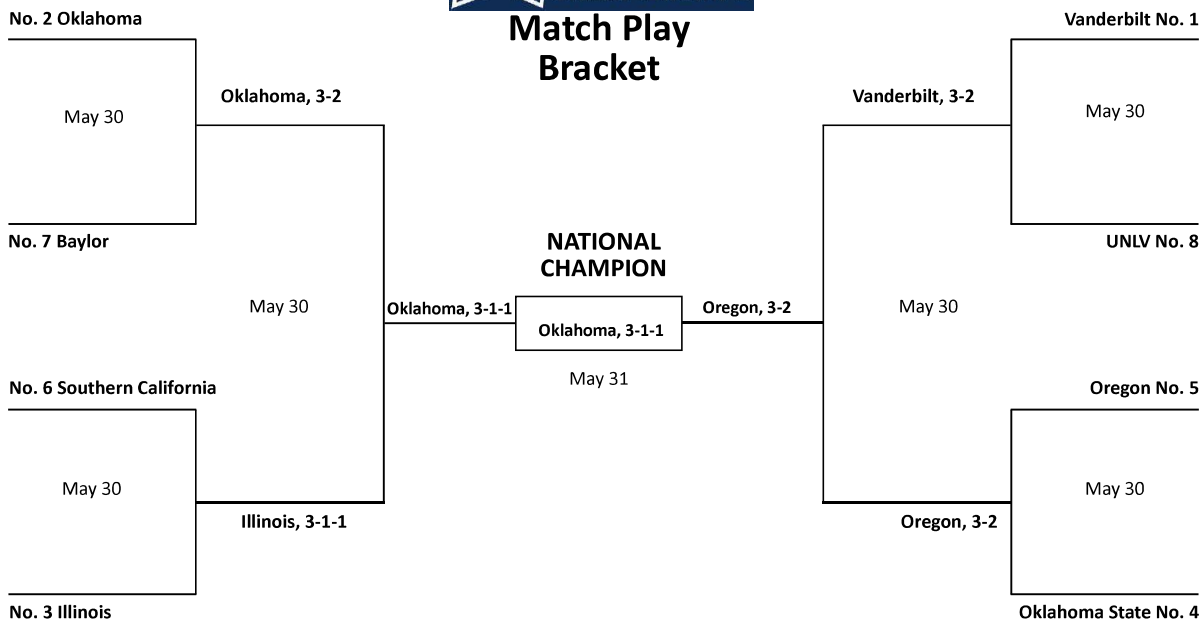

MATCH PLAY BRACKETS

2013 Match Play Bracket

2014 Match Play Bracket

Match Play Bracket

TUESDAY 5/30

WEDNESDAY 5/31

TUESDAY 5/30

Match Play Bracket