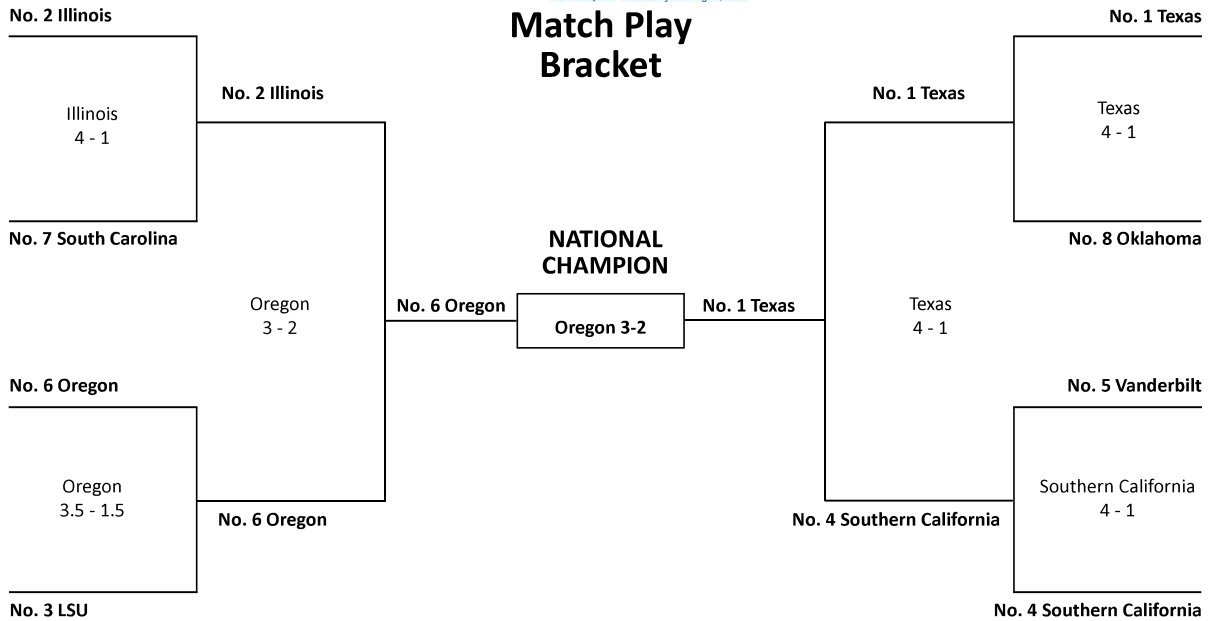

MATCH PLAY BRACKETS

2013 Match Play Bracket

2014 Match Play Bracket

Match Play Bracket

TUESDAY 5/30

WEDNESDAY 5/31

TUESDAY 5/30

Match Play Bracket