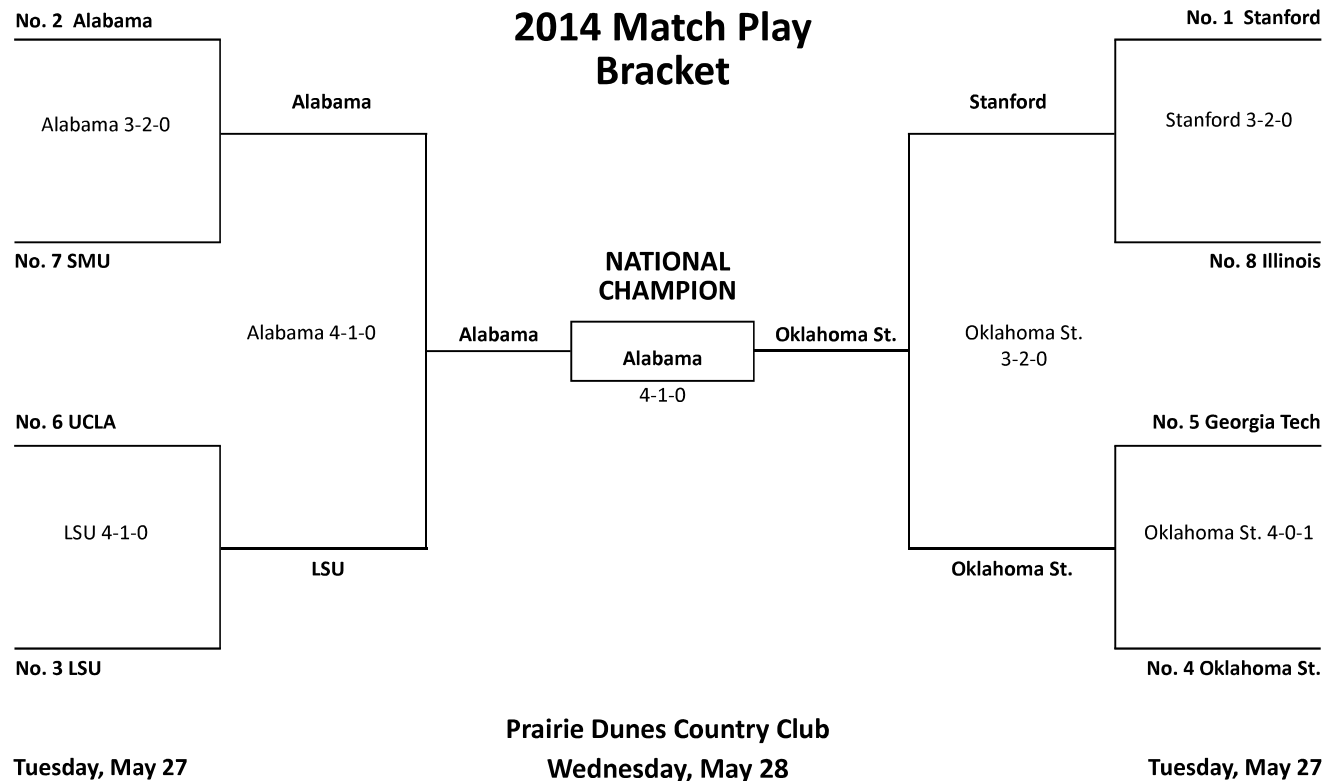

MATCH PLAY BRACKETS

2013 Match Play Bracket

2014 Match Play Bracket

Match Play Bracket

TUESDAY 5/30

WEDNESDAY 5/31

TUESDAY 5/30

Match Play Bracket