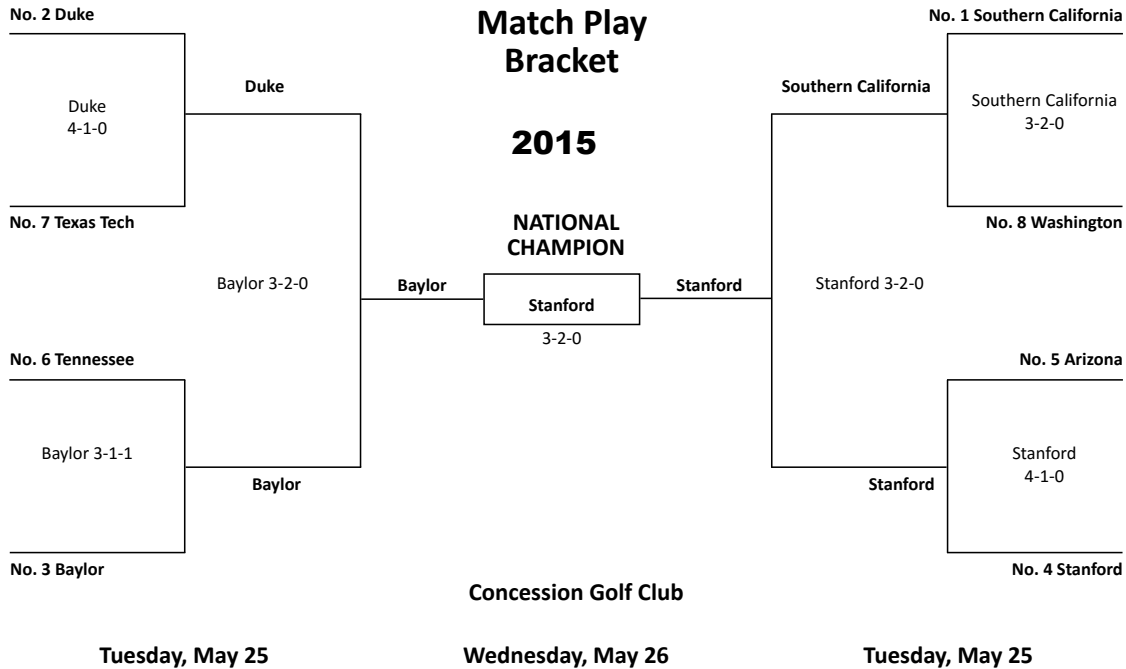

MATCH PLAY BRACKETS

Match Play Bracket 2017

Rich Harvest Farms

Tuesday, May 23

Wednesday, May 24

Tuesday, May 23

Match Play Bracket 2018

Karsten Creek Golf Club