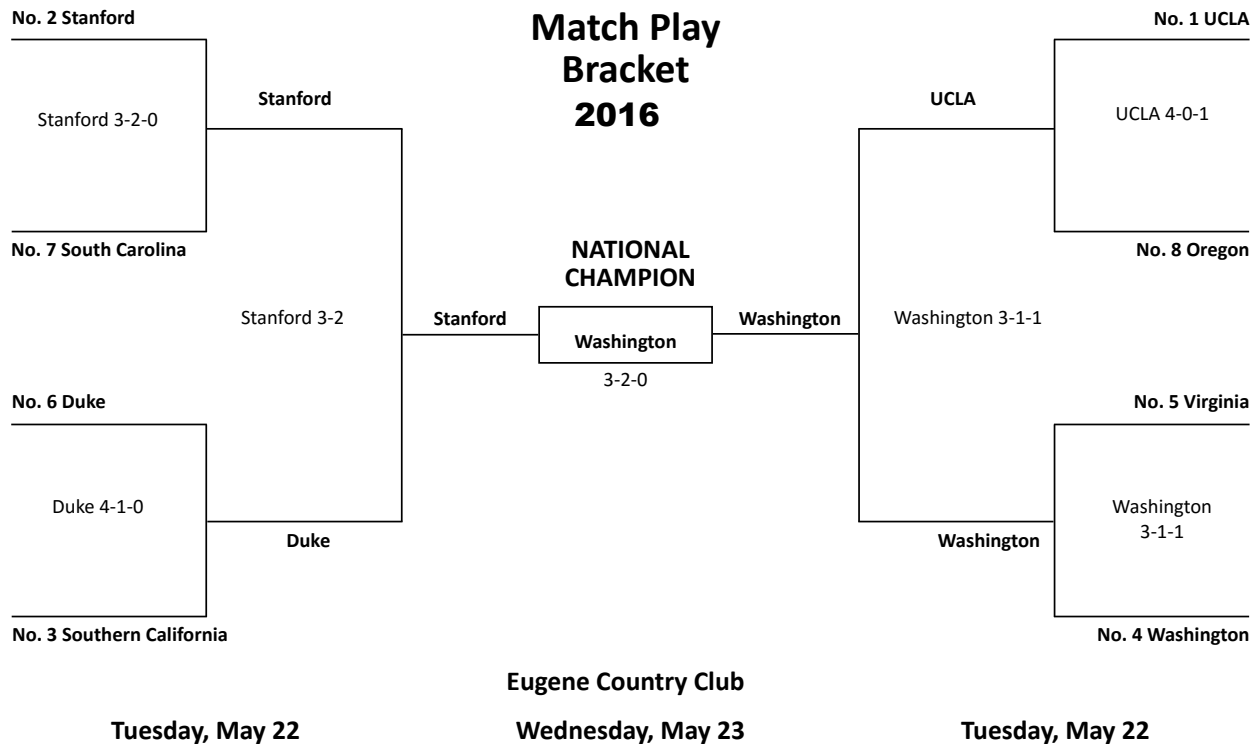

MATCH PLAY BRACKETS

Match Play Bracket 2017

Rich Harvest Farms

Tuesday, May 23

Wednesday, May 24

Tuesday, May 23

Match Play Bracket 2018

Karsten Creek Golf Club