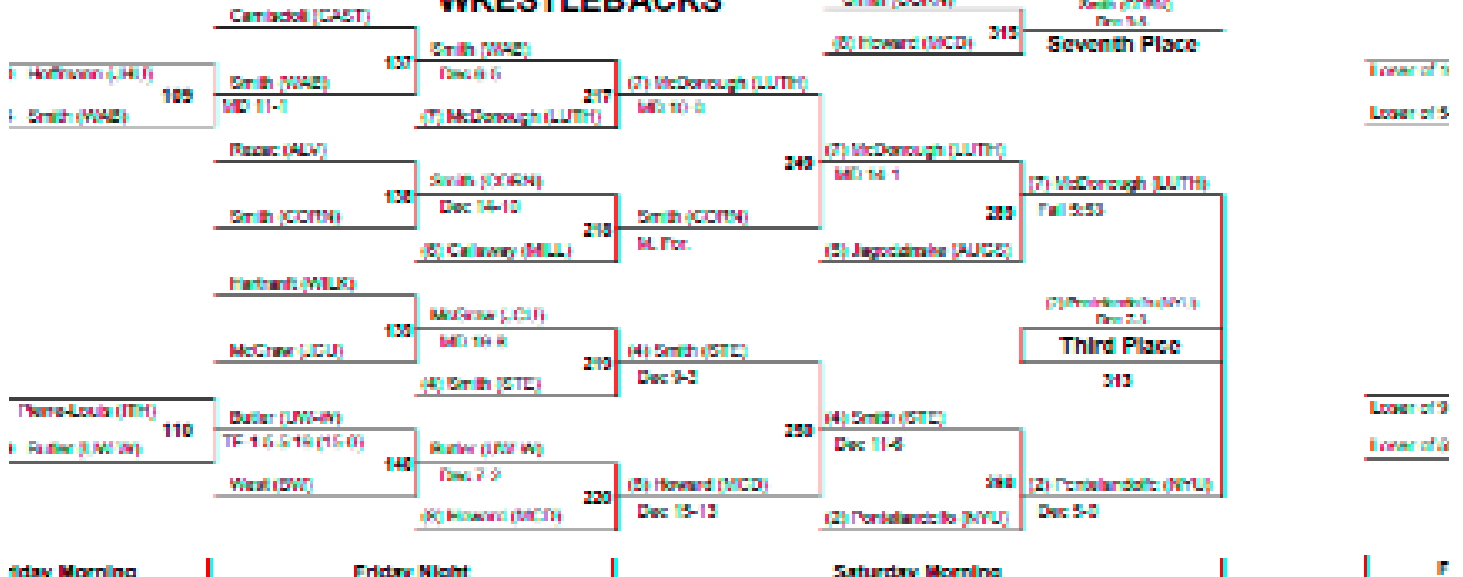

WRESTLEBACKS