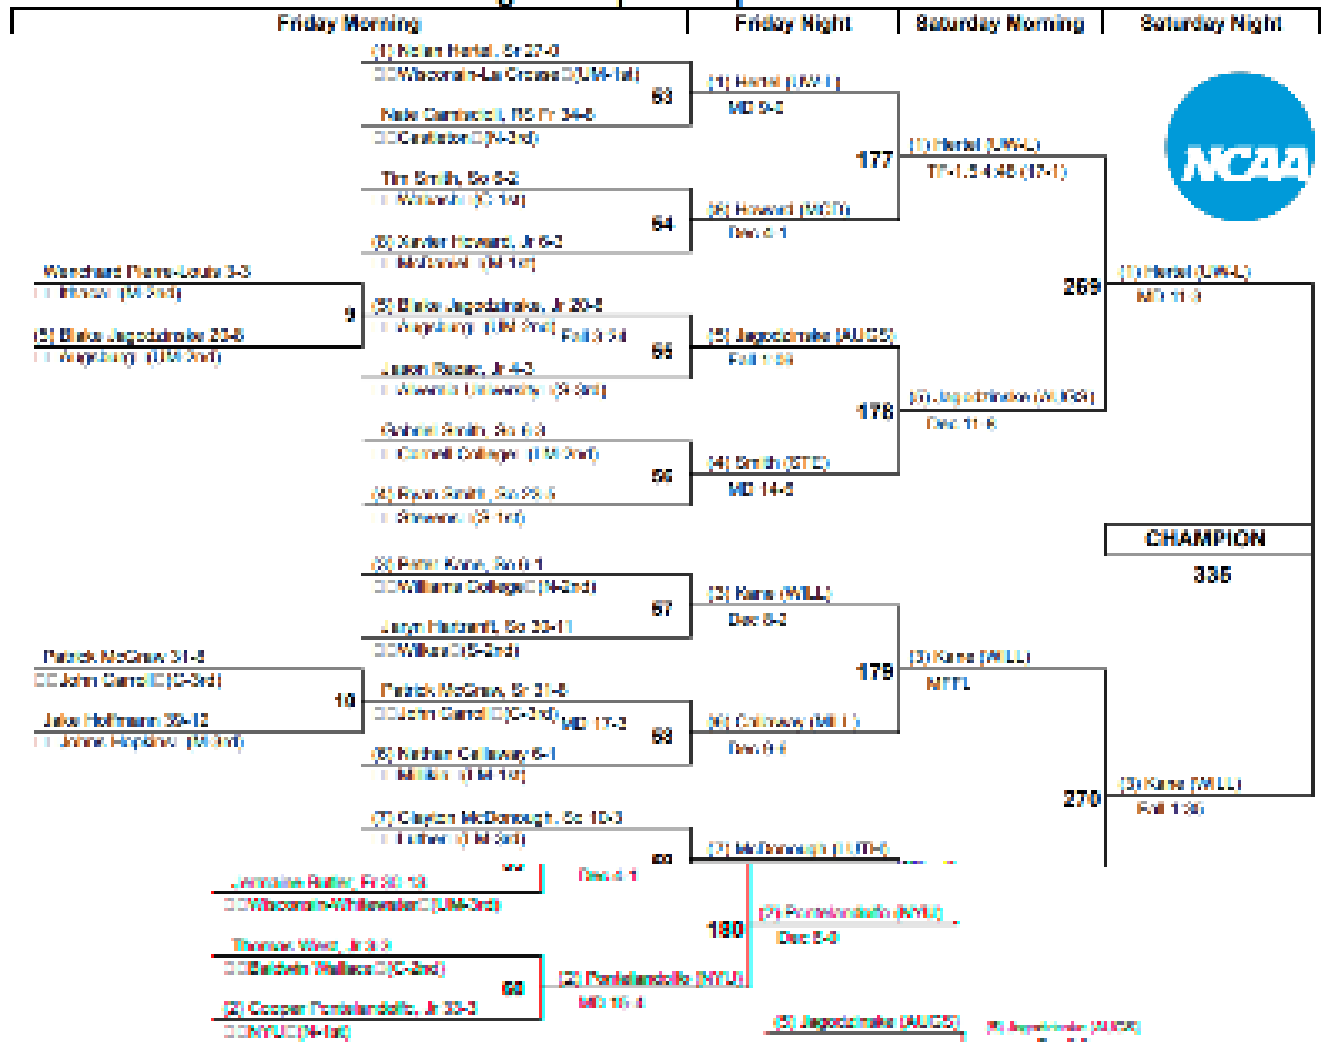

2024 NCAA Division III Wrestling Championships

157 CHAMPIONSHIP