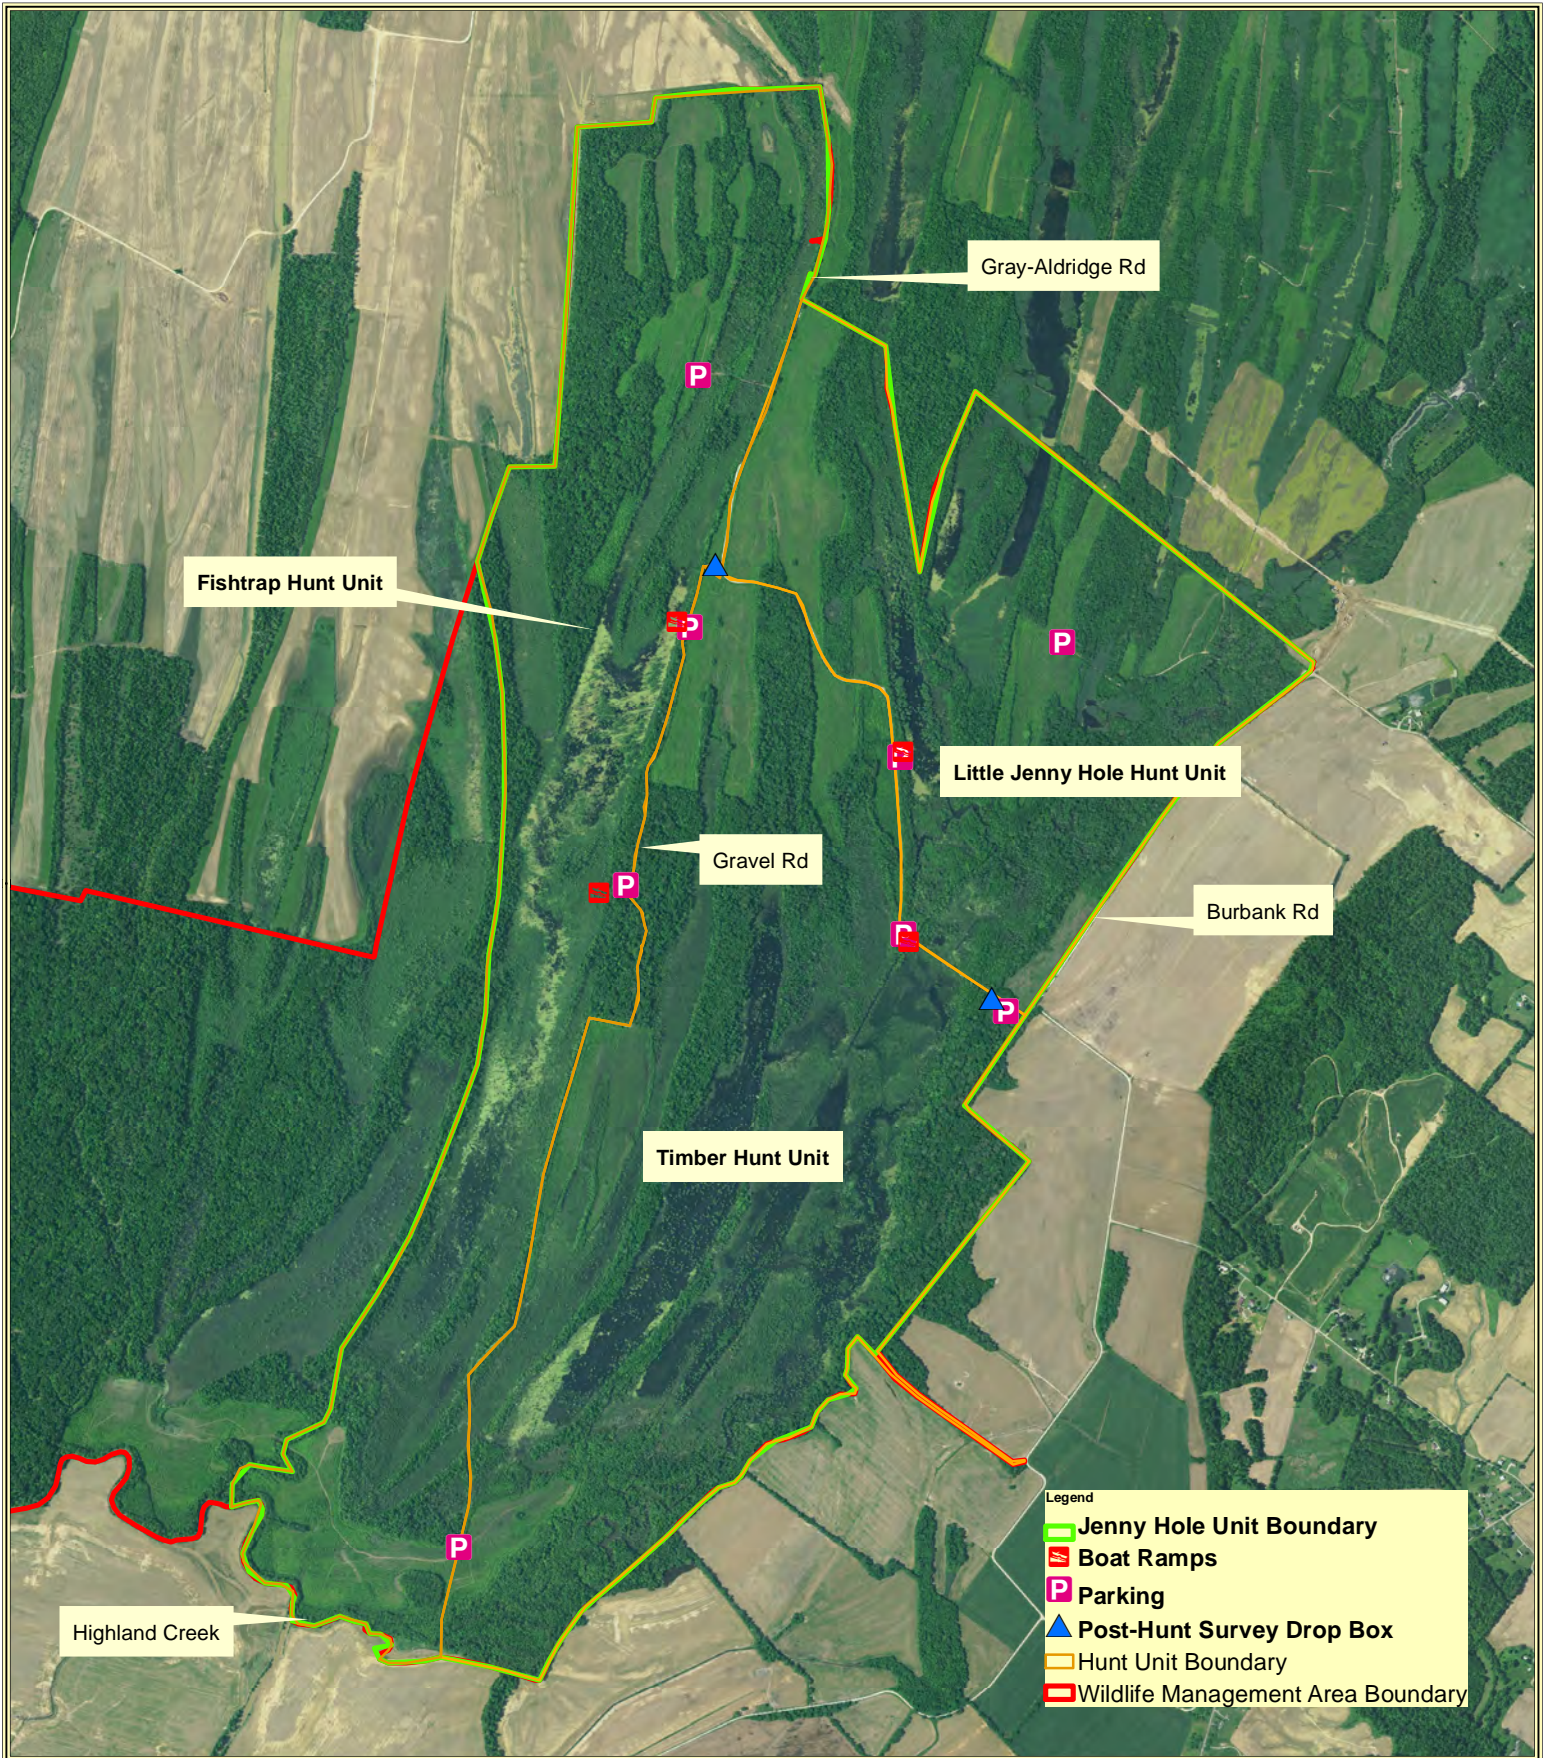

Jenny Hole Waterfowl Hunt Unit Map: Sloughs WMA

8/1/2018

0 0.2 0.4 0.6 0.8 Miles

1:25,750