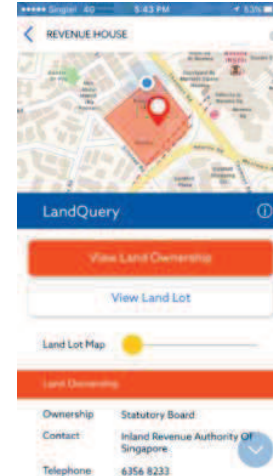

Common Platform

Conduit for public agencies
to provide information
consistently

Granularity

Detailed &
authoritative map
information

Multi-mode Journey
Planner, e.g. walking
routes

Landownership Query

Ministry of
Education -
SchoolQuery