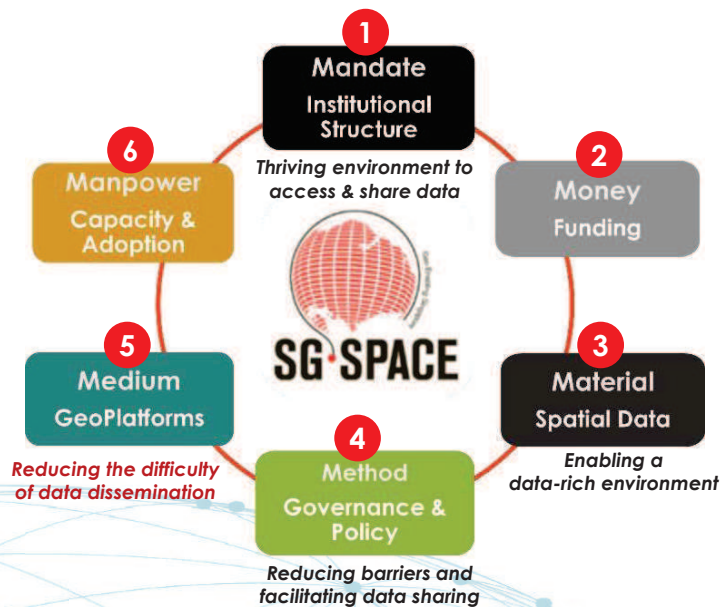

Driving Singapore's Geospatial Development

7 November 2017

Chang Wei Mun
GeoSpatial & Data Division
Singapore Land Authority

©SLA 2017

1

Singapore's National Spatial Data Infrastructure

Singapore Geospatial Collaborative Environment (SG-SPACE) Vision:
A Spatially-Enabled Nation

©SLA 2017

2

WOG Geo-Infrastructures Enable Data Sharing

GeoCommunities Connecting Agencies to Solve Problems Together

New OneMap Fosters Innovation & Data Sharing

OneMap functions (examples):

Localization

Services & content
customized to Singapore
context

Common Platform

Conduit for public agencies
to provide information
consistently

Granularity

Detailed &
authoritative map
information

Multi-mode Journey
Planner, e.g. walking
routes

Landownership Query

Ministry of
Education -
SchoolQuery