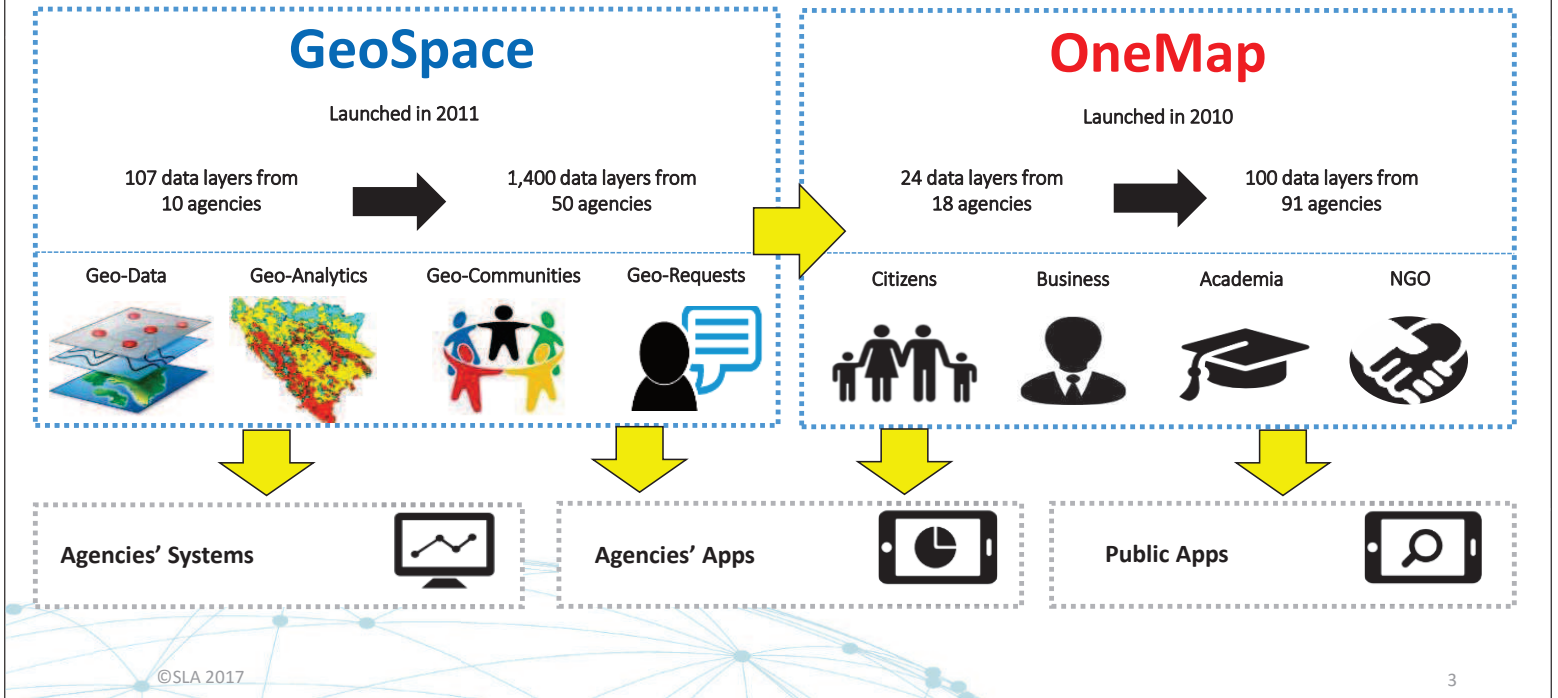

Driving Singapore's Geospatial Development

7 November 2017

Chang Wei Mun
GeoSpatial & Data Division
Singapore Land Authority

©SLA 2017

1

Singapore's National Spatial Data Infrastructure

Singapore Geospatial Collaborative Environment (SG-SPACE) Vision:
A Spatially-Enabled Nation

©SLA 2017

2

WOG Geo-Infrastructures Enable Data Sharing

GeoCommunities Connecting Agencies to Solve Problems Together

New OneMap Fosters Innovation & Data Sharing

OneMap functions (examples):

Localization

Services & content
customized to Singapore
context

Common Platform

Conduit for public agencies
to provide information
consistently

Granularity

Detailed &
authoritative map
information

Multi-mode Journey
Planner, e.g. walking
routes

Landownership Query

Ministry of
Education -
SchoolQuery