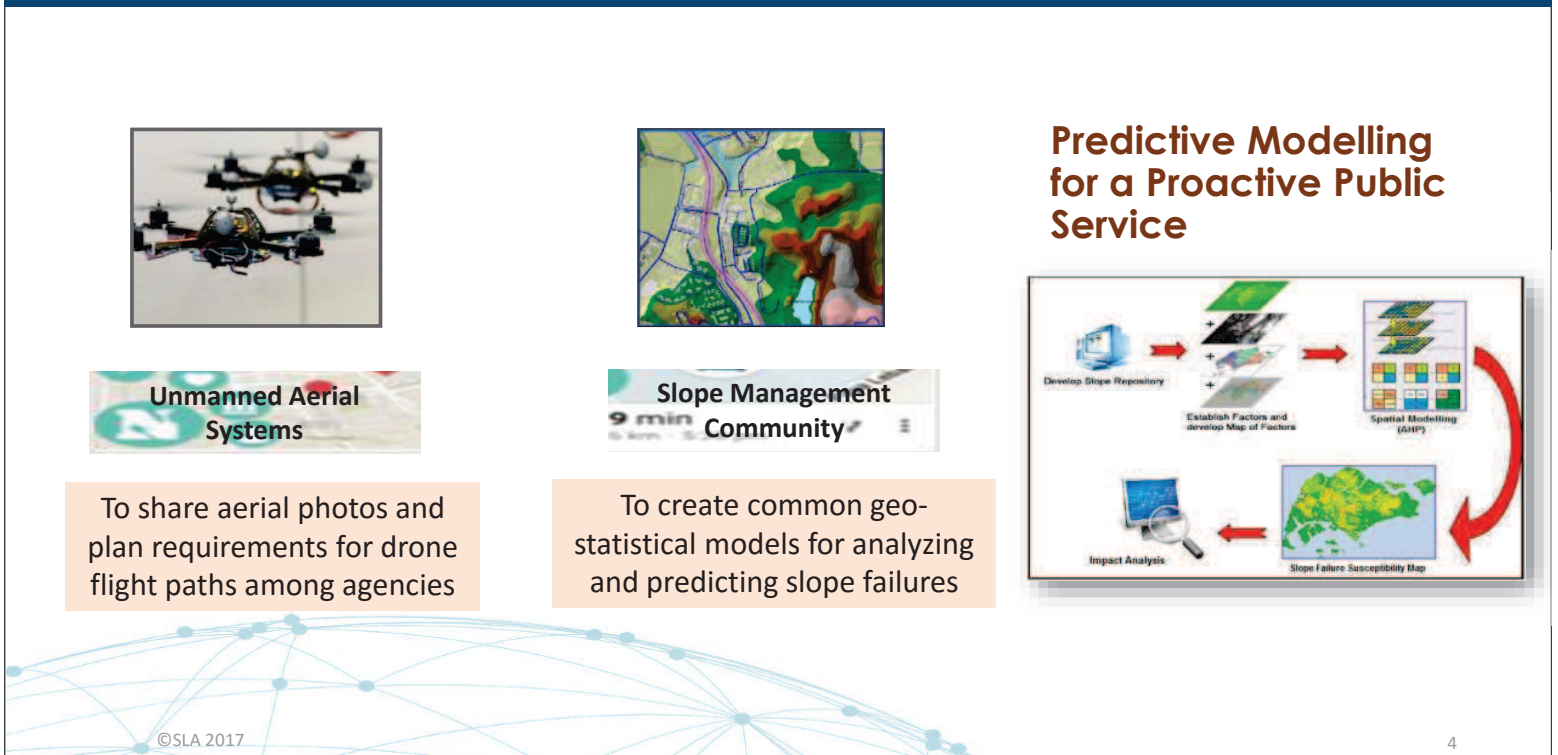

Driving Singapore's Geospatial Development

7 November 2017

Chang Wei Mun
GeoSpatial & Data Division
Singapore Land Authority

©SLA 2017

1

Singapore's National Spatial Data Infrastructure

Singapore Geospatial Collaborative Environment (SG-SPACE) Vision:
A Spatially-Enabled Nation

©SLA 2017

2

WOG Geo-Infrastructures Enable Data Sharing

GeoCommunities Connecting Agencies to Solve Problems Together

New OneMap Fosters Innovation & Data Sharing

OneMap functions (examples):

Localization

Services & content
customized to Singapore
context

Common Platform

Conduit for public agencies
to provide information
consistently

Granularity

Detailed &
authoritative map
information

Multi-mode Journey
Planner, e.g. walking
routes

Landownership Query

Ministry of
Education -
SchoolQuery