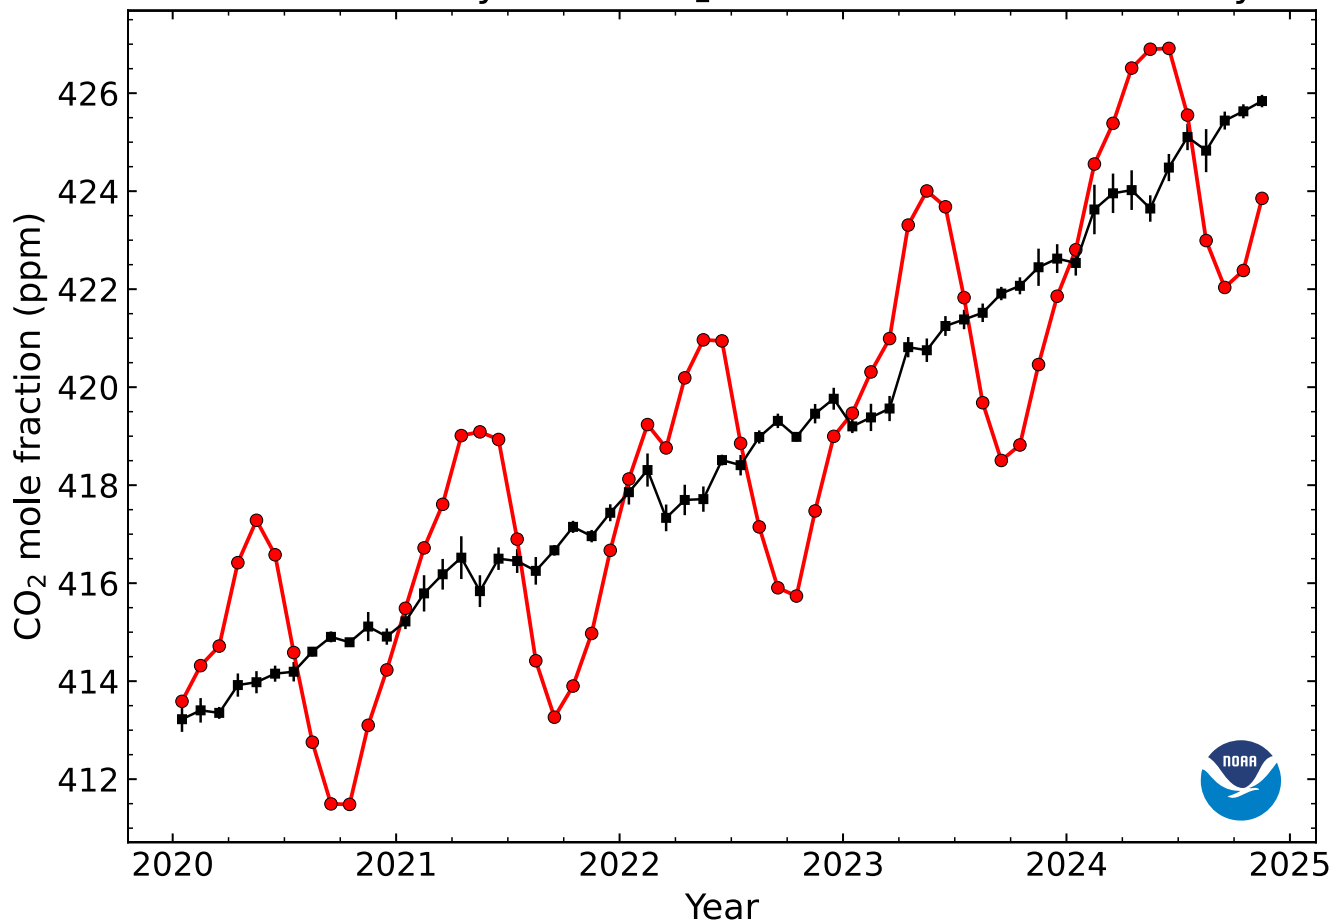

Recent Monthly Mean CO₂ at Mauna Loa Observatory

2024-December-05