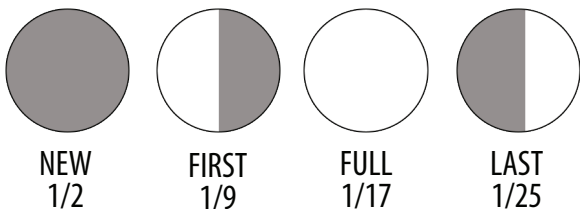

Ianuali | January Skies at 8pm

'Ākau (North)

This star chart incorporates the Hawaiian Star Compass and is oriented for an observer looking up and facing South. In this orientation, the Hikina (East) horizon is on the left and the Komohana (West) horizon is on the right.

This chart reflects the night sky over Hawai'i at 8pm.

January Moon Phases

January Highlights

> **Featured Starline** - Our January through March featured starline returns us to Kekāomakali'i, The Bailer of Makali'i. Makali'i is the asterism, Pleiades, in Greek mythology it means the Seven Divine Sisters of Pleione. This starline depicts an image of a bailer to scoop out water filling the bottom of a canoe. We trace the outline of the bailer beginning with the star Capella, Hōkūlei (Wreath of Stars), in the constellation Auriga, the Goat Herder. Hōkūlei, is an excellent marker on our star compass as it rises northeast and sets northwest.