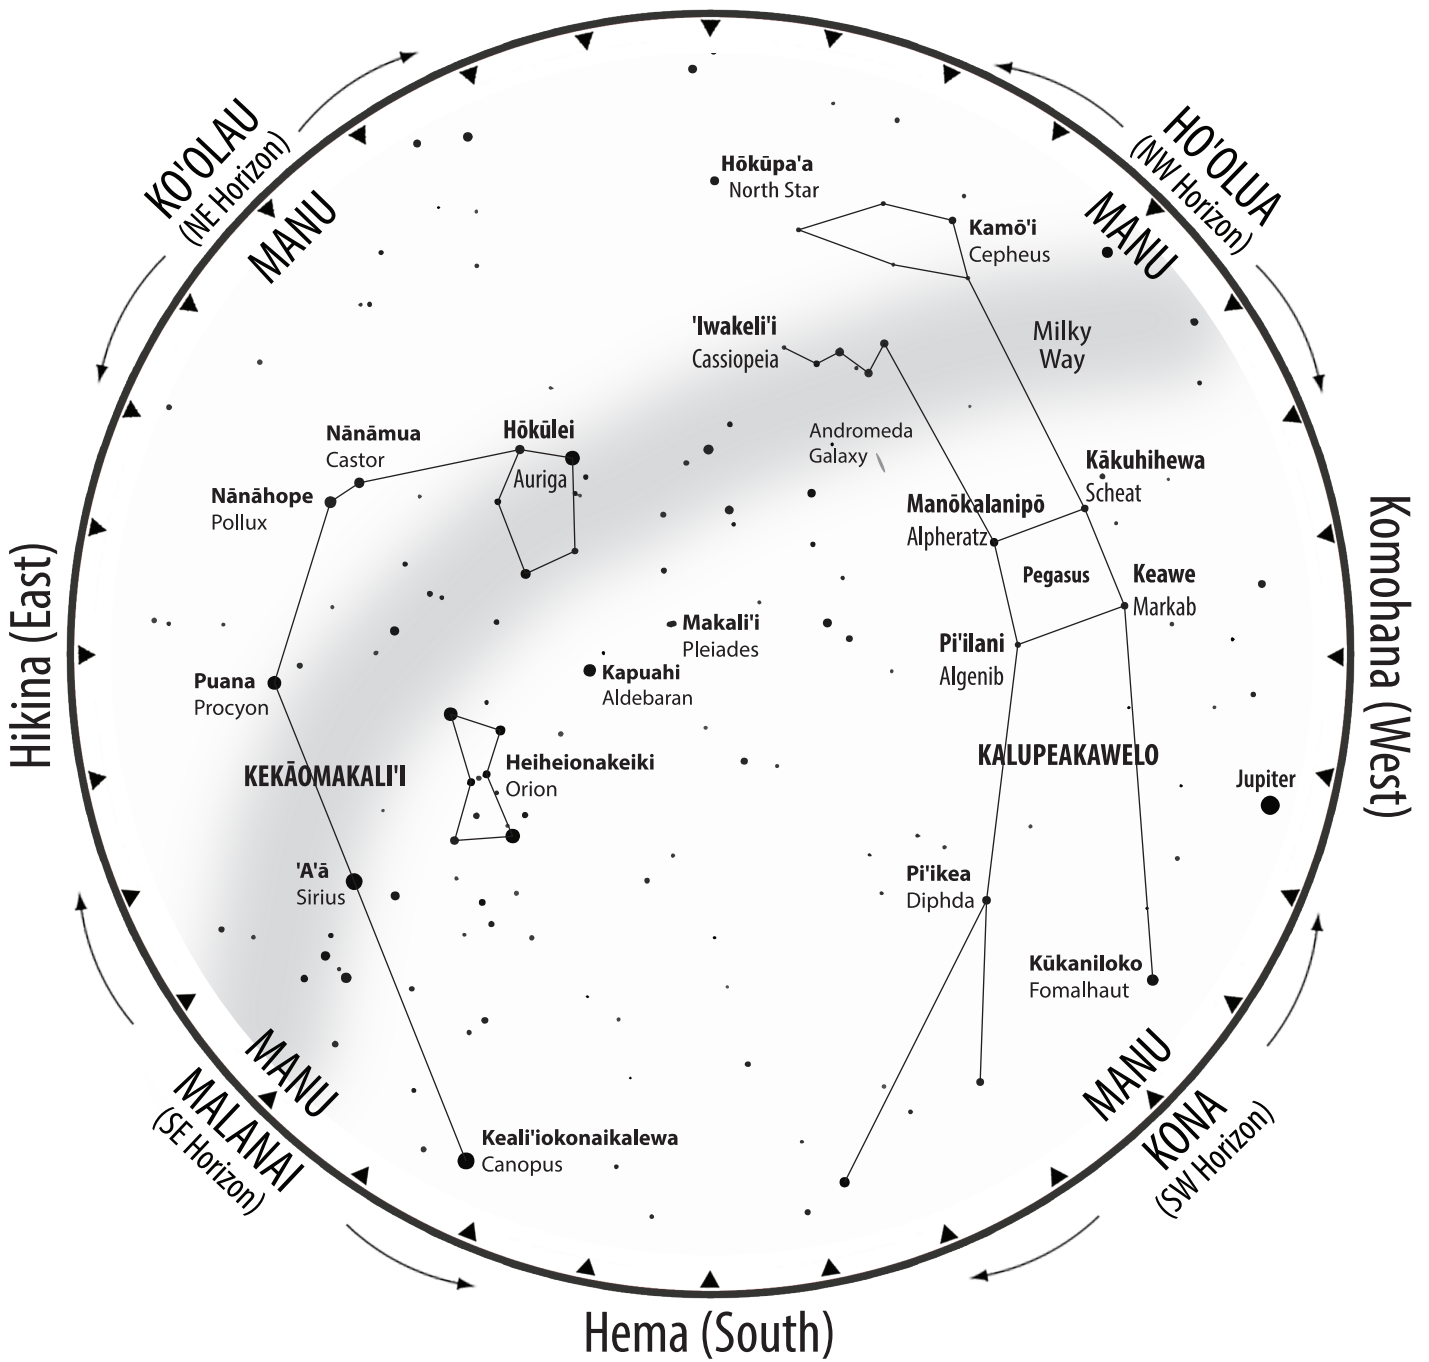

Ianuali | January Skies at 8pm

'Ākau (North)

This star chart incorporates the Hawaiian Star Compass and is oriented for an observer looking up and facing South. In this orientation, the Hikina (East) horizon is on the left and the Komohana (West) horizon is on the right.

This chart reflects the night sky over Hawai'i at 8pm.

January Moon Phases

January Highlights

> **Featured Starline** - Our January through March featured starline returns us to Kekāomakali'i, The Bailer of Makali'i. Makali'i is the asterism, Pleiades, in Greek mythology it means the Seven Divine Sisters of Pleione. This starline depicts an image of a bailer to scoop out water filling the bottom of a canoe. We trace the outline of the bailer beginning with the star Capella, Hōkūlei (Wreath of Stars), in the constellation Auriga, the Goat Herder. Hōkūlei, is an excellent marker on our star compass as it rises northeast and sets northwest.

'IMILOA

Sharing Hawai'i's Legacy of Exploration

Star Name Credit: Polynesian Voyaging Society Archives