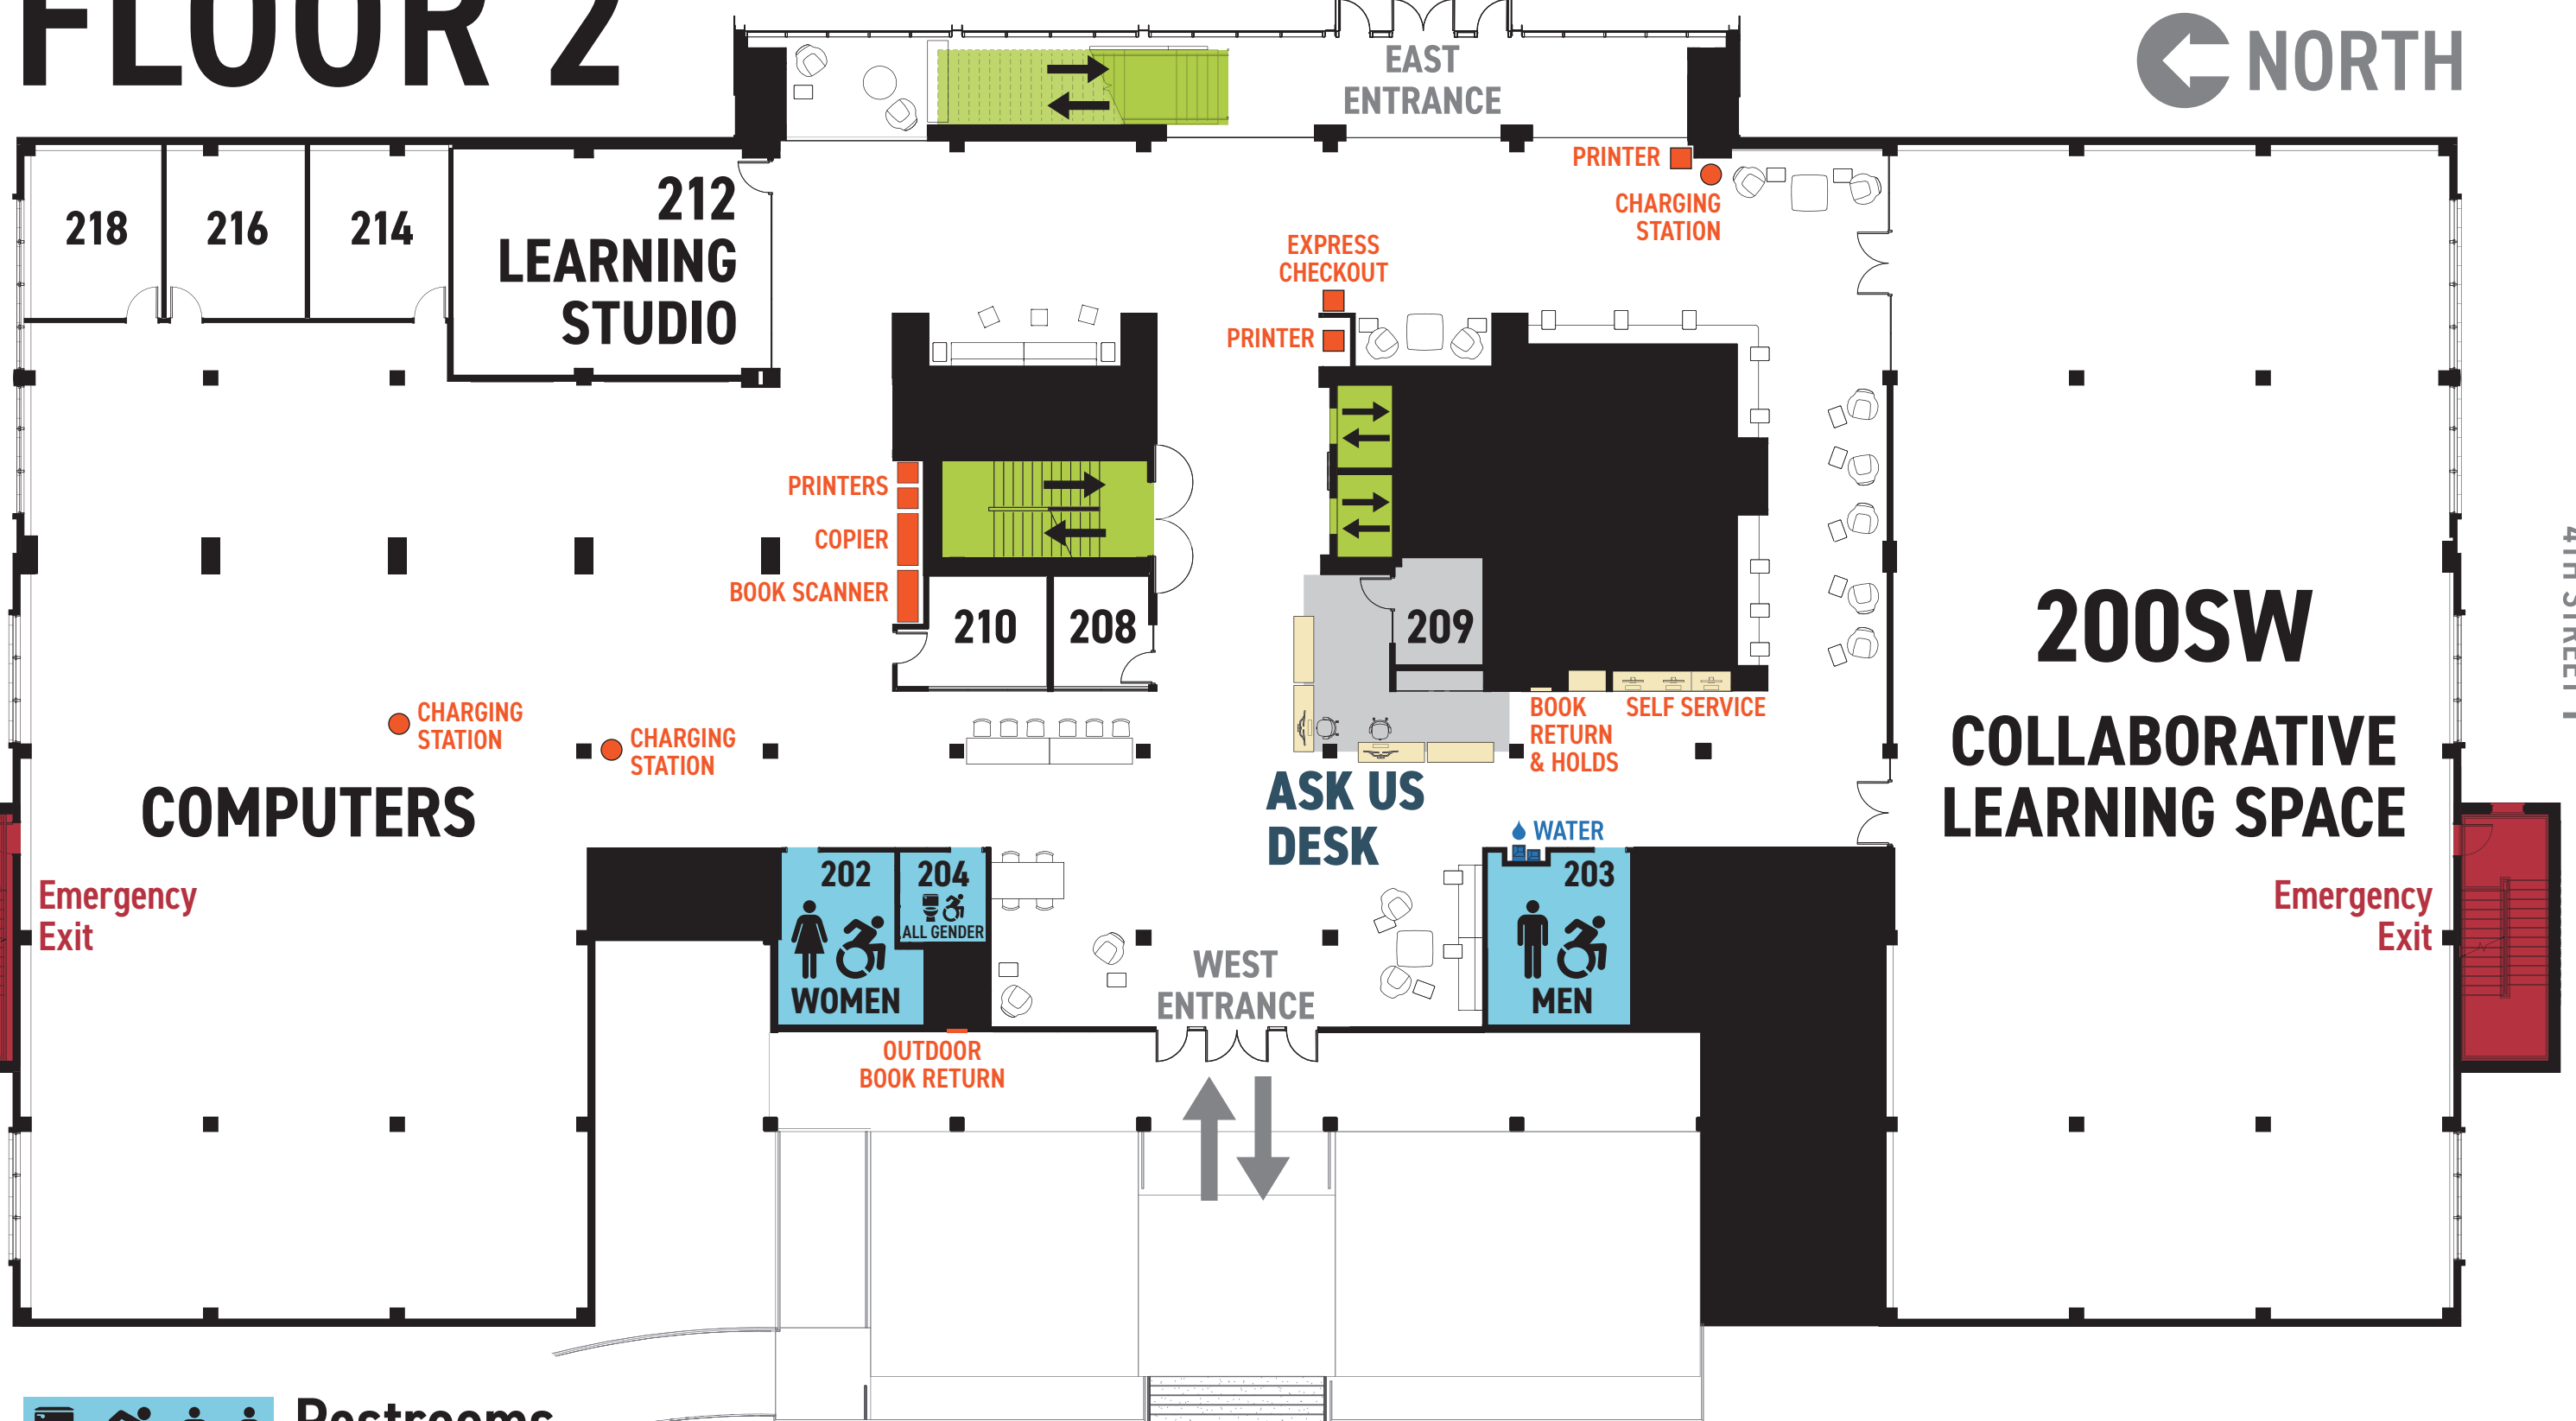

FLOOR 2

UNIVERSITY BLVD – MALL ↑

4TH STREET ↑

Restrooms

All Gender / Accessible / Men / Women

Elevators/Stairs

HIGHLAND AVE BIKE PATH ↓