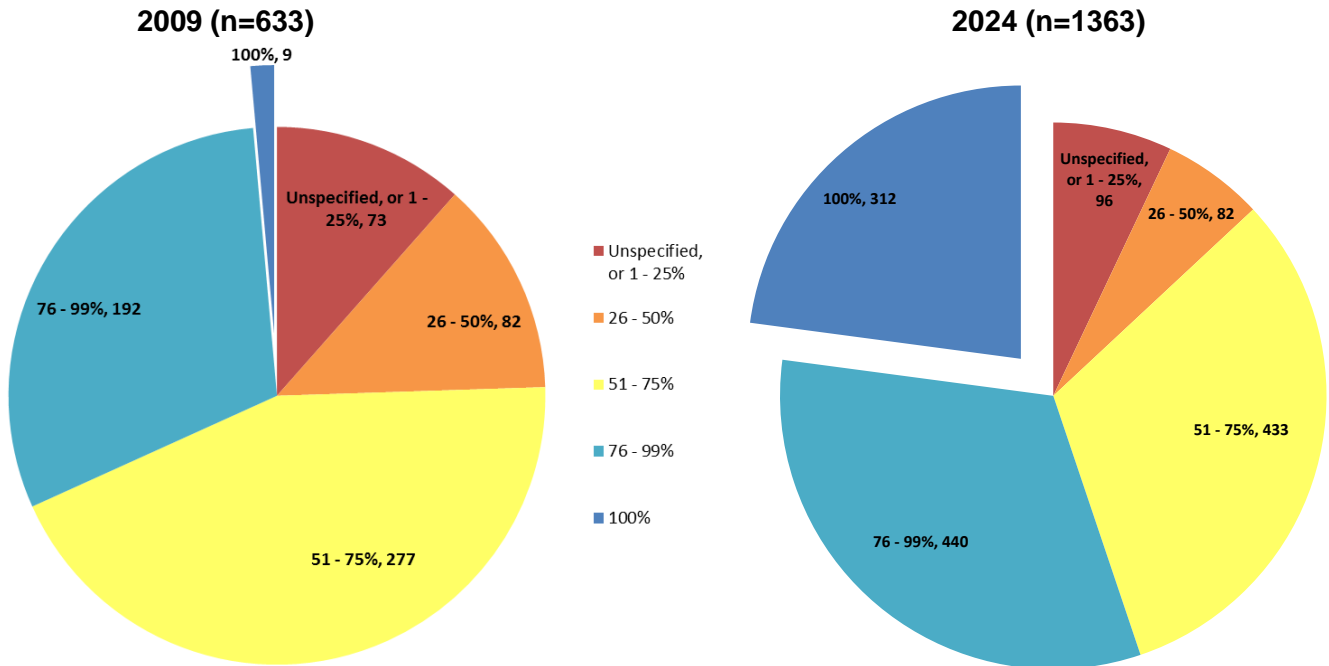

State and Local 100% Smokefree Hotel and Motel Guest Room Laws
 Enacted as of January 1, 2024

Click here <https://no-smoke.org/category/hotels> for more information about smokefree hotels.

Number of State and Local Laws by Percent of Smokefree Hotel Rooms: Progression

The following table includes state laws requiring that all hotel and motel rooms be 100% smokefree.

State
1. California
2. Colorado
3. Connecticut
4. Indiana

State
5. Michigan
6. North Dakota
7. Vermont
8. Wisconsin