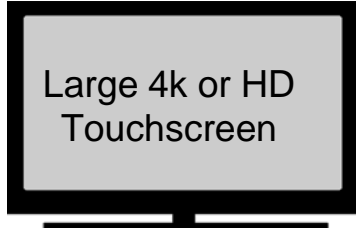

# Dual Screen Mode

Globe appears on both screens, navigation only appears on smaller screen, supplementary graphics and labels appear on larger screen only (mostly)

OR

# Single Screen Mode

Everything on a single screen - graphics, navigation, labels

Large 4k or HD  
Touchscreen

Desktop or Laptop with  
touchscreen for control

OR

4k or HD  
Television  
(or projector)

Desktop or Laptop with  
keyboard and mouse  
for control