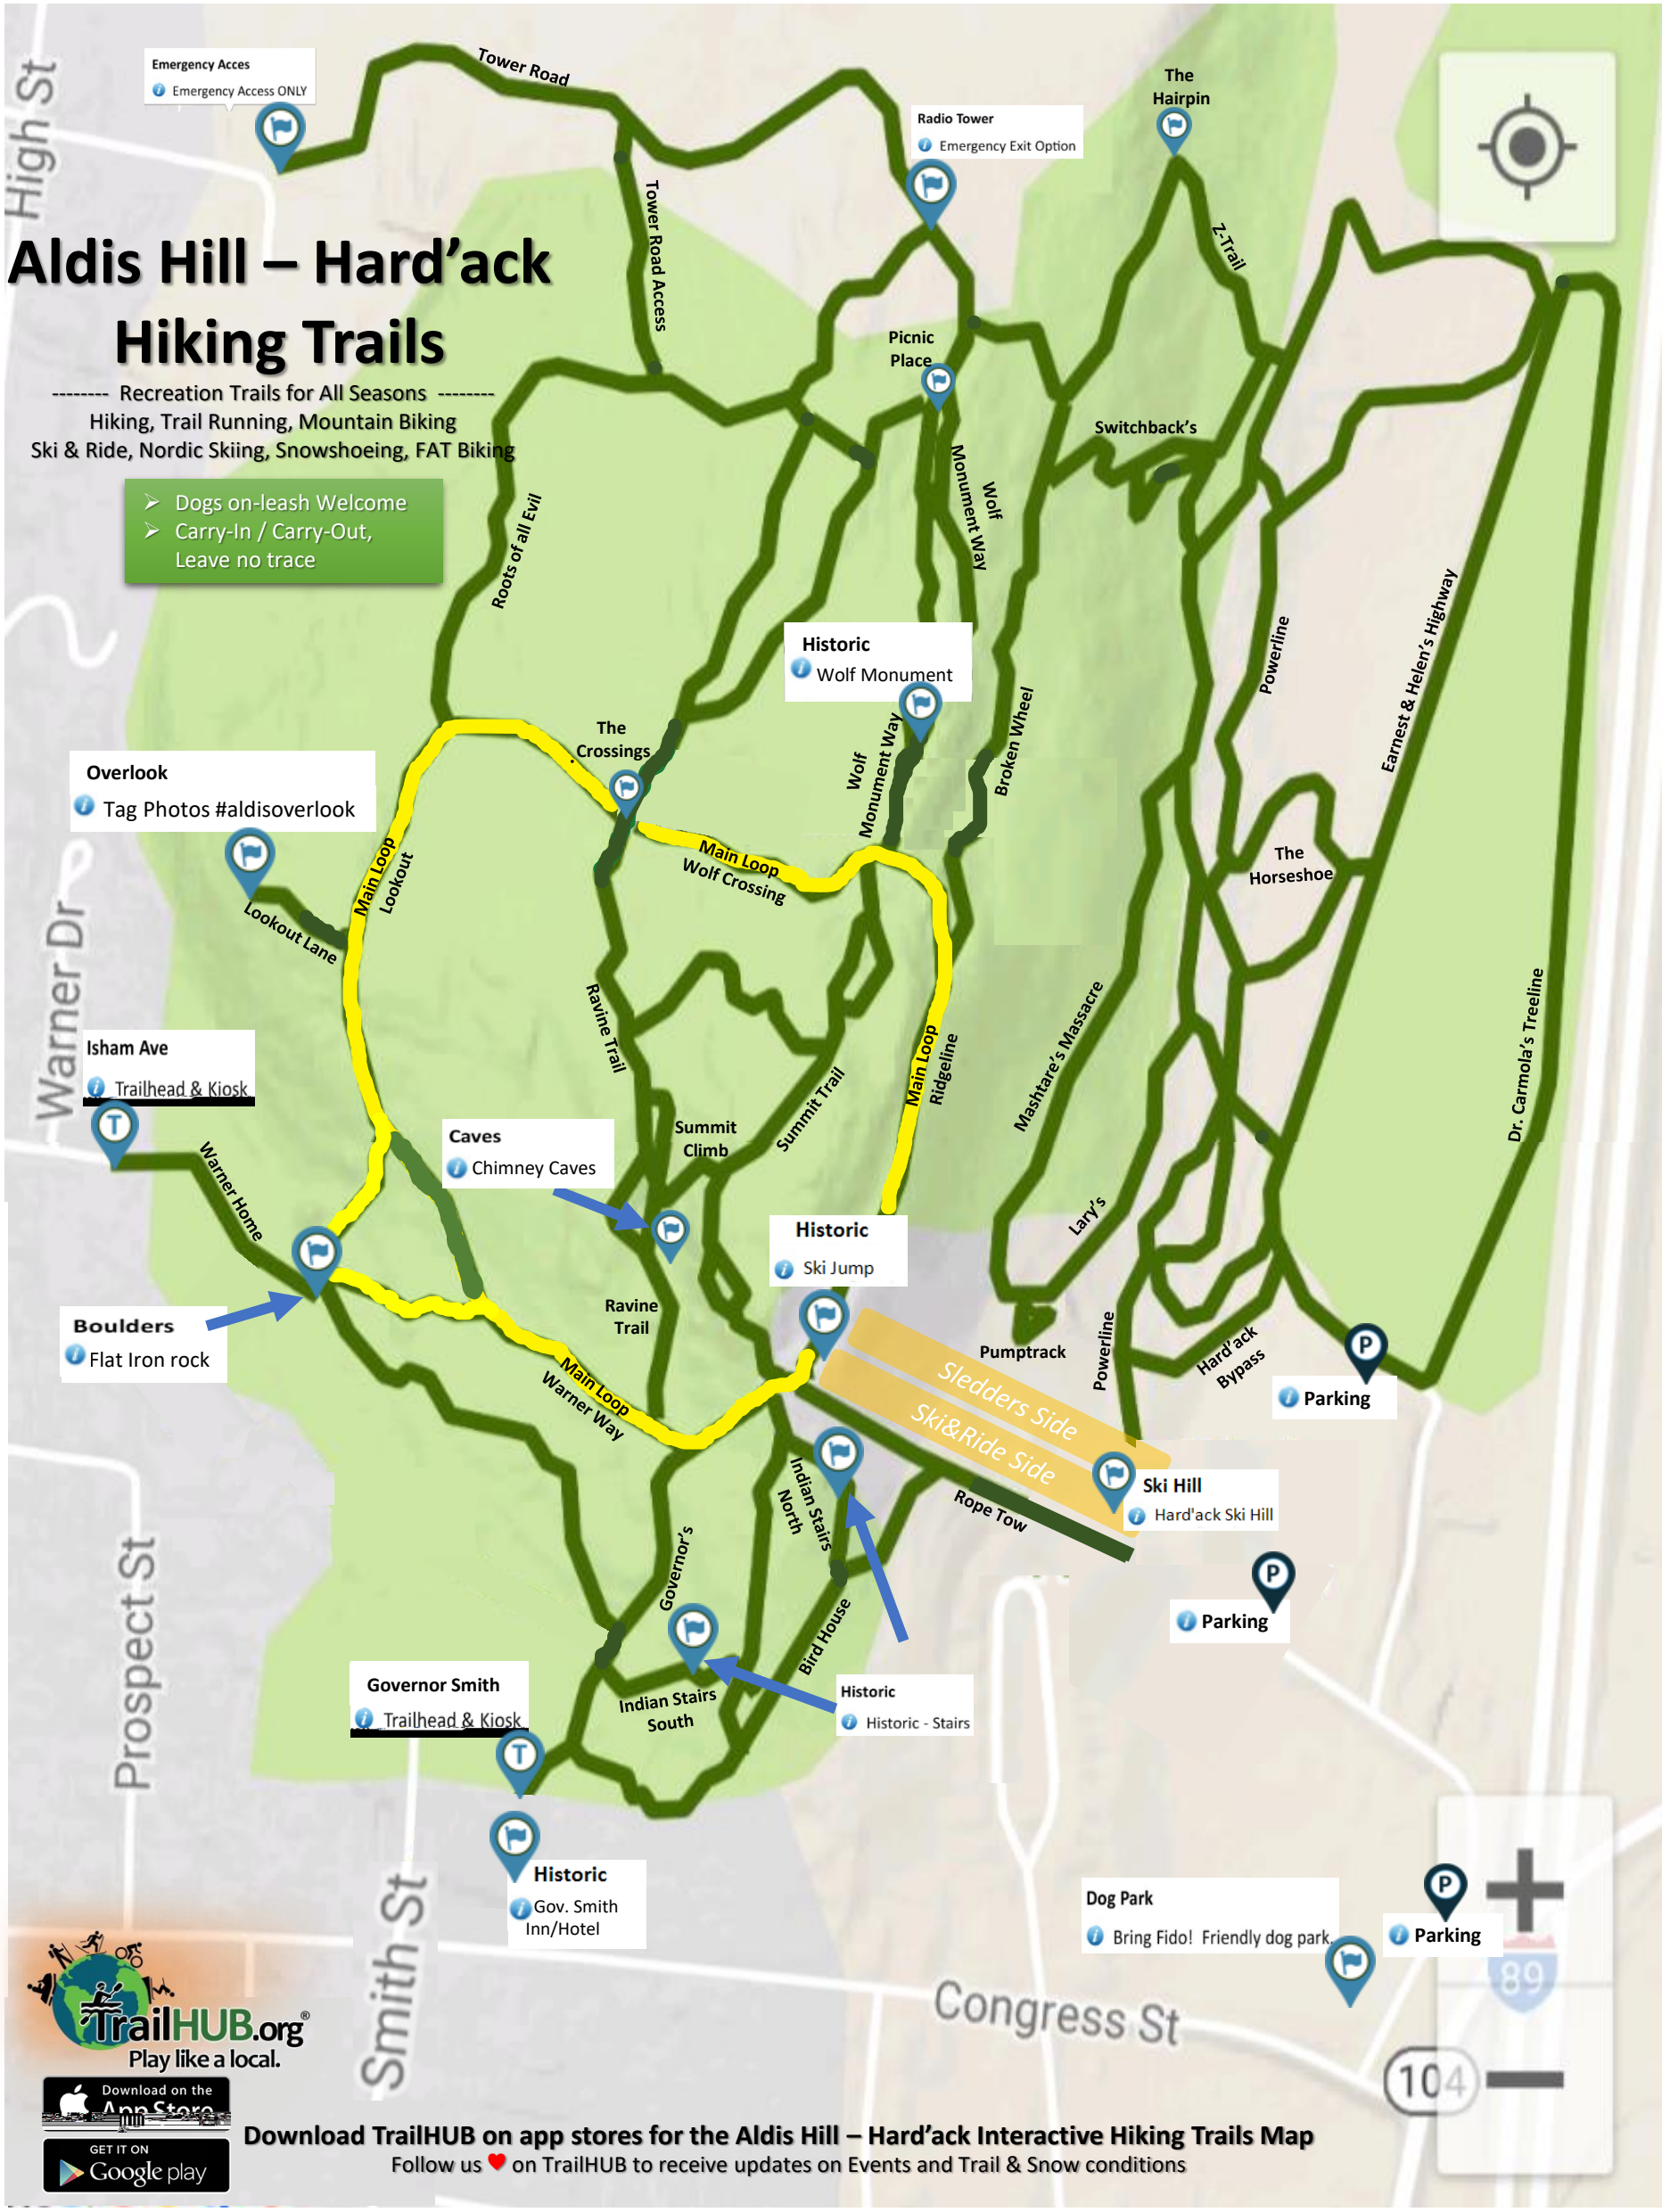

Aldis Hill – Hard'ack

Hiking Trails

----- Recreation Trails for All Seasons -----
 Hiking, Trail Running, Mountain Biking
 Ski & Ride, Nordic Skiing, Snowshoeing, FAT Biking

- Dogs on-leash Welcome
- Carry-In / Carry-Out, Leave no trace

Download TrailHUB on app stores for the Aldis Hill – Hard'ack Interactive Hiking Trails Map
 Follow us ❤️ on TrailHUB to receive updates on Events and Trail & Snow conditions