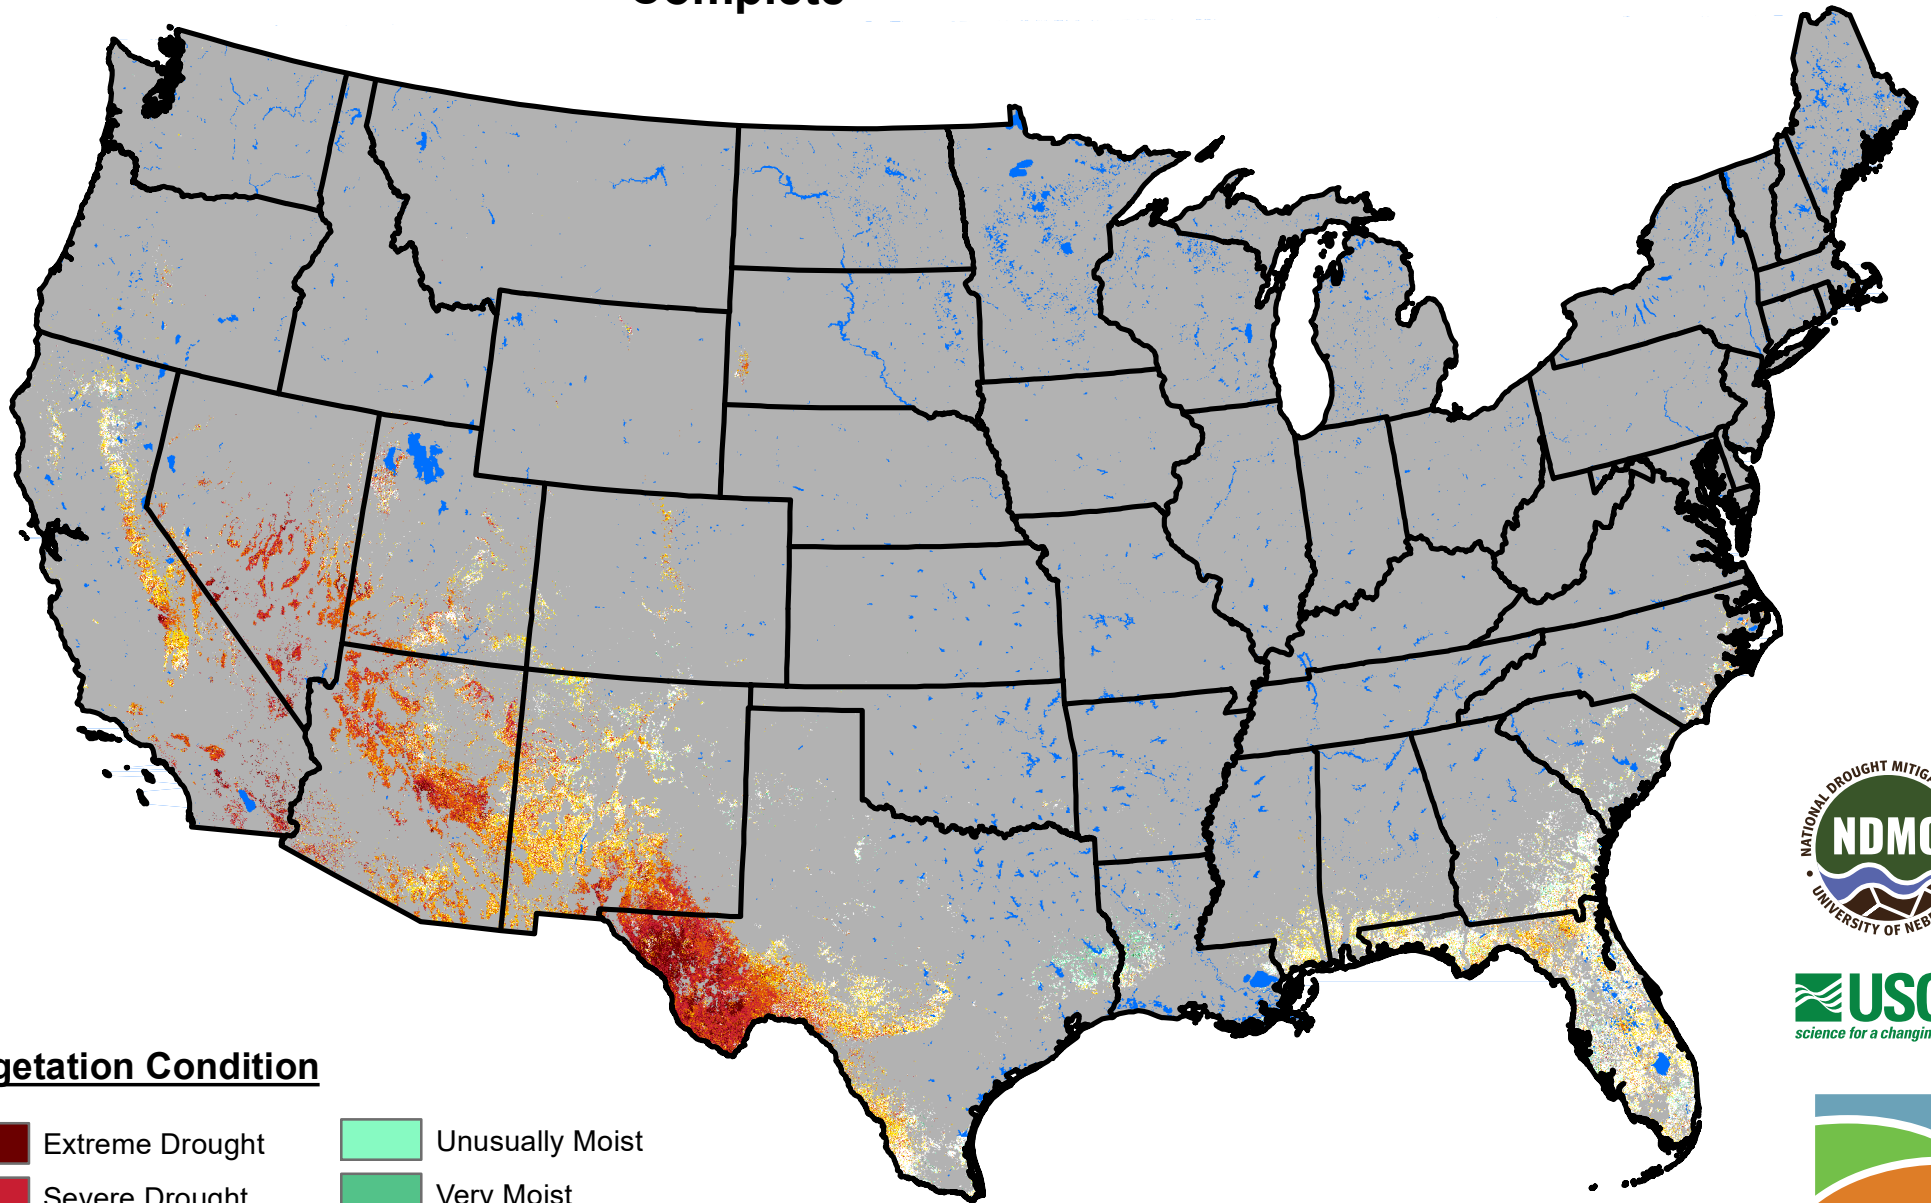

Vegetation Drought Response Index

December 15, 2024

Complete

Vegetation Condition

- | | |
|---|---|
|  Extreme Drought |  Unusually Moist |
|  Severe Drought |  Very Moist |
|  Moderate Drought |  Extreme Moist |
|  Pre-drought stress |  Out of Season |
|  Near Normal |  Water |