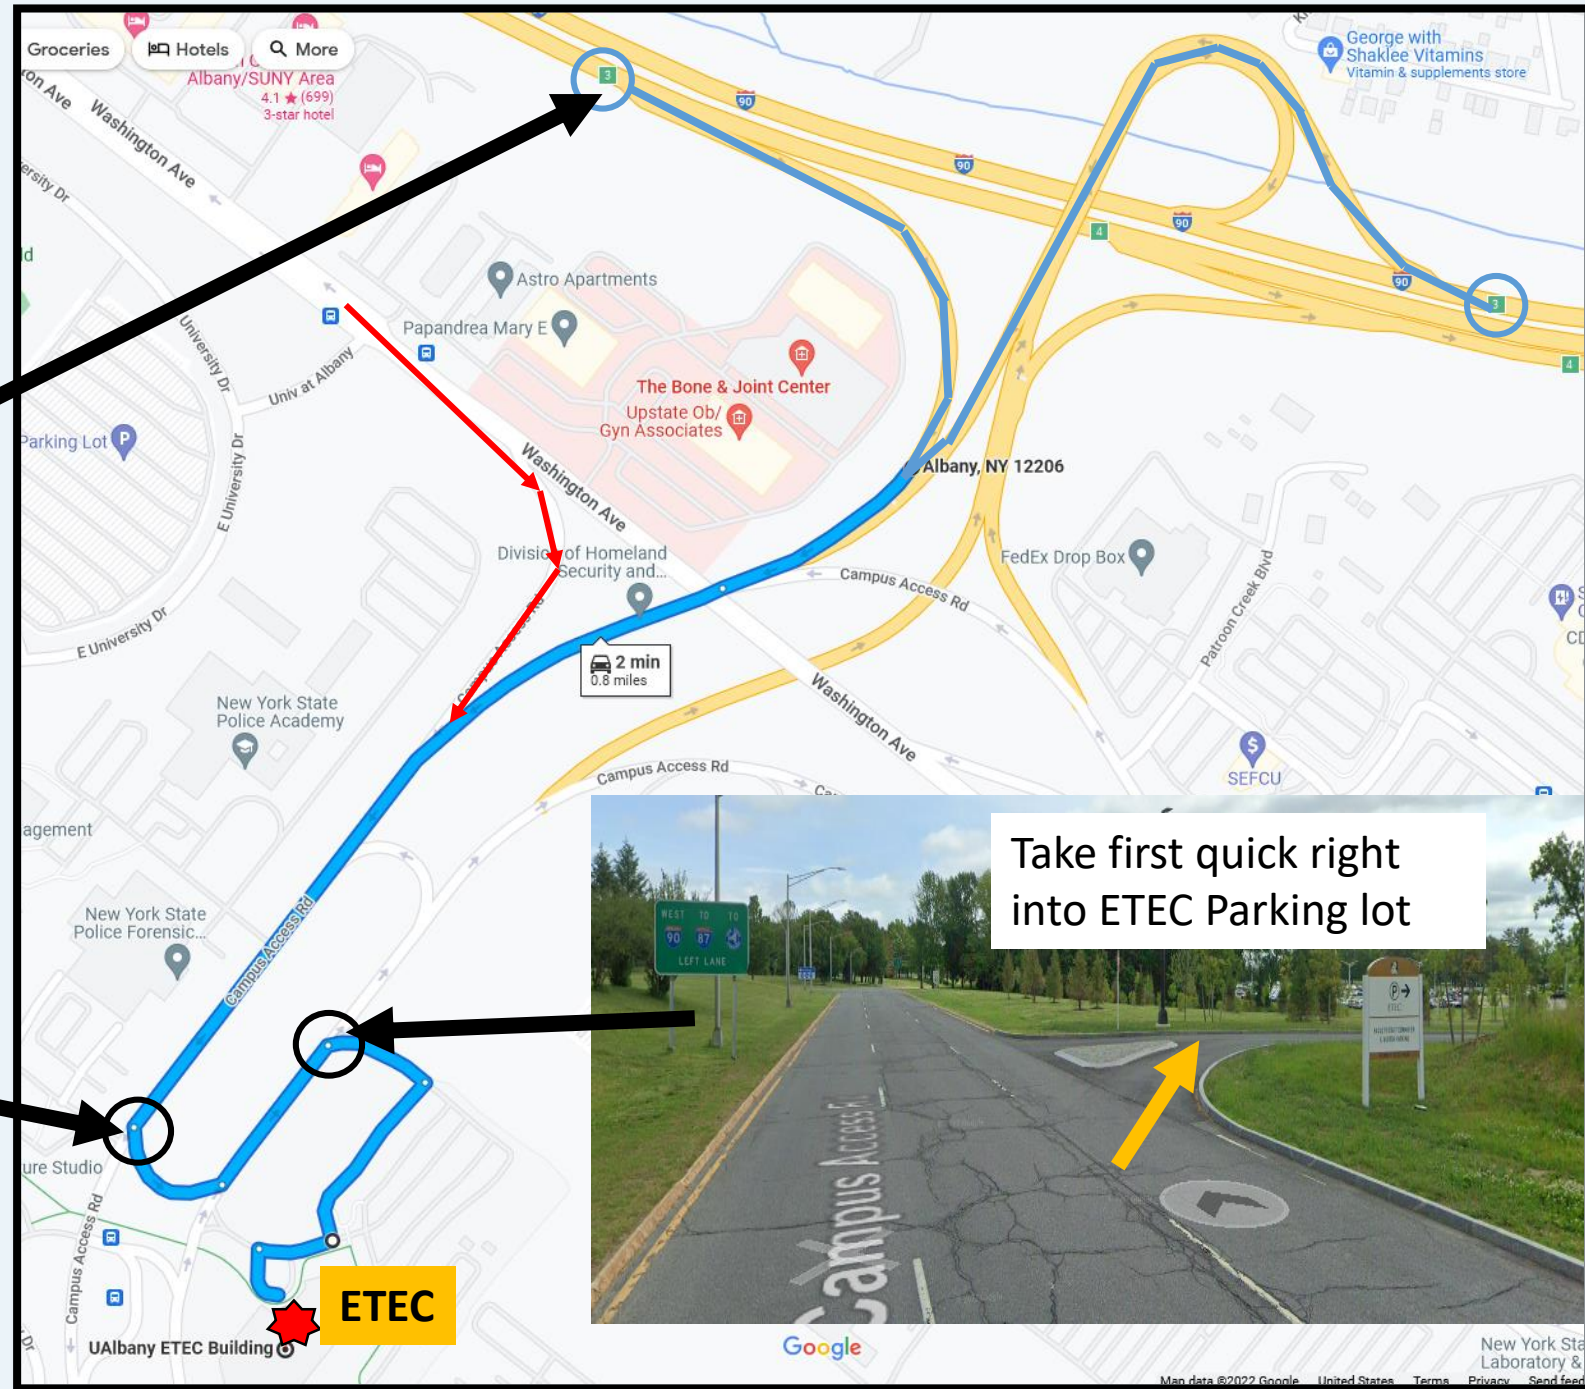

NWS Albany - ETEC

I-90 Exit 3 State Offices

Follow exit on the left side of road

Take first quick right into ETEC Parking lot

ETEAC

Google

New York State Laboratory & ...

✘ 42.6824, -73.8153

★ Kiosk to Pay to Park: \$5 for the day

★ Main Entrance

NWS ALY: 518-626-7573