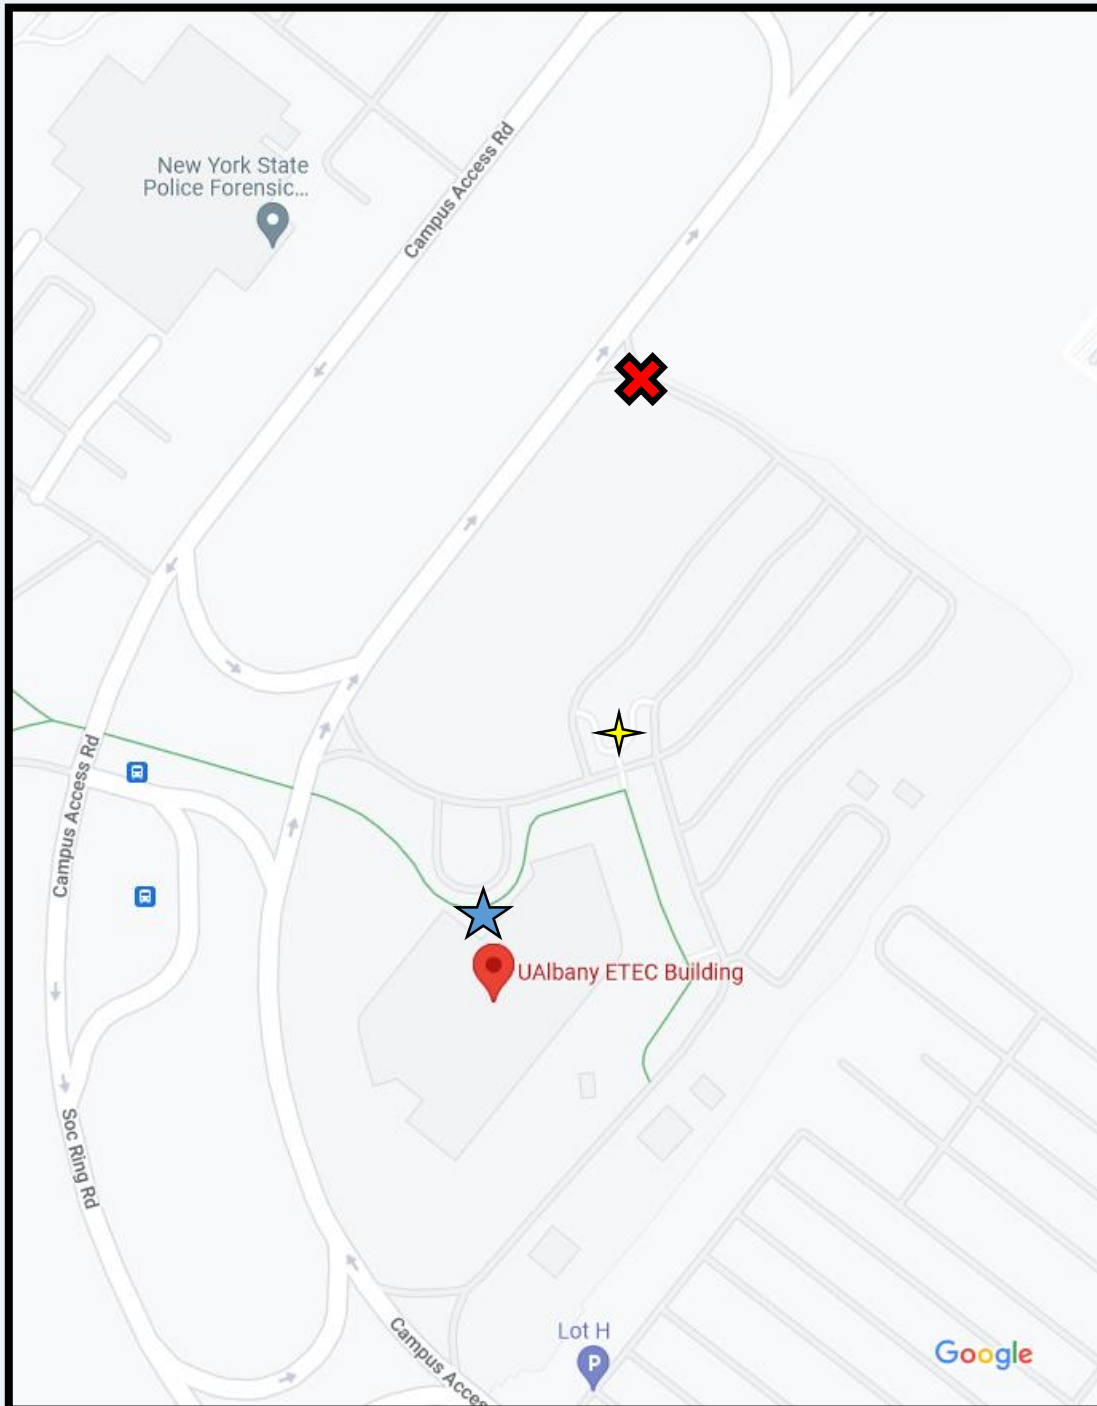

NWS Albany - ETEC

I-90 Exit 3 State Offices

Follow exit on the left side of road

Take first quick right into ETEC Parking lot

ETEAC

Google

New York State Laboratory & ...

✘ 42.6824, -73.8153

★ Kiosk to Pay to Park: \$5 for the day

★ Main Entrance

NWS ALY: 518-626-7573