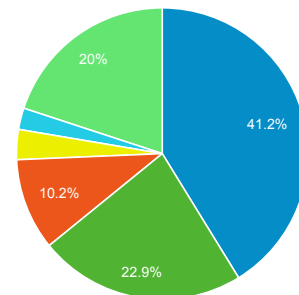

ICE.gov Web Analytics

Jul 1, 2014 - Jul 31, 2014

Total Visits

761,636

% of Total: 100.00% (761,636)

Avg. Visit Duration

00:03:29

Site Avg: 00:03:29 (0.00%)

Pageviews

2,620,101

% of Total: 100.00% (2,620,101)

Unique Visitors

516,194

% of Total: 100.00% (516,194)

Avg. Pages / Visit

3.44

Site Avg: 3.44 (0.00%)

Avg. Time on Page

00:01:26

Site Avg: 00:01:26 (0.00%)

Bounce Rate

47.12%

Site Avg: 47.12% (0.00%)

Top Pages

Page Title	Pageviews	Bounce Rate
Online Detainee Locator System	838,033	15.01%
Sistema Internet para Localizador de Detenidos	188,073	15.52%
U.S. Immigration and Customs Enforcement	124,897	38.74%
Student and Exchange Visitor Program	104,330	35.88%
I-901 Student and Exchange Visitor Information System (SEVIS) Fee	88,811	63.77%
Detention Facilities	66,152	30.42%
ICE Customized Google Search	56,569	45.74%
Student Process Steps: How to Navigate the U.S. Immigration System	51,897	60.36%
Careers	42,032	30.45%
Contact ICE - Enforcement and Removal Operations	41,033	49.47%

Visits by Social Network

Social Network	Sessions
Facebook	7,376
Twitter	1,364
reddit	526
WordPress	280
Blogger	201
Naver	172
Yahoo! Answers	149
wikiHow	121
Disqus	68
Oshiete! goo	63

Visits by Source

google (direct) ice.gov
bing yahoo Other