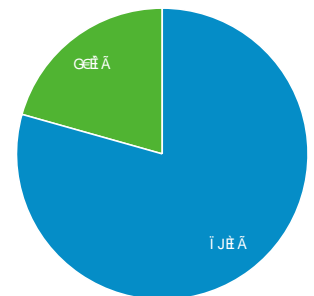

Page Title	Pageviews	Bounce Rate
Online Detainee Locator System	11,111	11.11%
Úa{ a Internet para Localizador de Detenidos	11,111	11.11%
U.S. Immigration and Customs Enforcement	11,111	11.11%
Student and Exchange Visitor Program	11,111	11.11%
I-901 Student and Exchange Visitor Information System (SOX)	11,111	11.11%
Detention Facility	11,111	11.11%
Student Process Steps: How to Navigate the U.S. Immigration System	11,111	11.11%
Customized Google Search	11,111	11.11%
Contact ICE - Enforcement and Removal Operations	11,111	11.11%
The Student and Exchange Visitor Information System	11,111	11.11%

Visits by Source

Legend: Direct, Search, Referrals, Social, Email, Display Advertising

New vs. Returned Visitors

Legend: New Visitors, Returning Visitors

Visits by Social Network

Social Network	Sessions
Facebook	11,111
Twitter	11,111
LinkedIn	11,111
Google+	11,111
YouTube	11,111
Instagram	11,111
Pinterest	11,111
Yahoo! Answers	11,111
Search engines	11,111
Other	11,111