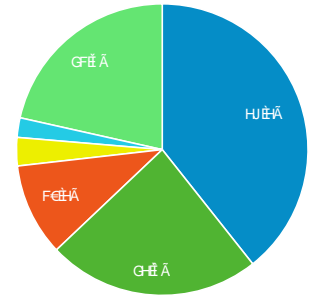

ICE.gov Web Analytics

Jun 1, 2014 - Jun 30, 2014

Total Visits

807,227

100.00% (807,227)

Avg. Visit Duration

00:03:36

0.00%

Unique Visitors

2,790,943

100.00% (2,790,943)

Unique Visitors

551,996

100.00% (551,996)

Avg. Pages / Visit

3.46

0.00%

Avg. Time on Page

00:01:28

0.00%

Bounce Rate

47.07%

0.00%

Top Pages

Page Title	Pageviews	Bounce Rate
Online Detainee Locator System	11,111	11.11%
Úa{ a Internet para Localizador de Detenidos	11,111	11.11%
U.S. Immigration and Customs Enforcement	11,111	11.11%
Student and Exchange Visitor Program	11,111	11.11%
I-901 Student and Exchange Visitor Information System (SOX)	11,111	11.11%
Detention Facility	11,111	11.11%
Student Process Steps: How to Navigate the U.S. Immigration System	11,111	11.11%
Customized Google Search	11,111	11.11%
Contact ICE - Enforcement and Removal Operations	11,111	11.11%
The Student and Exchange Visitor Information System	11,111	11.11%

Visits by Source

Legend: Direct, Search, Referrals, Social, Email, Display Advertising