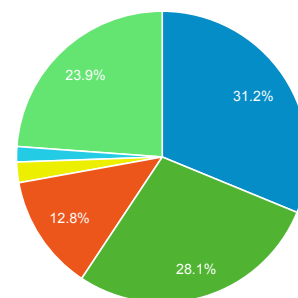

Site Avg: 63.13% (0.00%)

Top Pages

Page Title	Pageviews	Bounce Rate
UPDATE: HSI arrests 'John Doe' child pornography suspect, rescues child from ongoing sexual abuse	174,395	96.47%
U.S. Immigration and Customs Enforcement	157,169	39.56%
Student and Exchange Visitor Program	153,567	48.49%
I-901 Student and Exchange Visitor Information System (SEVIS) Fee	135,234	55.18%
Online Detainee Locator System	101,456	15.27%
Detention Facilities	80,538	29.49%
Student Process Steps: How to Navigate the U.S. Immigration System	68,582	60.62%
ICE Customized Google Search	64,043	41.70%
Contact ICE - Enforcement and Removal Operations	43,170	61.75%
Careers	41,013	32.53%

Visits by Source

(direct) google reddit.com bing yahoo Other

New vs. Returned Visitors

New Visitor Returning Visitor

Visits by Social Network

Social Network	Sessions
reddit	116,885
Facebook	25,061
Twitter	2,780
Yahoo! Answers	1,039
CafeMom	724
Sina Weibo	374
WordPress	348
LinkedIn	303
Blogger	231
Naver	198