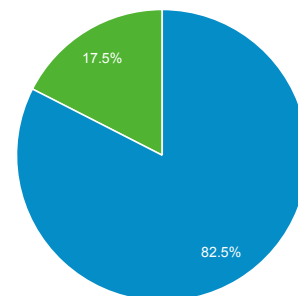

Site Avg: 63.13% (0.00%)

Top Pages

Page Title	Pageviews	Bounce Rate
UPDATE: HSI arrests 'John Doe' child pornography suspect, rescues child from ongoing sexual abuse	174,395	96.47%
U.S. Immigration and Customs Enforcement	157,169	39.56%
Student and Exchange Visitor Program	153,567	48.49%
I-901 Student and Exchange Visitor Information System (SEVIS) Fee	135,234	55.18%
Online Detainee Locator System	101,456	15.27%
Detention Facilities	80,538	29.49%
Student Process Steps: How to Navigate the U.S. Immigration System	68,582	60.62%
ICE Customized Google Search	64,043	41.70%
Contact ICE - Enforcement and Removal Operations	43,170	61.75%
Careers	41,013	32.53%

Visits by Source

(direct) google reddit.com bing yahoo Other

New vs. Returned Visitors

New Visitor Returning Visitor

Visits by Social Network

Social Network	Sessions
reddit	116,885
Facebook	25,061
Twitter	2,780
Yahoo! Answers	1,039
CafeMom	724
Sina Weibo	374
WordPress	348
LinkedIn	303
Blogger	231
Naver	198