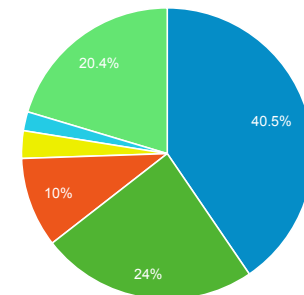

ICE.gov Web Analytics

May 1, 2014 - May 31, 2014

Total Visits

811,526

% of Total: 100.00% (811,526)

Avg. Visit Duration

00:03:36

Site Avg: 00:03:36 (0.00%)

Pageviews

2,754,989

% of Total: 100.00% (2,754,989)

Unique Visitors

556,513

% of Total: 100.00% (556,513)

Avg. Pages / Visit

3.39

Site Avg: 3.39 (0.00%)

Avg. Time on Page

00:01:30

Site Avg: 00:01:30 (0.00%)

Bounce Rate

48.18%

Site Avg: 48.18% (0.00%)

Top Pages

Page Title	Pageviews	Bounce Rate
Online Detainee Locator System	847,922	14.86%
Sistema Internet para Localizador de Detenidos	201,839	15.47%
U.S. Immigration and Customs Enforcement	133,391	38.47%
Student and Exchange Visitor Program	109,526	37.45%
I-901 Student and Exchange Visitor Information System (SEVIS) Fee	90,816	66.29%
Detention Facilities	70,832	28.18%
ICE Customized Google Search	59,681	47.36%
Student Process Steps: How to Navigate the U.S. Immigration System	59,166	59.31%
Contact ICE - Enforcement and Removal Operations	42,512	48.29%
Careers	40,477	33.48%

Visits by Source

google (direct) ice.gov
bing yahoo Other