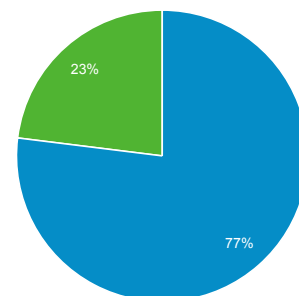

Page Title	Pageviews	Bounce Rate
Online Detainee Locator System	847,922	14.86%
Sistema Internet para Localizador de Detenidos	201,839	15.47%
U.S. Immigration and Customs Enforcement	133,391	38.47%
Student and Exchange Visitor Program	109,526	37.45%
I-901 Student and Exchange Visitor Information System (SEVIS) Fee	90,816	66.29%
Detention Facilities	70,832	28.18%
ICE Customized Google Search	59,681	47.36%
Student Process Steps: How to Navigate the U.S. Immigration System	59,166	59.31%
Contact ICE - Enforcement and Removal Operations	42,512	48.29%
Careers	40,477	33.48%

Visits by Source

google (direct) ice.gov  
bing yahoo Other

New vs. Returned Visitors

New Visitor Returning Visitor

Visits by Social Network

Social Network	Sessions
Facebook	5,772
Twitter	1,035
TypePad	984
Blogger	303
WordPress	255
Yahoo! Answers	239
reddit	226
Naver	146
wikiHow	80
Disqus	60