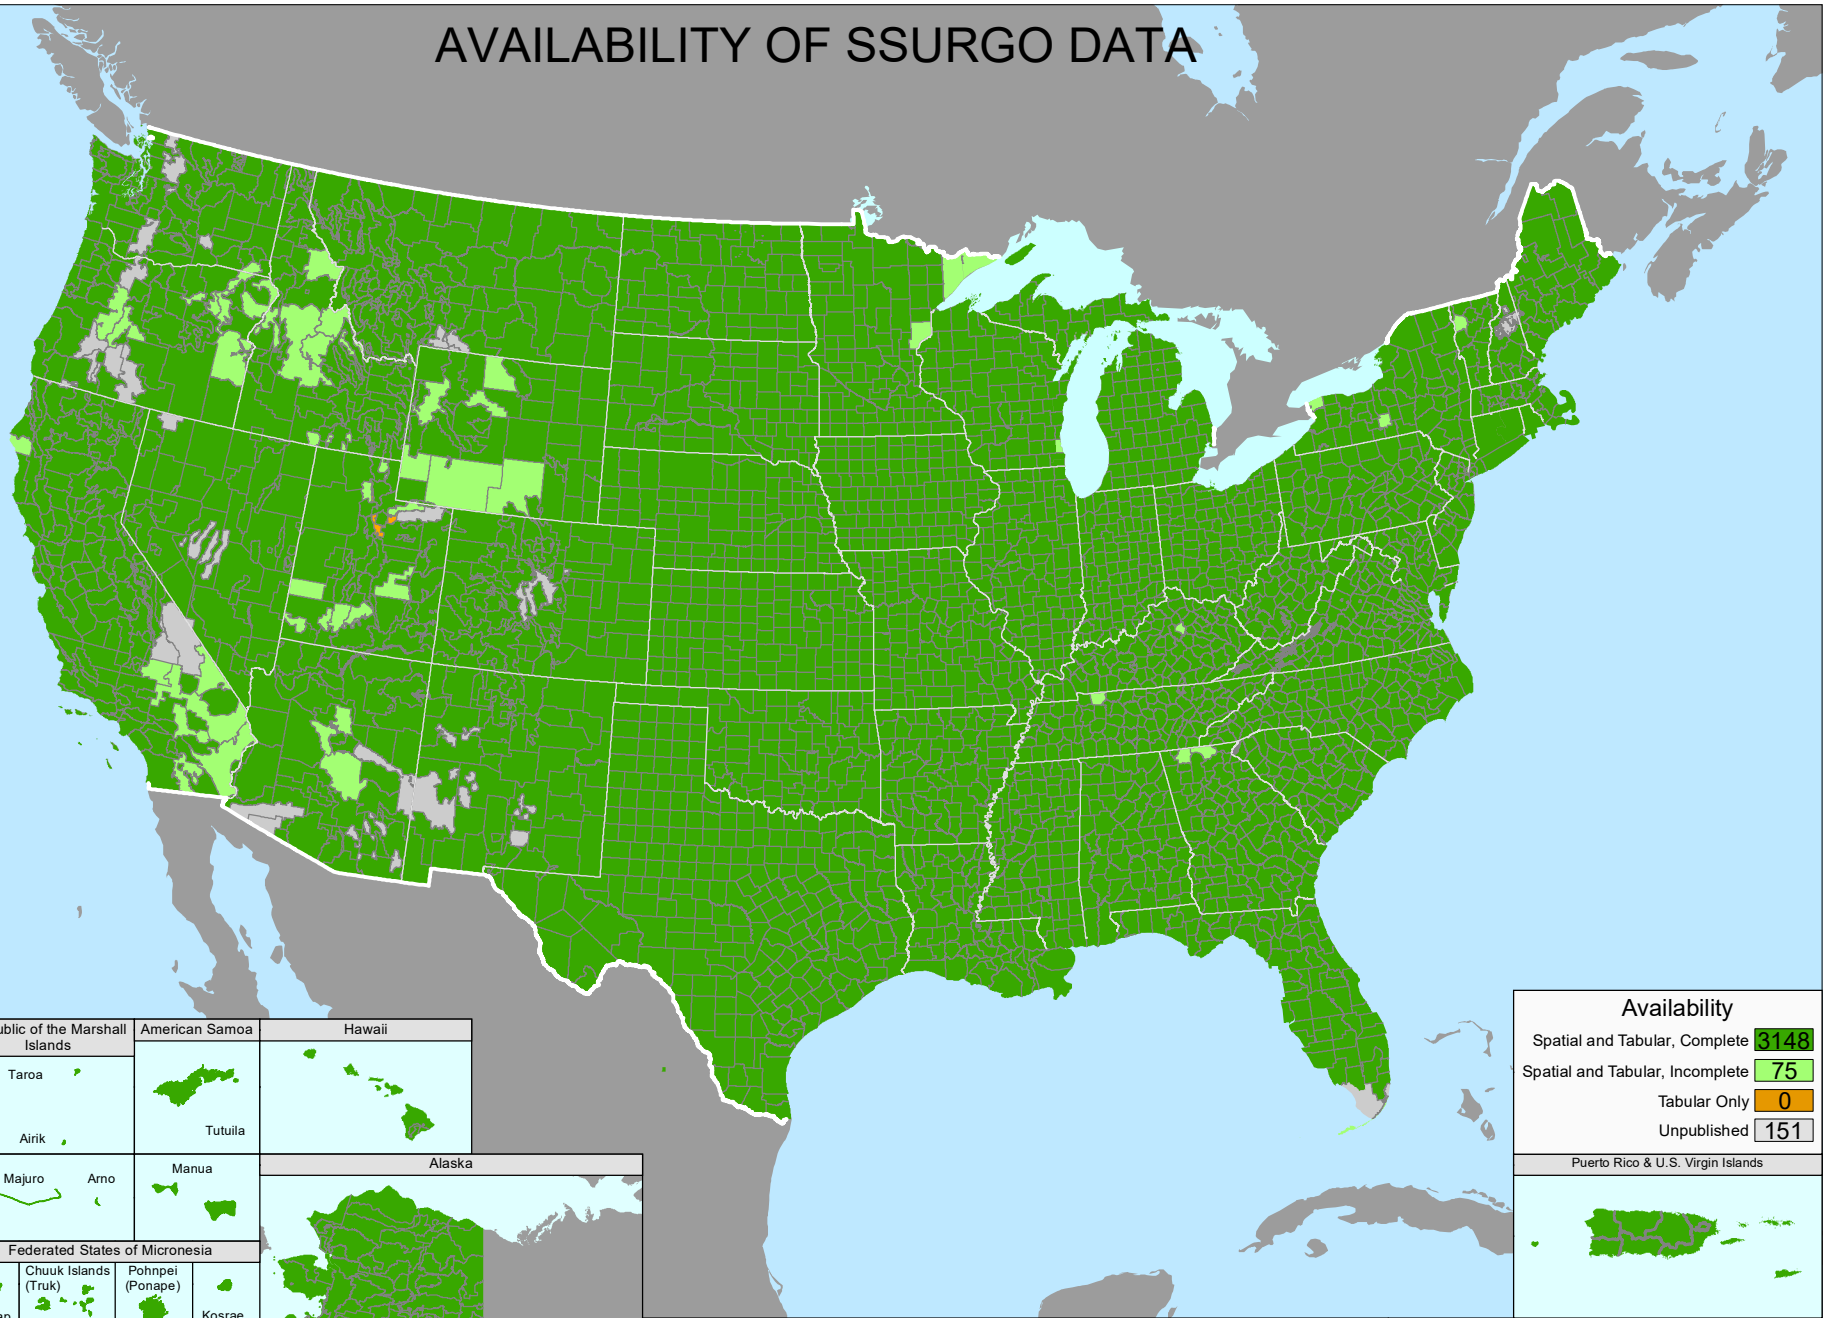

AVAILABILITY OF SSURGO DATA

Northern Mariana Islands

Guam

Republic of Palau

Republic of the Marshall Islands

American Samoa

Hawaii

Majuro Arno

Manua

Alaska

Federated States of Micronesia

Availability	
Spatial and Tabular, Complete	3148
Spatial and Tabular, Incomplete	75
Tabular Only	0
Unpublished	151
Puerto Rico & U.S. Virgin Islands	

Publication Date: 10/17/2024

Web Soil Survey: <http://websoilsurvey.nrcs.usda.gov>

SSURGO: Soil Geography Web Page

**United States
Department of
Agriculture**

USDA is an equal opportunity provider and employer