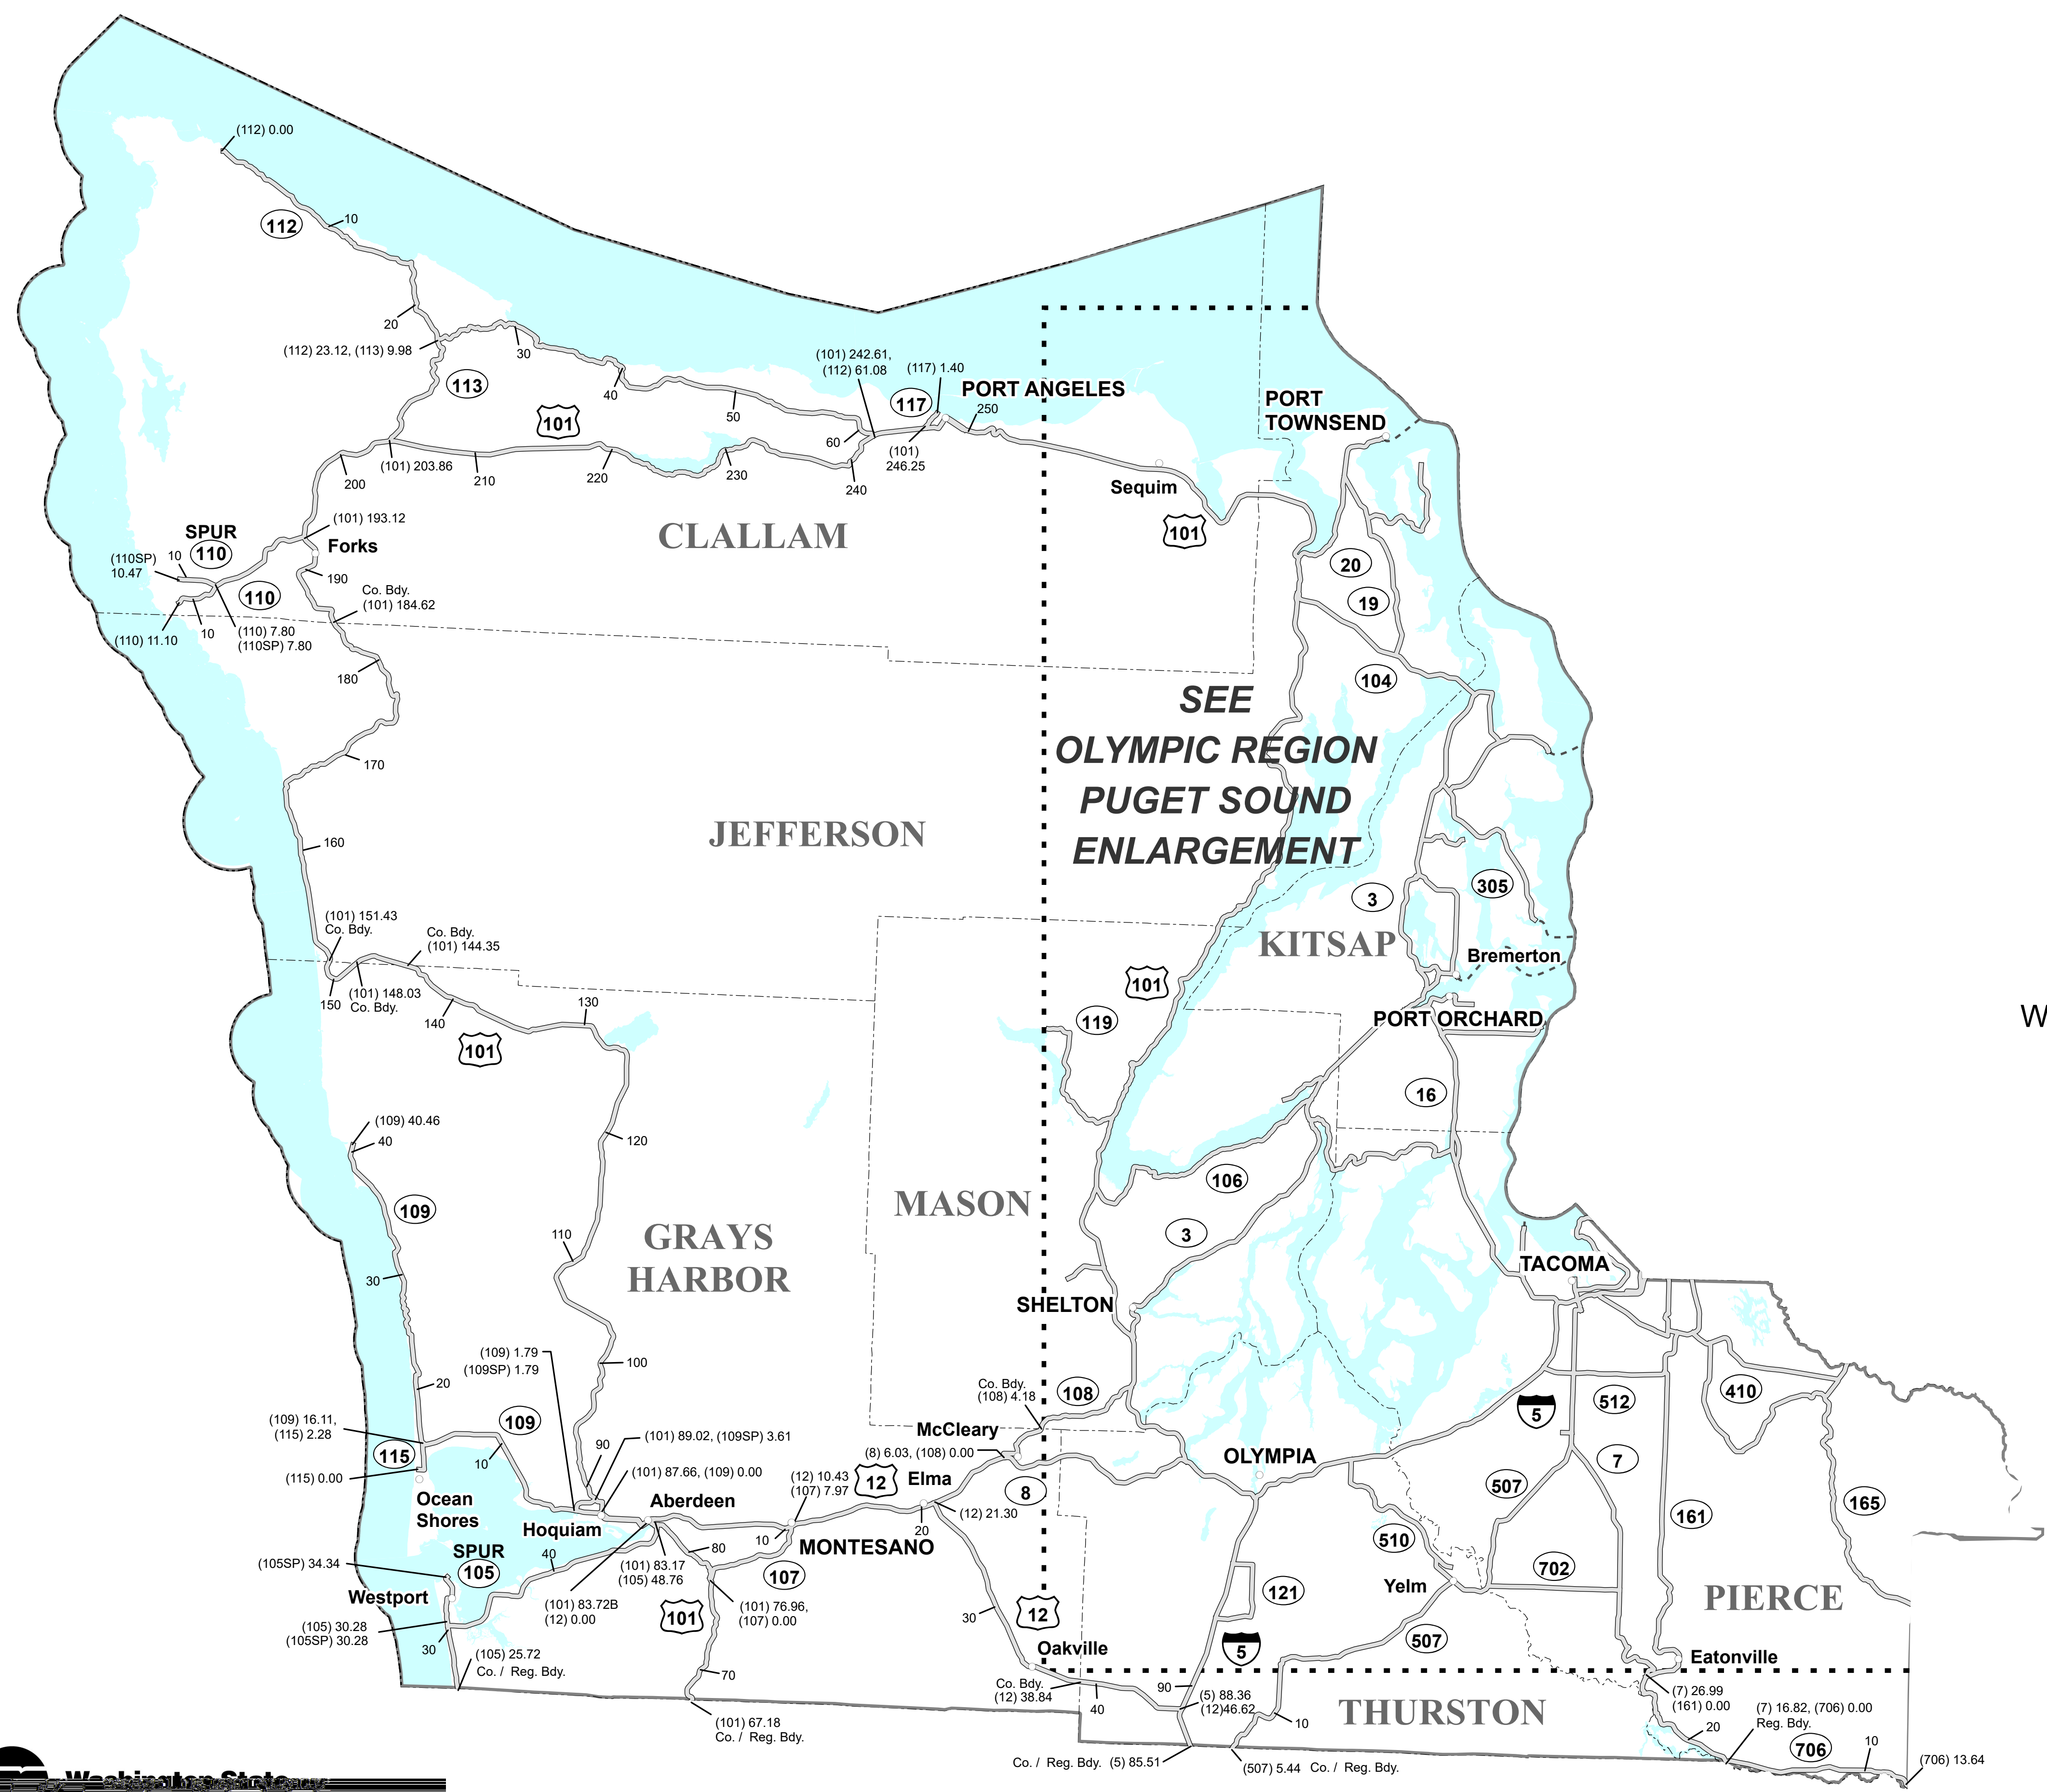

WSDOT Olympic Region

WASHINGTON STATE HIGHWAY SYSTEM
With Mileposts

2023

WASHINGTON STATE DEPARTMENT OF TRANSPORTATION
Transportation Data, GIS & Modeling Group
*Milepost Data from 2023 State Highway Log
(State Highway System as of December 31, 2023)*