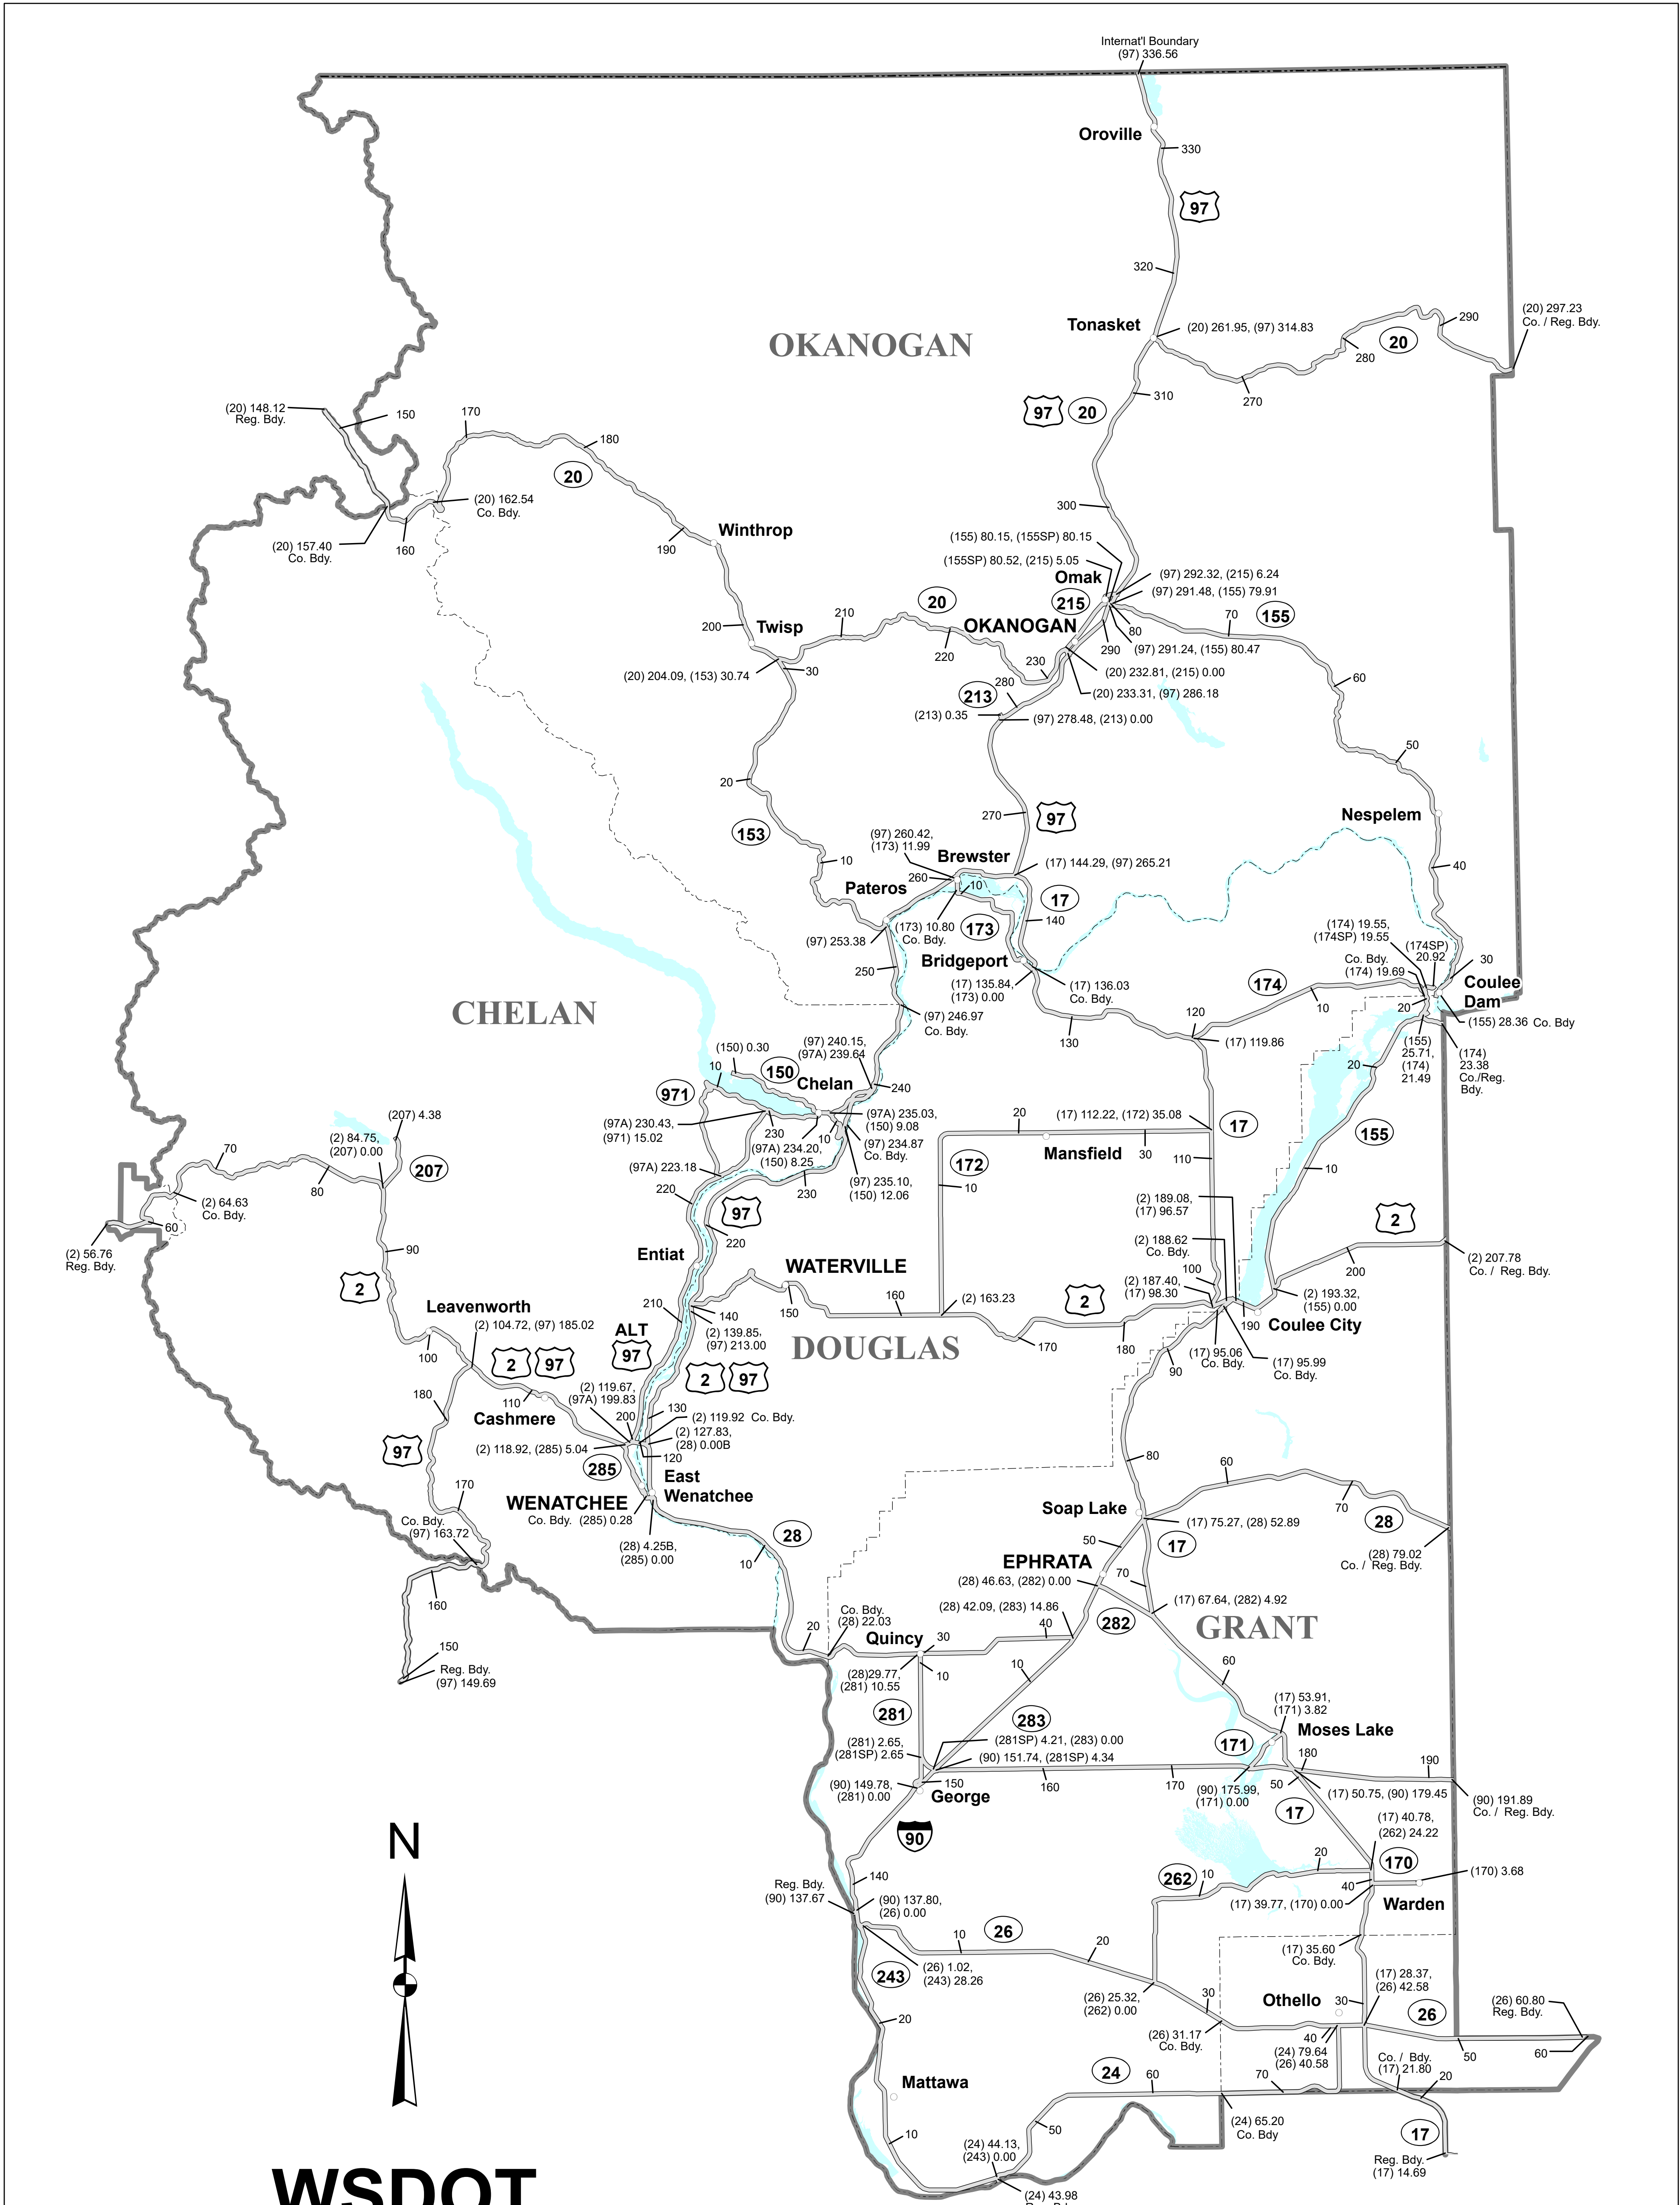

WSDOT Region Milepost Maps

2023

WASHINGTON STATE HIGHWAY SYSTEM
Milepost Data from 2023 State Highway Log

WASHINGTON STATE DEPARTMENT OF TRANSPORTATION
Transportation Data, GIS & Modeling Group

FUT 395
 FUT 395 is part of the future alignment of US Highway 395. It is assigned a Related Route Type of Spur, but is signed in the field as Future. Once complete, this section will become US Highway 395 Mainline.

WSDOT Eastern Region

WASHINGTON STATE HIGHWAY SYSTEM
 With Mileposts
2023

WASHINGTON STATE DEPARTMENT OF TRANSPORTATION
 Transportation Data, GIS & Modeling Group

Milepost Data from 2023 State Highway Log
 (State Highway System as of December 31, 2023)

WSDOT North Central Region

WASHINGTON STATE HIGHWAY SYSTEM
With Mileposts

2023

WASHINGTON STATE DEPARTMENT OF TRANSPORTATION
Transportation Data, GIS & Modeling Group

*Milepost Data from 2023 State Highway Log
(State Highway System as of December 31, 2023)*

WSDOT Northwest Region

WASHINGTON STATE HIGHWAY SYSTEM
With Mileposts

2023

WASHINGTON STATE DEPARTMENT OF TRANSPORTATION
Transportation Data, GIS & Modeling Group
*Milepost Data from 2023 State Highway Log
(State Highway System as of December 31, 2023)*