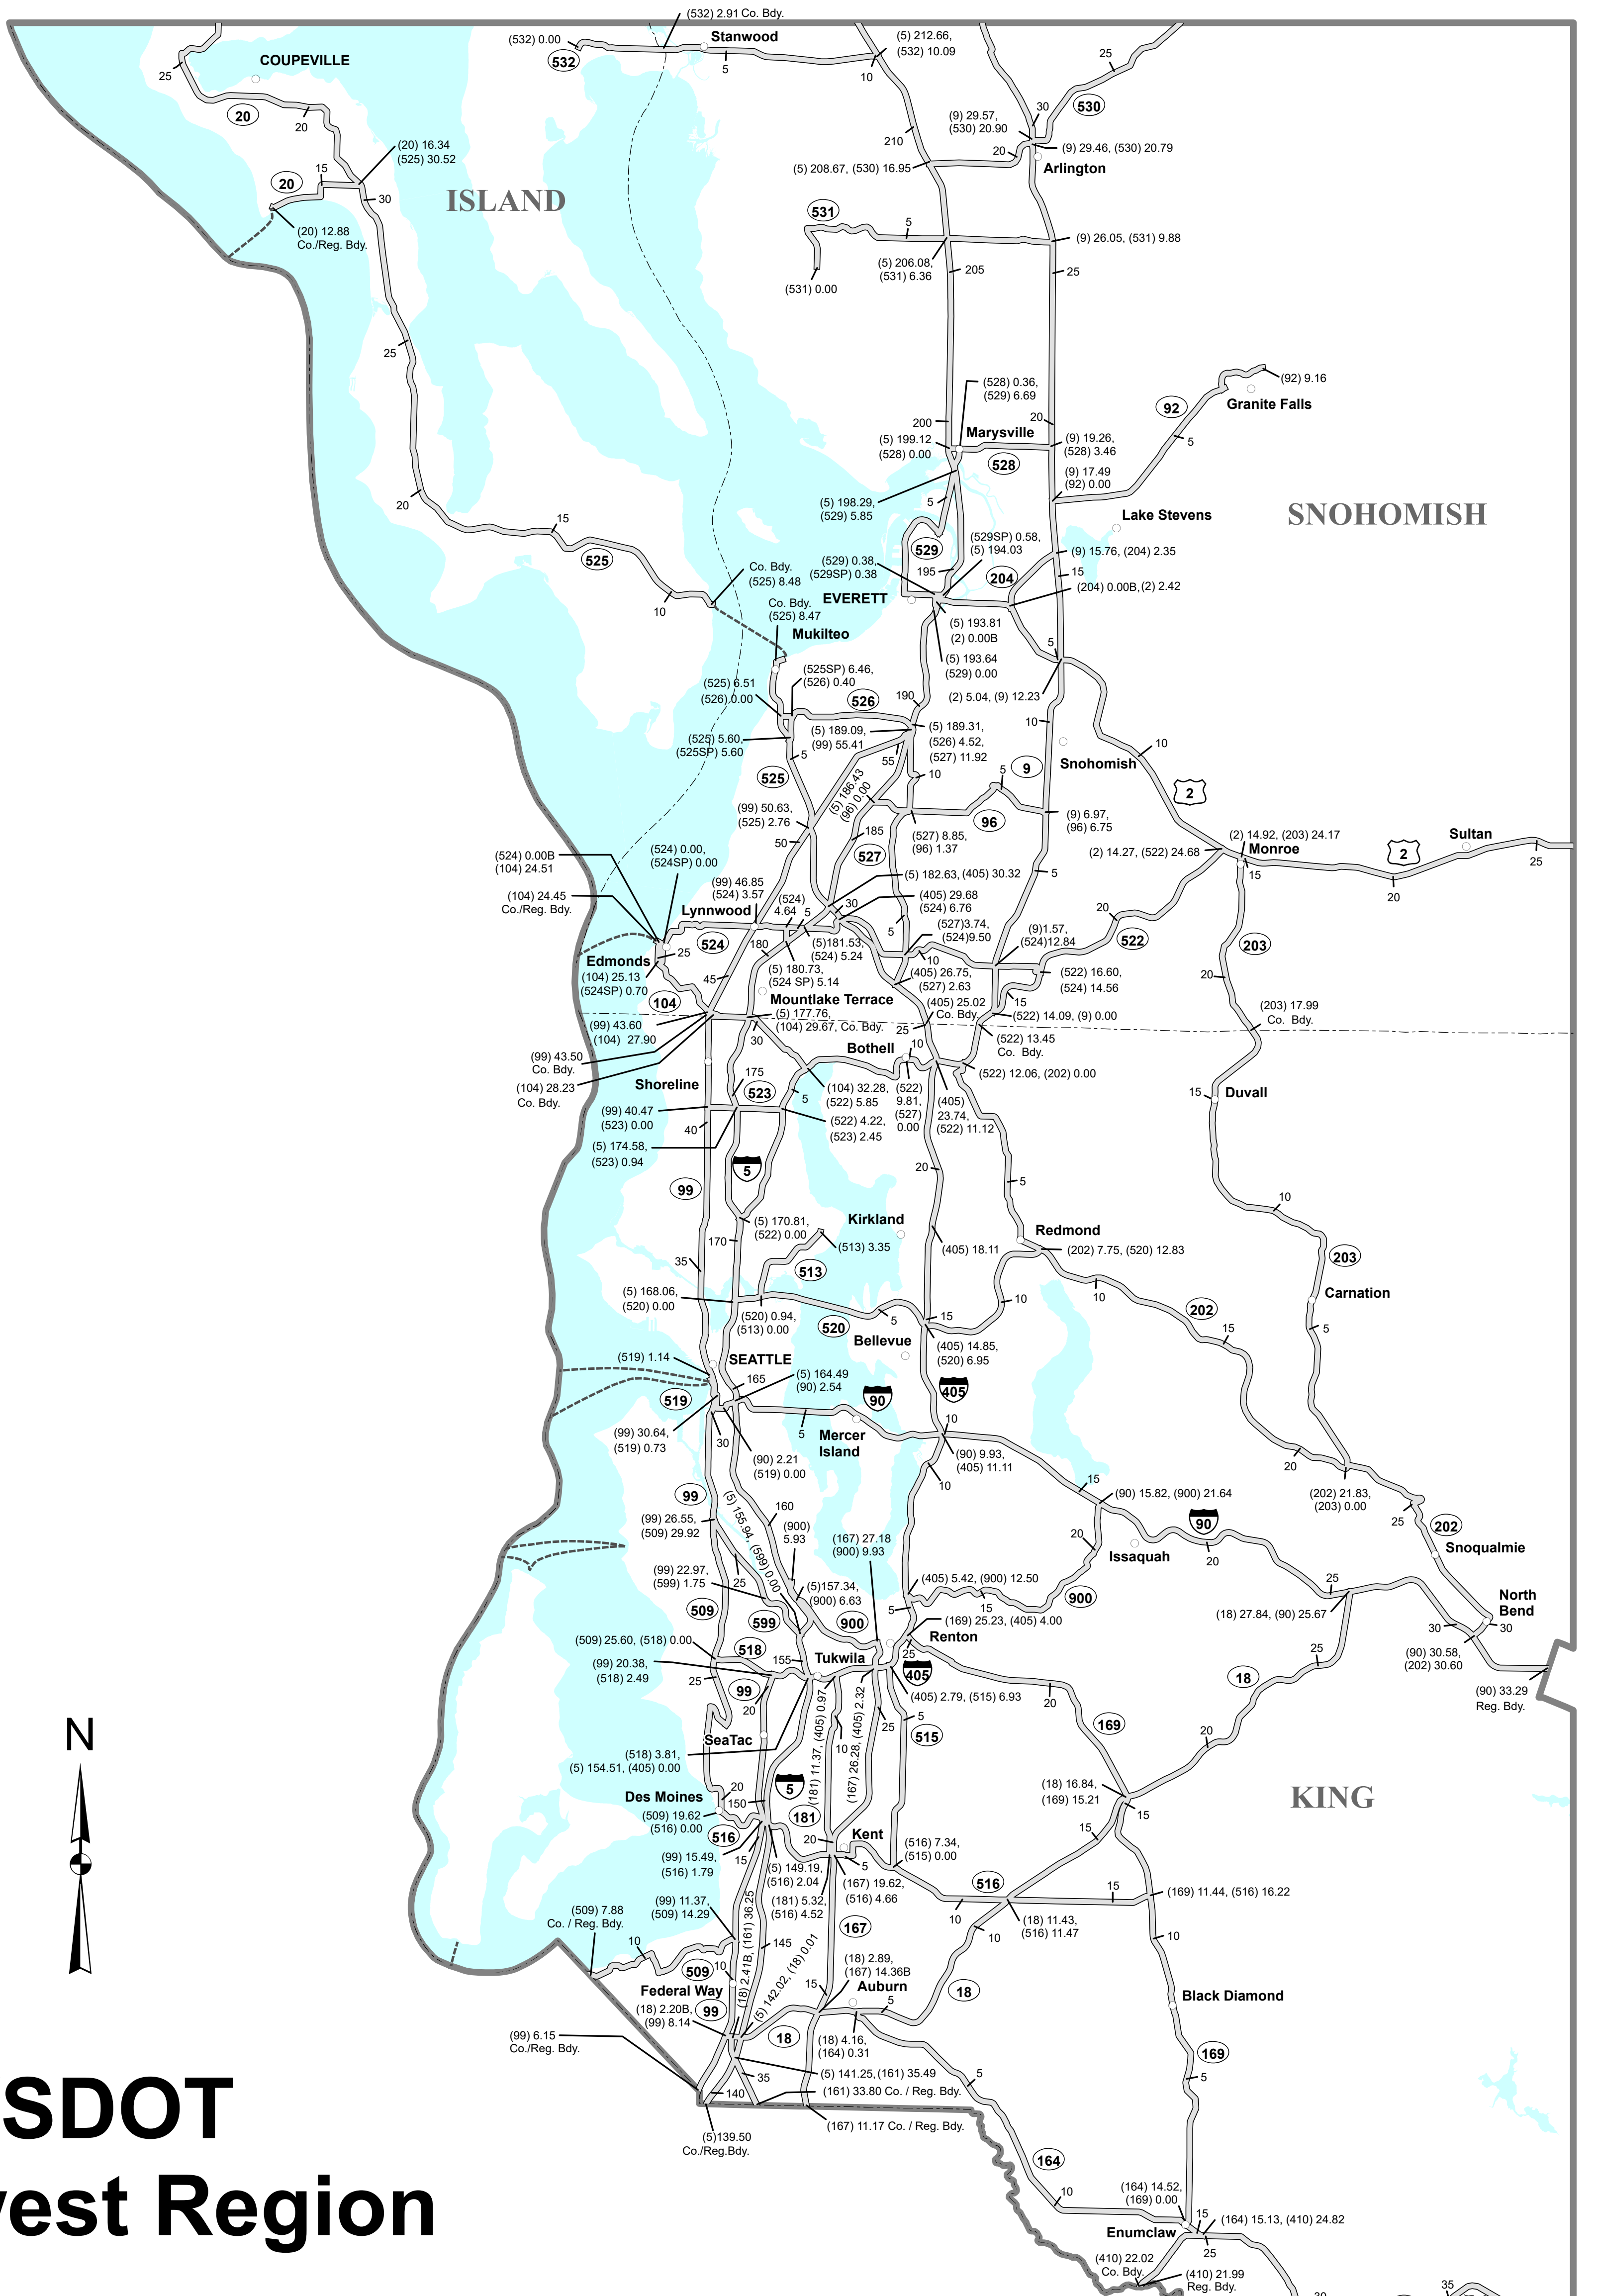

WSDOT Northwest Region

PUGET SOUND ENLARGEMENT

WASHINGTON STATE HIGHWAY SYSTEM
With Mileposts

2023

WASHINGTON STATE
DEPARTMENT OF TRANSPORTATION
Transportation Data, GIS & Modeling Group

*Milepost Data from 2023 State Highway Log
(State Highway System as of December 31, 2023)*