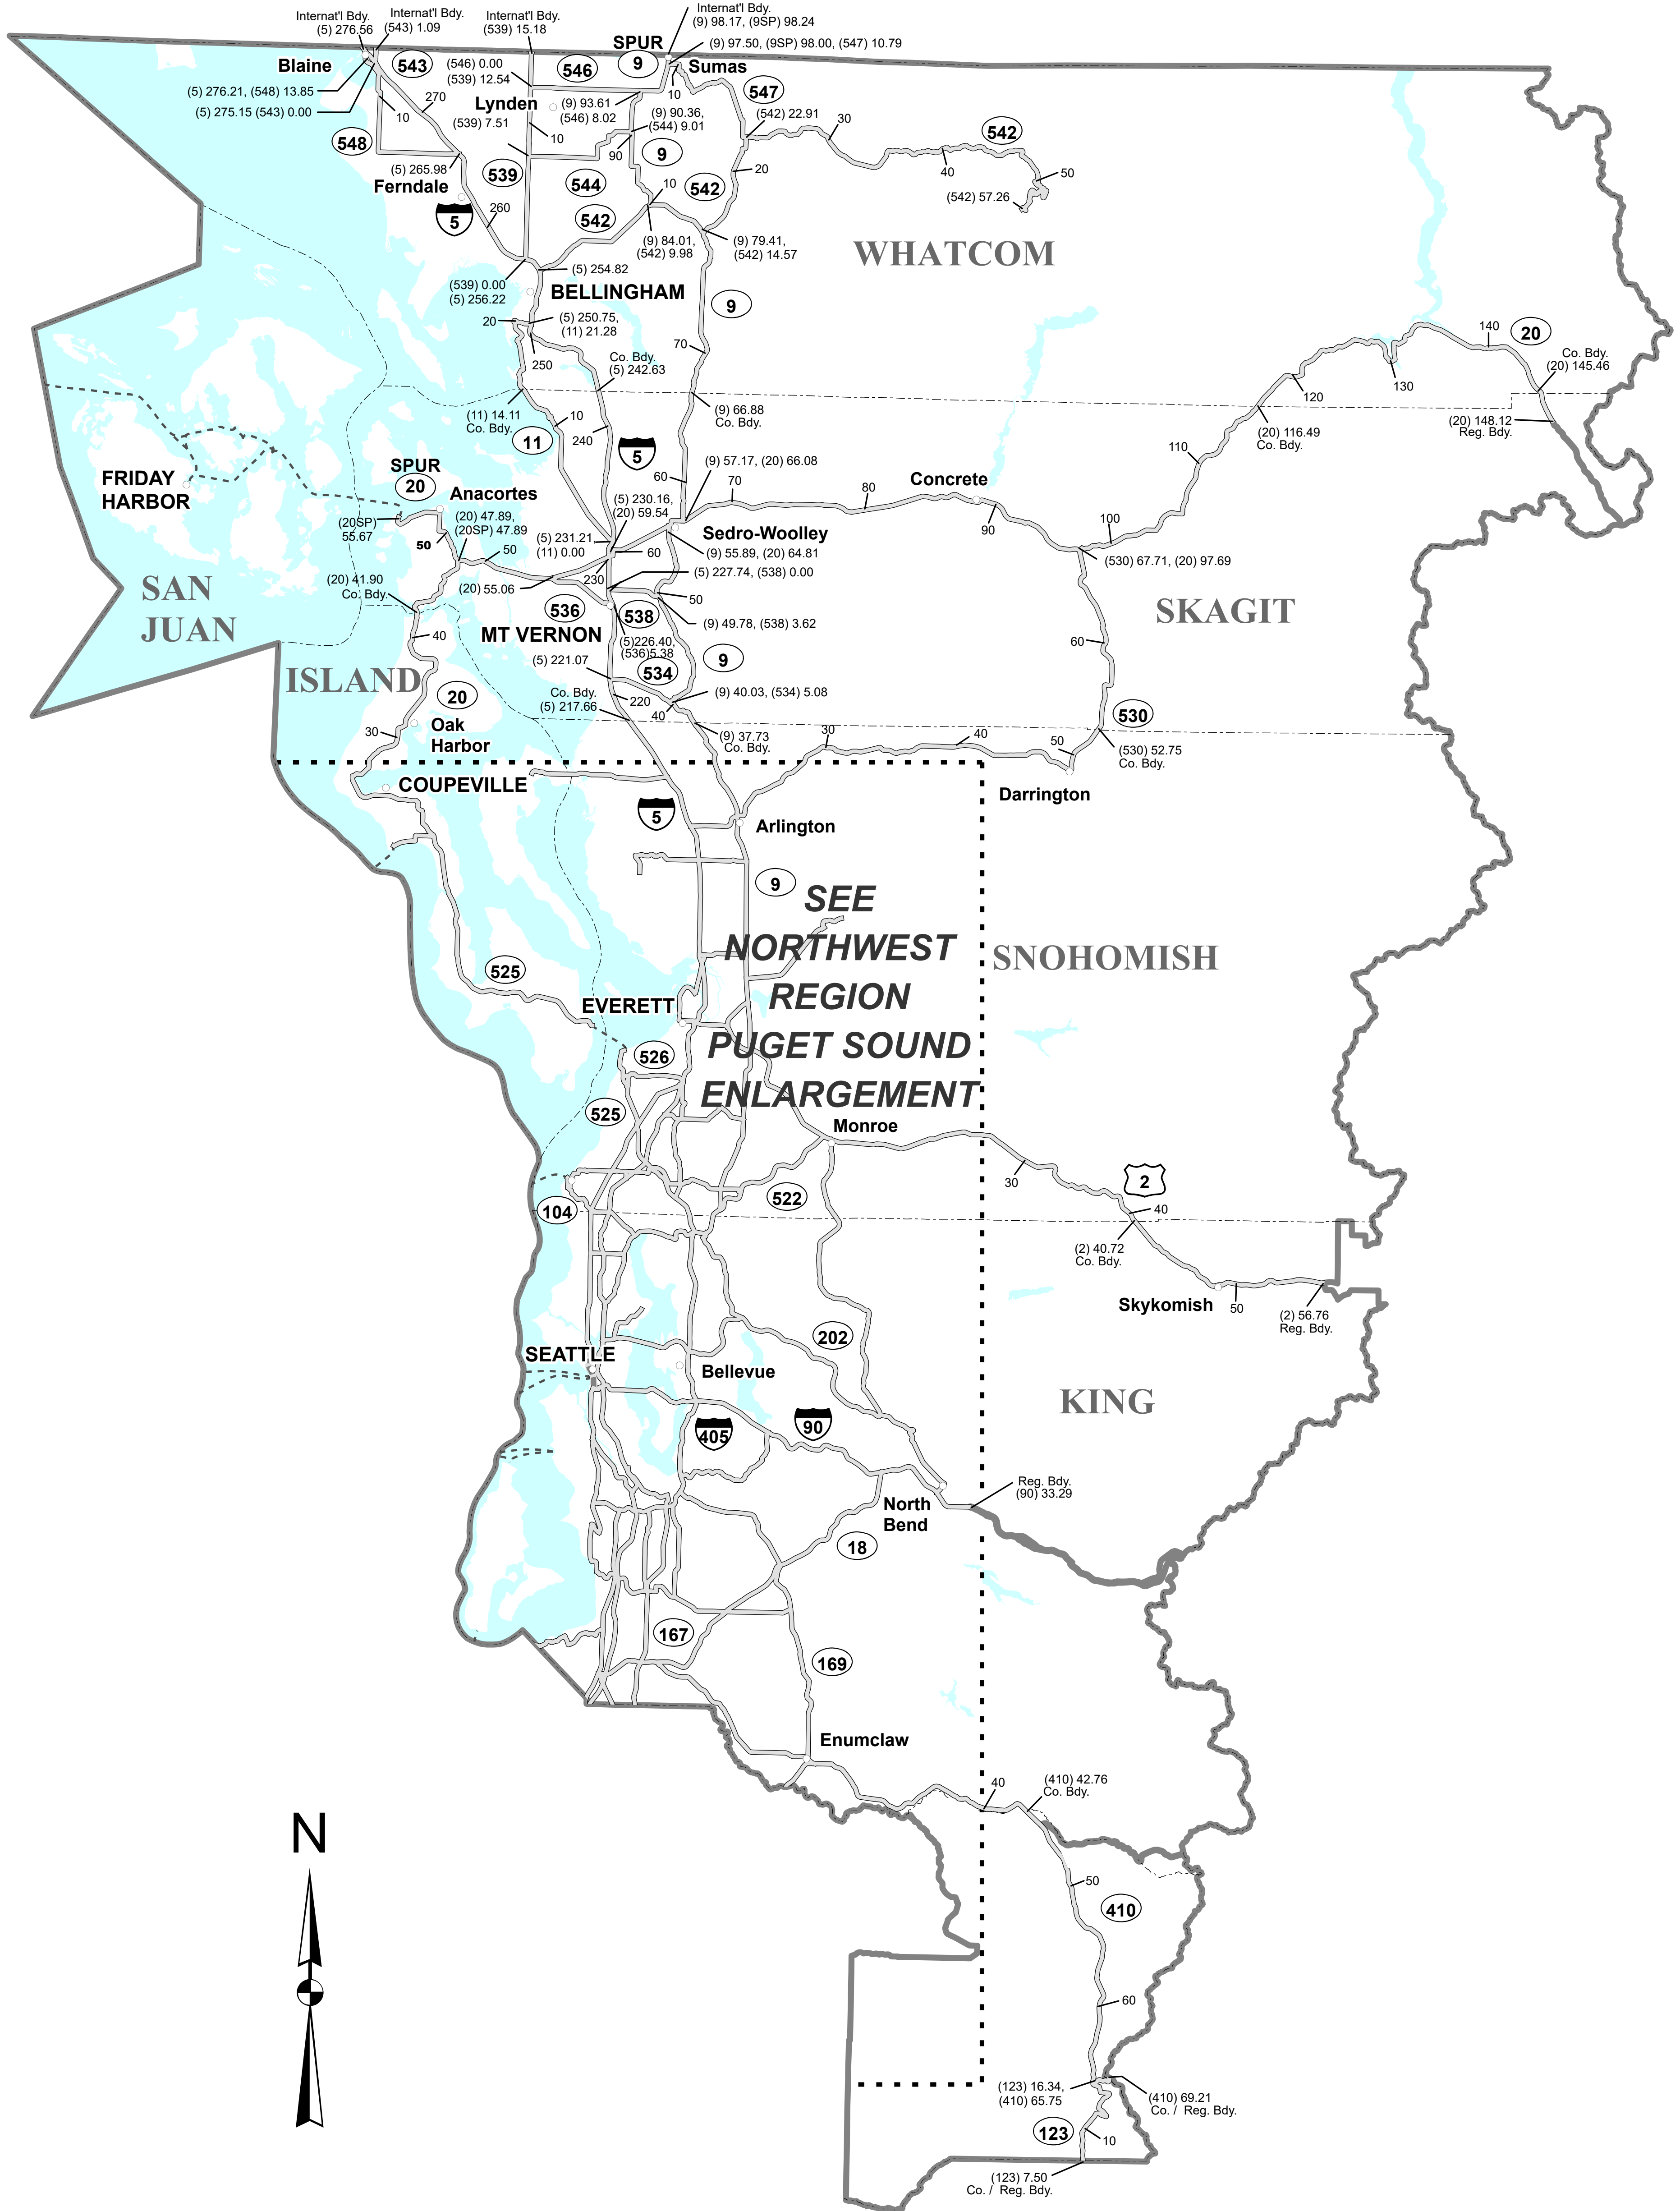

WSDOT Region Milepost Maps

2023

WASHINGTON STATE HIGHWAY SYSTEM
Milepost Data from 2023 State Highway Log

WASHINGTON STATE DEPARTMENT OF TRANSPORTATION
Transportation Data, GIS & Modeling Group

FUT 395
 FUT 395 is part of the future alignment of US Highway 395. It is assigned a Related Route Type of Spur, but is signed in the field as Future. Once complete, this section will become US Highway 395 Mainline.

WSDOT Eastern Region

WASHINGTON STATE HIGHWAY SYSTEM
 With Mileposts
2023

WASHINGTON STATE DEPARTMENT OF TRANSPORTATION
 Transportation Data, GIS & Modeling Group

Milepost Data from 2023 State Highway Log
 (State Highway System as of December 31, 2023)

WSDOT North Central Region

WASHINGTON STATE HIGHWAY SYSTEM
With Mileposts

2023

WASHINGTON STATE DEPARTMENT OF TRANSPORTATION
Transportation Data, GIS & Modeling Group

*Milepost Data from 2023 State Highway Log
(State Highway System as of December 31, 2023)*

WSDOT Northwest Region

WASHINGTON STATE HIGHWAY SYSTEM
With Mileposts

2023

WASHINGTON STATE DEPARTMENT OF TRANSPORTATION
Transportation Data, GIS & Modeling Group
*Milepost Data from 2023 State Highway Log
(State Highway System as of December 31, 2023)*