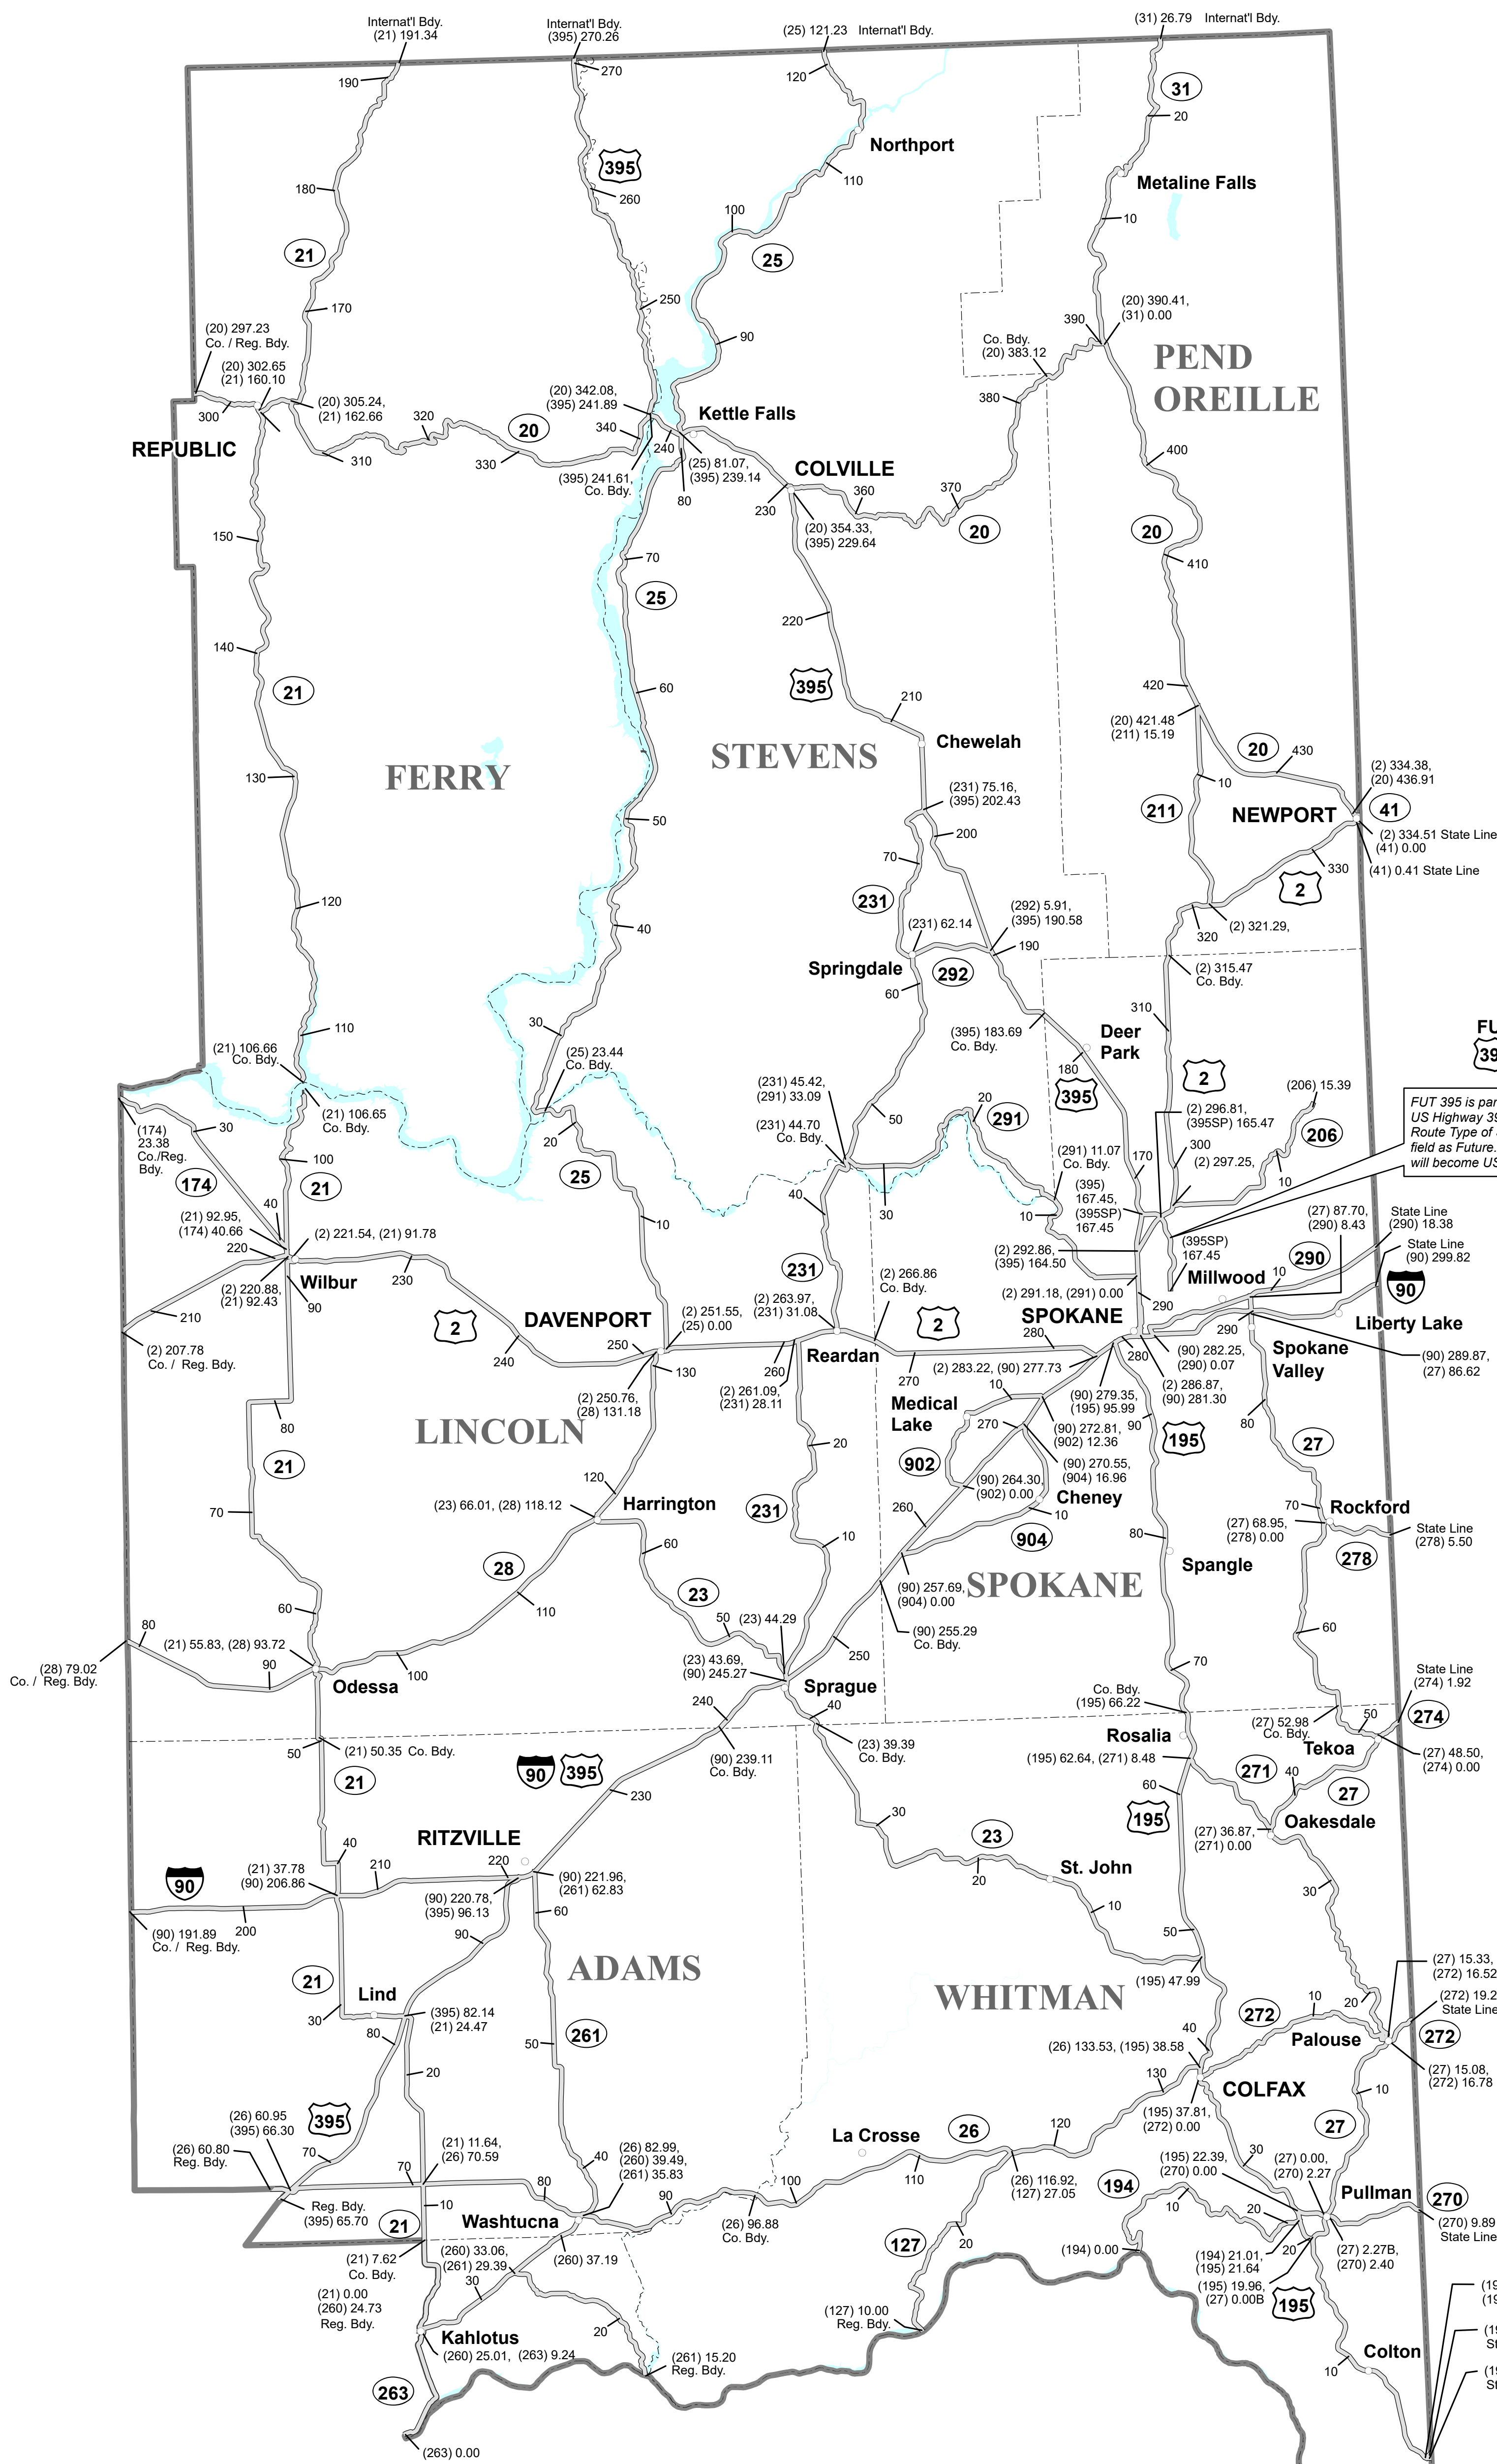

WSDOT Region Milepost Maps

2023

WASHINGTON STATE HIGHWAY SYSTEM
Milepost Data from 2023 State Highway Log

WASHINGTON STATE DEPARTMENT OF TRANSPORTATION
Transportation Data, GIS & Modeling Group

FUT 395
 FUT 395 is part of the future alignment of US Highway 395. It is assigned a Related Route Type of Spur, but is signed in the field as Future. Once complete, this section will become US Highway 395 Mainline.

WSDOT Eastern Region

WASHINGTON STATE HIGHWAY SYSTEM
 With Mileposts
2023

WASHINGTON STATE DEPARTMENT OF TRANSPORTATION
 Transportation Data, GIS & Modeling Group

Milepost Data from 2023 State Highway Log
 (State Highway System as of December 31, 2023)

WSDOT North Central Region

WASHINGTON STATE HIGHWAY SYSTEM
With Mileposts

2023

WASHINGTON STATE DEPARTMENT OF TRANSPORTATION
Transportation Data, GIS & Modeling Group

*Milepost Data from 2023 State Highway Log
(State Highway System as of December 31, 2023)*

WSDOT Northwest Region

WASHINGTON STATE HIGHWAY SYSTEM
With Mileposts

2023

WASHINGTON STATE DEPARTMENT OF TRANSPORTATION
Transportation Data, GIS & Modeling Group
*Milepost Data from 2023 State Highway Log
(State Highway System as of December 31, 2023)*