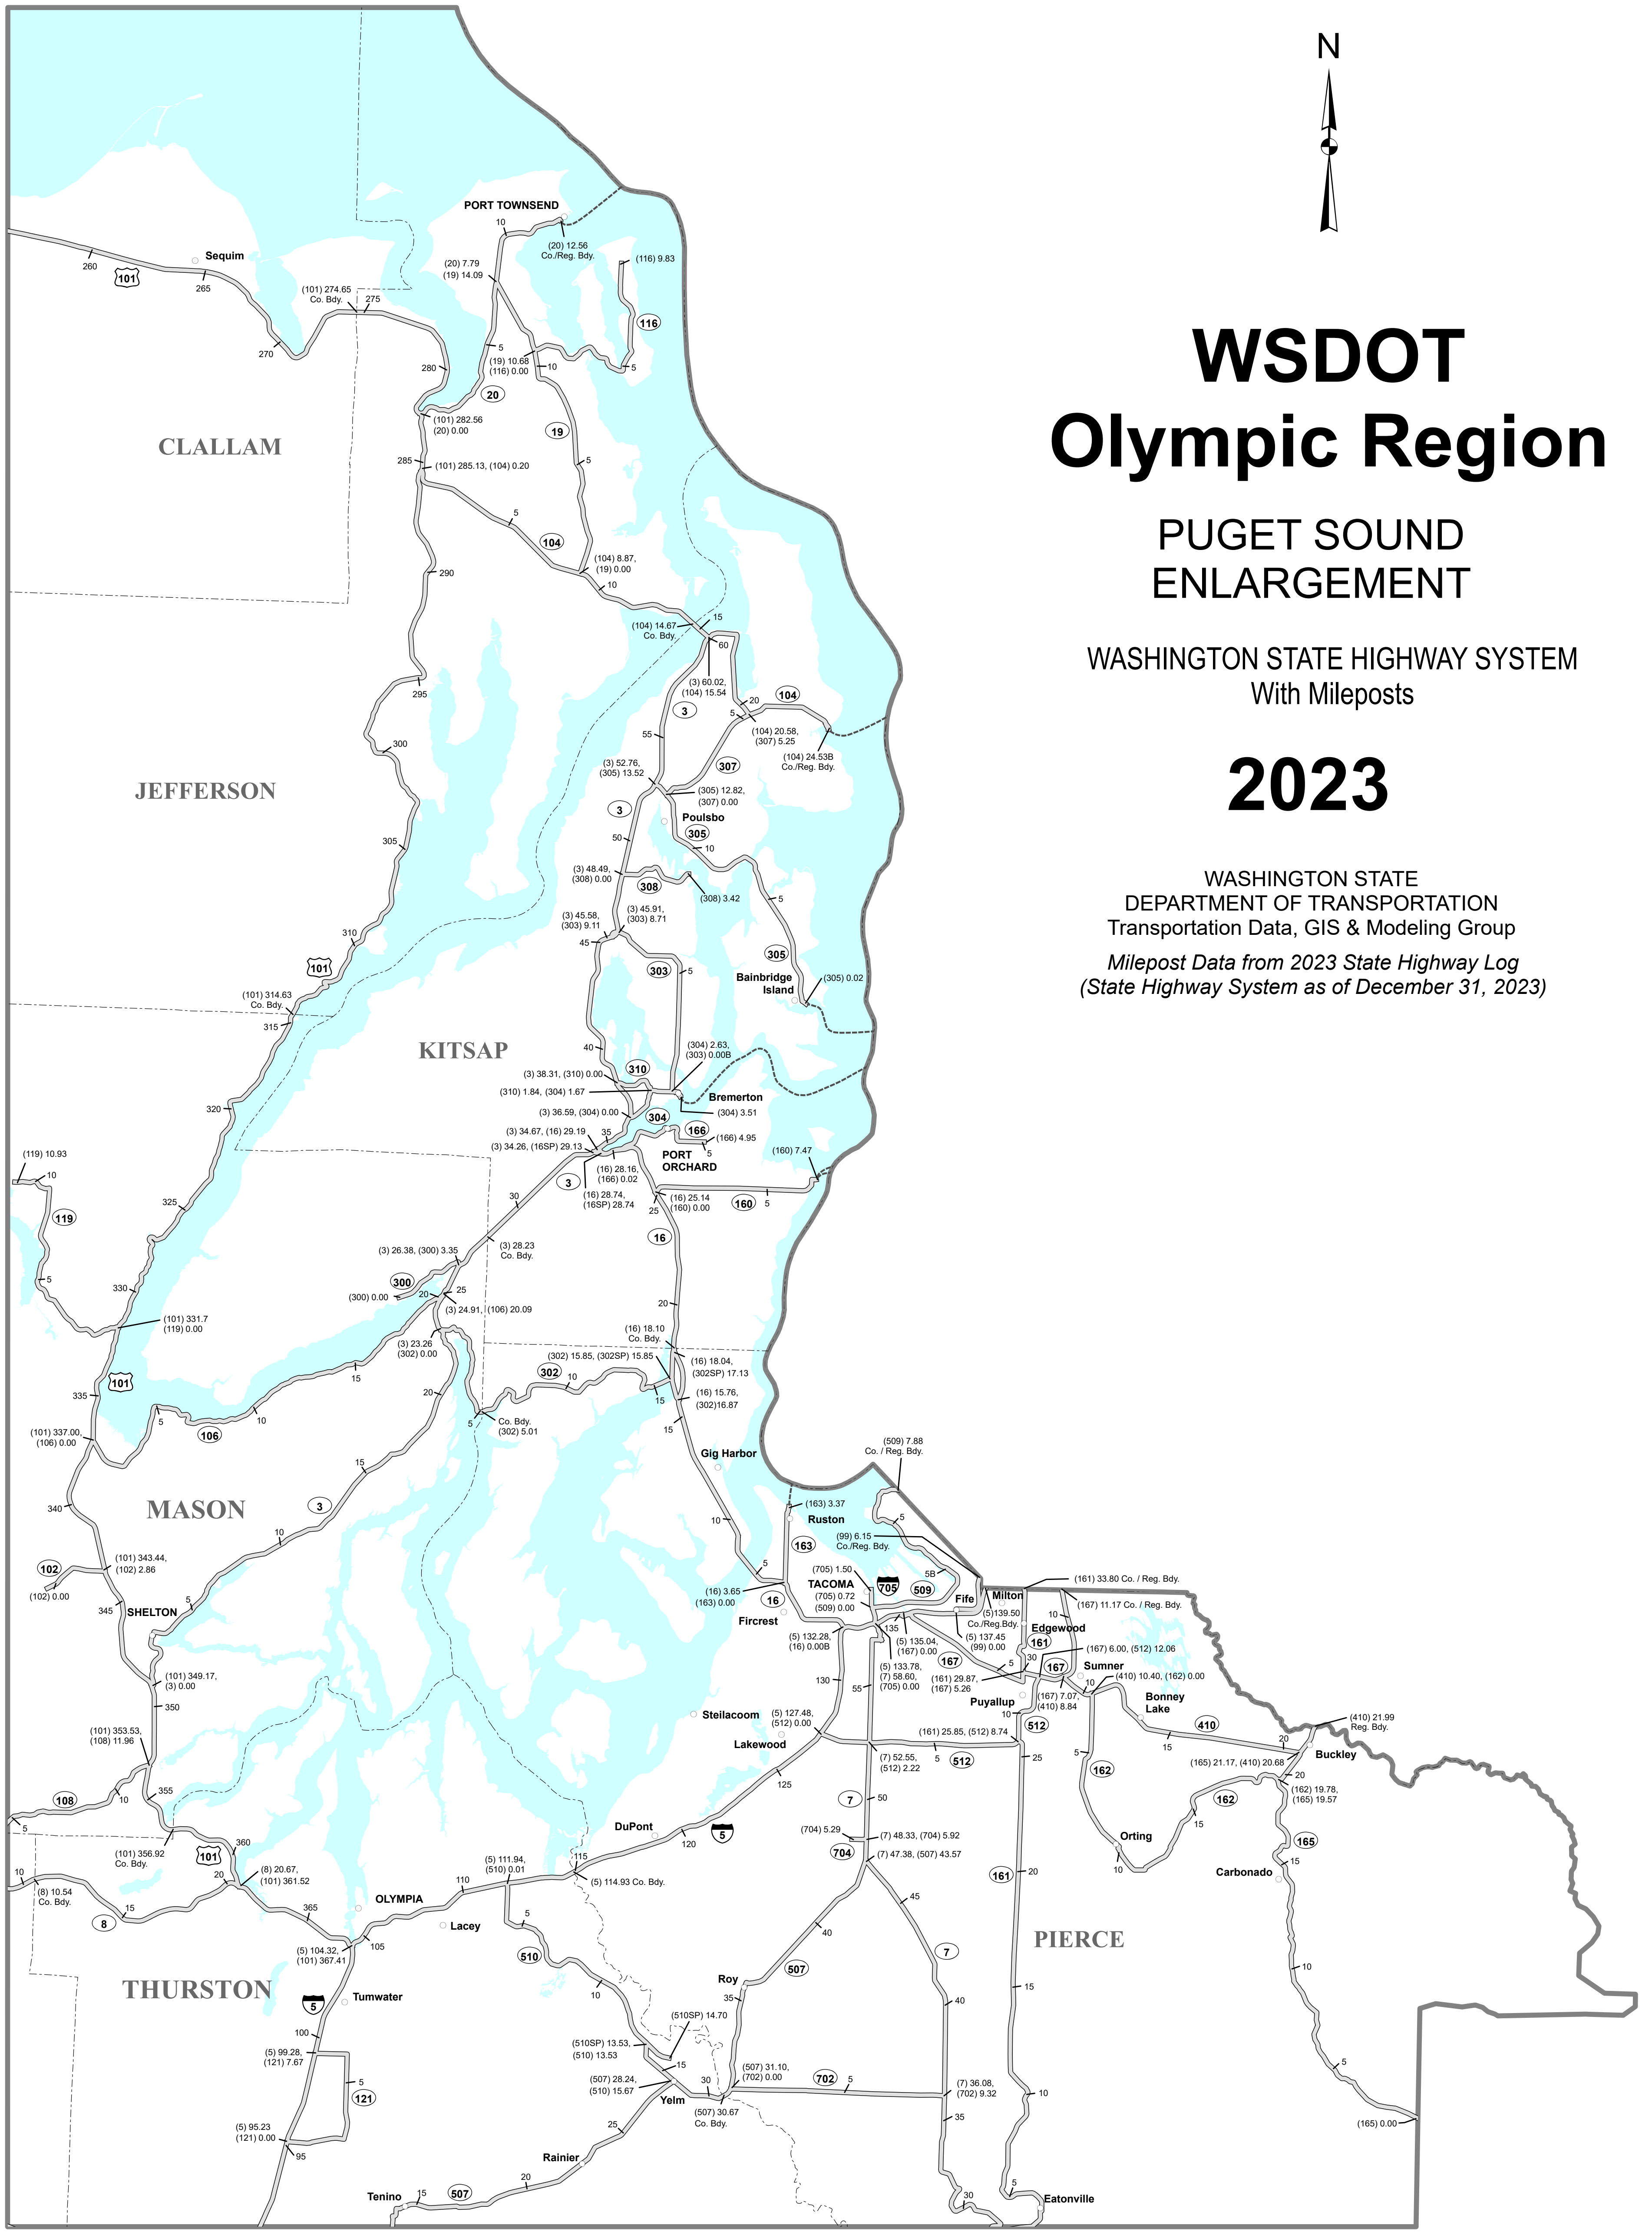

WSDOT Olympic Region

PUGET SOUND ENLARGEMENT

WASHINGTON STATE HIGHWAY SYSTEM
With Mileposts

2023

WASHINGTON STATE
DEPARTMENT OF TRANSPORTATION
Transportation Data, GIS & Modeling Group
*Milepost Data from 2023 State Highway Log
(State Highway System as of December 31, 2023)*