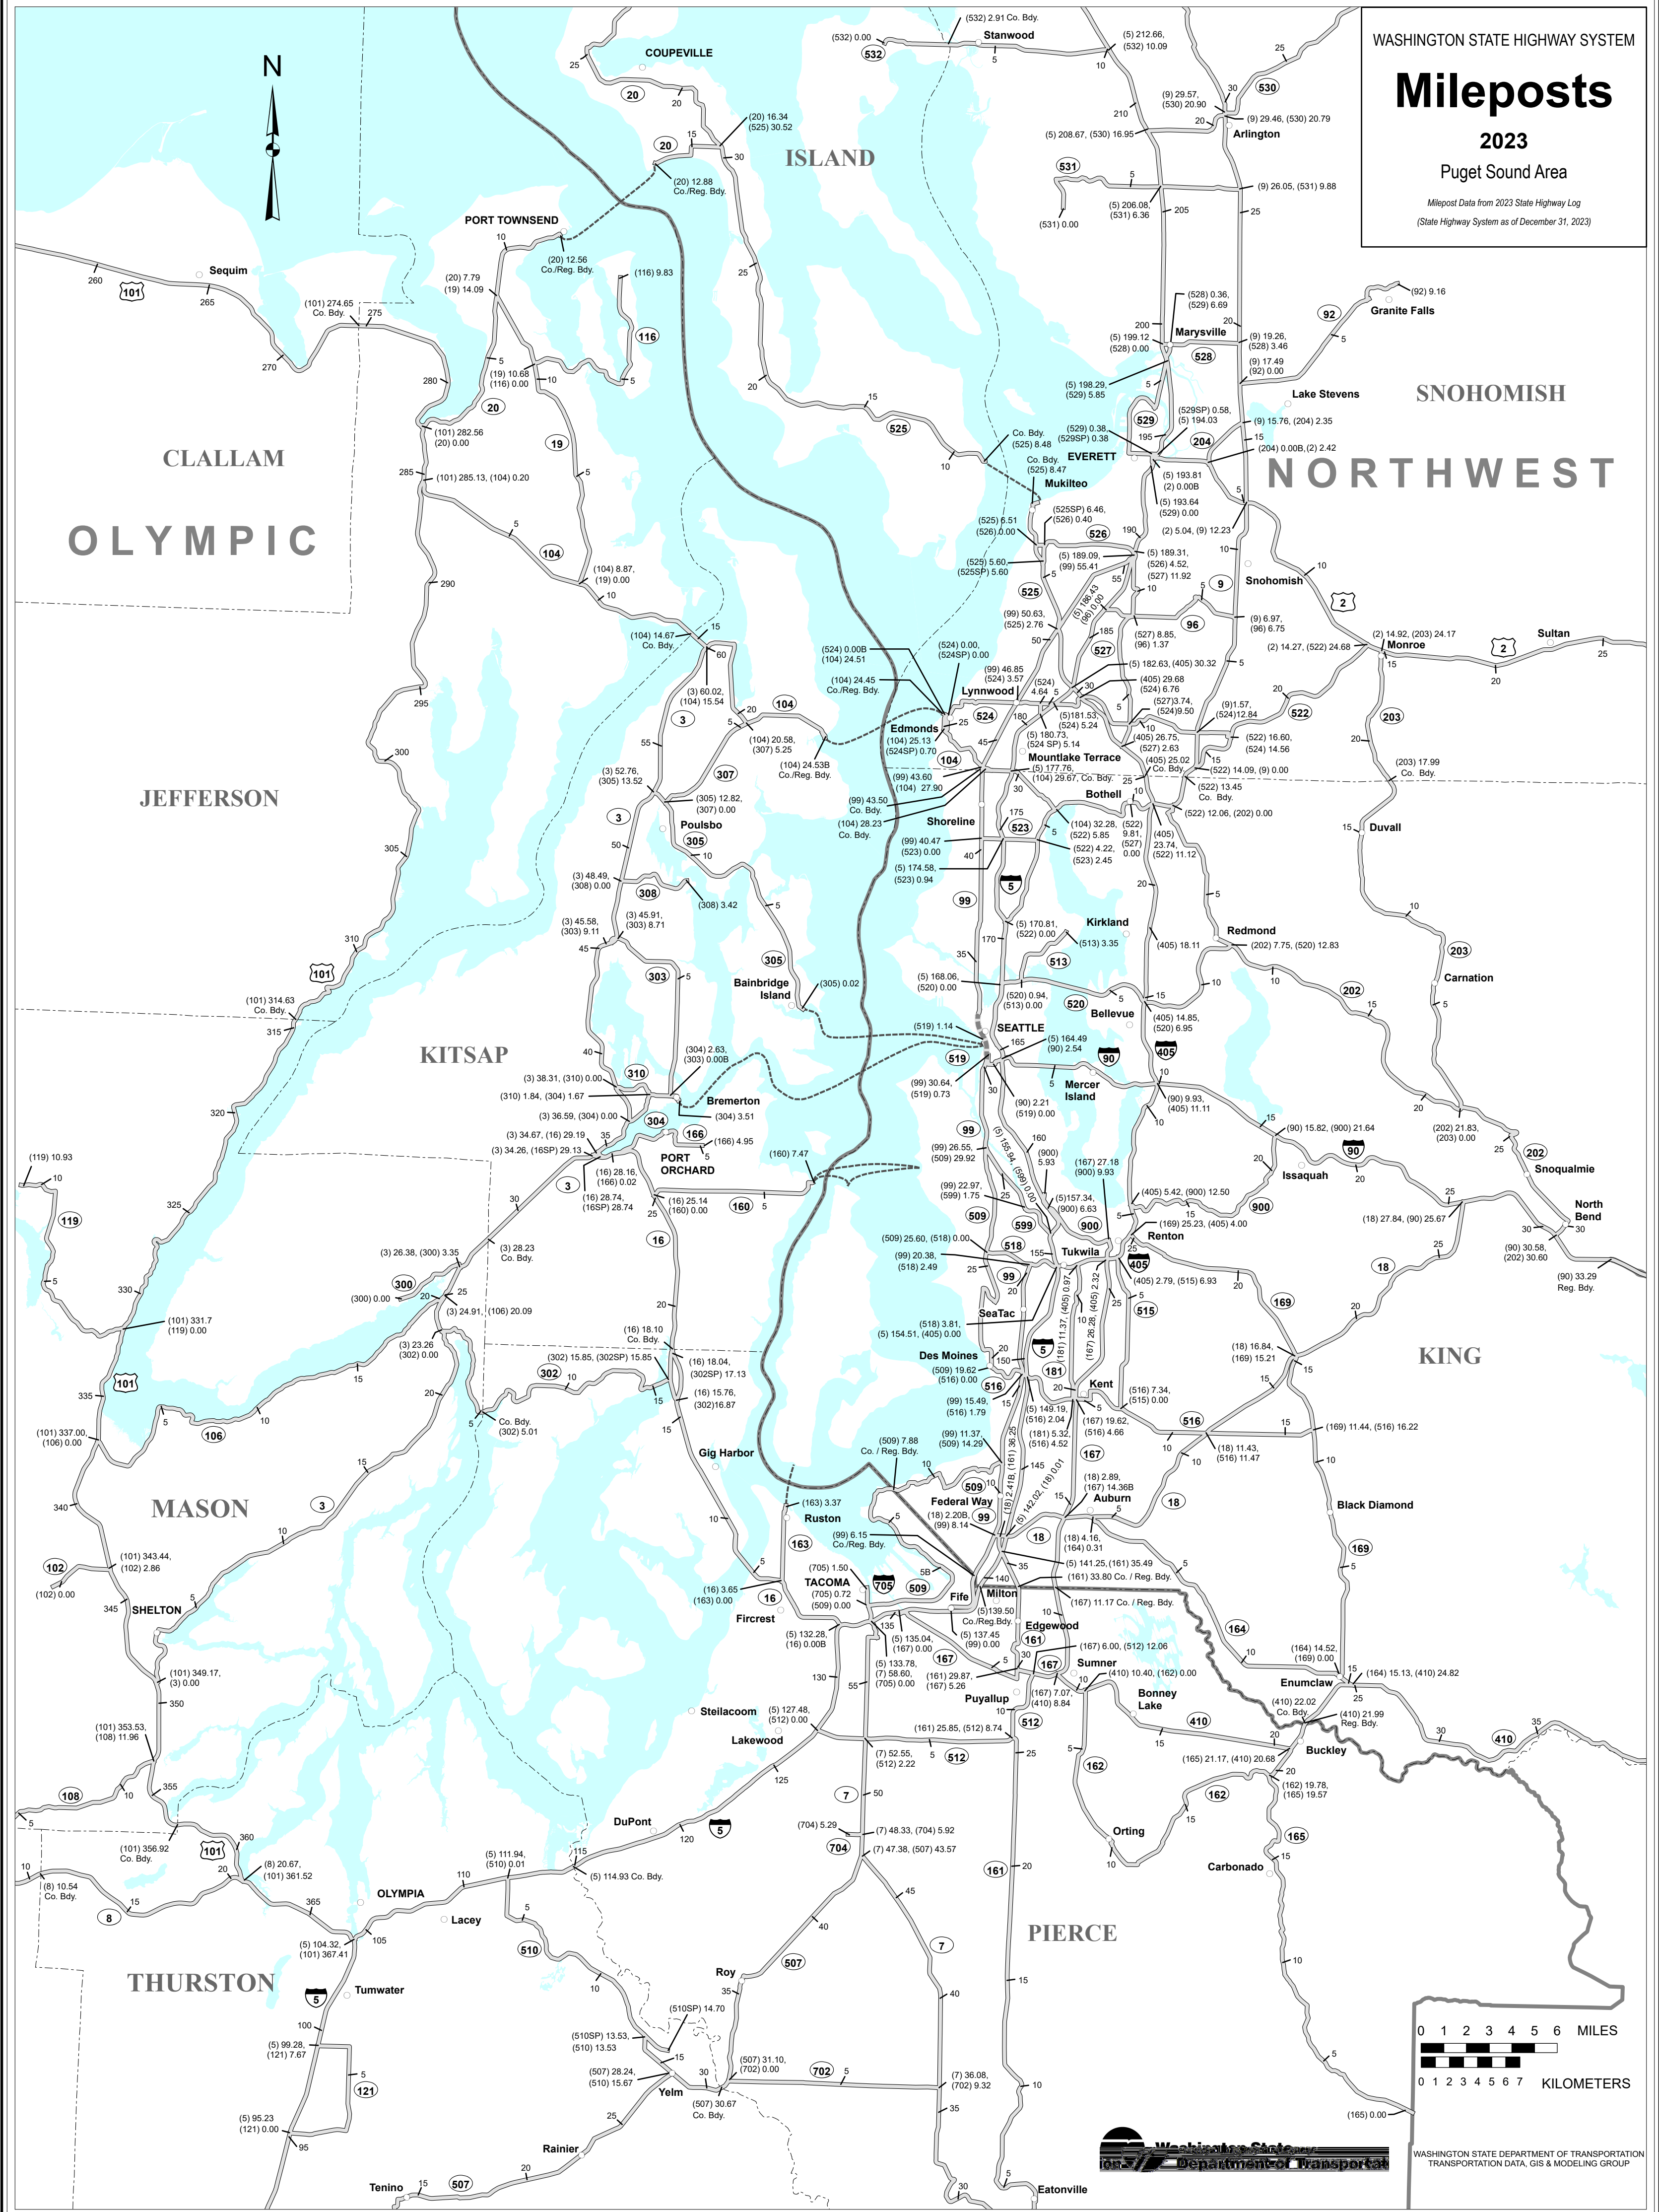

Mileposts

2023

Puget Sound Area