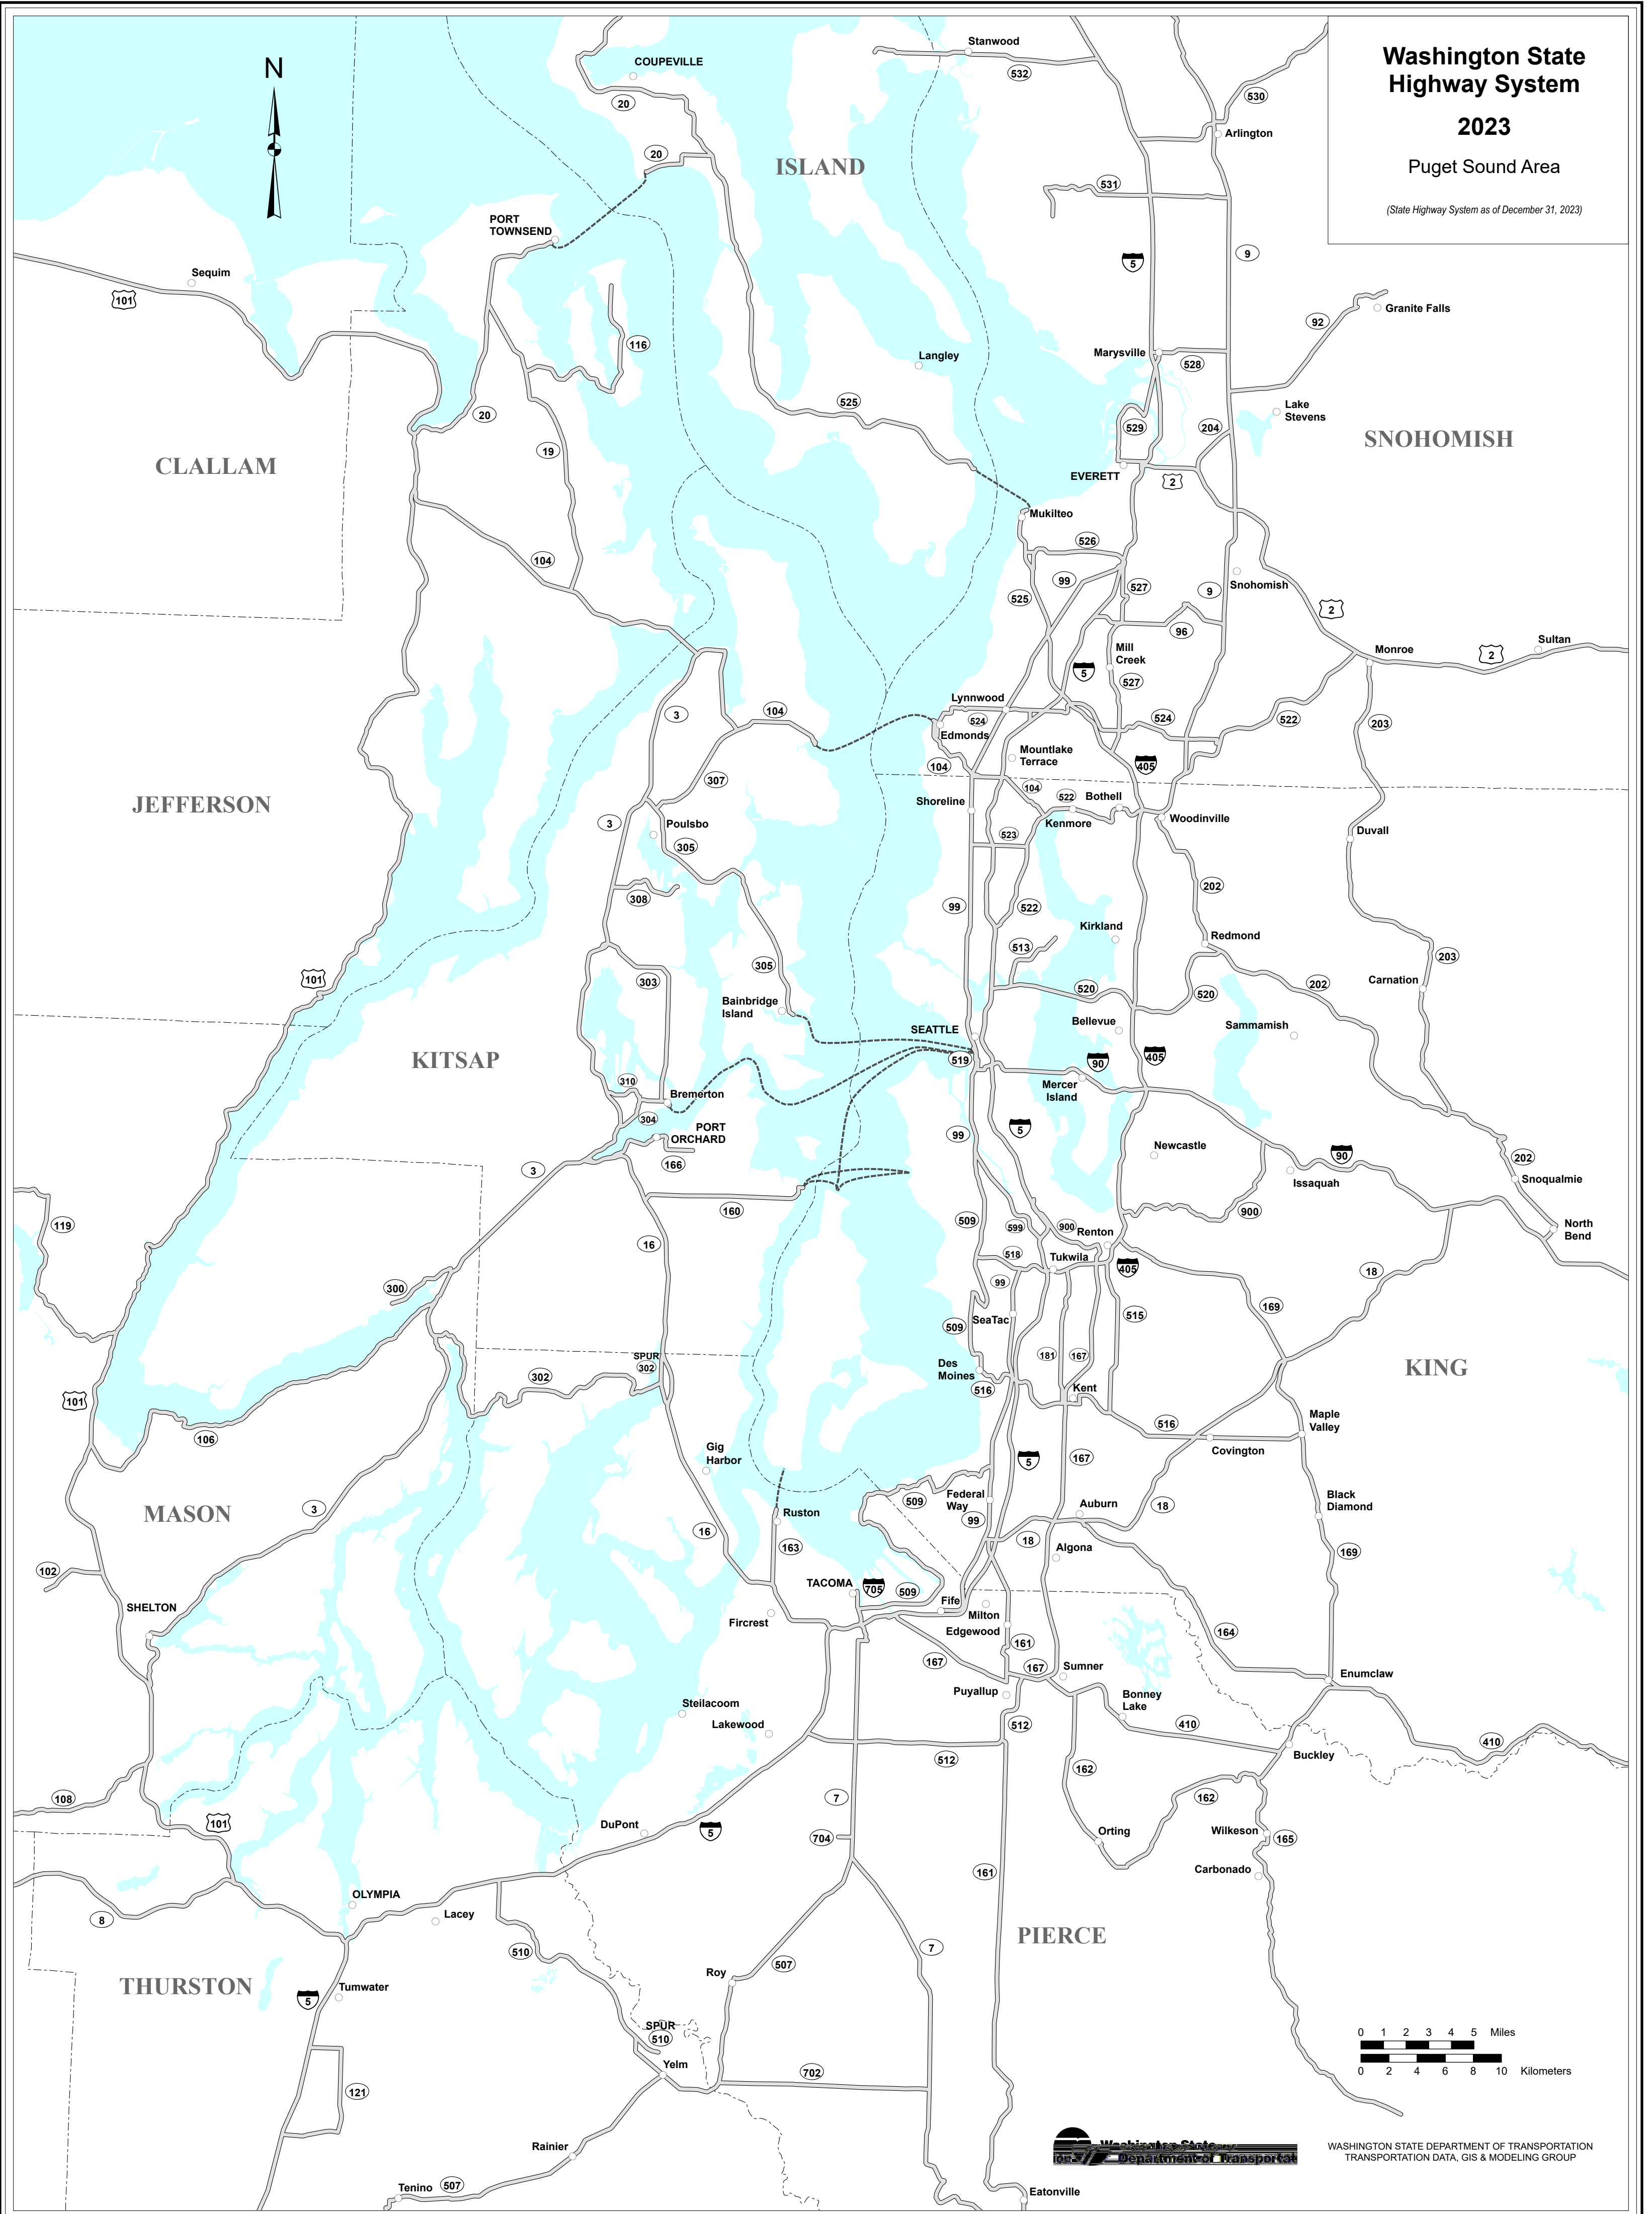

# Washington State Highway System

2023

Puget Sound Area

(State Highway System as of December 31, 2023)

WASHINGTON STATE DEPARTMENT OF TRANSPORTATION  
TRANSPORTATION DATA, GIS & MODELING GROUP