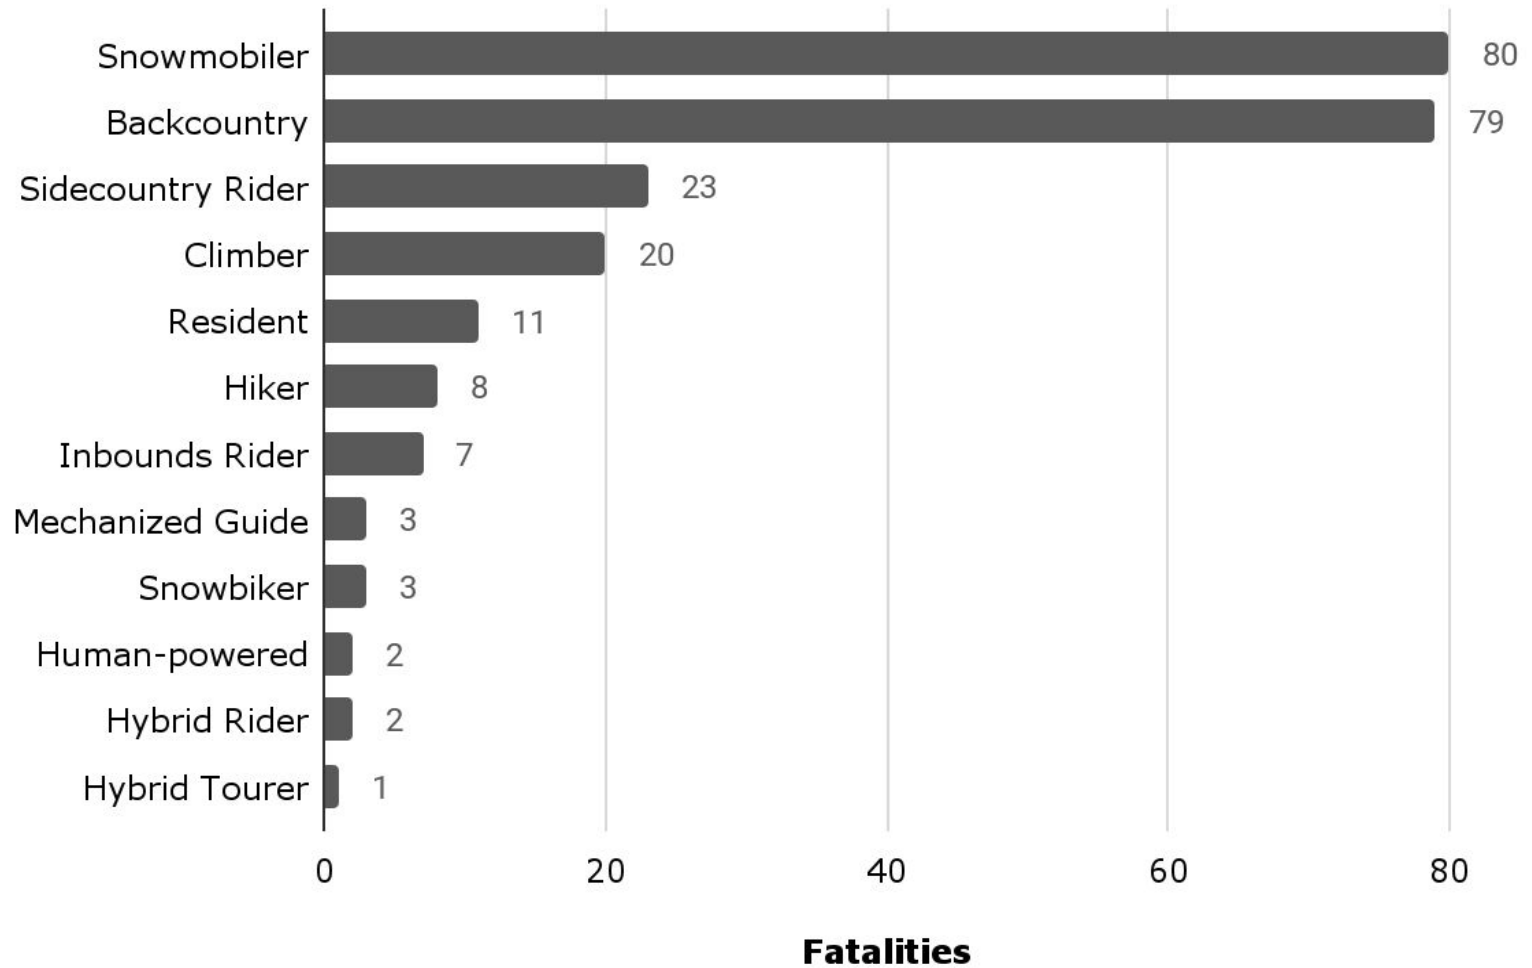

US Avalanche Fatalities by Activity 2013-14 to 2022-23