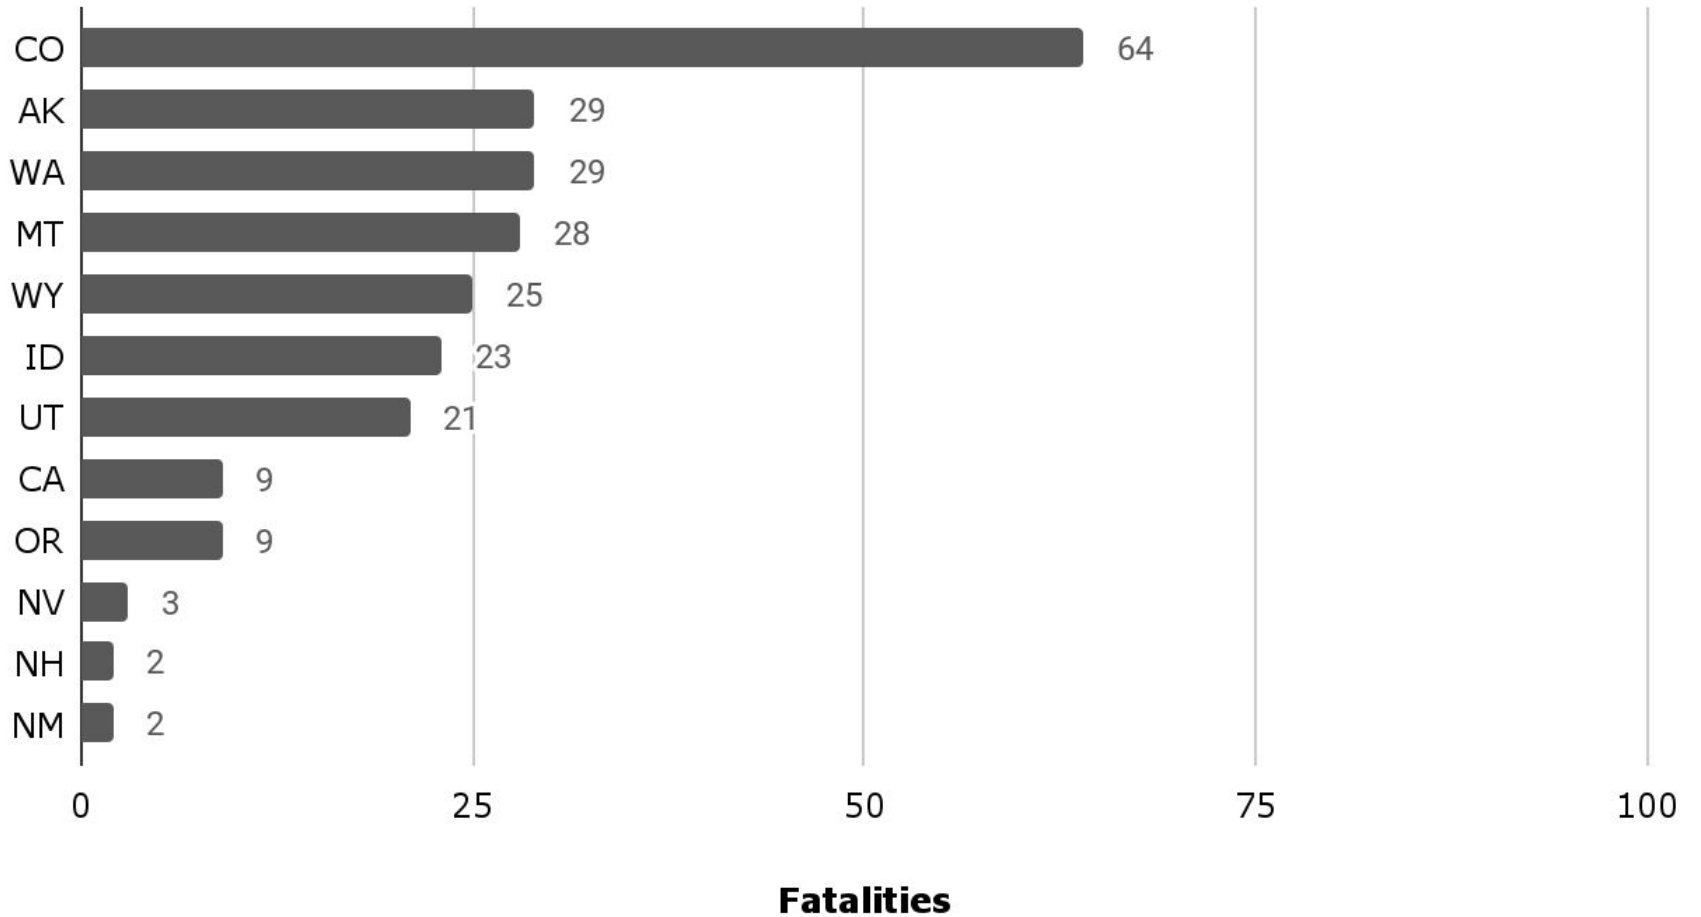

US Avalanche Fatalities by State 2013-14 to 2022-23