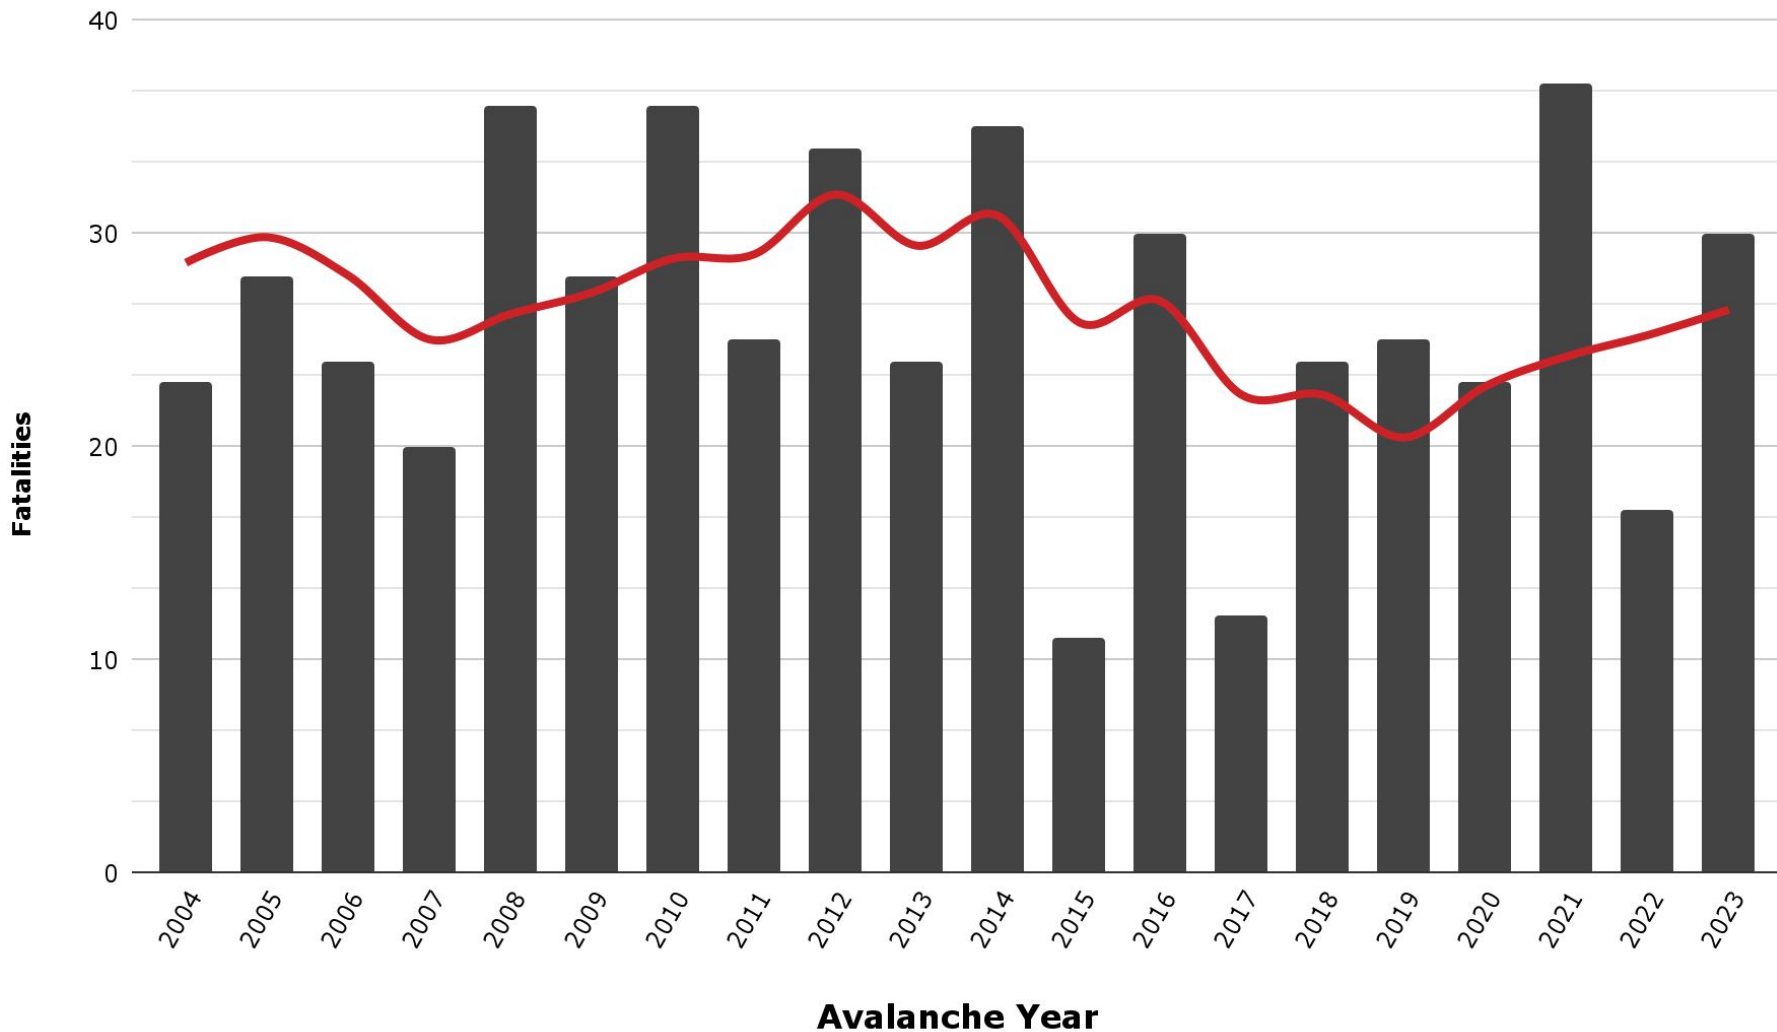

# US Avalanche Fatalities by Avalanche Year 1950-51 to 2022-23

**CAIC**  
Colorado Avalanche  
Information Center

# US Avalanche Fatalities by Avalanche Year 2003-04 to 2022-23

■ Annual Fatalities    — 5 Year average

**CAIC**  
Colorado Avalanche  
Information Center

# US Avalanche Fatalities by Month 1950-51 to 2022-23

# US Avalanche Fatalities by Month 2013-14 to 2022-23