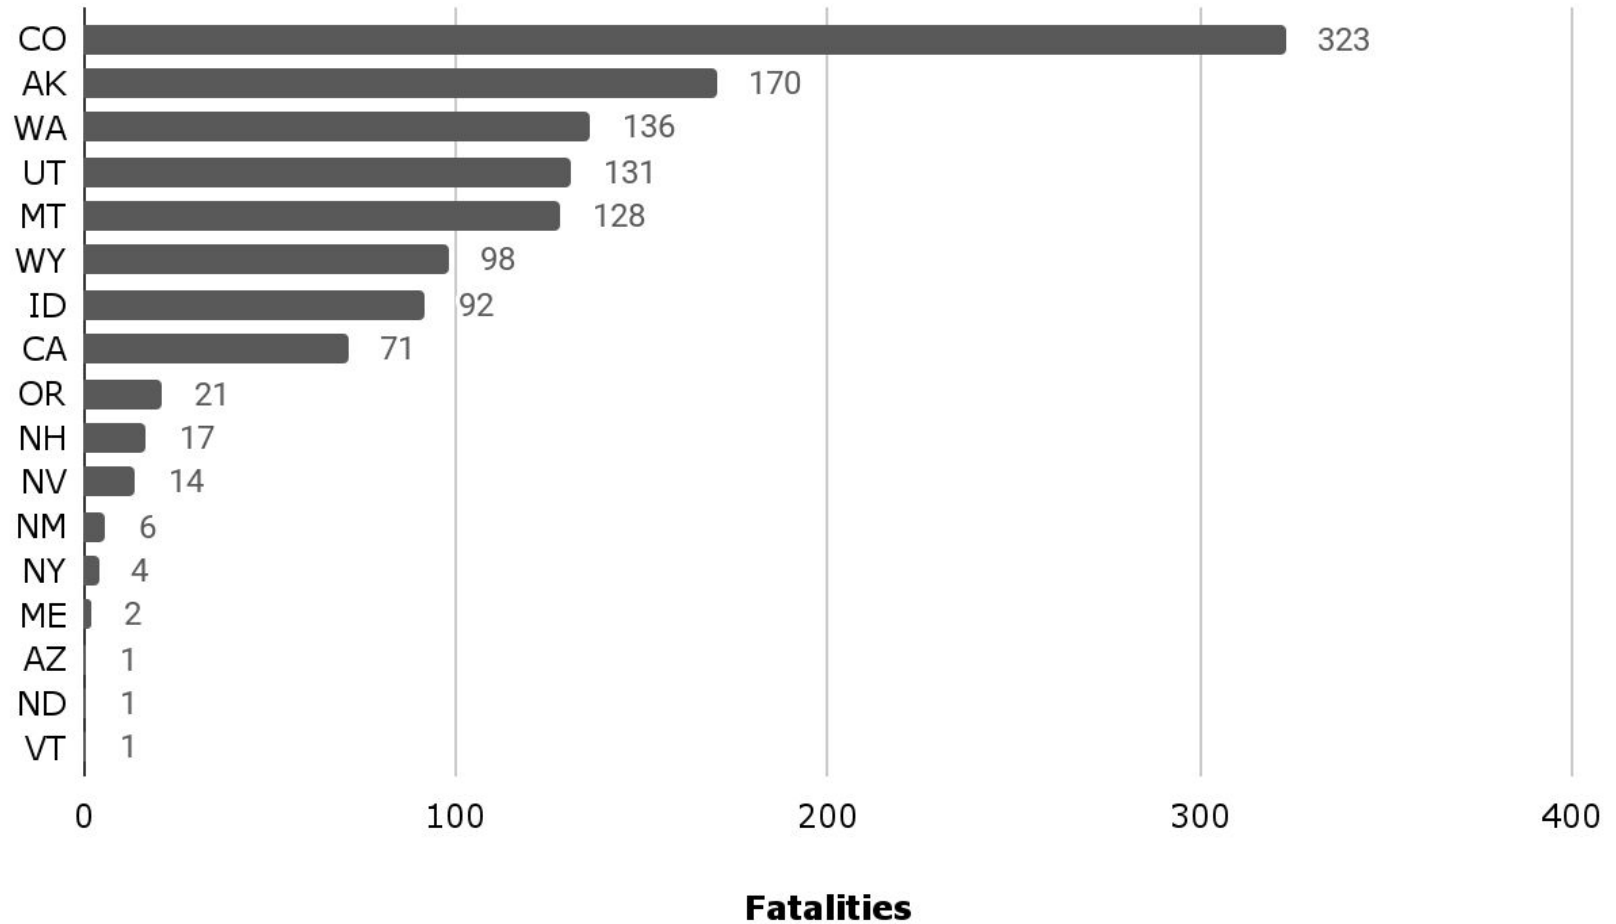

# US Avalanche Fatalities by Avalanche Year 1950-51 to 2022-23

**CAIC**  
Colorado Avalanche  
Information Center

# US Avalanche Fatalities by Avalanche Year 2003-04 to 2022-23

■ Annual Fatalities    — 5 Year average

**CAIC**  
Colorado Avalanche  
Information Center

# US Avalanche Fatalities by State 1950-51 to 2022-23