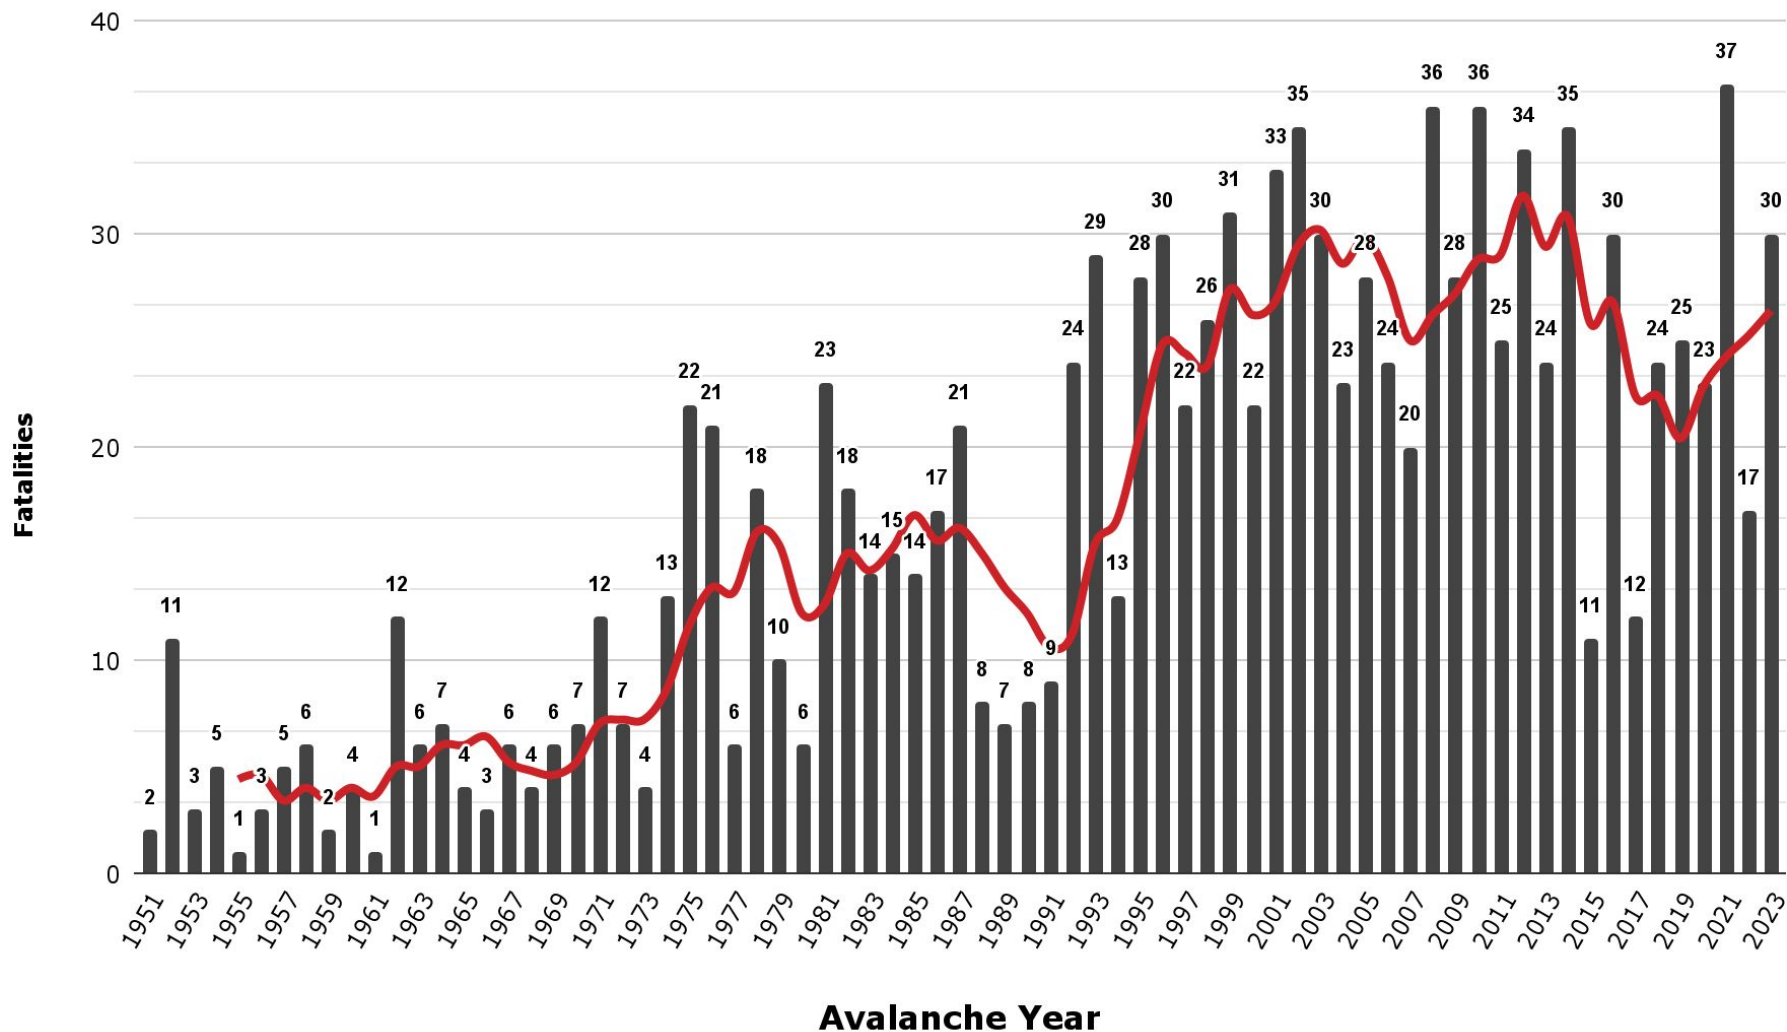

# US Avalanche Fatalities by Avalanche Year 1950-51 to 2022-23

**CAIC**  
Colorado Avalanche  
Information Center

# US Avalanche Fatalities by Avalanche Year 2003-04 to 2022-23

■ Annual Fatalities    — 5 Year average

**CAIC**  
Colorado Avalanche  
Information Center

# US Avalanche Fatalities by State 1950-51 to 2022-23

# US Avalanche Fatalities by Month 1950-51 to 2022-23