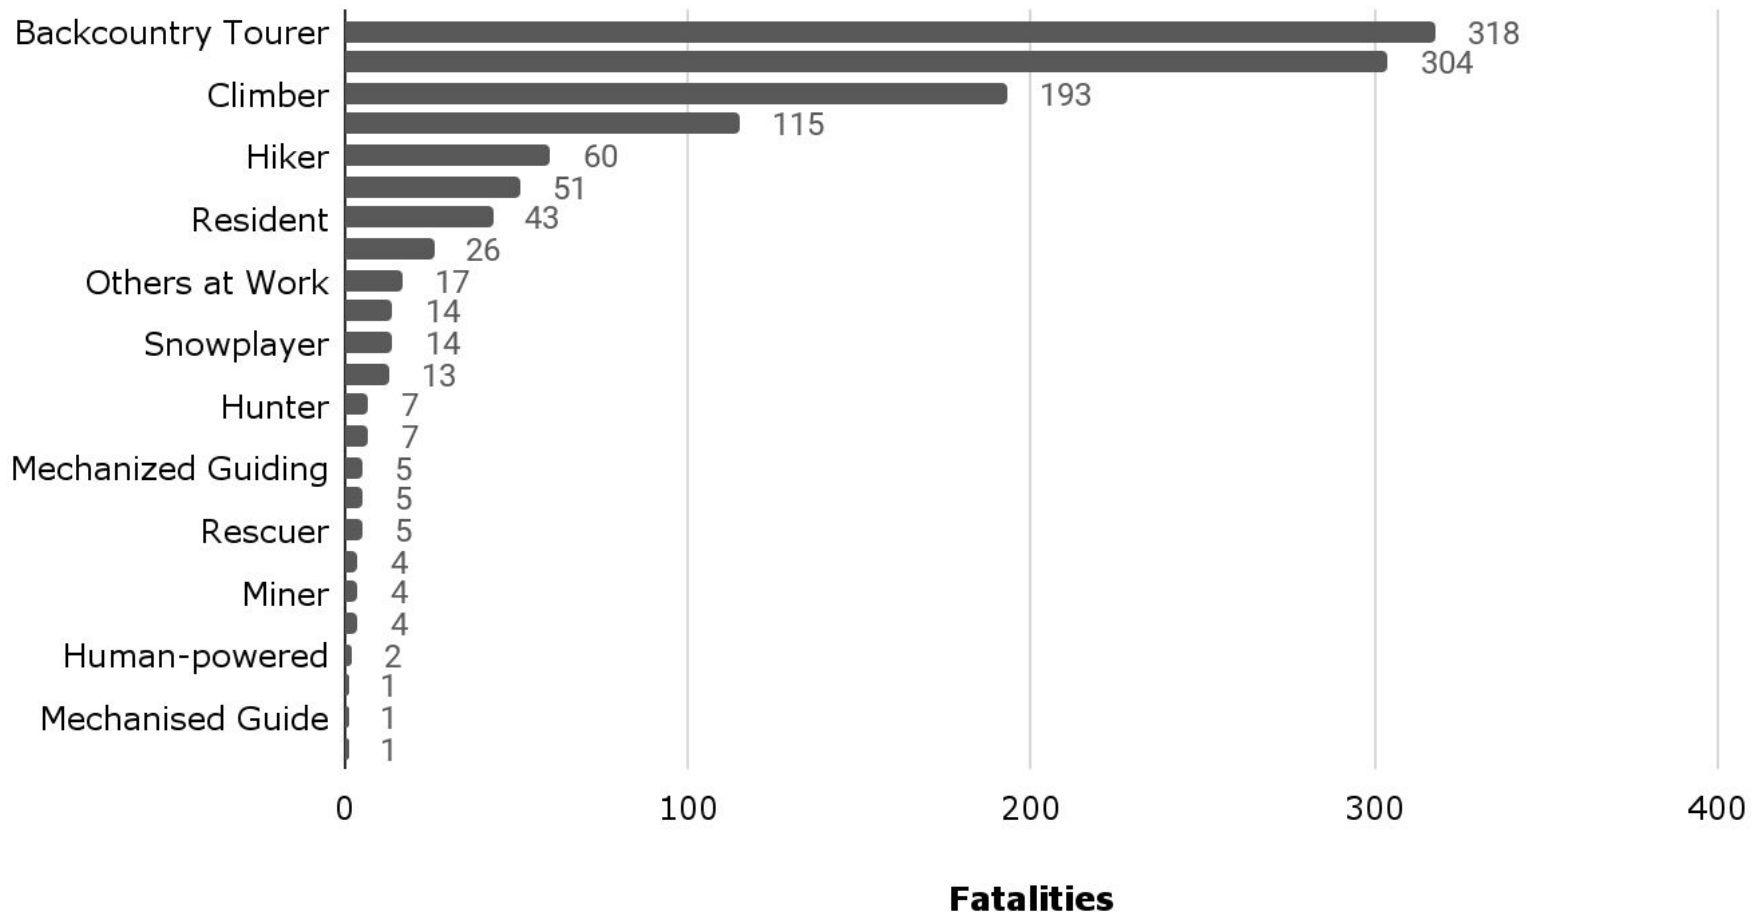

# US Avalanche Fatalities by State 2013-14 to 2022-23

# US Avalanche Fatalities by Avalanche Year 1950-51 to 2022-23

**CAIC**  
Colorado Avalanche  
Information Center

# Colorado Avalanche Fatalities by Avalanche Year 1950-51 to 2022-23

# US Avalanche Fatalities by Activity 1950-51 to 2022-23