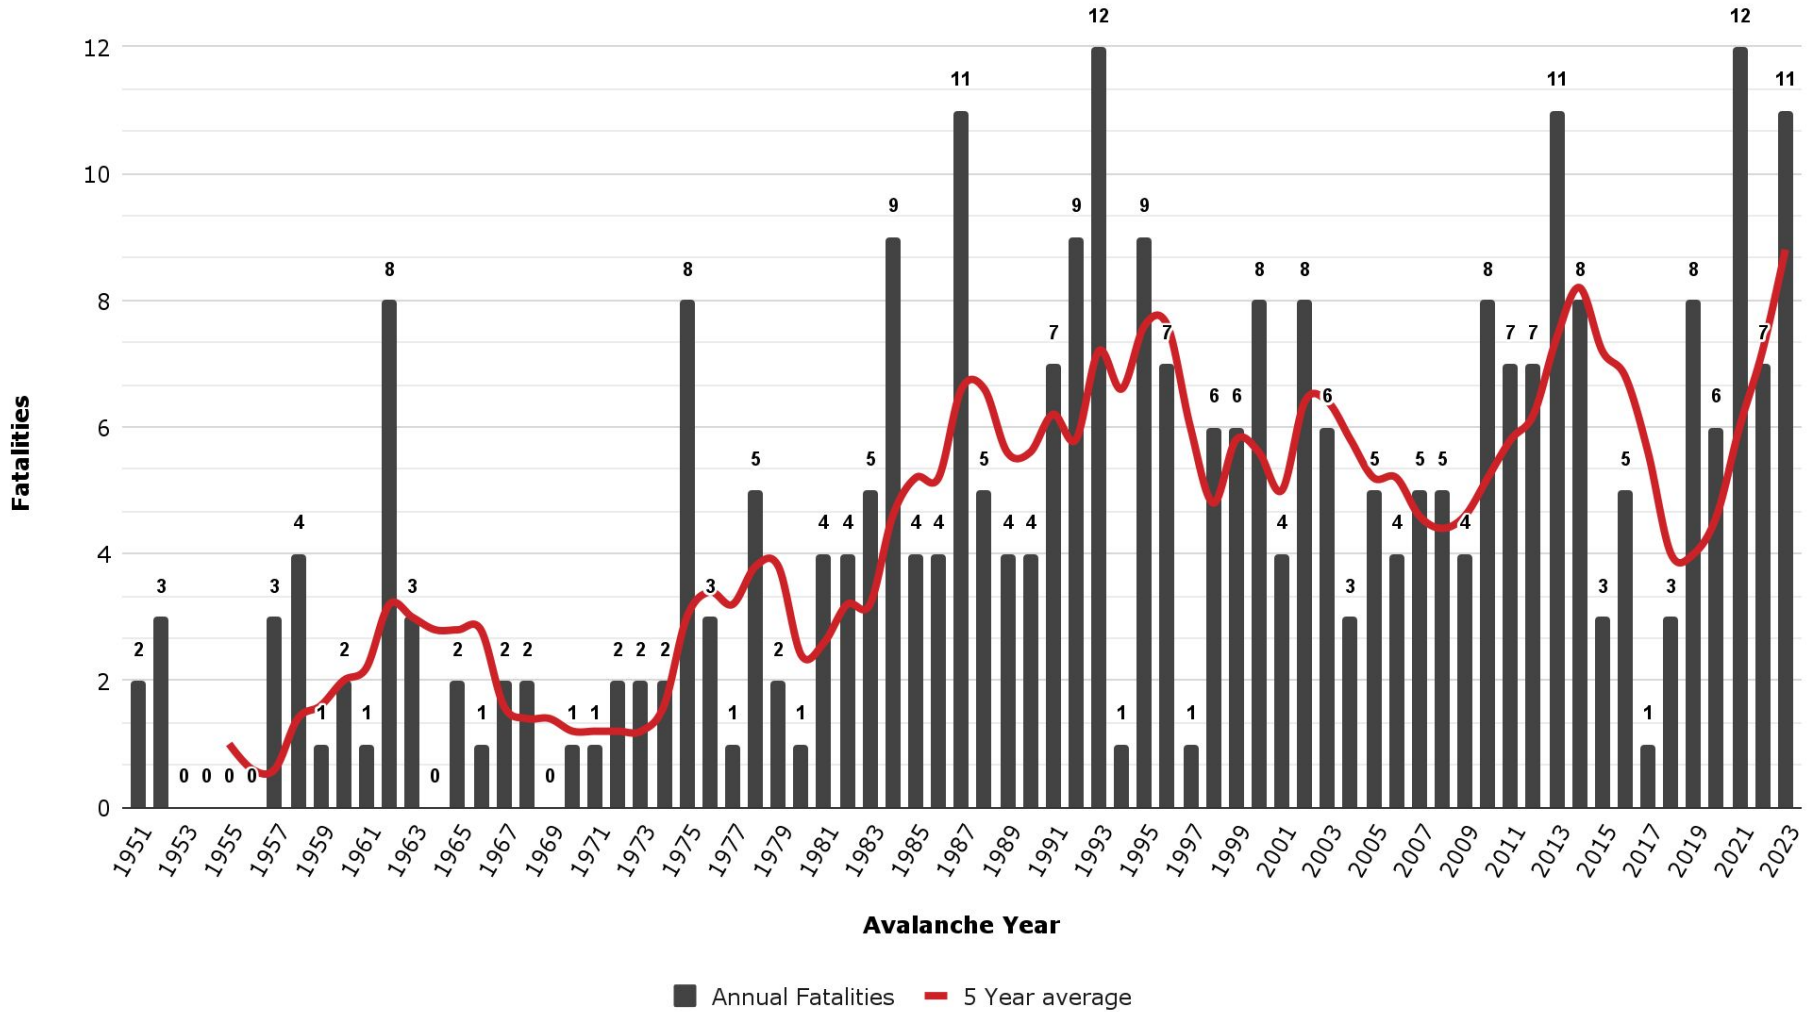

Colorado Avalanche Fatalities by Avalanche Year 1950-51 to 2022-23