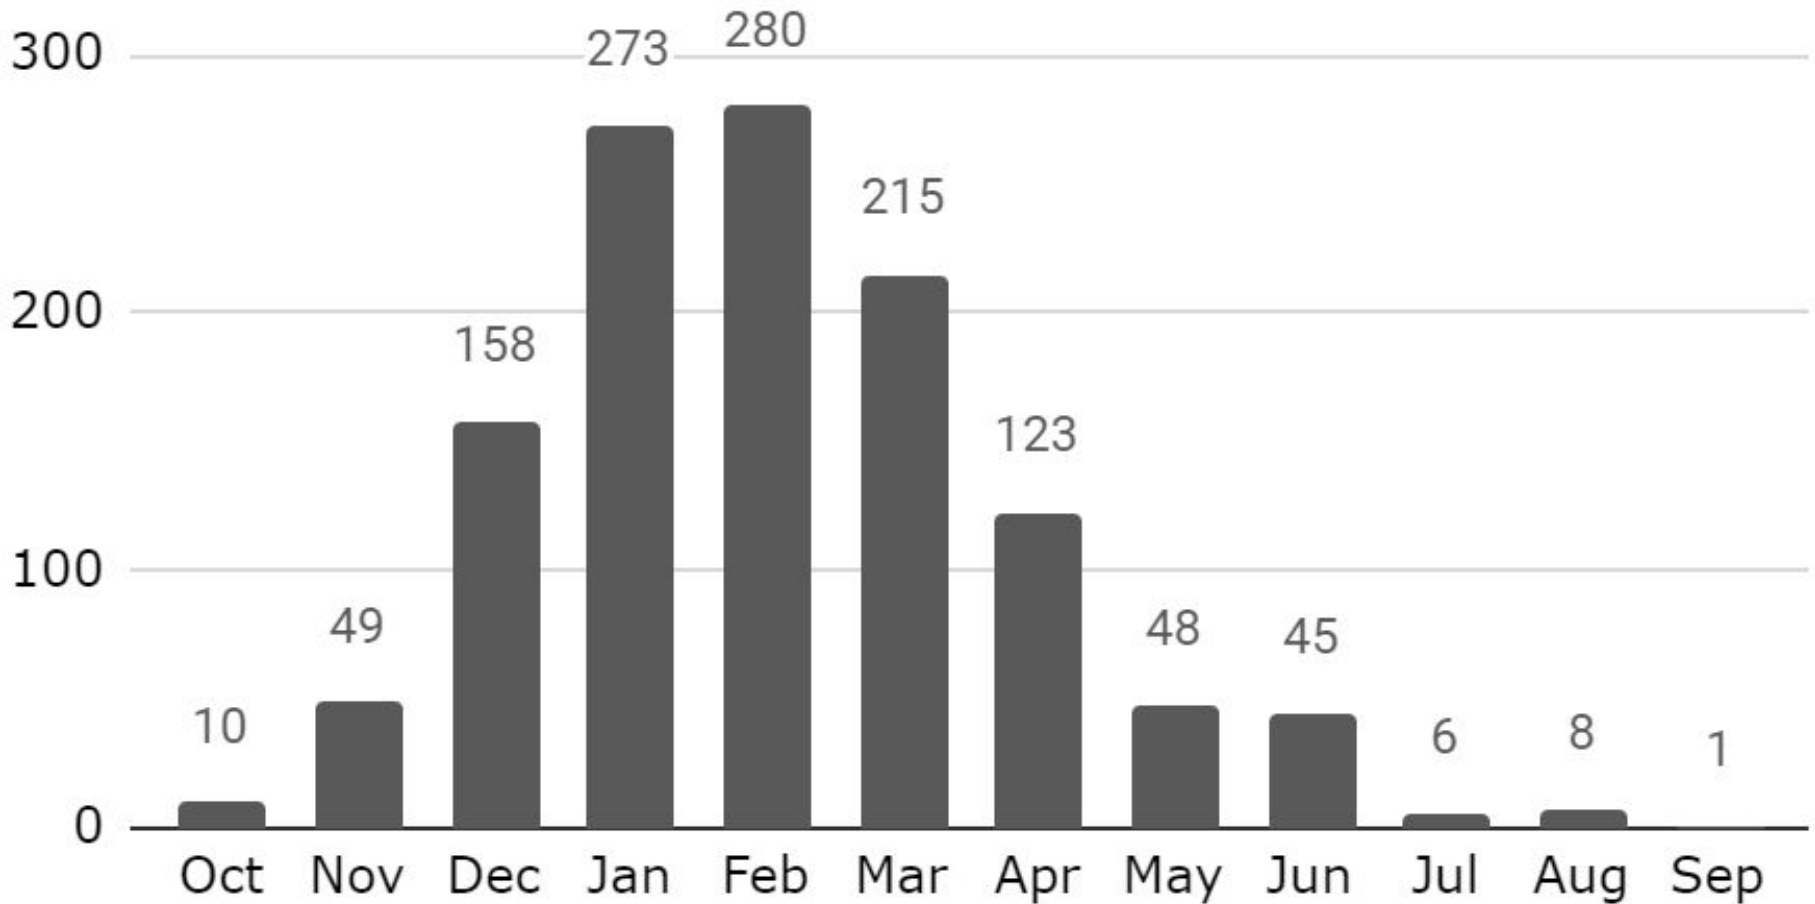

US Avalanche Fatalities by Month 1950-51 to 2022-23