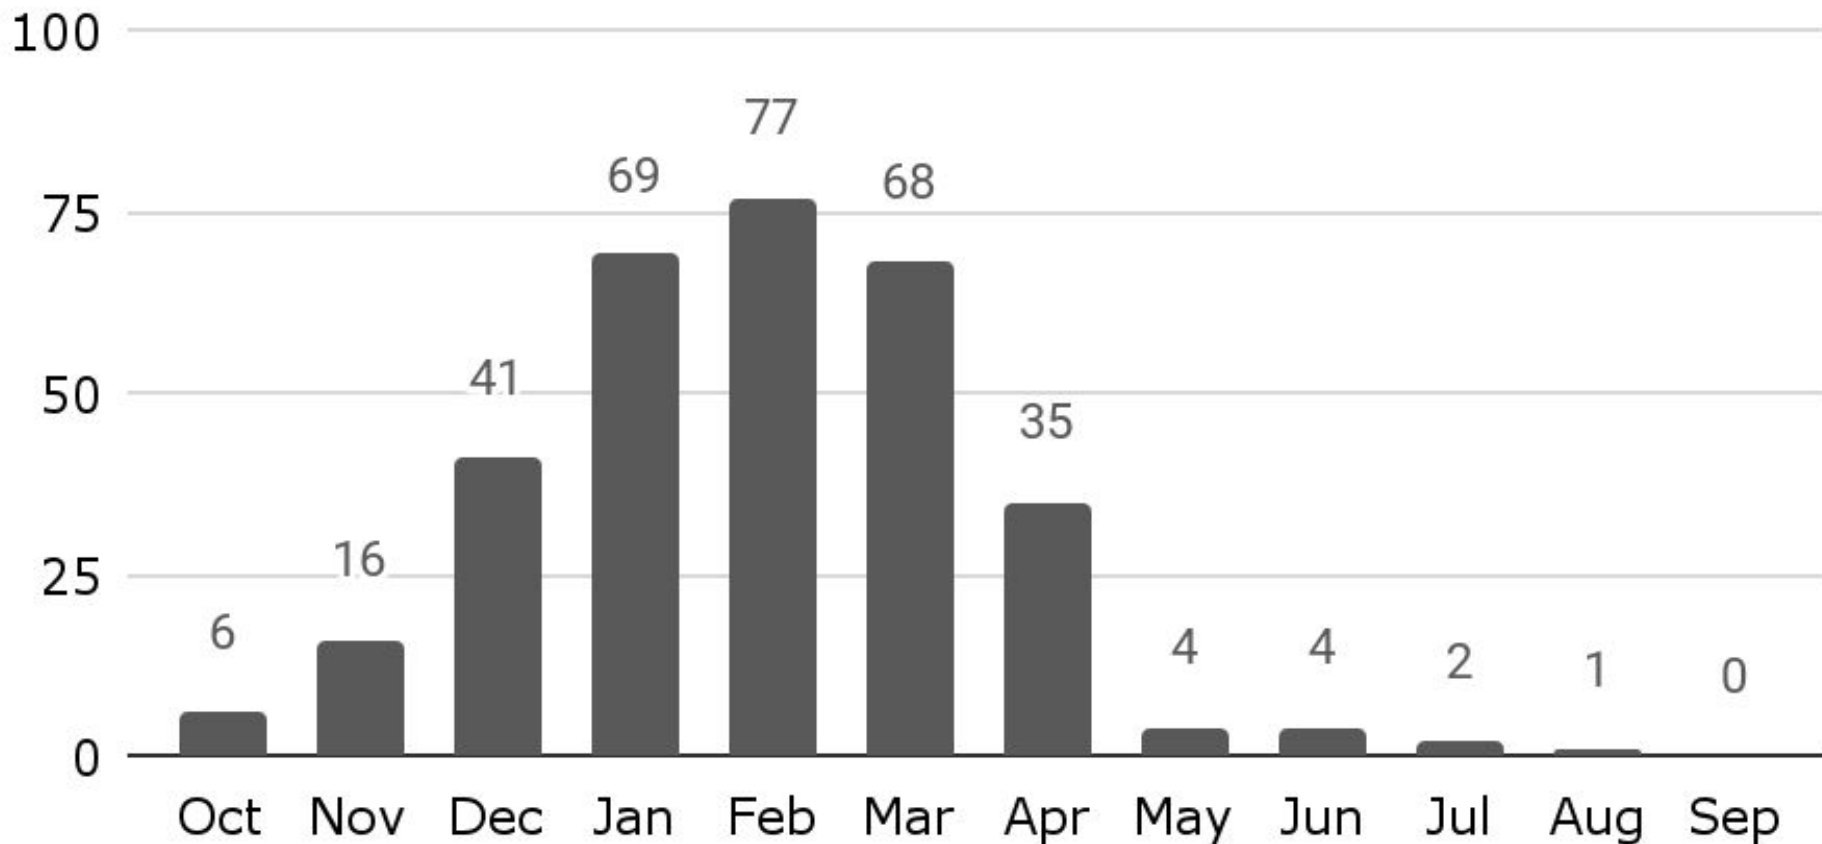

Colorado Avalanche Fatalities by Month 1950-51 to 2022-23