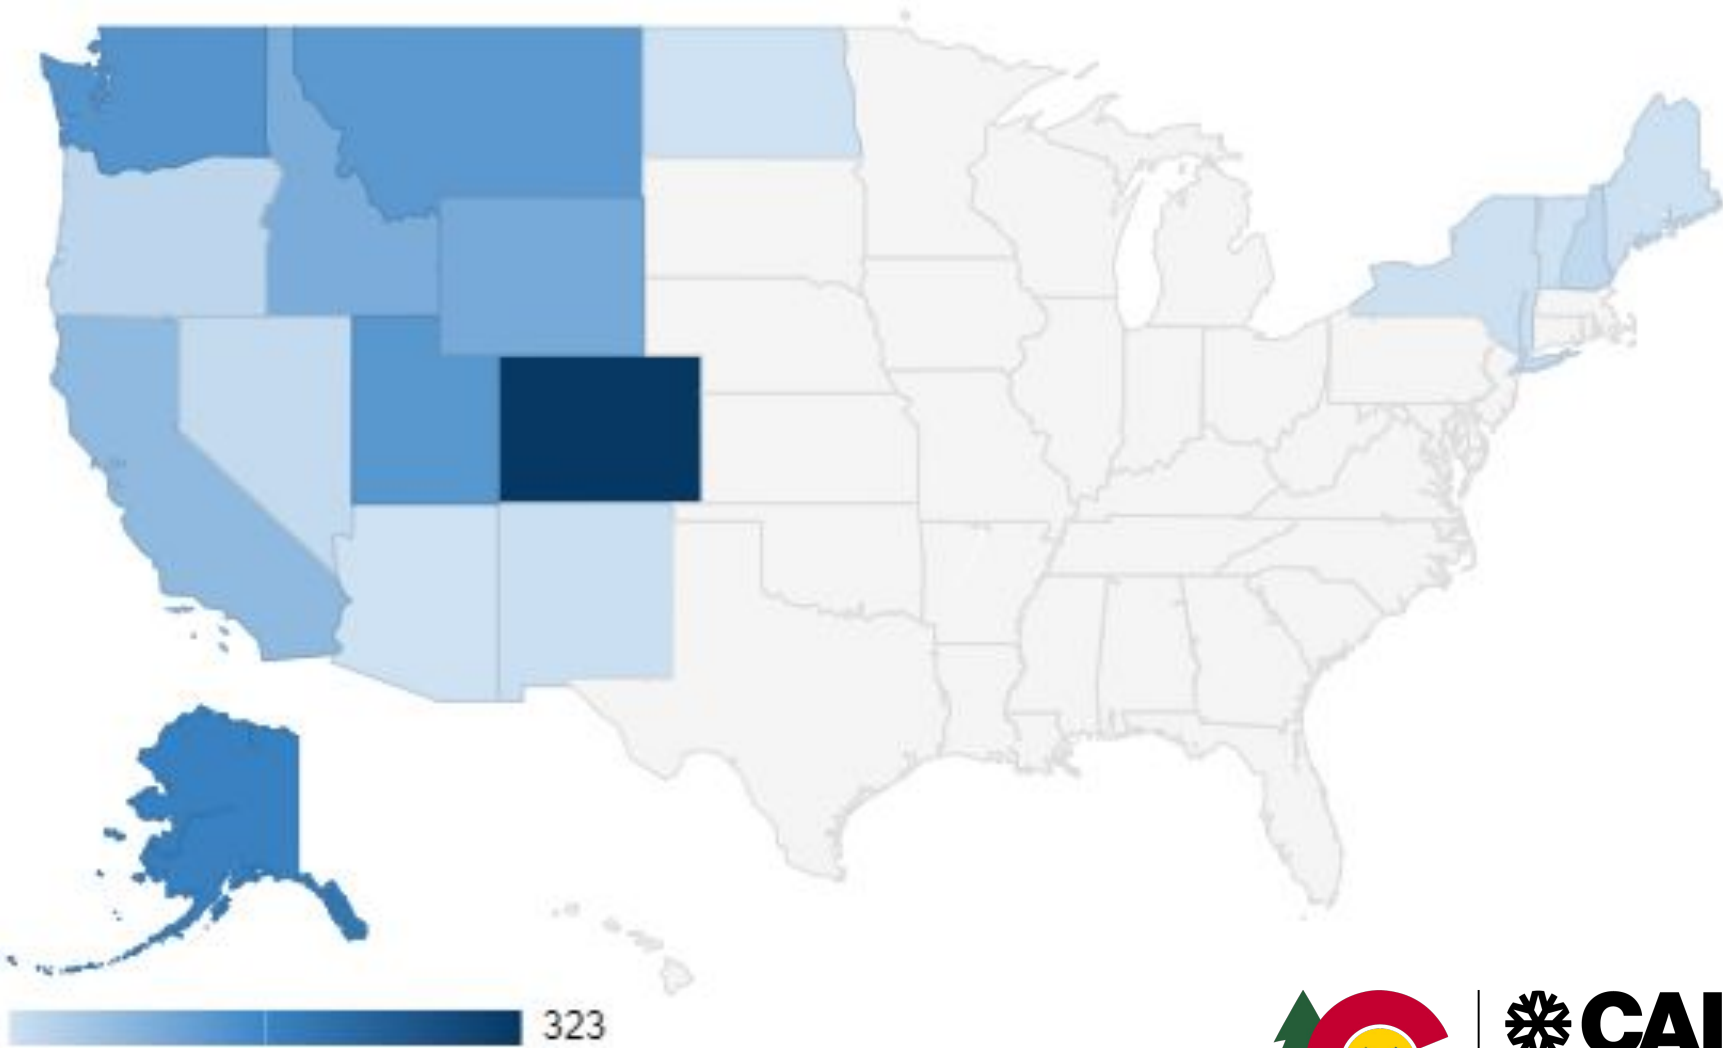

US Avalanche Fatalities by Avalanche Year 1950-51 to 2022-23

CAIC
Colorado Avalanche
Information Center