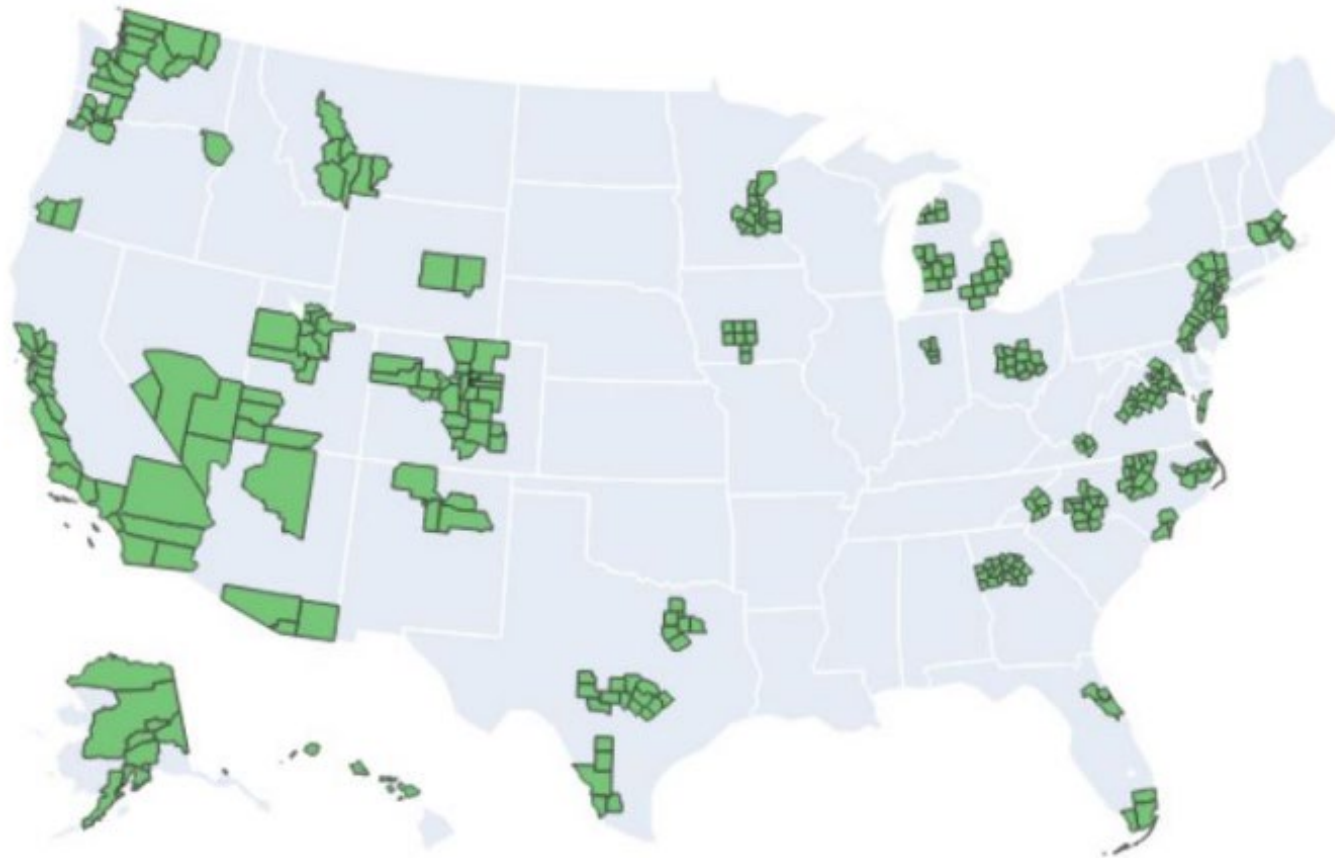

Top 50 new-to-market innovation commuting zones

Source: Wojan TR; National Center for Science and Engineering Statistics (NCSES). 2022. The Geography of Self-Reported Innovation: Results from the 2017 Annual Business Survey. Working Paper NCSES 22-206. Alexandria, VA: National Science Foundation. Available at <https://nces.nsf.gov/pubs/ncses22206>.