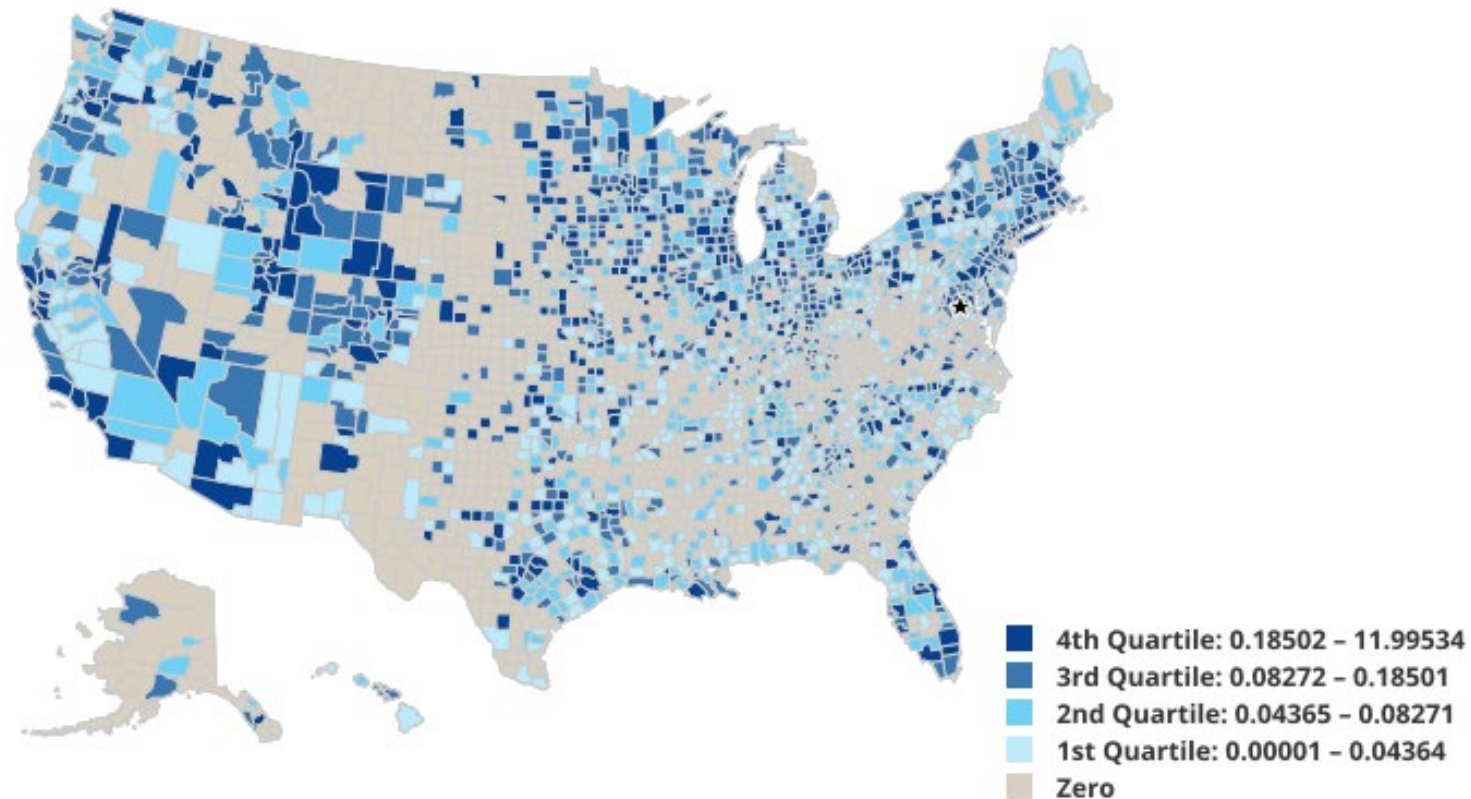

National Center for Science and Engineering Statistics

Social, Behavioral and Economic Sciences

National Science Foundation

Contributions of this project

- A relevant and exciting step forward for BEA Regional Accounts
- Address a critical data gap: Geography of Innovation
- Policy relevance for state-level activity and for targeting federal programs

USPTO utility patents granted to U.S. owners per 1,000 residents, by U.S. county: 2020

USPTO = U.S. Patent and Trademark Office.

Source: Based on USPTO patent data and U.S. Census Bureau population data

National Science Board, National Science Foundation. 2022. Invention, Knowledge Transfer, and Innovation. *Science and Engineering Indicators 2022*. NSB-2022-4. Alexandria, VA. Available at <https://nces.nsf.gov/pubs/nsb20224/>.