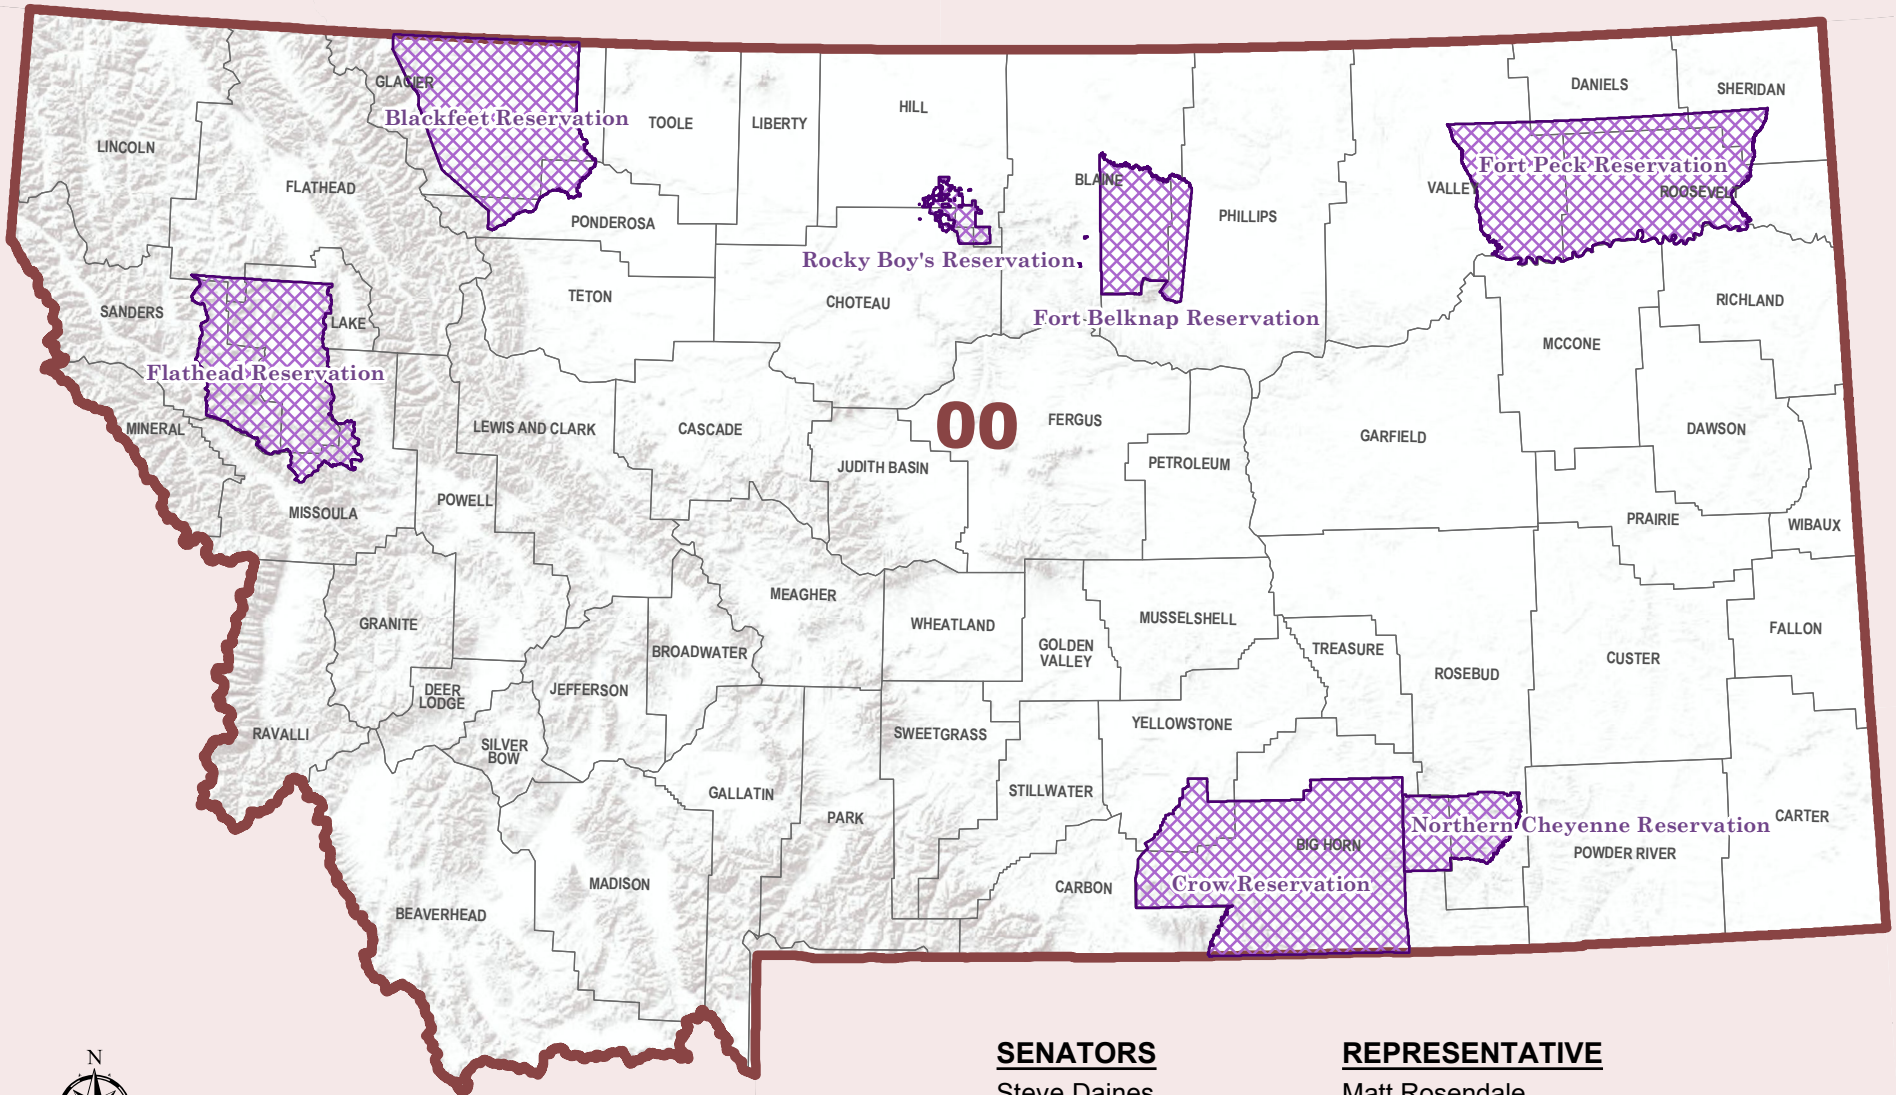

# MONTANA STATE 117th CONGRESSIONAL DISTRICTS

## SENATORS

Steve Daines  
Jon Tester

## REPRESENTATIVE

Matt Rosendale

-  Congressional District Boundary
-  County Boundary
-  Tribal Reservation