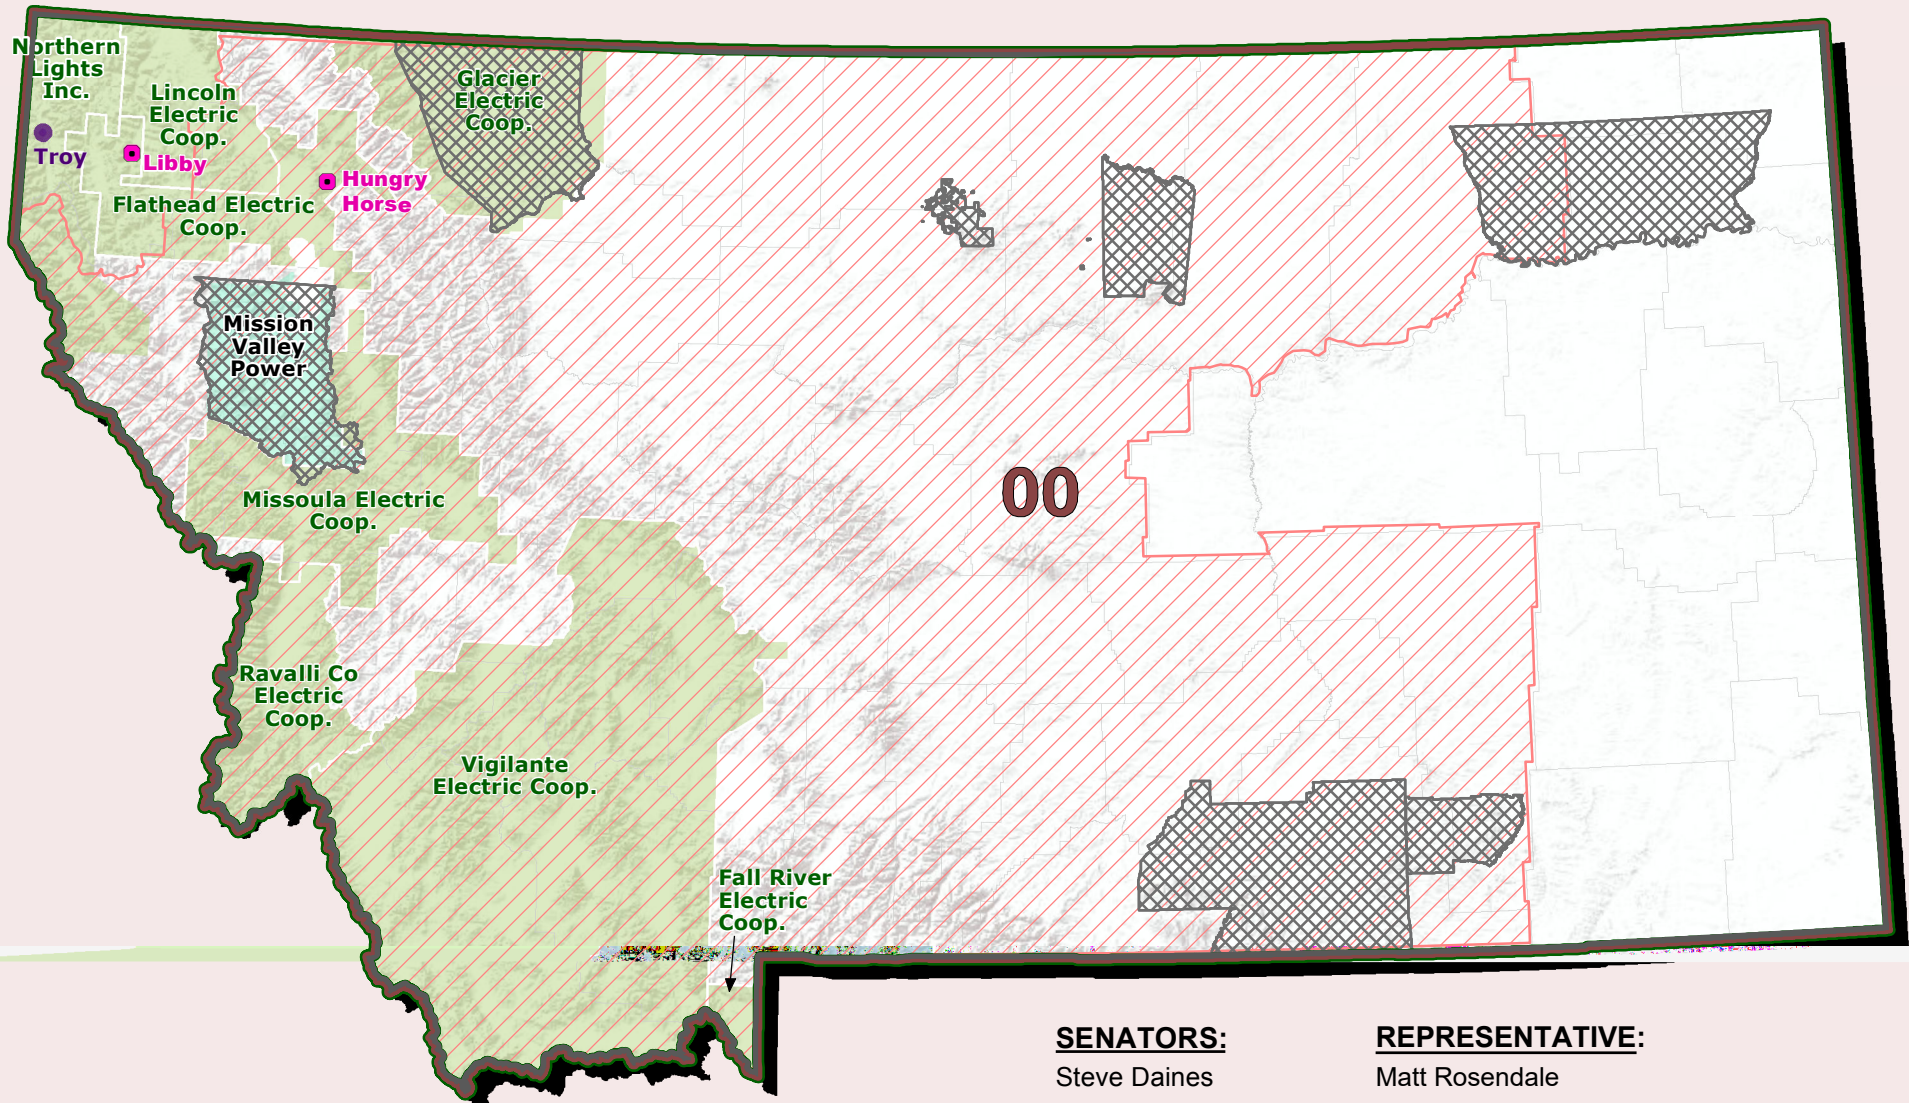

BPA PUBLIC, TRIBAL and IOU CUSTOMERS MONTANA STATE 117th CONGRESSIONAL DISTRICTS

SENATORS:

Steve Daines
Jon Tester

REPRESENTATIVE:

Matt Rosendale

-  Congressional District Boundary
-  Tribal Reservation
-  Federal Dam (within BPA service area)

Public Utilities

-  Cooperative
-  Municipality

Investor-Owned Utilities

-  Northwestern Energy
- Tribal Utilities**
-  Mission Valley Power