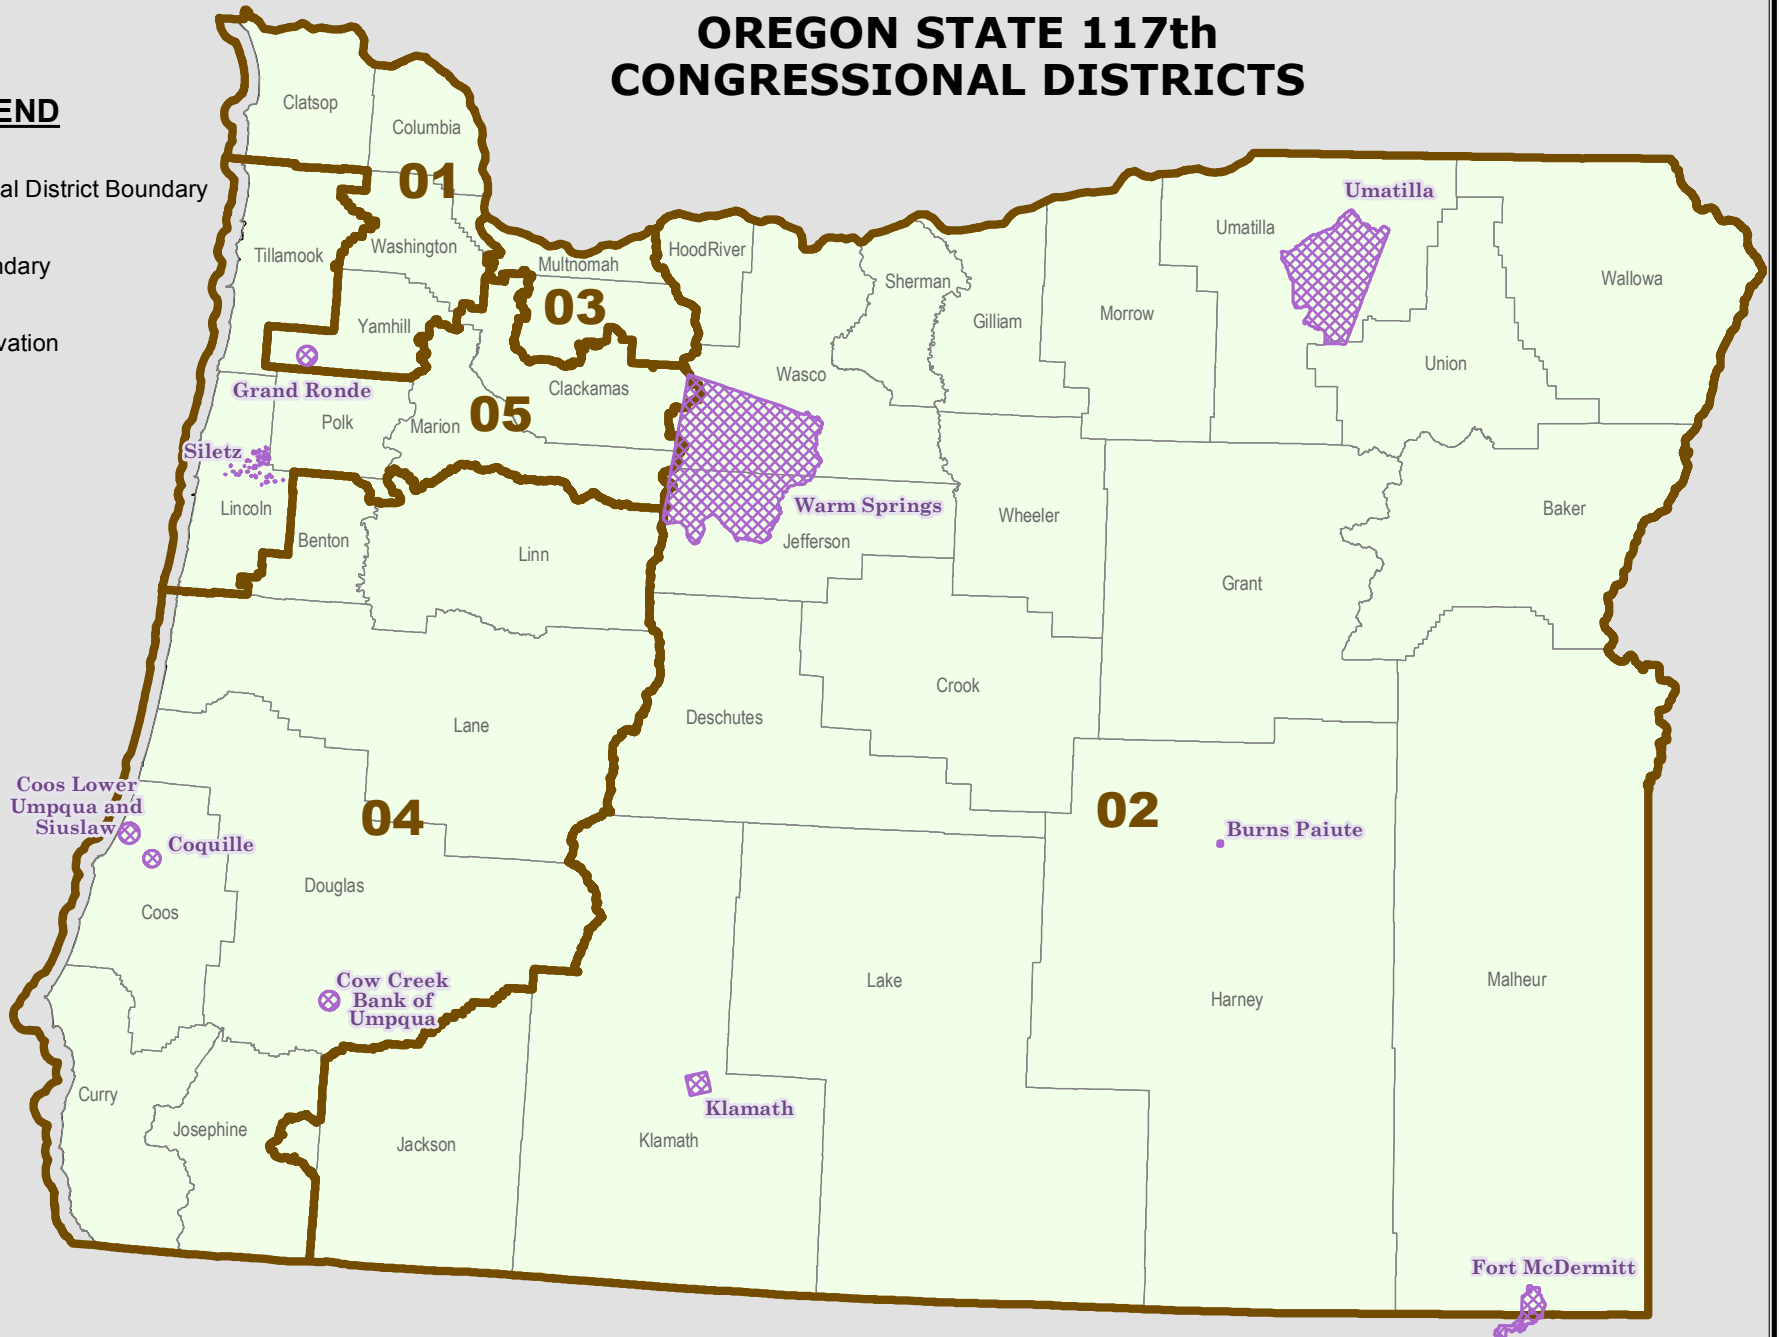

OREGON STATE 117th CONGRESSIONAL DISTRICTS

LEGEND

-  Congressional District Boundary
-  County Boundary
-  Tribal Reservation

SENATORS:

Jeff Merkley
Ron Wyden

REPRESENTATIVES:

Suzanne Bonamici (01)	Earl Blumenauer (03)	Kurt Schrader (05)
Cliff Bentz (02)	Peter A. DeFazio (04)	