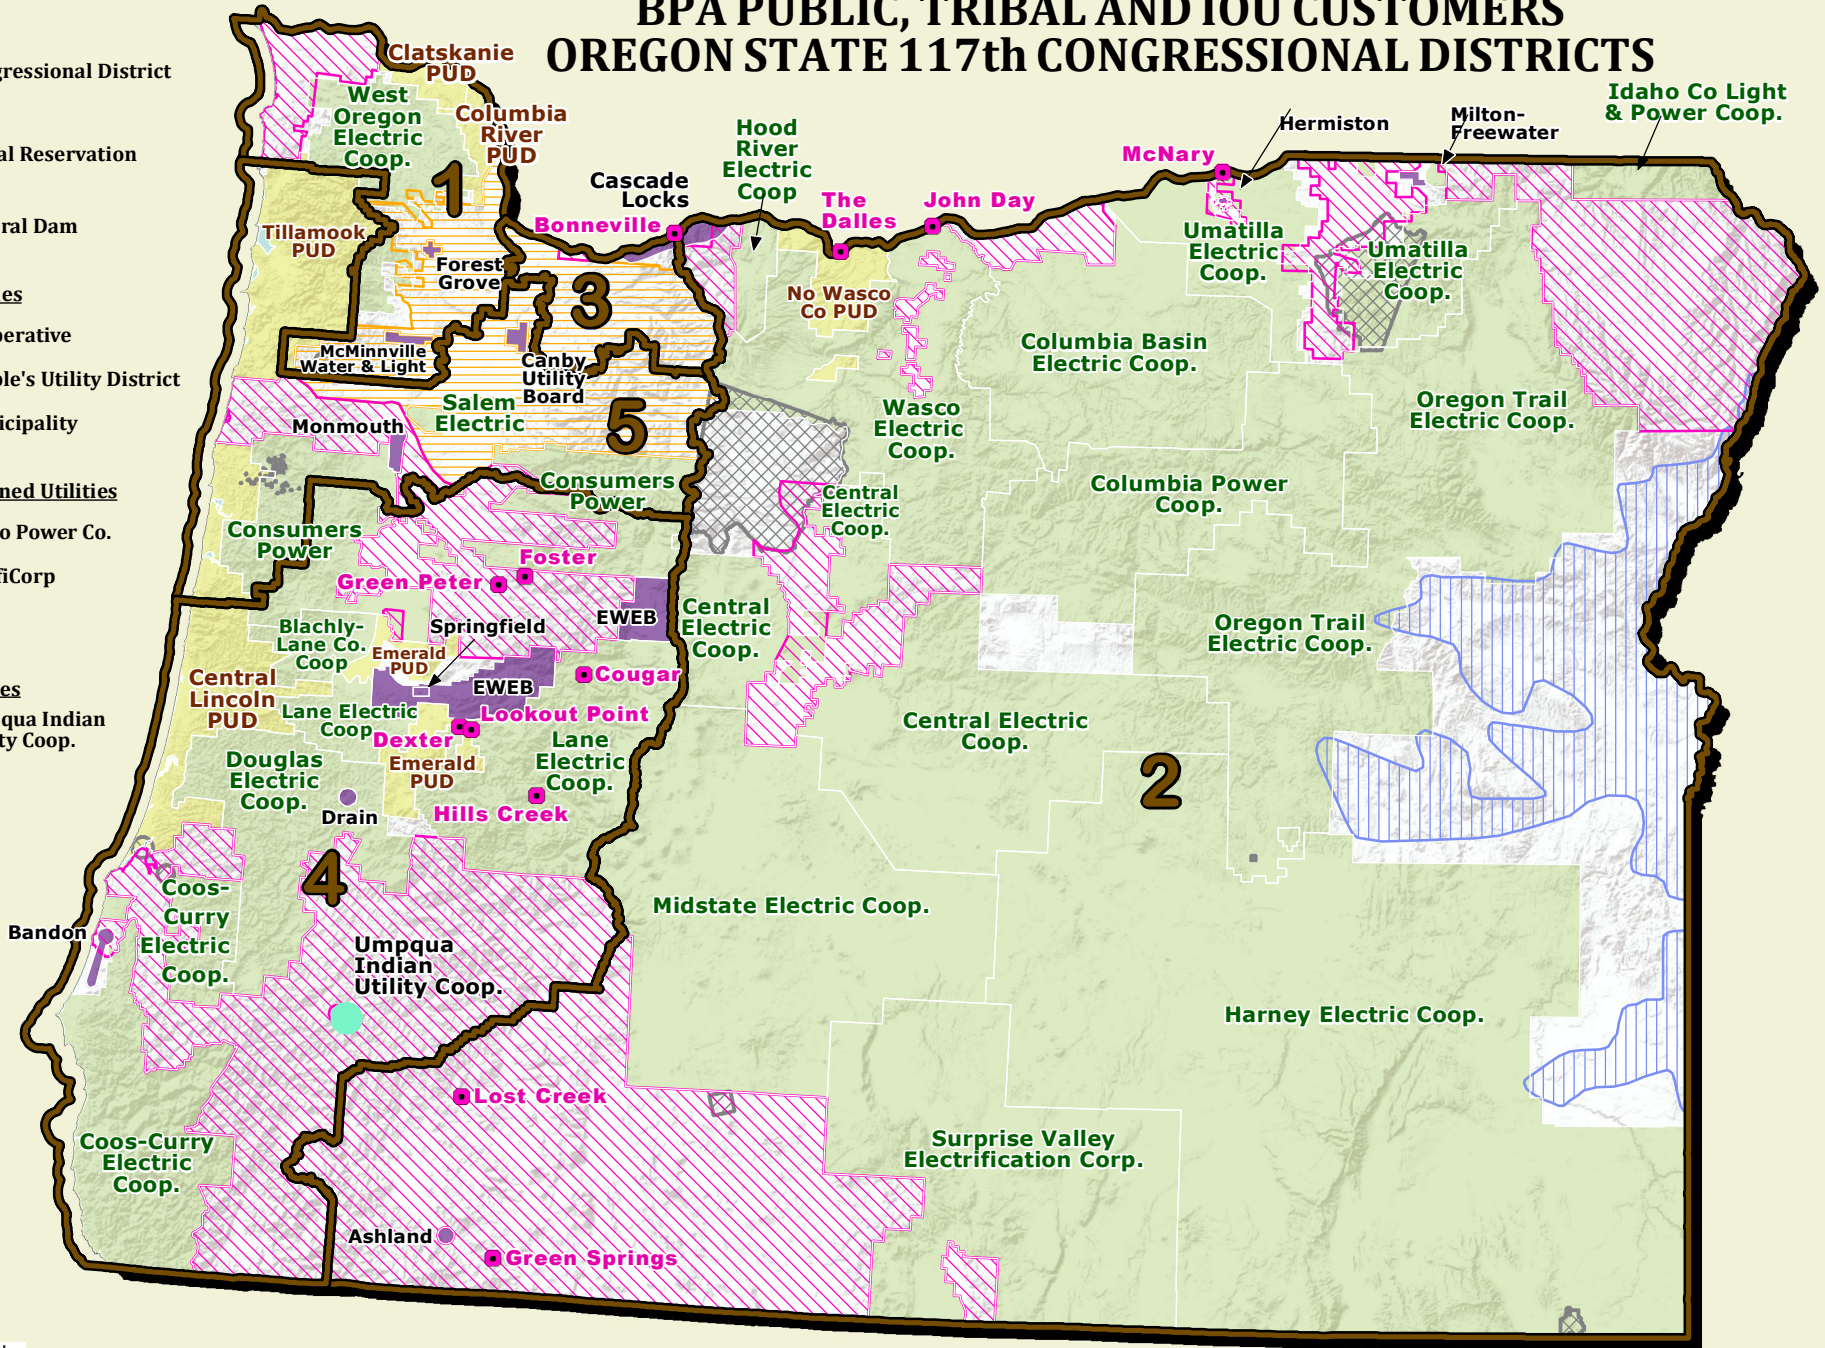

BPA PUBLIC, TRIBAL AND IOU CUSTOMERS OREGON STATE 117th CONGRESSIONAL DISTRICTS

Congressional District

Tribal Reservation

Federal Dam

Public Utilities

Cooperative

People's Utility District

Municipality

Investor-Owned Utilities

Idaho Power Co.

PacifiCorp

PGE

Tribal Utilities

Umpqua Indian Utility Coop.

SENATORS:

Jeff Merkley
Ron Wyden

REPRESENTATIVES:

Suzanne Bonamici (01)   Earl Blumenauer (03)   Kurt Schrader (05)
Cliff Bentz (02)   Peter A. DeFazio (04)