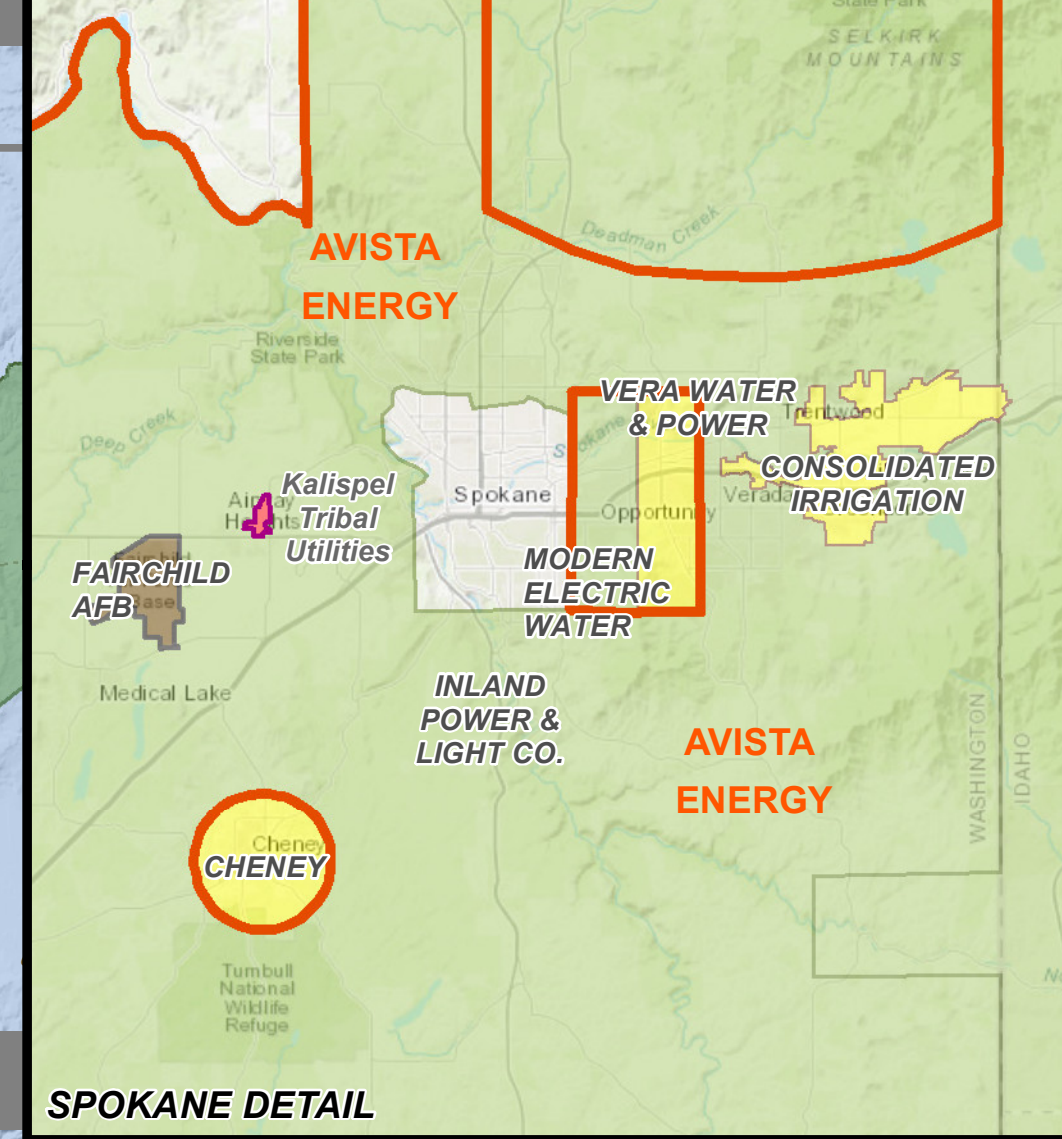

Tribal Utilities		Public Utilities		Investor Owned Utilities	
[Red Box]	Tribal	[Green Box]	Cooperative	[Orange Box]	Avista Energy
[Orange Box]	Public Utility District	[Light Green Box]	Public Utility District	[Light Green Box]	Idaho Power Company
[Yellow Box]	Municipality	[Yellow Box]	Municipality	[Blue Box]	Northwestern Energy
[Brown Box]	Federal	[Light Purple Box]	Federal	[Purple Box]	PacifiCorp
		[Light Green Box]	Portland General Electric	[Pink Box]	Puget Sound Energy
		[Light Purple Box]	Rocky Mountain Power (PacifiCorp)	[Yellow Box]	Sierra Pacific Power

TACOMA DETAIL

SPOKANE DETAIL