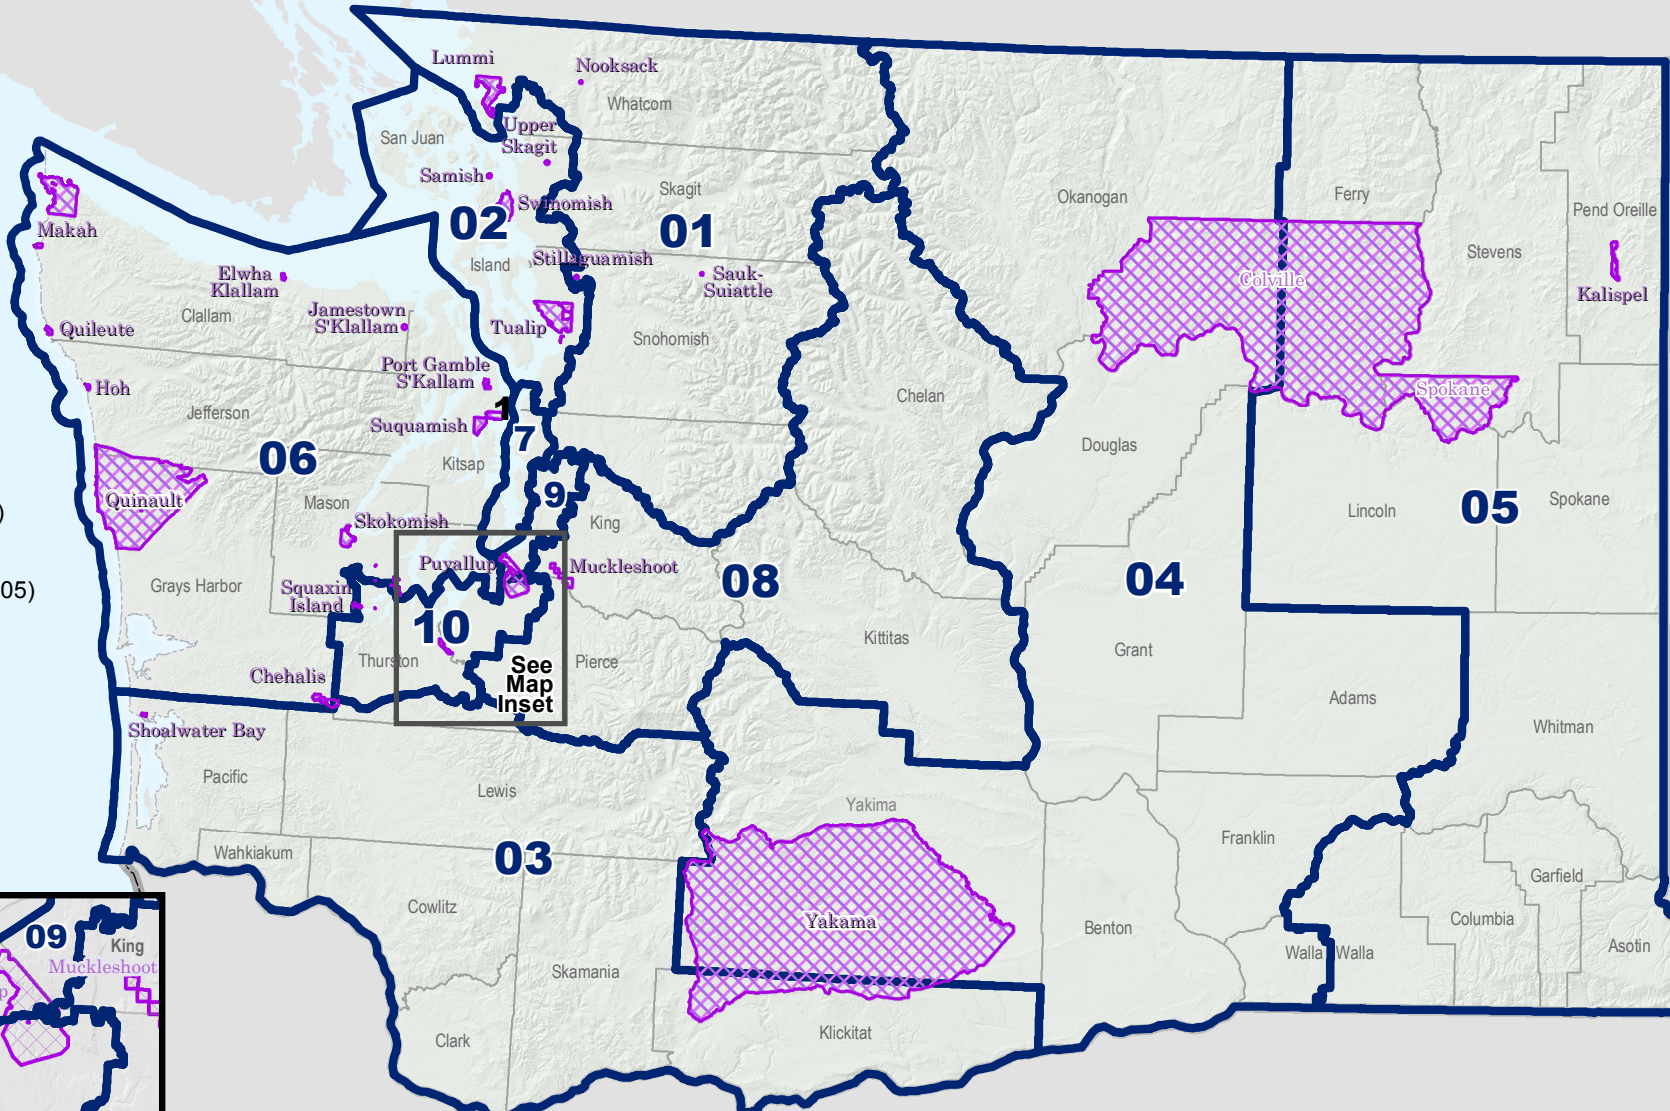

WASHINGTON STATE 117th CONGRESSIONAL DISTRICTS

SENATORS:

Maria Cantwell
Patty Murray

REPRESENTATIVES:

Suzan DelBene (01)
Rick Larsen (02)
Jaime Herrera Beutler (03)
Dan Newhouse (04)
Cathy McMorris Rodgers (05)
Derek Kilmer (06)
Pramila Jayapal (07)
Kim Schrier (08)
Adam Smith (09)
Marilyn Strickland (10)

Map Inset

Congressional District Boundary County Boundary Tribal Reservation

Updated: January 2021