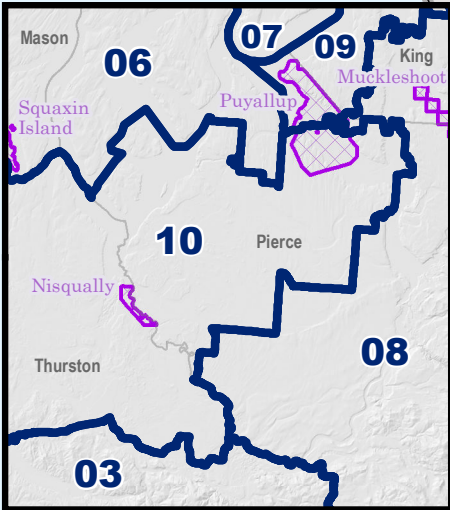

WASHINGTON STATE 117th CONGRESSIONAL DISTRICTS

SENATORS:

Maria Cantwell
Patty Murray

REPRESENTATIVES:

Suzan DelBene (01)
Rick Larsen (02)
Jaime Herrera Beutler (03)
Dan Newhouse (04)
Cathy McMorris Rodgers (05)
Derek Kilmer (06)
Pramila Jayapal (07)
Kim Schrier (08)
Adam Smith (09)
Marilyn Strickland (10)

Map Inset

Congressional District Boundary County Boundary Tribal Reservation

Updated: January 2021