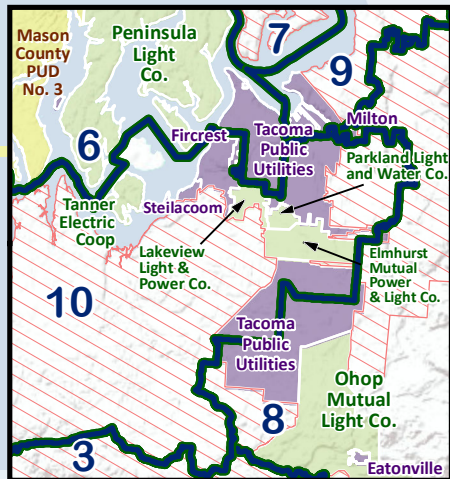

WASHINGTON STATE 117th CONGRESSIONAL DISTRICTS BPA PUBLIC, TRIBAL AND IOU CUSTOMERS

SENATORS:

Maria Cantwell
Patty Murray

REPRESENTATIVES:

Suzan DelBene (01)
Rick Larsen (02)
Jaime Herrera Beutler (03)
Dan Newhouse (04)
Cathy McMorris Rodgers
(05) Derek Kilmer (06)
Pramila Jayapal (07)
Kim Schrier (08)
Adam Smith (09)
Marilyn Strickland (10)

Map Inset

Congressional District Boundary	Investor-Owned Utilities Avista Energy	Public Utilities Cooperative	Tribal Utilities Yakama Power
Tribal Reservation	PacifiCorp	People's Utility District	Municipality
Direct Service Industries	Puget Sound Energy	Federal	
Federal Dam			