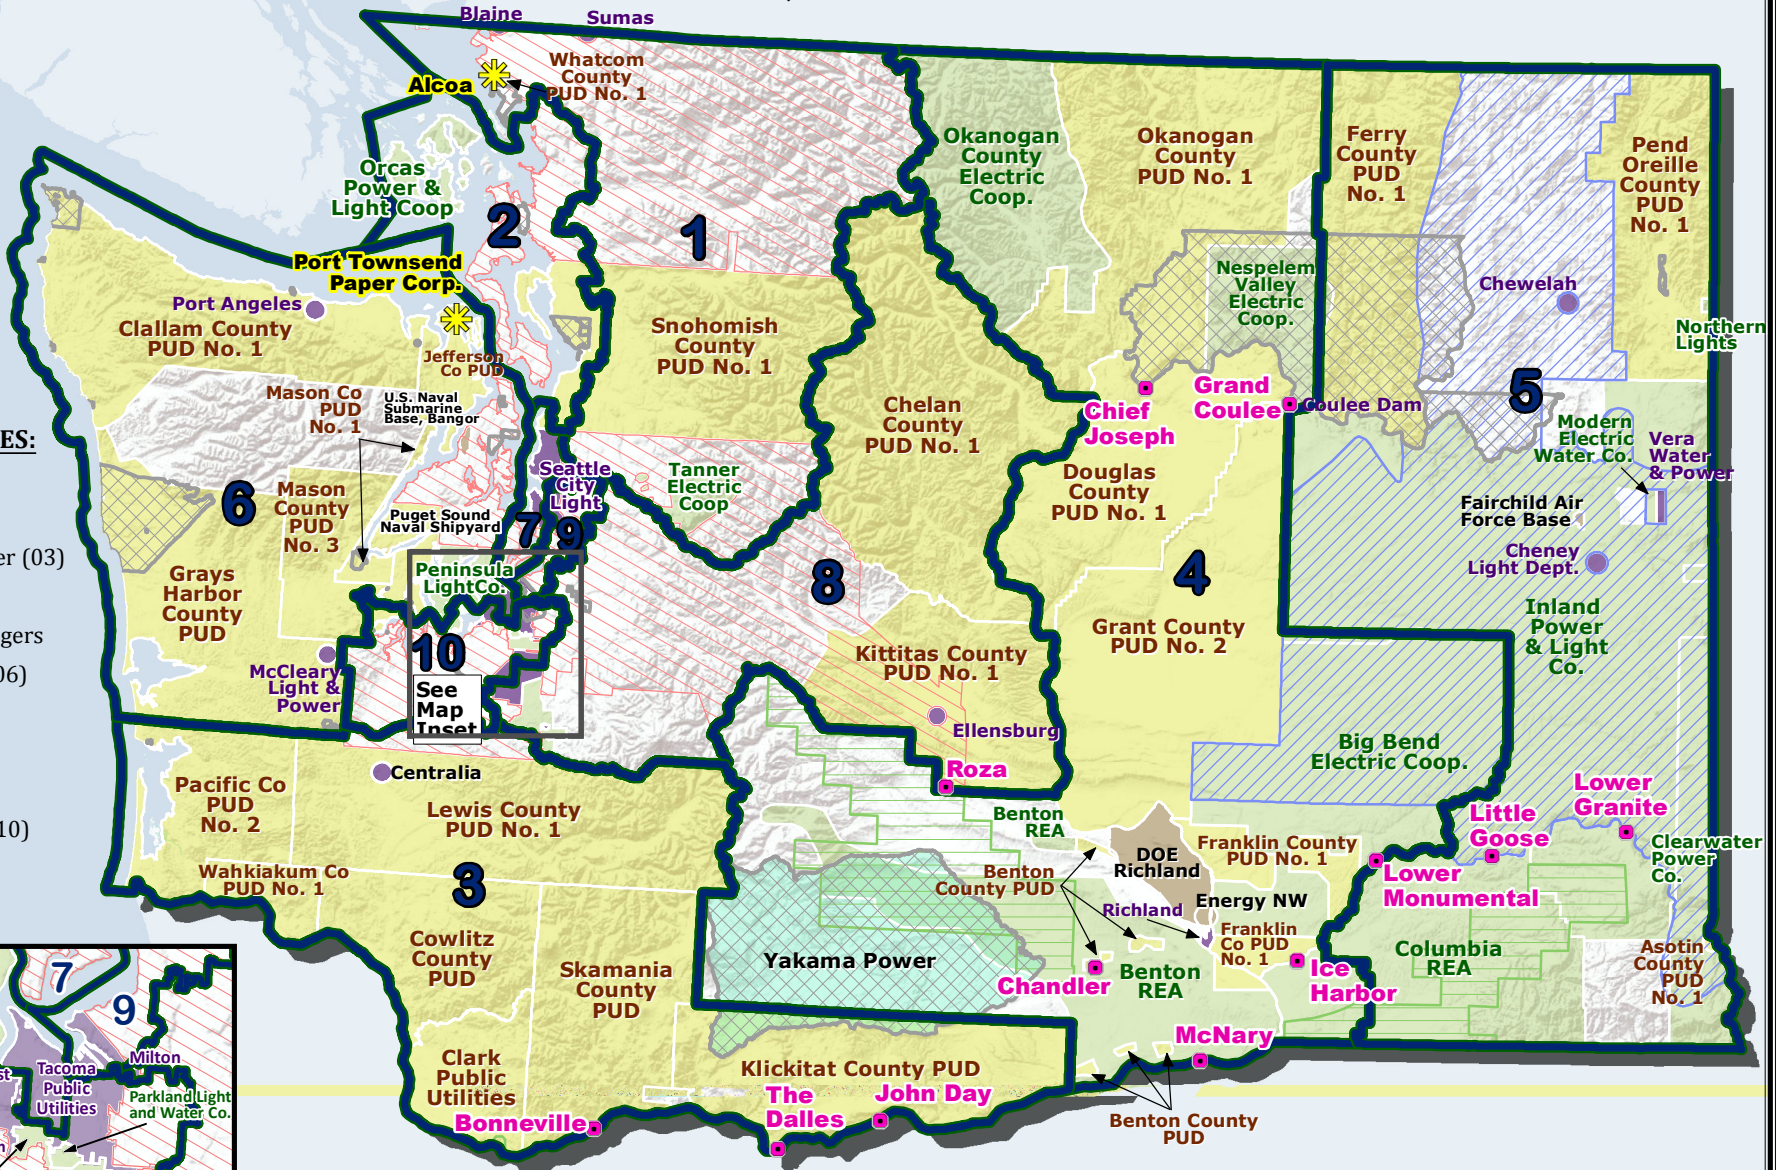

WASHINGTON STATE 117th CONGRESSIONAL DISTRICTS BPA PUBLIC, TRIBAL AND IOU CUSTOMERS

SENATORS:

Maria Cantwell
Patty Murray

REPRESENTATIVES:

Suzan DelBene (01)
Rick Larsen (02)
Jaime Herrera Beutler (03)
Dan Newhouse (04)
Cathy McMorris Rodgers
(05) Derek Kilmer (06)
Pramila Jayapal (07)
Kim Schrier (08)
Adam Smith (09)
Marilyn Strickland (10)

Map Inset

Congressional District Boundary	Investor-Owned Utilities Avista Energy	Public Utilities Cooperative	Tribal Utilities Yakama Power
Tribal Reservation	PacifiCorp	People's Utility District	Municipality
Direct Service Industries	Puget Sound Energy	Federal	
Federal Dam			