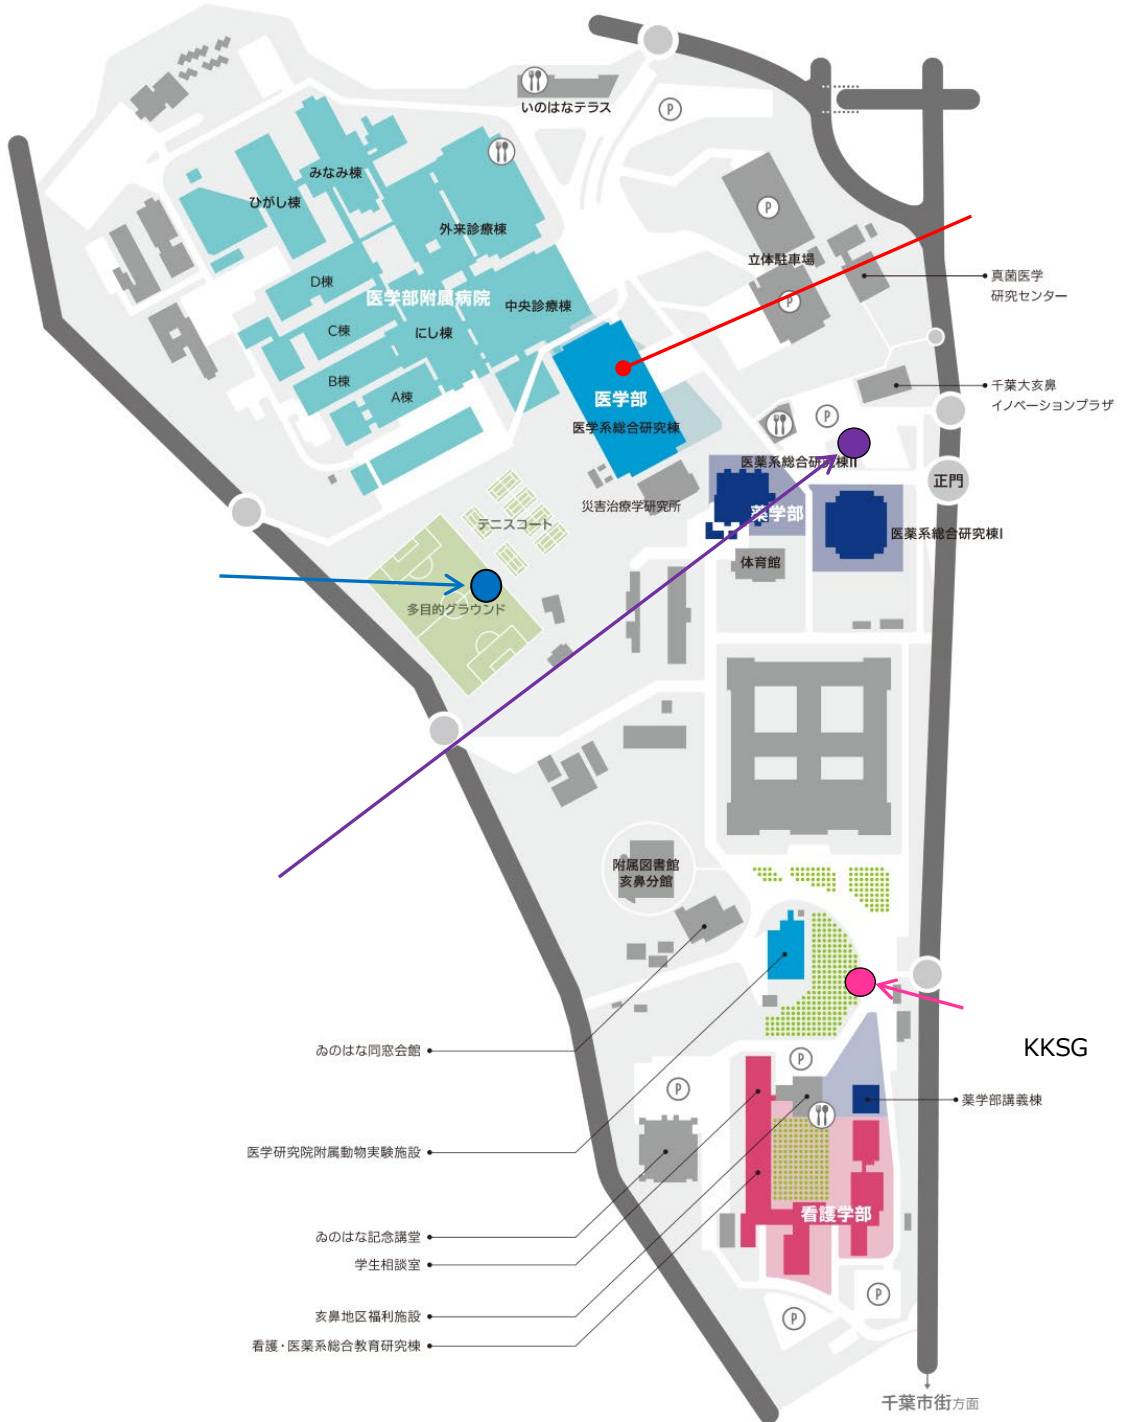

- 医学部
- 薬学部
- 看護学部

【Inohana Campus (one-time evacuation site)】

- 医学部
- 薬学部
- 看護学部

- 医学部
- 薬学部
- 看護学部

【Inohana Campus (secondary evacuation site)】

The Inohana Campus is not designated as a wide-area evacuation site.
Please inform local residents who are evacuating that the nearest wide-area evacuation site is Aoba-no-mori Park.