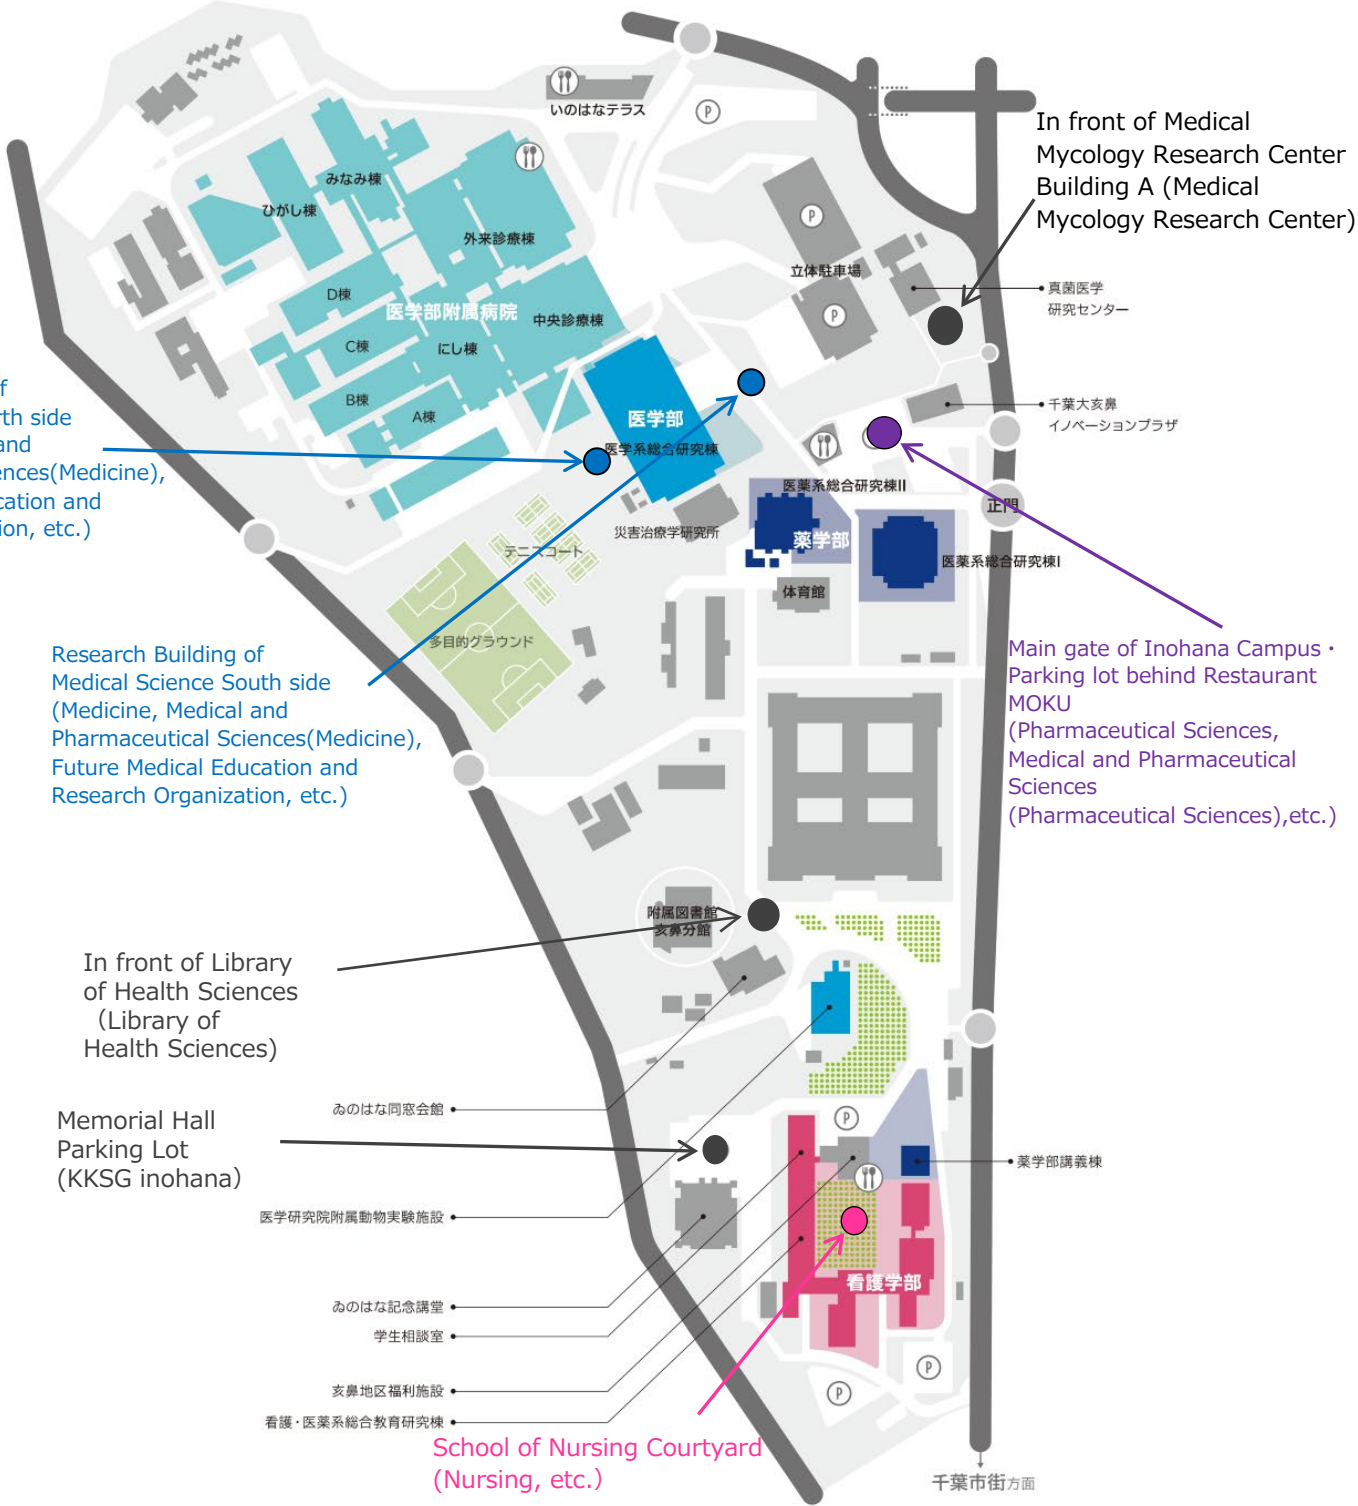

- 医学部
- 薬学部
- 看護学部

【Inohana Campus (one-time evacuation site)】

- 医学部
- 薬学部
- 看護学部

- 医学部
- 薬学部
- 看護学部

【Inohana Campus (secondary evacuation site)】

The Inohana Campus is not designated as a wide-area evacuation site.
Please inform local residents who are evacuating that the nearest wide-area evacuation site is Aoba-no-mori Park.