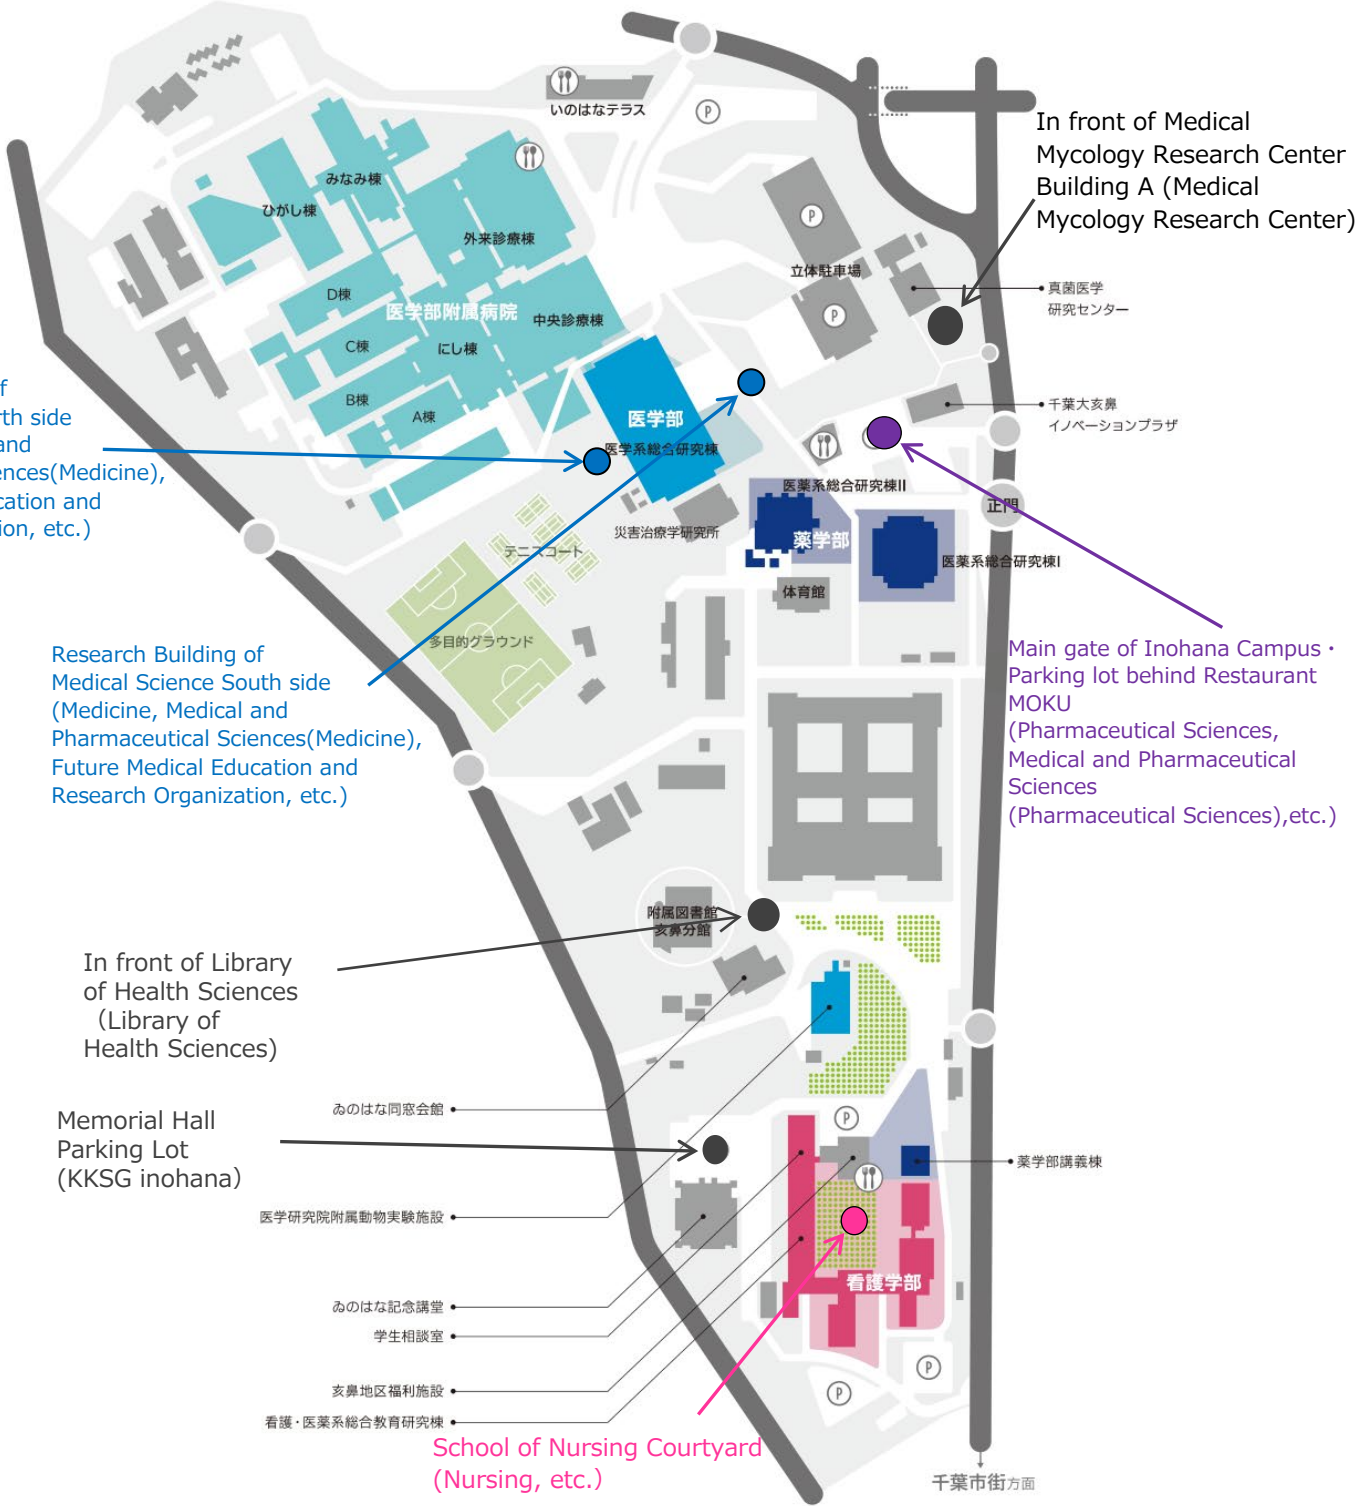

- 医学部
- 薬学部
- 看護学部

【Inohana Campus (one-time evacuation site)】

In front of Medical Mycology Research Center Building A (Medical Mycology Research Center)

Research Building of Medical Science North side (Medicine, Medical and Pharmaceutical Sciences(Medicine), Future Medical Education and Research Organization, etc.)

Research Building of Medical Science South side (Medicine, Medical and Pharmaceutical Sciences(Medicine), Future Medical Education and Research Organization, etc.)

Main gate of Inohana Campus · Parking lot behind Restaurant MOKU (Pharmaceutical Sciences, Medical and Pharmaceutical Sciences (Pharmaceutical Sciences), etc.)

In front of Library of Health Sciences (Library of Health Sciences)

Memorial Hall Parking Lot (KKSG inohana)

School of Nursing Courtyard (Nursing, etc.)

- 医学部
- 薬学部
- 看護学部

- 医学部
- 薬学部
- 看護学部

【Inohana Campus (secondary evacuation site)】

The Inohana Campus is not designated as a wide-area evacuation site.
 Please inform local residents who are evacuating that the nearest wide-area evacuation site is Aoba-no-mori Park.