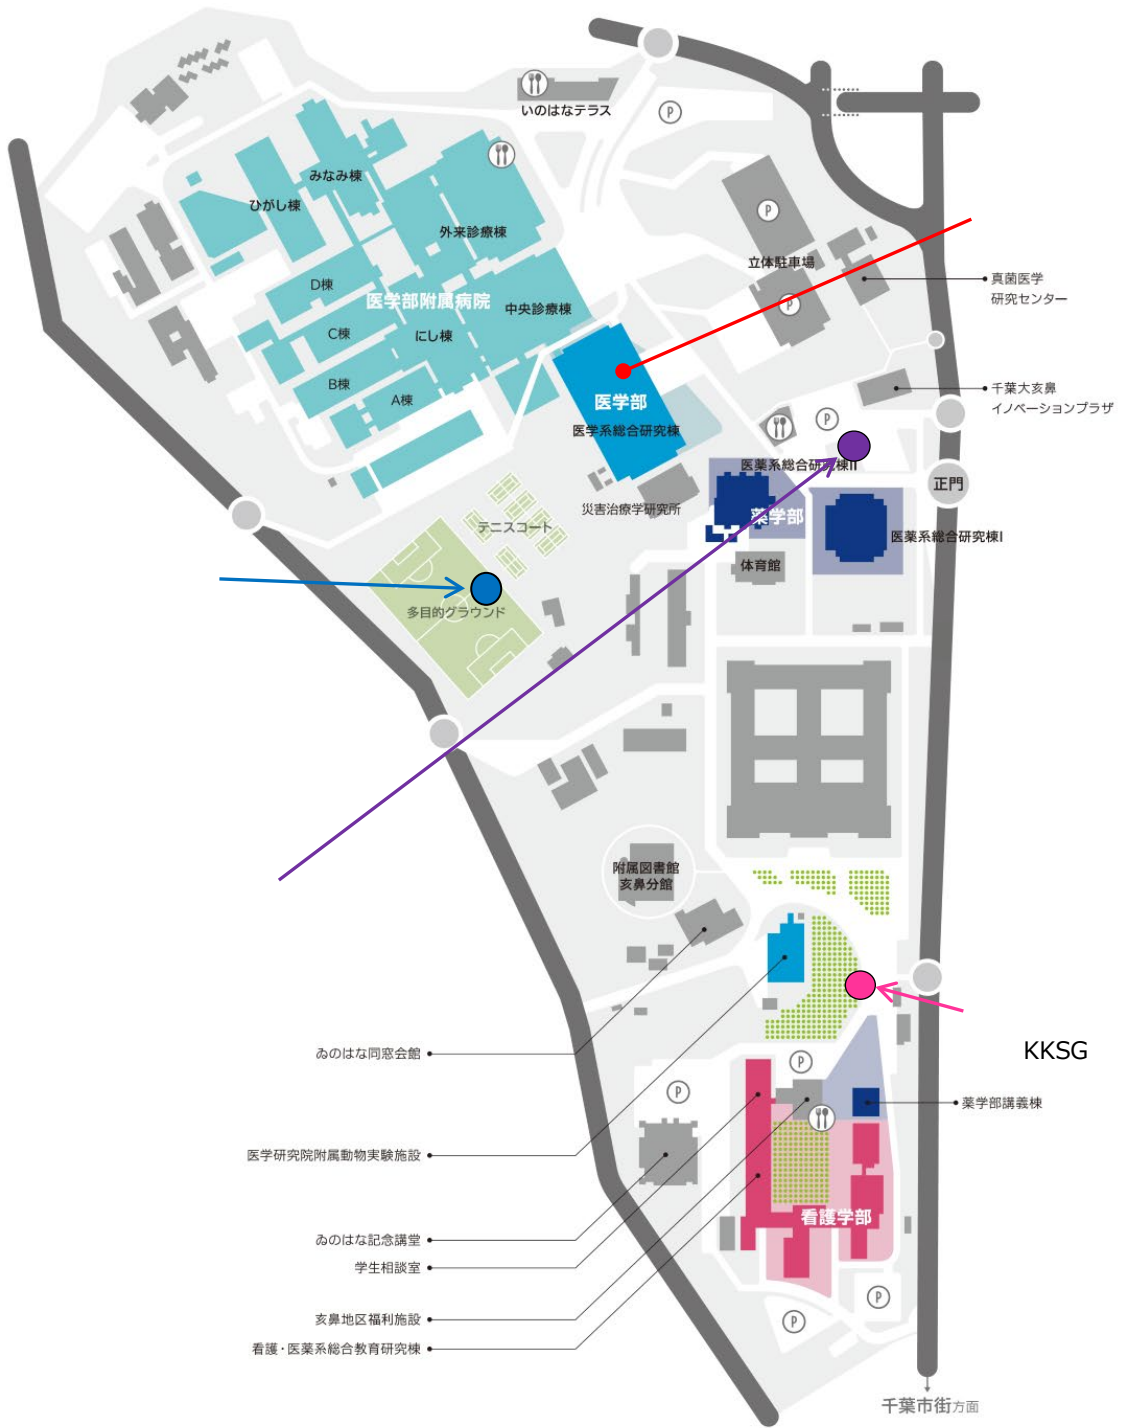

- 医学部
- 薬学部
- 看護学部

【Inohana Campus (one-time evacuation site)】

In front of Medical Mycology Research Center Building A (Medical Mycology Research Center)

Research Building of Medical Science North side (Medicine, Medical and Pharmaceutical Sciences(Medicine), Future Medical Education and Research Organization, etc.)

Research Building of Medical Science South side (Medicine, Medical and Pharmaceutical Sciences(Medicine), Future Medical Education and Research Organization, etc.)

Main gate of Inohana Campus · Parking lot behind Restaurant MOKU (Pharmaceutical Sciences, Medical and Pharmaceutical Sciences (Pharmaceutical Sciences), etc.)

In front of Library of Health Sciences (Library of Health Sciences)

Memorial Hall Parking Lot (KKSG inohana)

School of Nursing Courtyard (Nursing, etc.)

- 医学部
- 薬学部
- 看護学部

- 医学部
- 薬学部
- 看護学部

【Inohana Campus (secondary evacuation site)】

The Inohana Campus is not designated as a wide-area evacuation site.
 Please inform local residents who are evacuating that the nearest wide-area evacuation site is Aoba-no-mori Park.