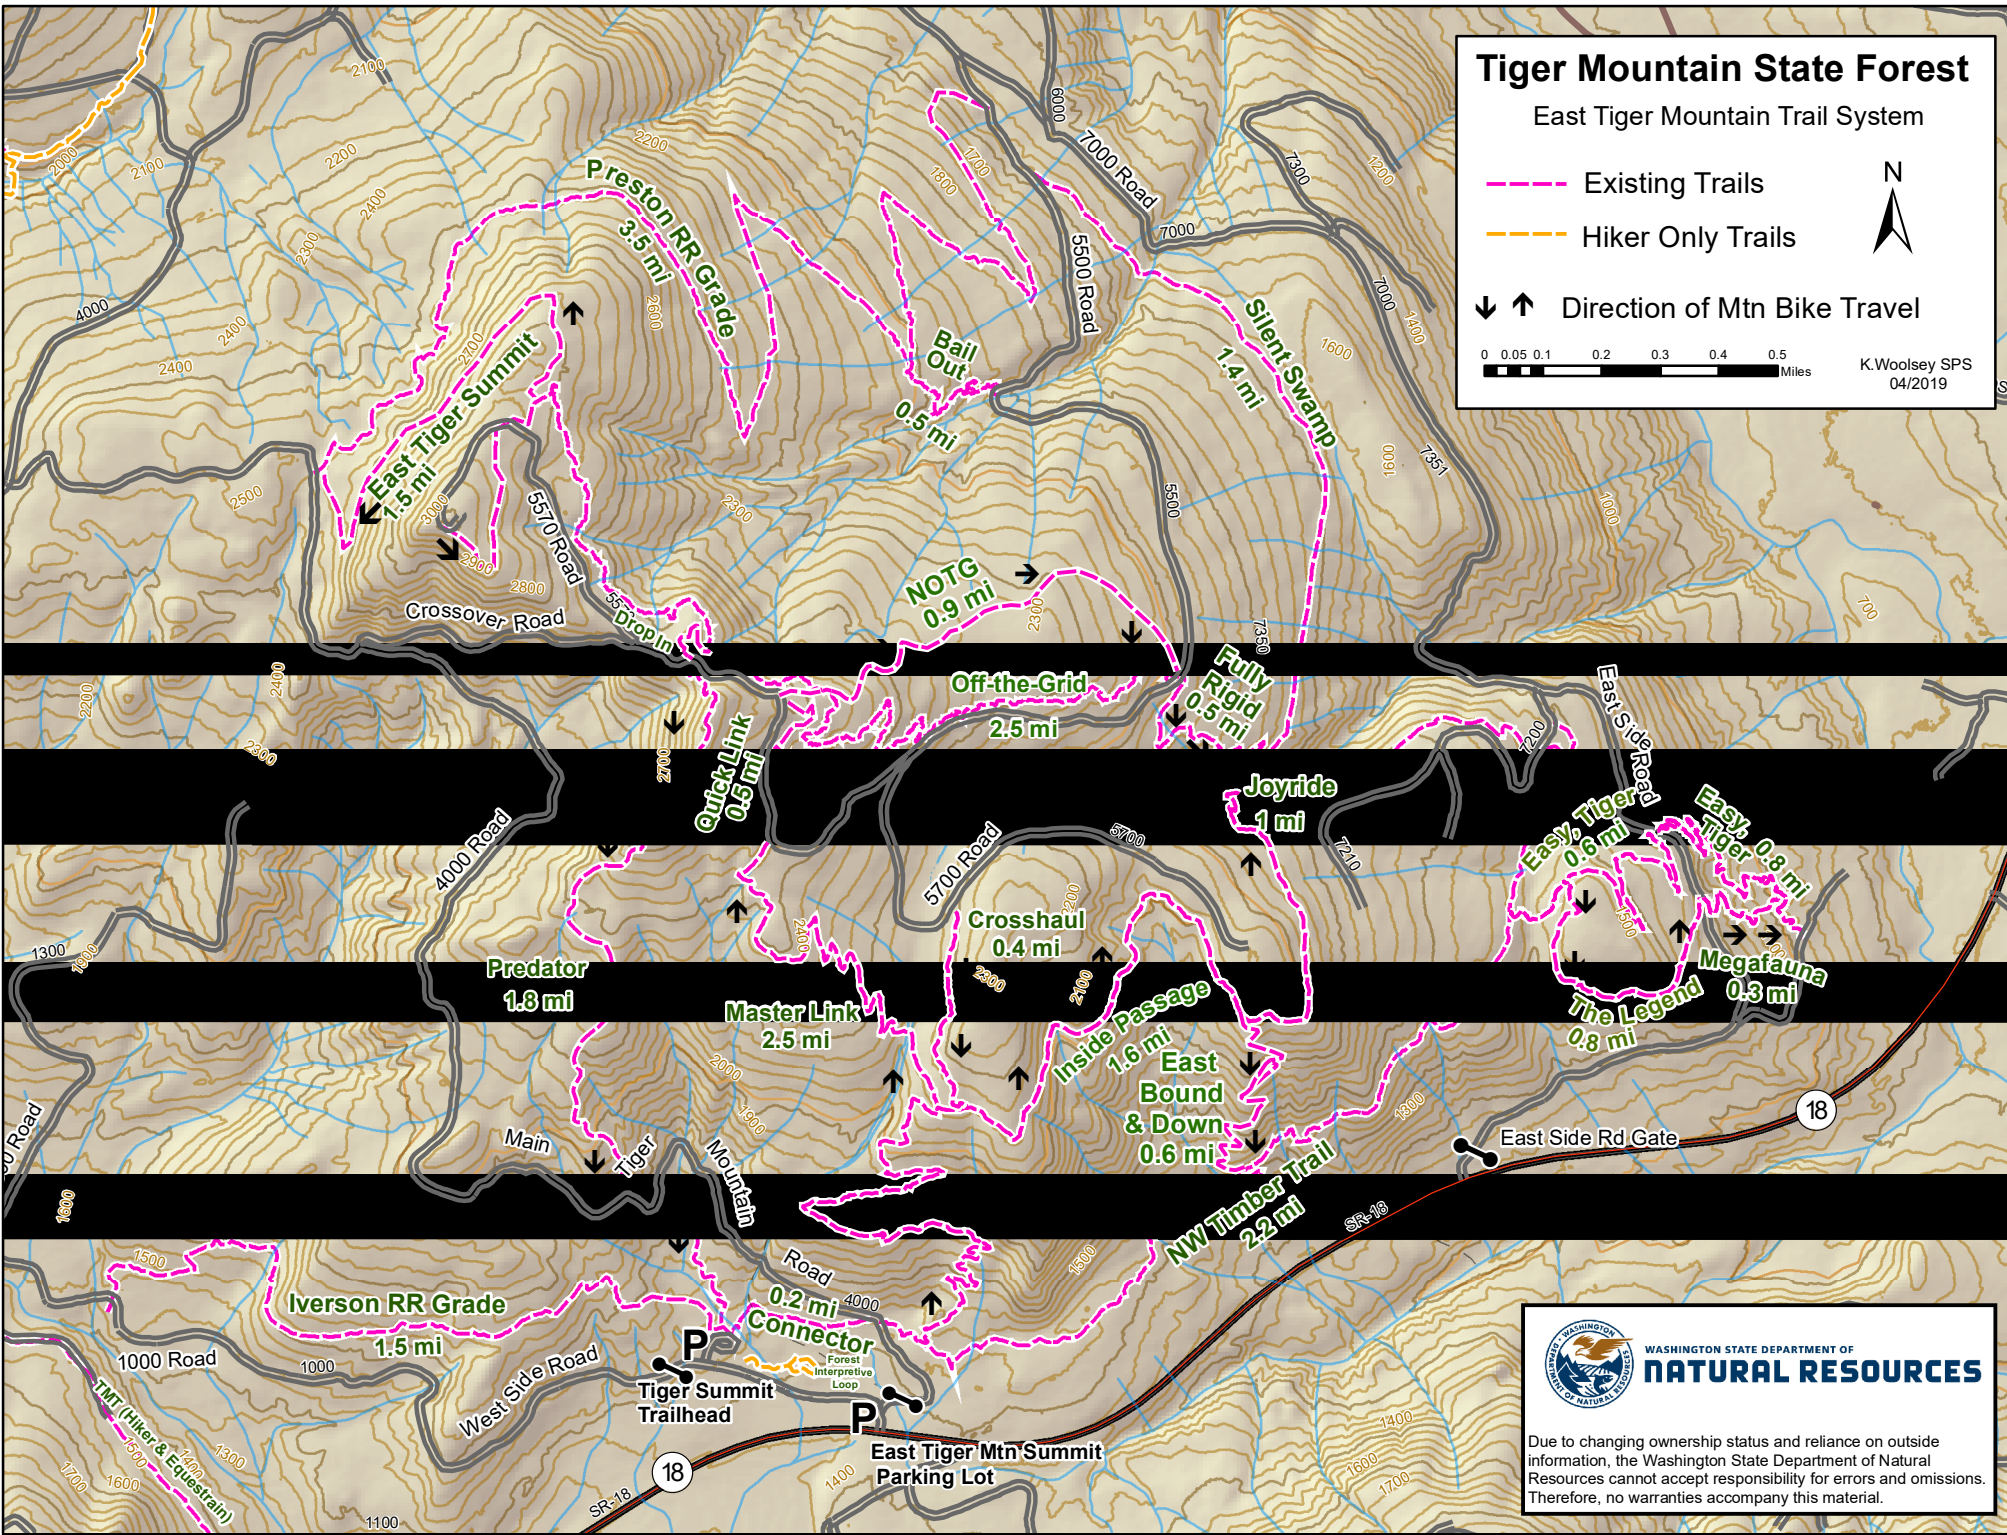

Tiger Mountain State Forest

East Tiger Mountain Trail System

-  Existing Trails
-  Hiker Only Trails
-   Direction of Mtn Bike Travel

K. Woolsey SPS
04/2019

WASHINGTON STATE DEPARTMENT OF
NATURAL RESOURCES