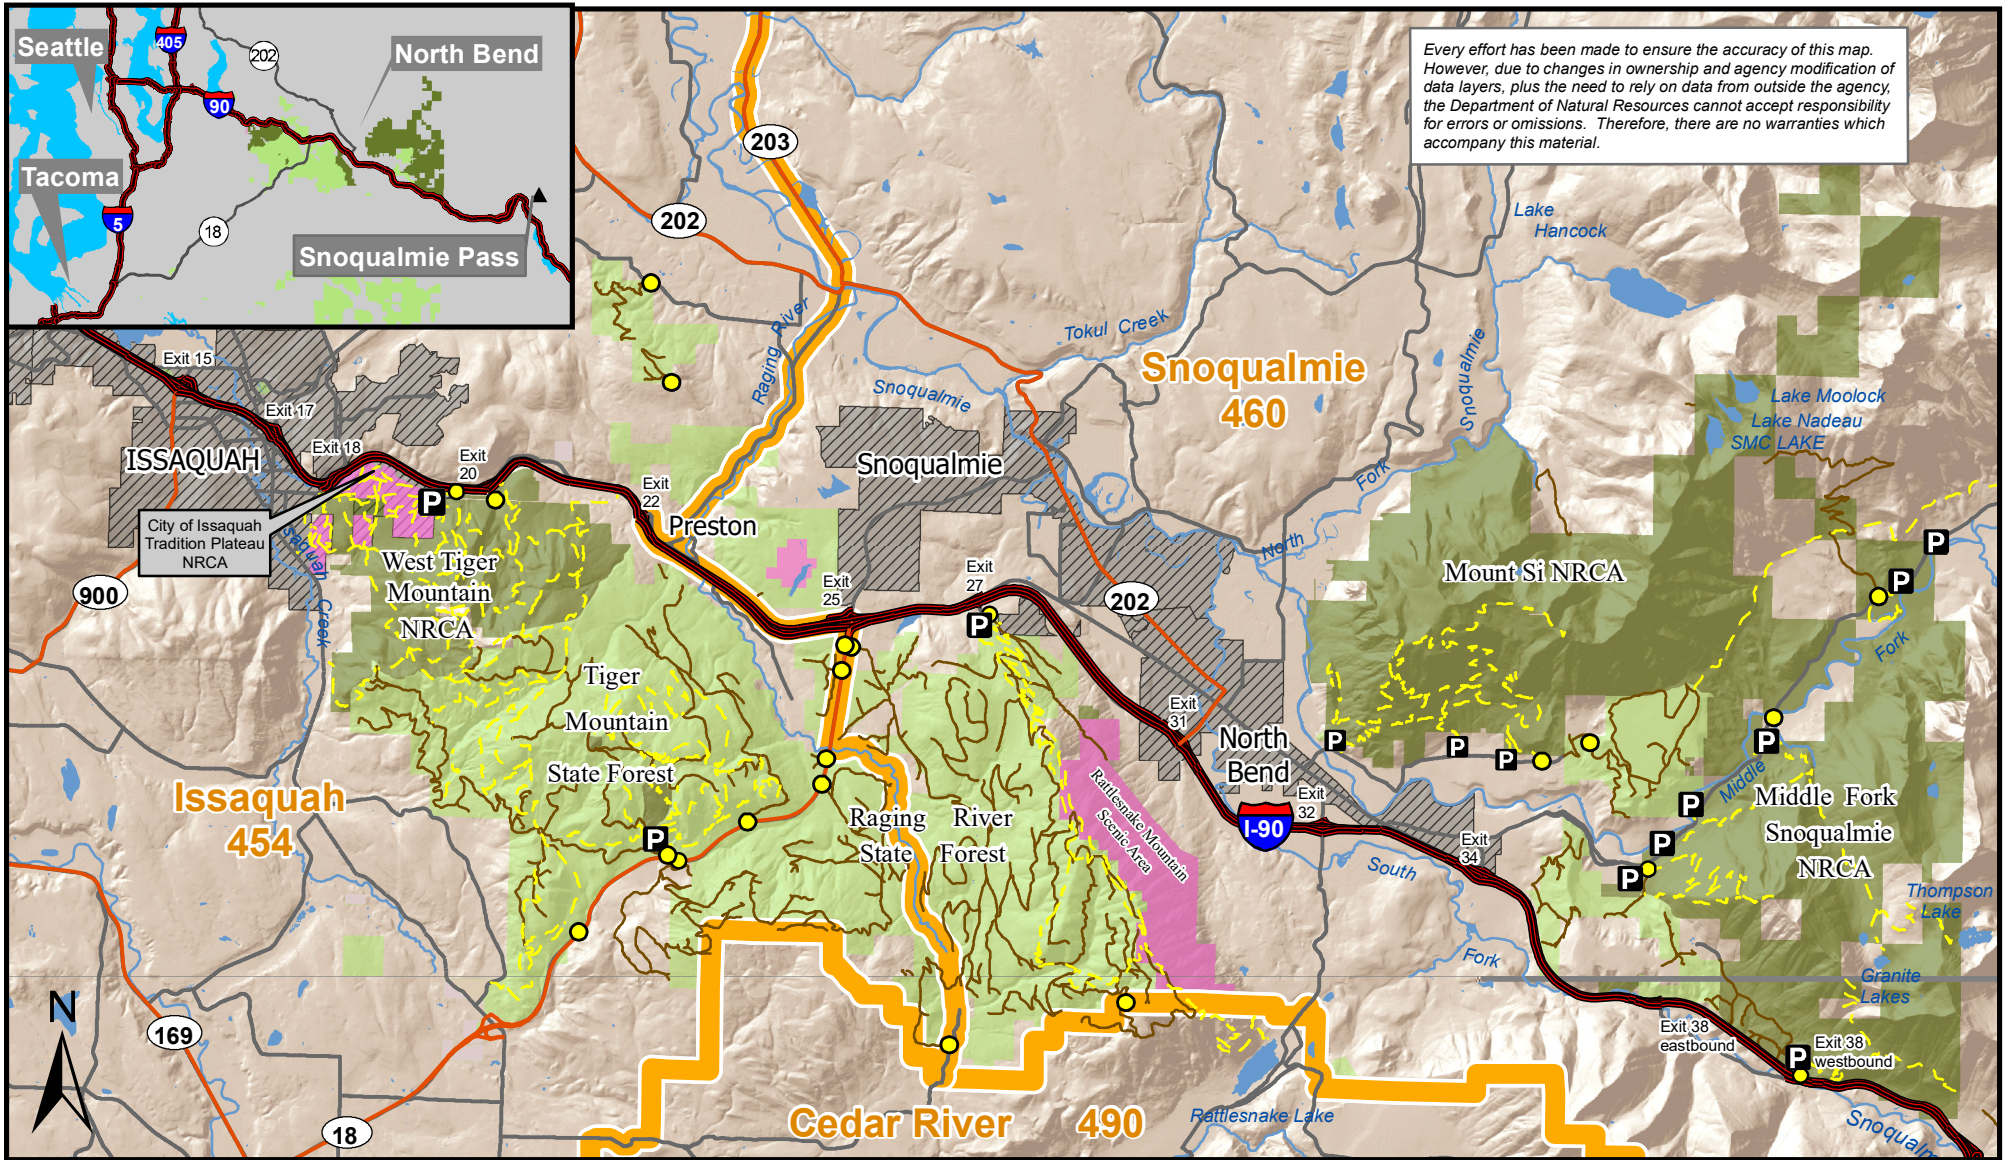

SNOQUALMIE CORRIDOR HUNTING April 2019 - March 2020 Season

Every effort has been made to ensure the accuracy of this map. However, due to changes in ownership and agency modification of data layers, plus the need to rely on data from outside the agency, the Department of Natural Resources cannot accept responsibility for errors or omissions. Therefore, there are no warranties which accompany this material.

Attention - not all open trails are depicted on this map

Please use extreme caution near high use recreational areas. DO NOT discharge firearm on or across roads and trails.

CS SPS Region 8/20/2019