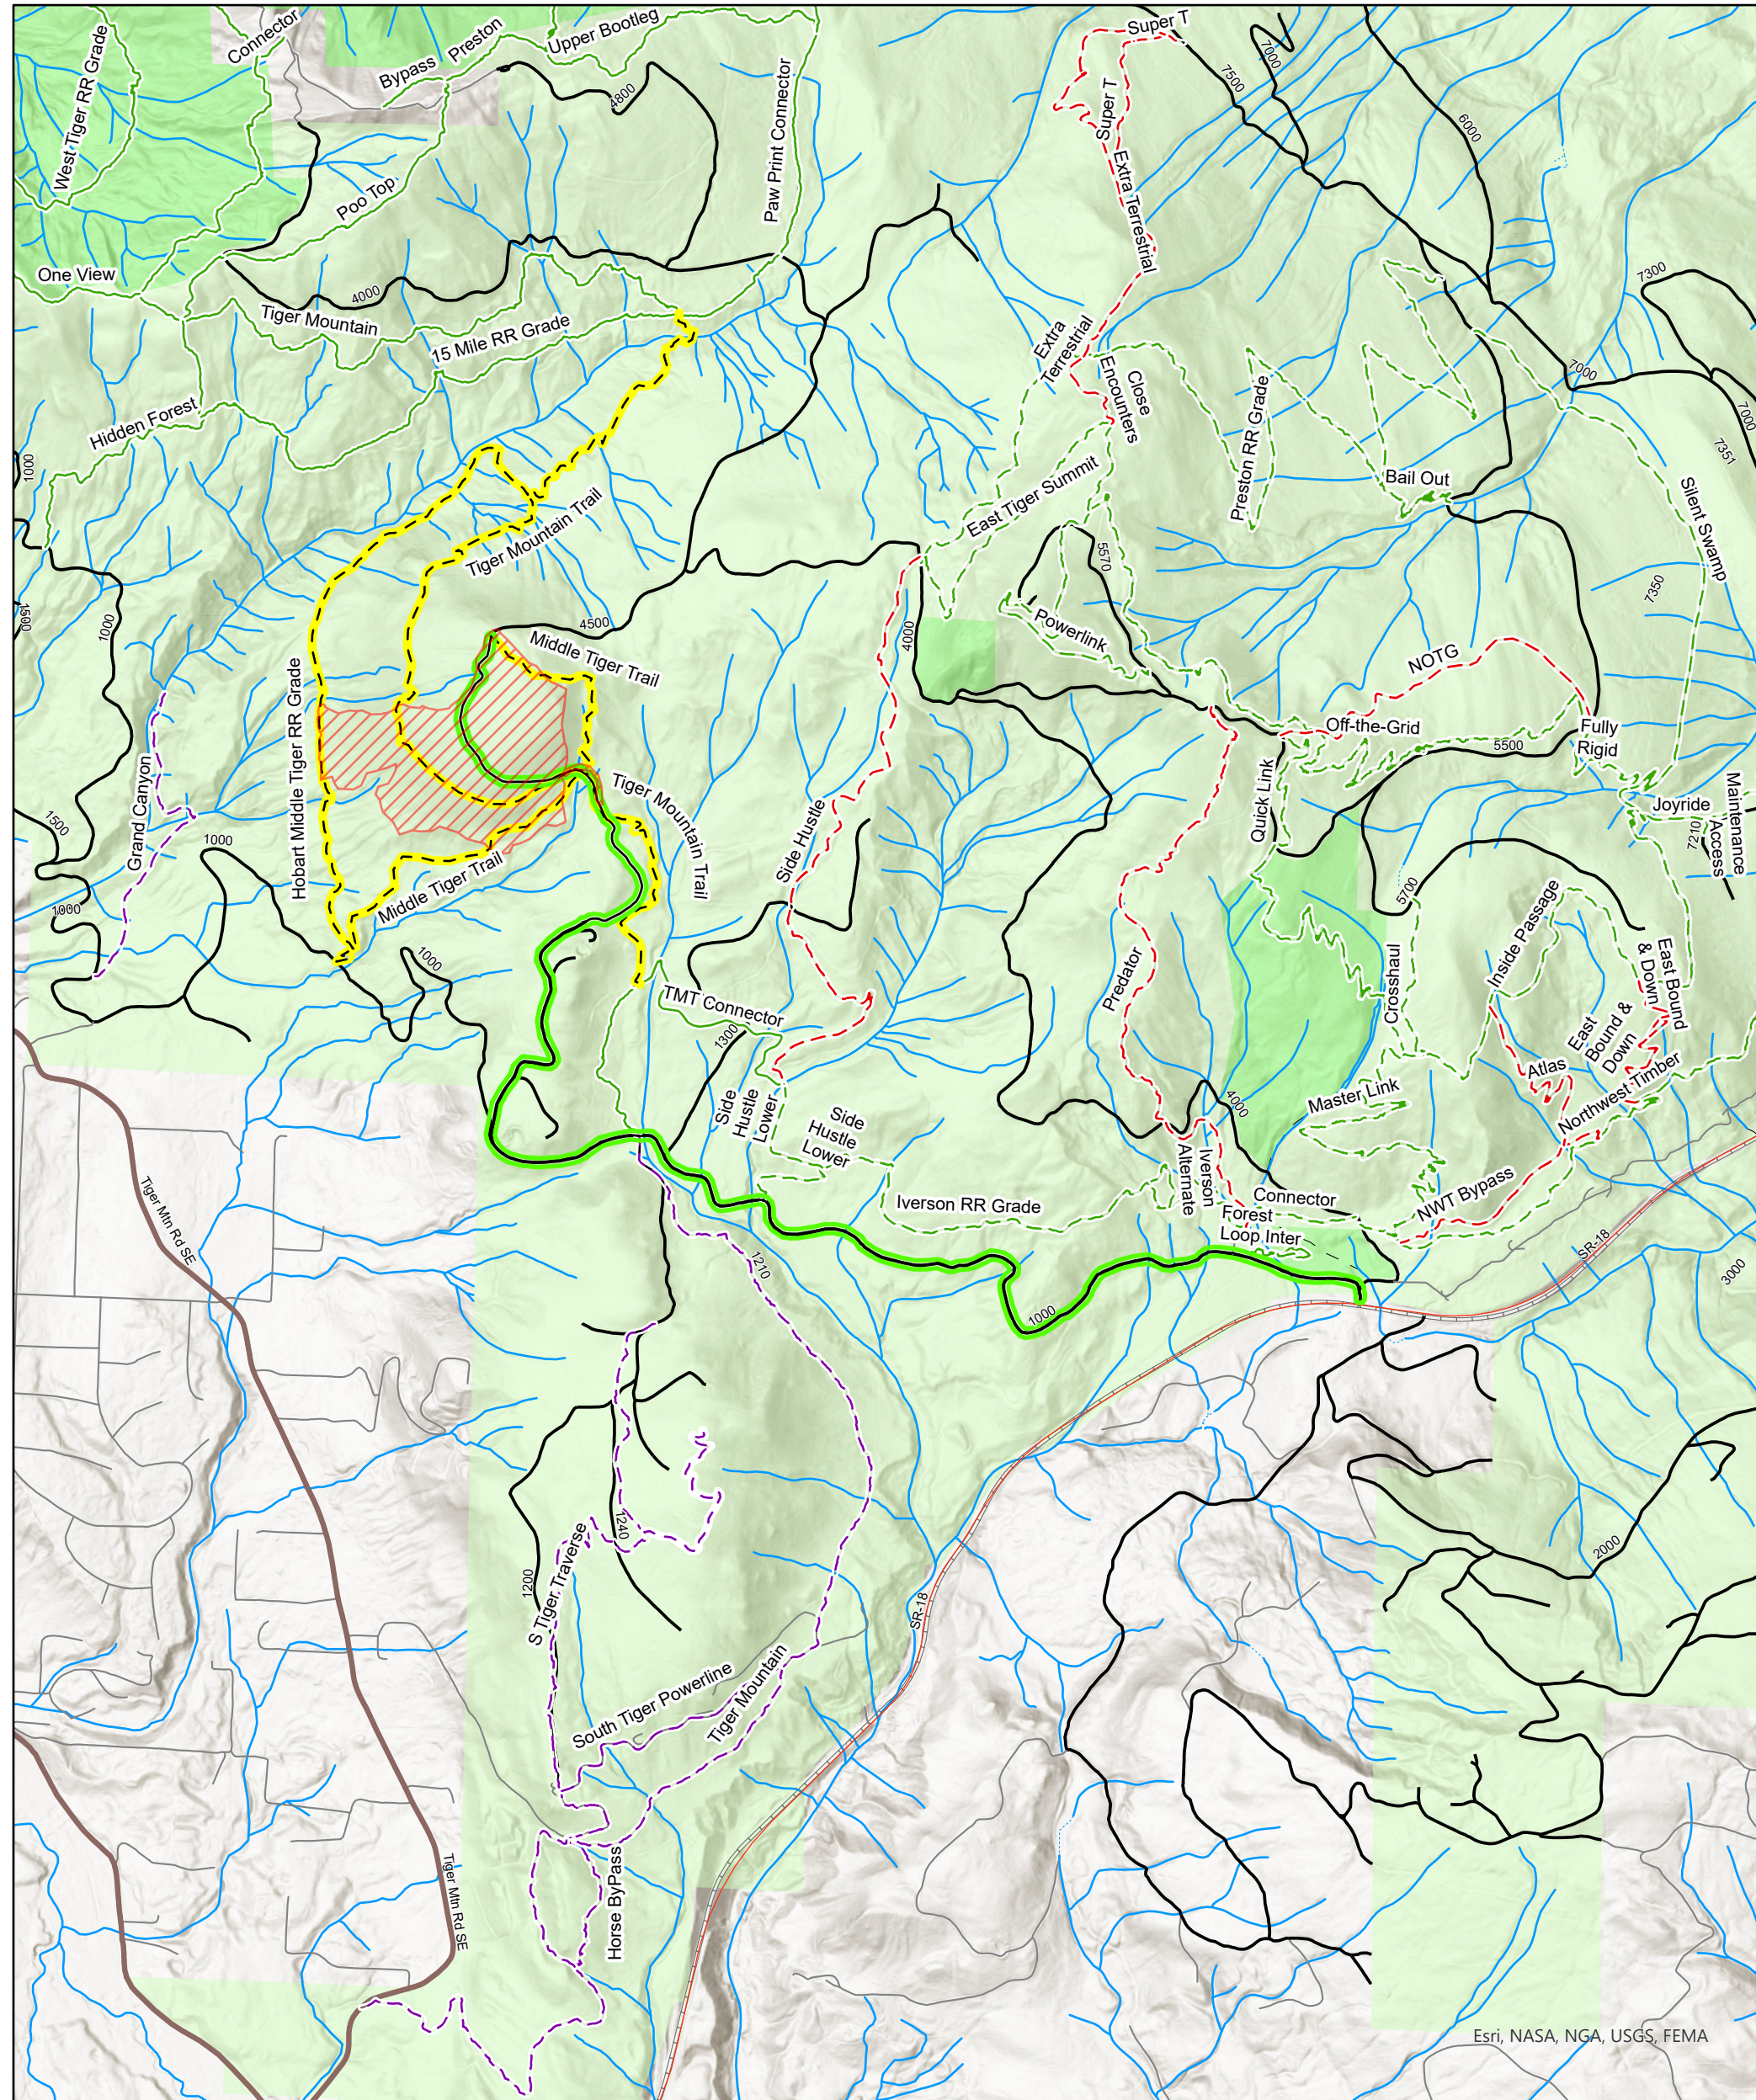

# Tiger Mountain State Forest Temporary Trail Closures

Segments of the Tiger Mountain Trail, Middle Tiger Trail, and Hobart Middle Tiger Railroad Grade are temporarily closed until further notice during road construction and timber harvesting operations.

Please review the map below for specific trail closure information.

Esri, NASA, NGA, USGS, FEMA

- Timber Harvest Area
- Temporary Trail Closures
- Truck Haul Route
- DNR Forest Roads
- Trail - Mountain Bike Only
- Trail - Mountain Bike & Pedestrian
- Trail - Hiker/Horse
- Trail - Hiker