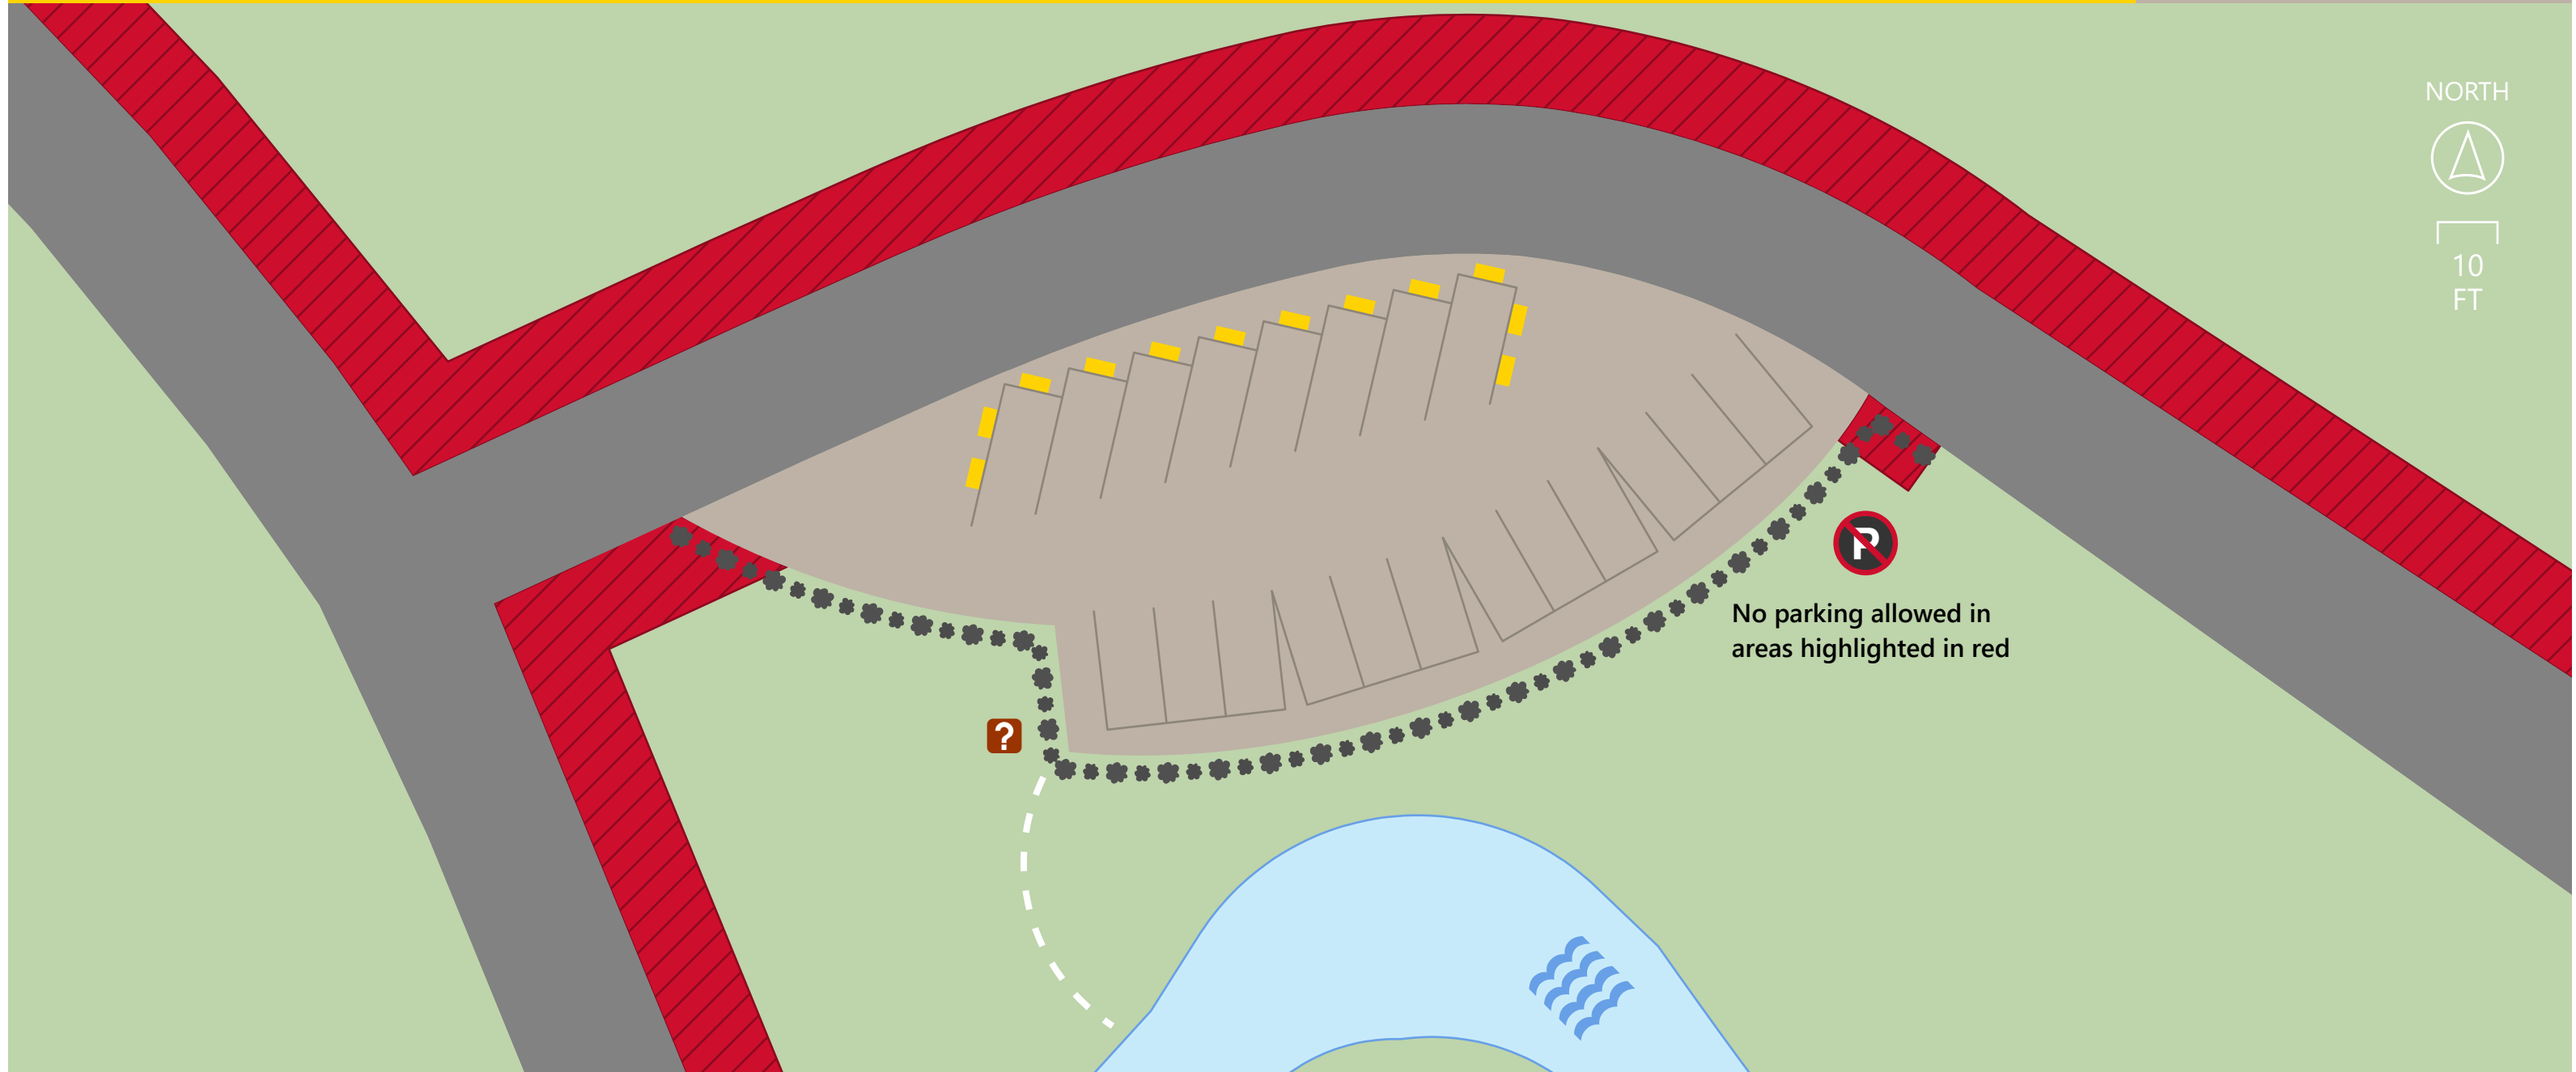

Dougan Falls Parking Lot Detailed Map

Discover Pass required
for vehicles

discoverpass.wa.gov

Parking Allowed
Only In
Designated Areas

No parking allowed in
areas highlighted in red

Please stay on designated trails. If a trail does not appear on DNR signs or maps, then it is not approved for public use.

No Parking Area
 Trail

Information
 Dougan Falls

For current trail
conditions,
scan here

Know the rules -
scan here to
learn more

To report illegal activities,
call 360-577-2025,
pacific-cascade.region@dnr.wa.gov.

No reservations. First come, first
served. Dogs allowed on leash.
Dispose of pet waste appropriately.

www.dnr.wa.gov/recreation