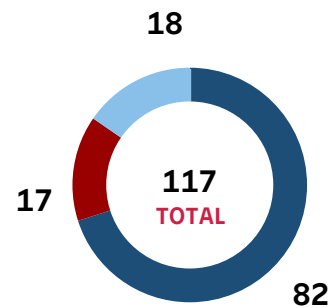

Section B - UOCAVA

Ballots Transmitted

Ballots Counted

Ballots Rejected

- Uniformed Service
- Non-military Overseas
- Other