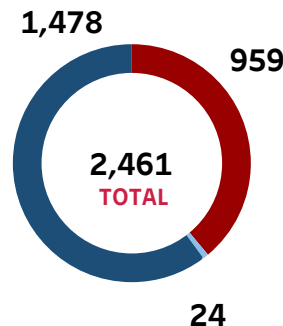

Section B - UOCAVA

Ballots Transmitted

Ballots Counted

Ballots Rejected

- Uniformed Service
- Non-military Overseas
- Other