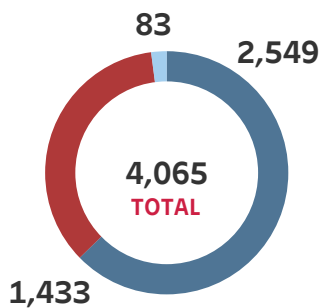

Section B - UOCAVA

Ballots Transmitted

Ballots Counted

Ballots Rejected

- Uniformed Service
- Non-military Overseas
- Other