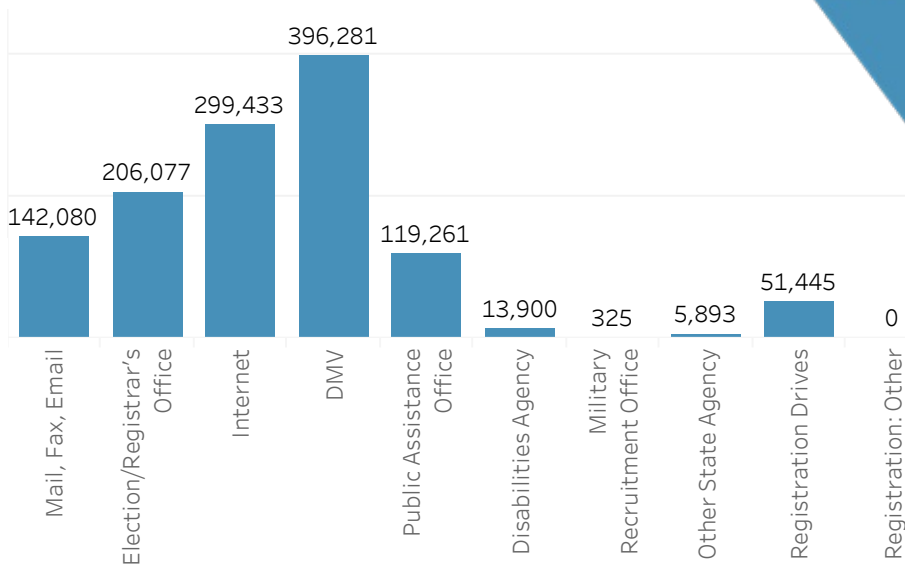

## ALABAMA

### Section A - Voter Registration

Total Registered Voters

**3,333,946**

Registration Forms Received

**1,212,493**

Confirmation Notifications Sent

**253,316**

### Registration Form Source