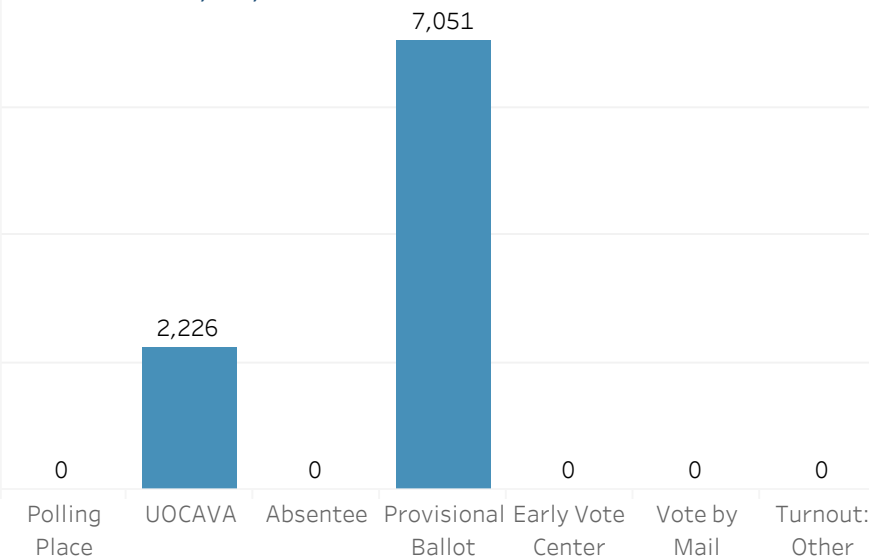

Section F - Turnout by Method

Turnout Total: 2,137,452

Note: Some fields may be blank or zero due to data not being reported or jurisdictions not collecting that data.