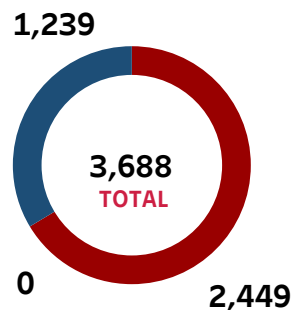

Section B - UOCAVA

Ballots Transmitted

Ballots Counted

Ballots Rejected

- Uniformed Service
- Non-military Overseas
- Other

Section E - Provisional Ballots

Provisional Ballot Total: 40,872