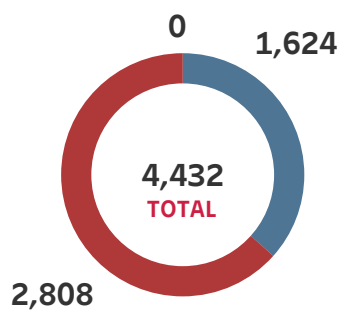

Section B - UOCAVA

Ballots Transmitted

Ballots Counted

Ballots Rejected

- Uniformed Service
- Non-military Overseas
- Other

Section E - Provisional Ballots

Provisional Ballot Total: 40,872