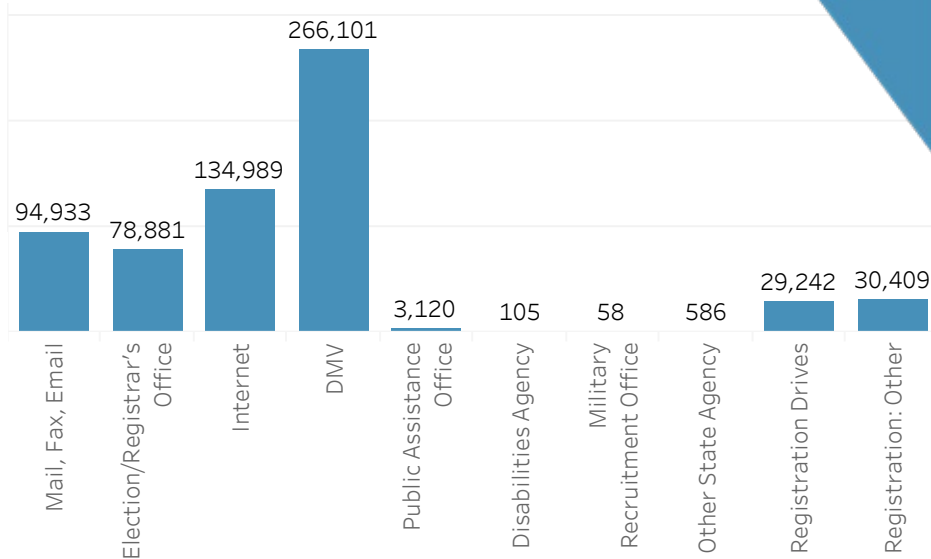

### Section A - Voter Registration

Total Registered Voters

**1,785,834**

Registration Forms Received

**678,797**

Confirmation Notifications Sent

**211,769**

### Section B - UOCAVA