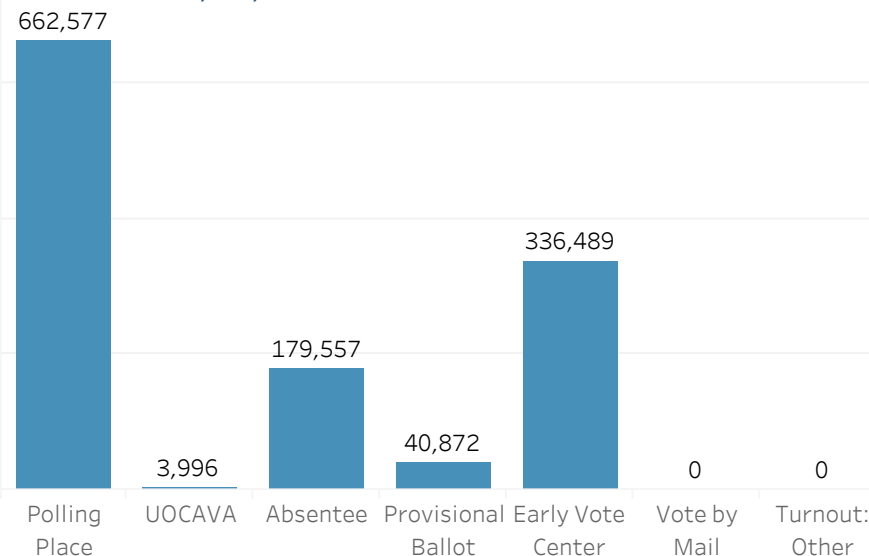

#### Ballots Counted

#### Ballots Rejected

- Uniformed Service
- Non-military Overseas
- Other

### Section E - Provisional Ballots

Provisional Ballot Total: 40,872

### Section F - Turnout by Method

Turnout Total: 1,223,491

Note: Some fields may be blank or zero due to data not being reported or jurisdictions not collecting that data.