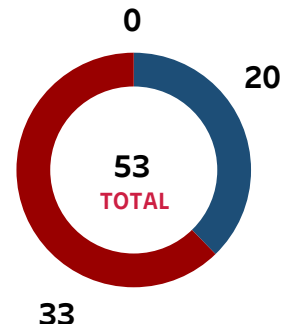

Section B - UOCAVA

Ballots Transmitted

Ballots Counted

Ballots Rejected

- Uniformed Service
- Non-military Overseas
- Other

Section E - Provisional Ballots

Provisional Ballot Total: 40,872