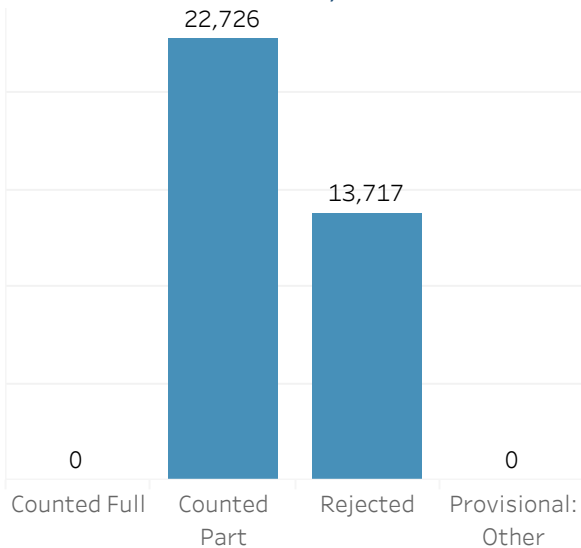

Section F - Turnout by Method

Turnout Total: 1,223,491

Note: Some fields may be blank or zero due to data not being reported or jurisdictions not collecting that data.