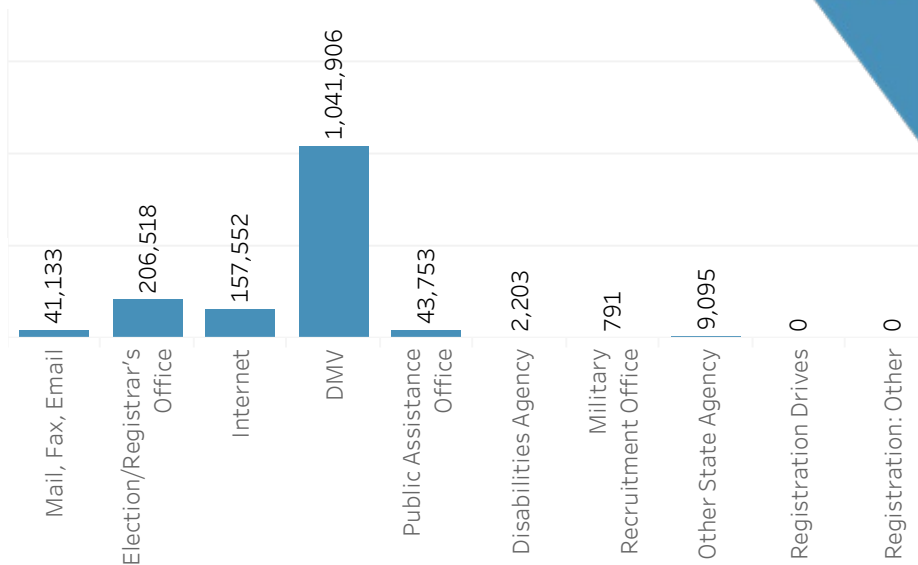

KENTUCKY

Section A - Voter Registration

Total Registered Voters

3,306,120

Registration Forms Received

1,550,136

Confirmation Notifications Sent

0

Registration Form Source