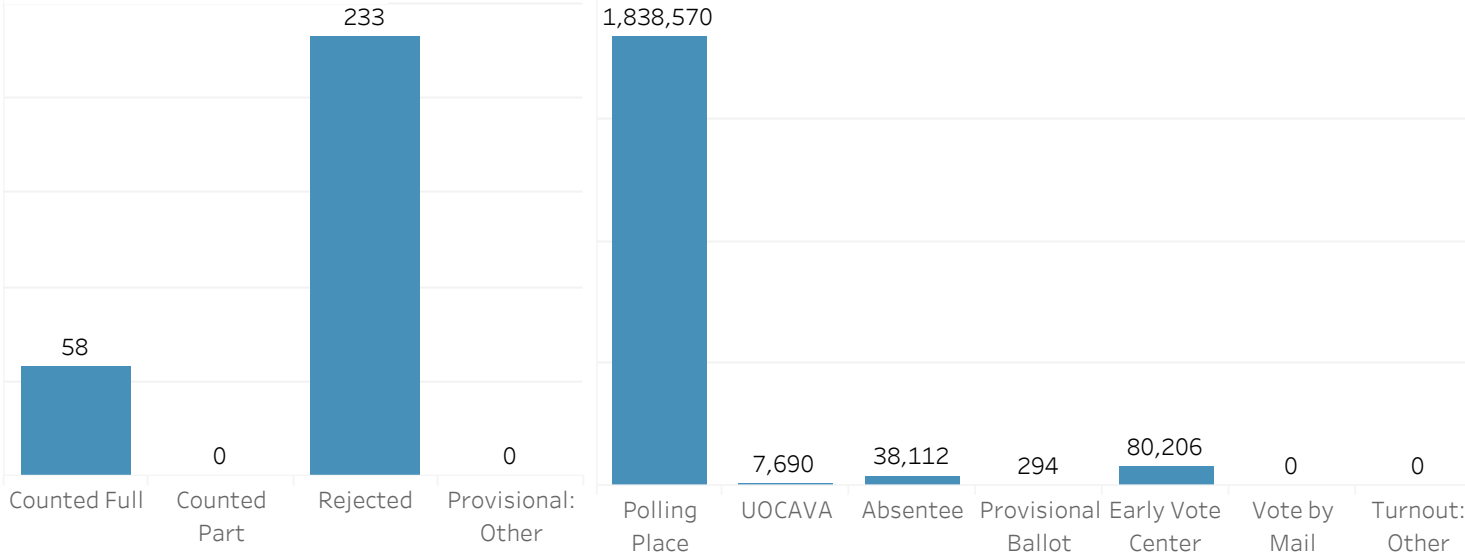

Section F - Turnout by Method

Turnout Total: 1,949,254

Note: Some fields may be blank or zero due to data not being reported or jurisdictions not collecting that data.