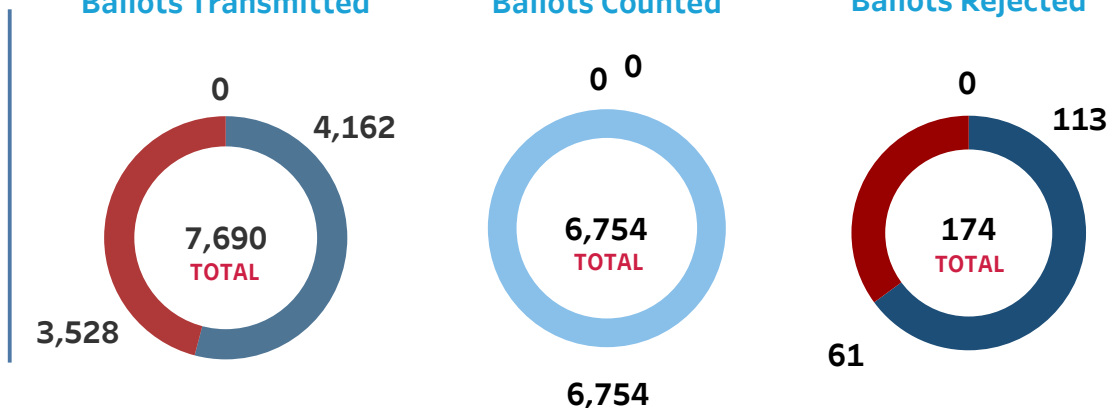

Section B - UOCAVA

Ballots Transmitted

Ballots Counted

Ballots Rejected

- Uniformed Service
- Non-military Overseas
- Other

Section E - Provisional Ballots

Provisional Ballot Total: 291