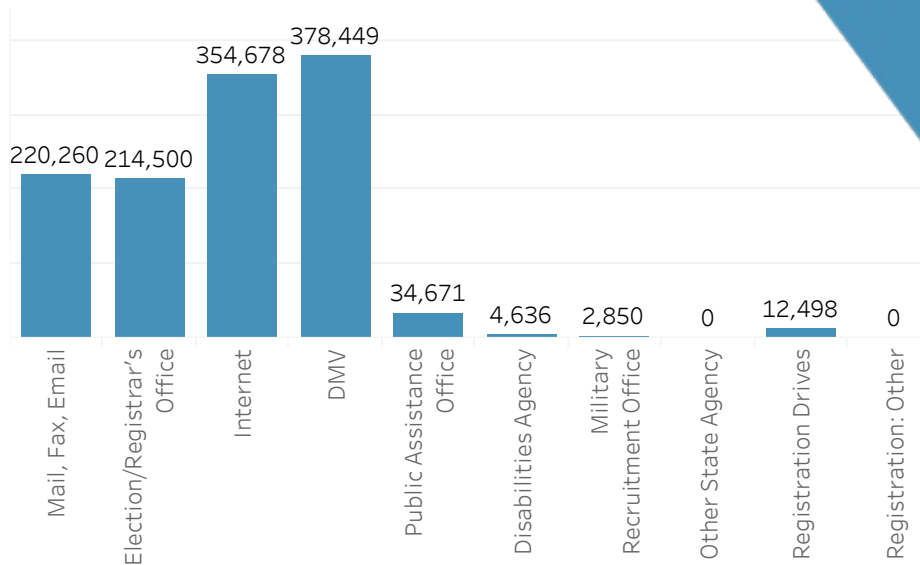

LOUISIANA

Registration Form Source

Section A - Voter Registration

Total Registered Voters

3,058,741

Registration Forms Received

1,222,542

Confirmation Notifications Sent

331,301

Section B - UOCAVA

Ballots Transmitted

Ballots Counted

Ballots Rejected

- Uniformed Service
- Non-military Overseas
- Other

Section E - Provisional Ballots

Provisional Ballot Total: 4,938

Section F - Turnout by Method

Turnout Total: 2,049,802